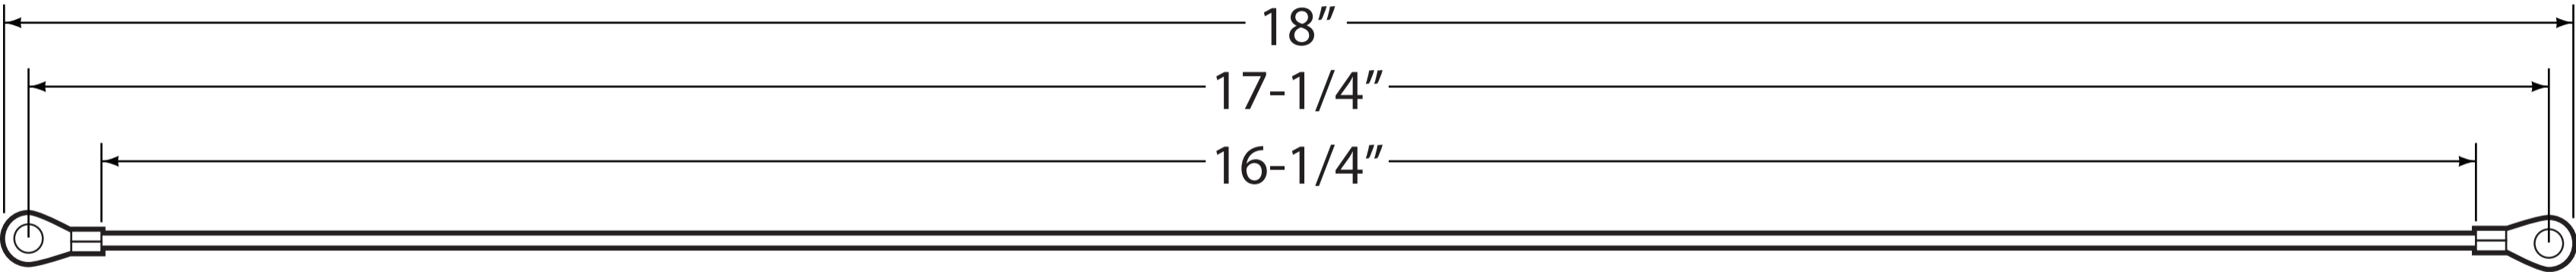

# How to measure to replace a worn out 16" Impulse Sealer Element Wire on an 16" Impulse Bag Sealer

[www.interplas.com/16in-element-wires-bag-impulse-thermal-sealer-p-smh400-e](http://www.interplas.com/16in-element-wires-bag-impulse-thermal-sealer-p-smh400-e)