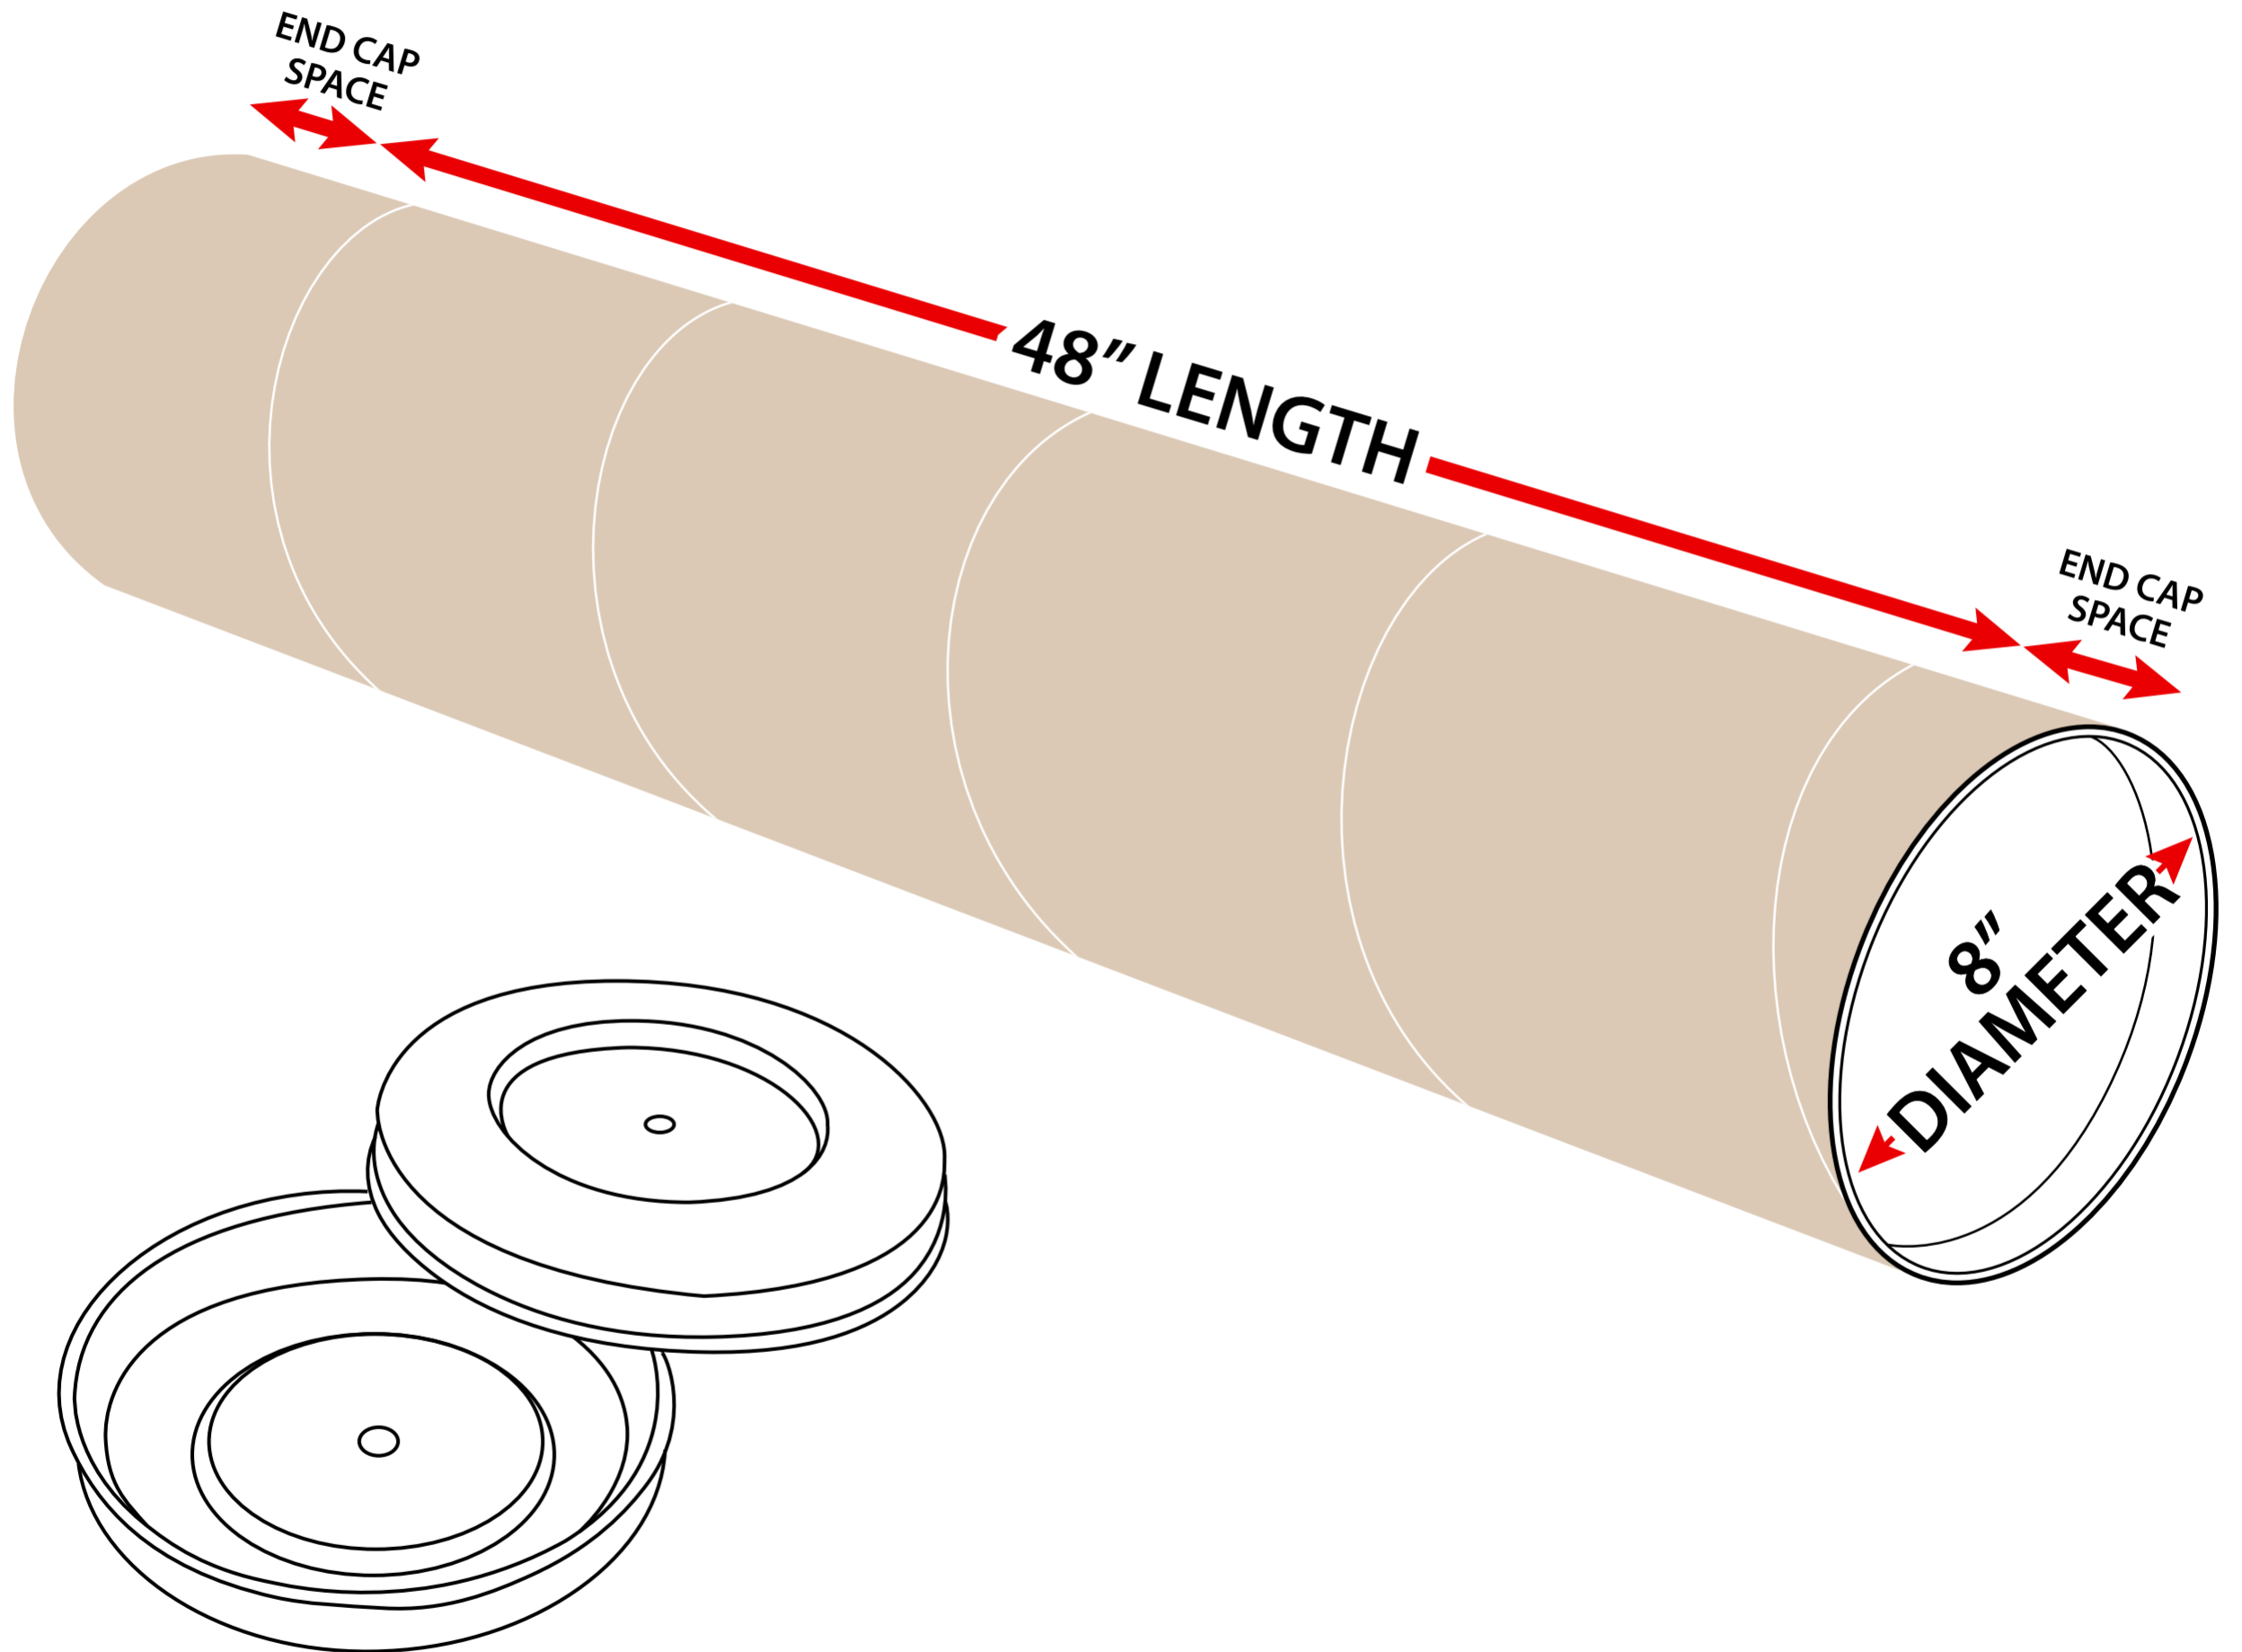

Measuring 8" x 48" Heavy Duty Kraft Mailing Tubes

8" Diameter x 48" Length

Sizes listed are usable space. Actual tube lengths are longer to accommodate plastic end caps.