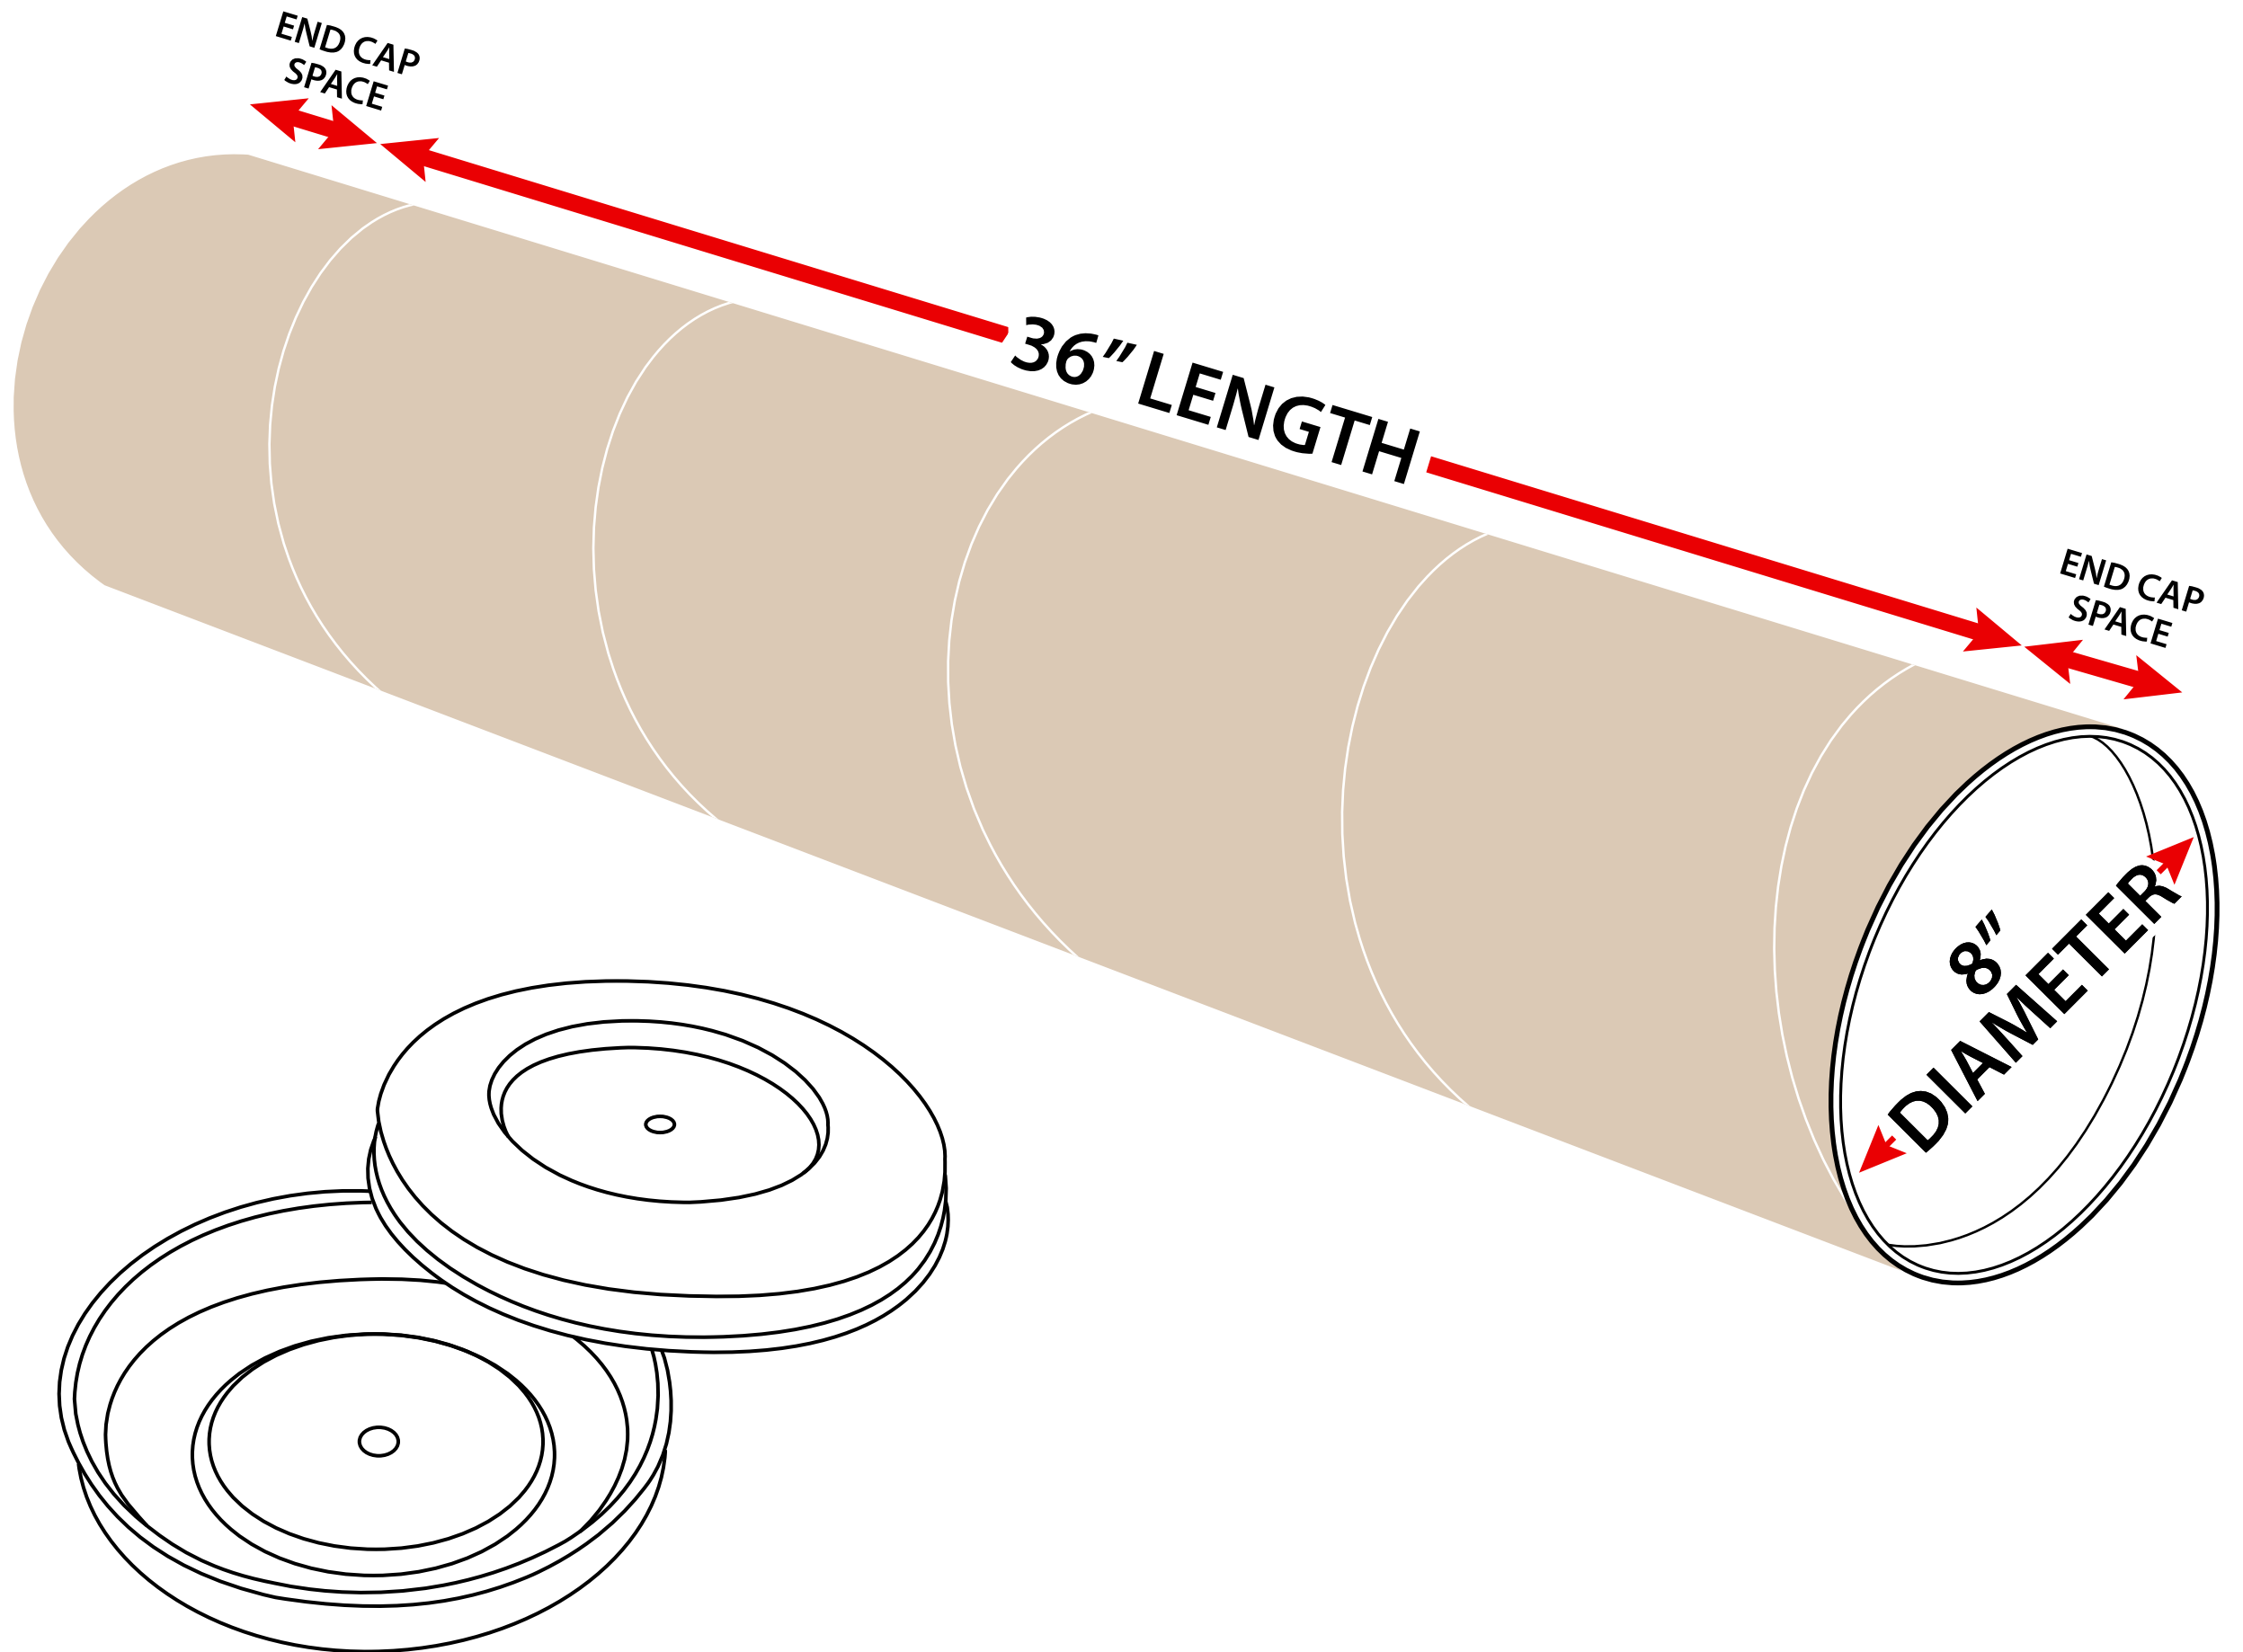

Measuring 8" x 36" Heavy Duty Kraft Mailing Tubes

8" Diameter x 36" Length

Sizes listed are usable space. Actual tube lengths are longer to accommodate plastic end caps.