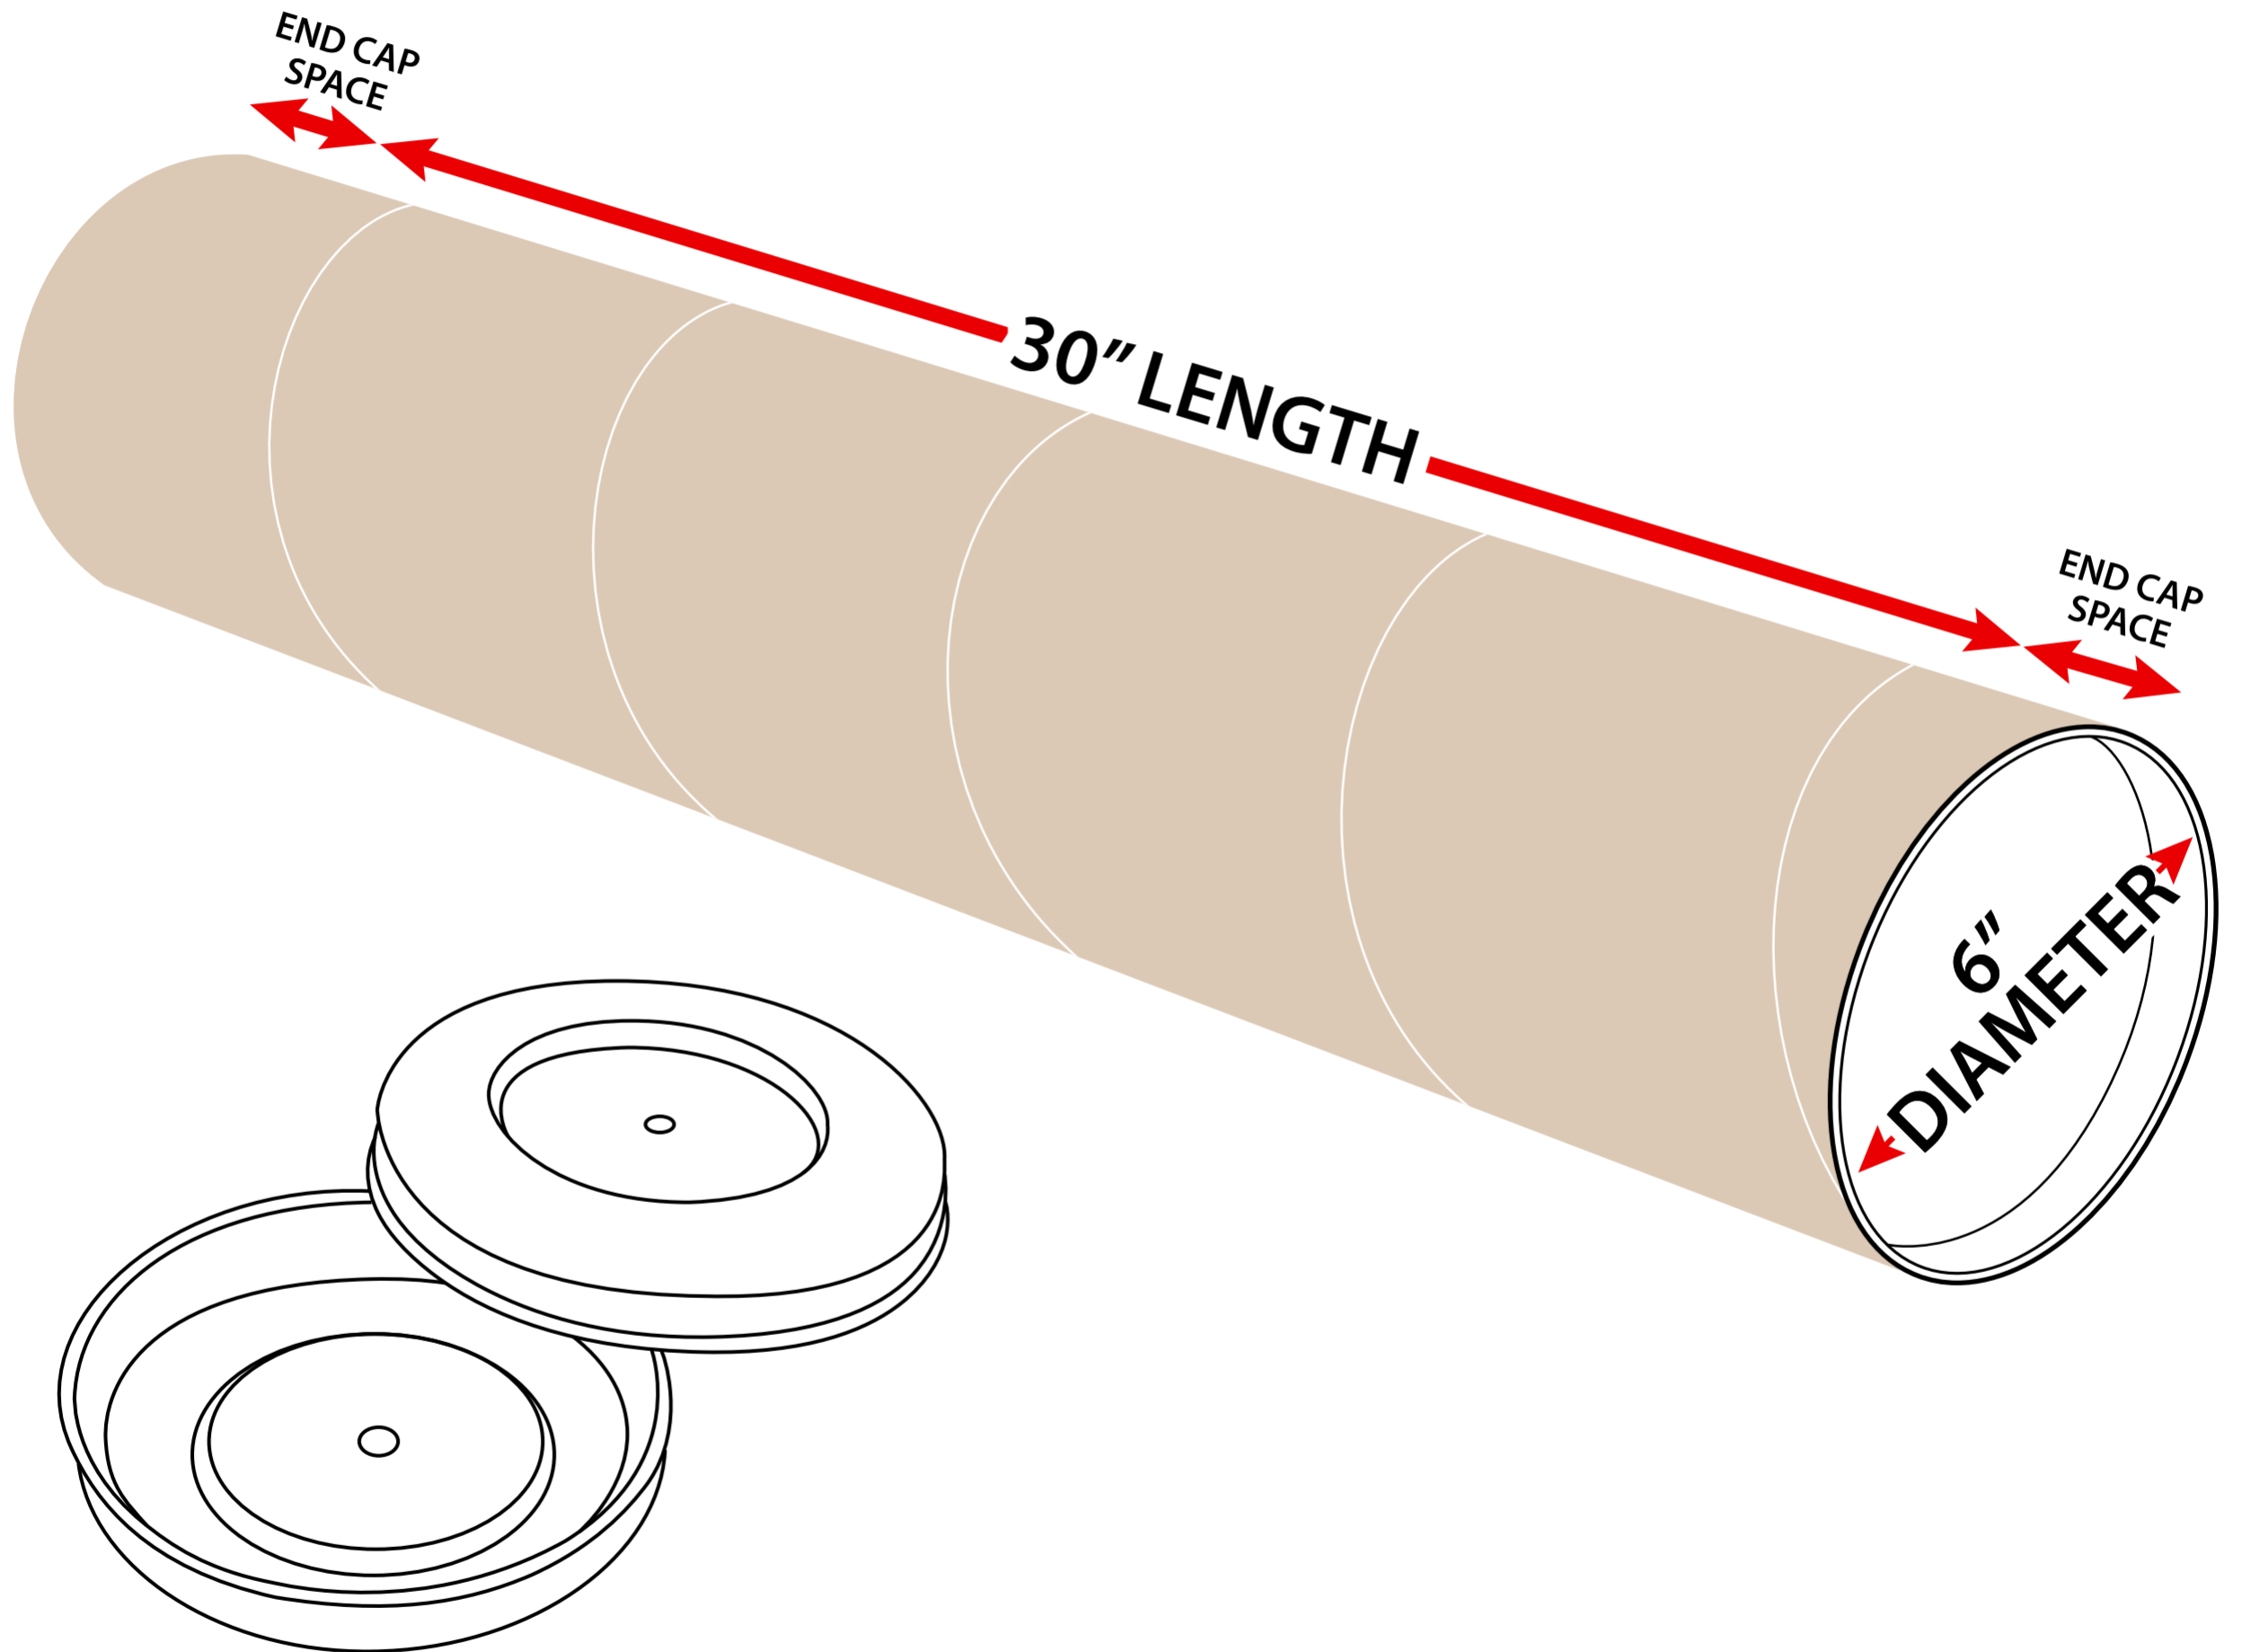

Measuring 6" x 30" Heavy Duty Kraft Mailing Tubes

6" Diameter x 30" Length

Sizes listed are usable space. Actual tube lengths are longer to accommodate plastic end caps.