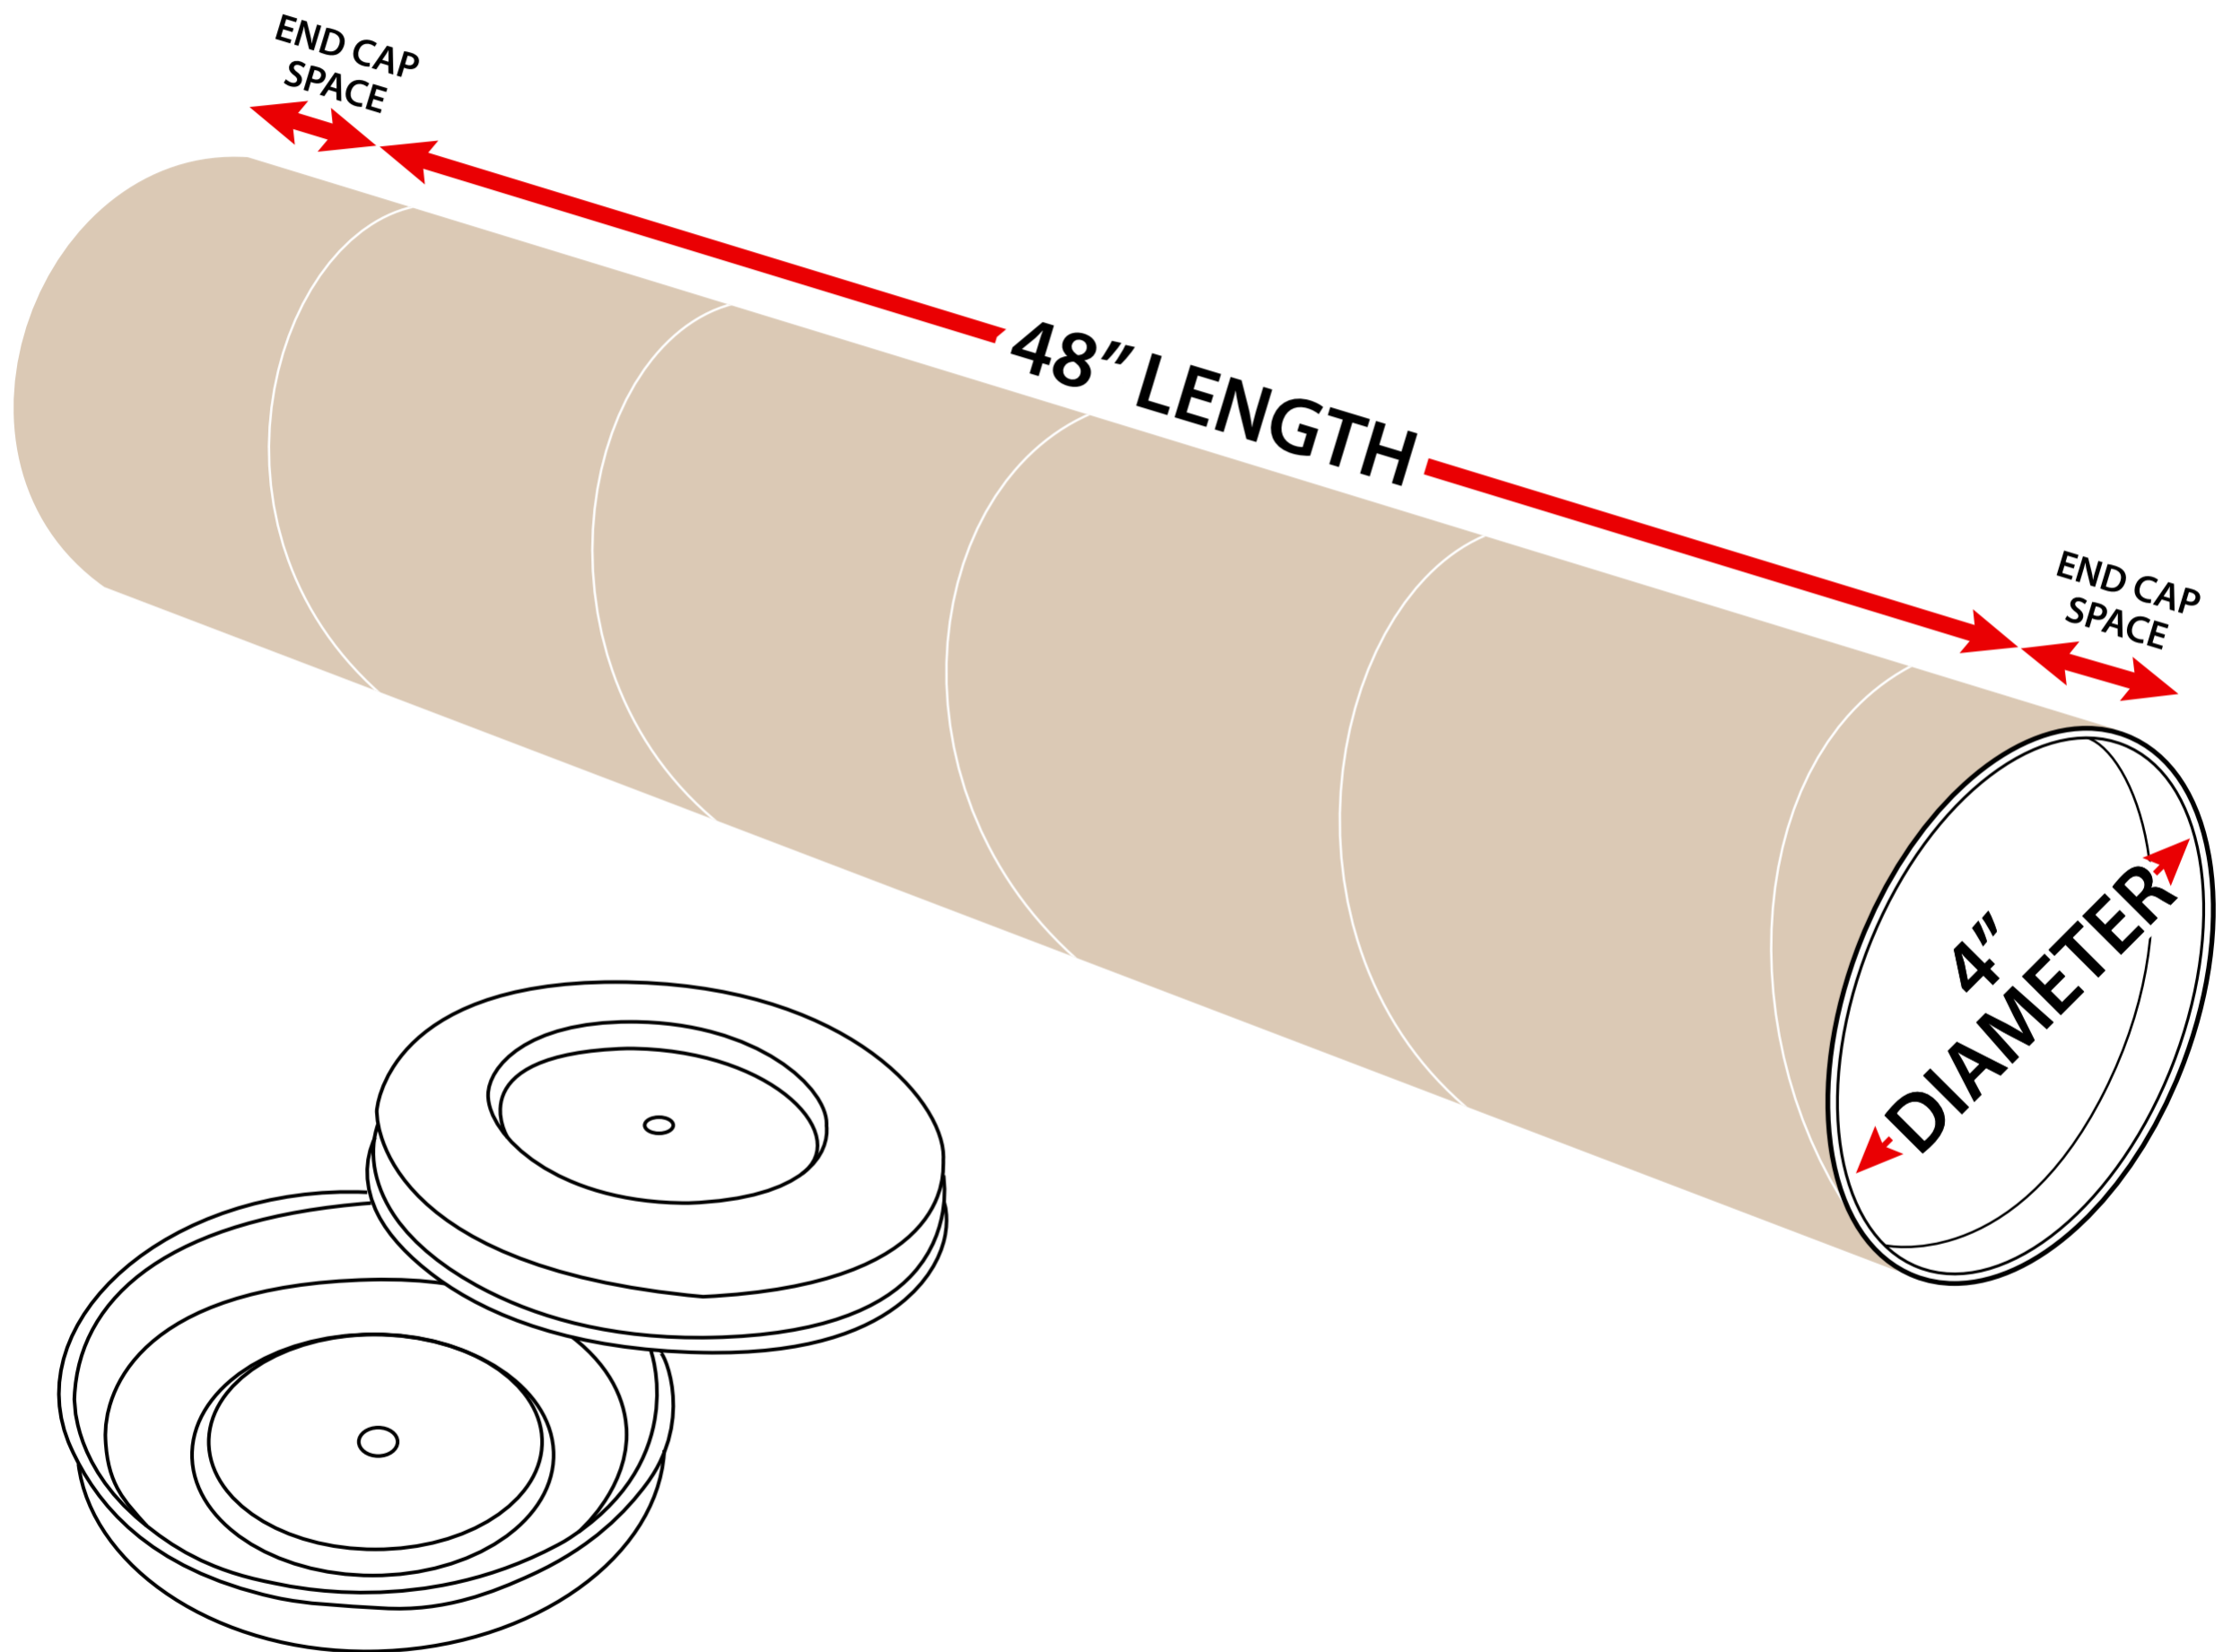

Measuring 4" x 48" Kraft Mailing Tubes

4" Diameter x 48" Length

Sizes listed are usable space. Actual tube lengths are longer to accommodate plastic end caps.