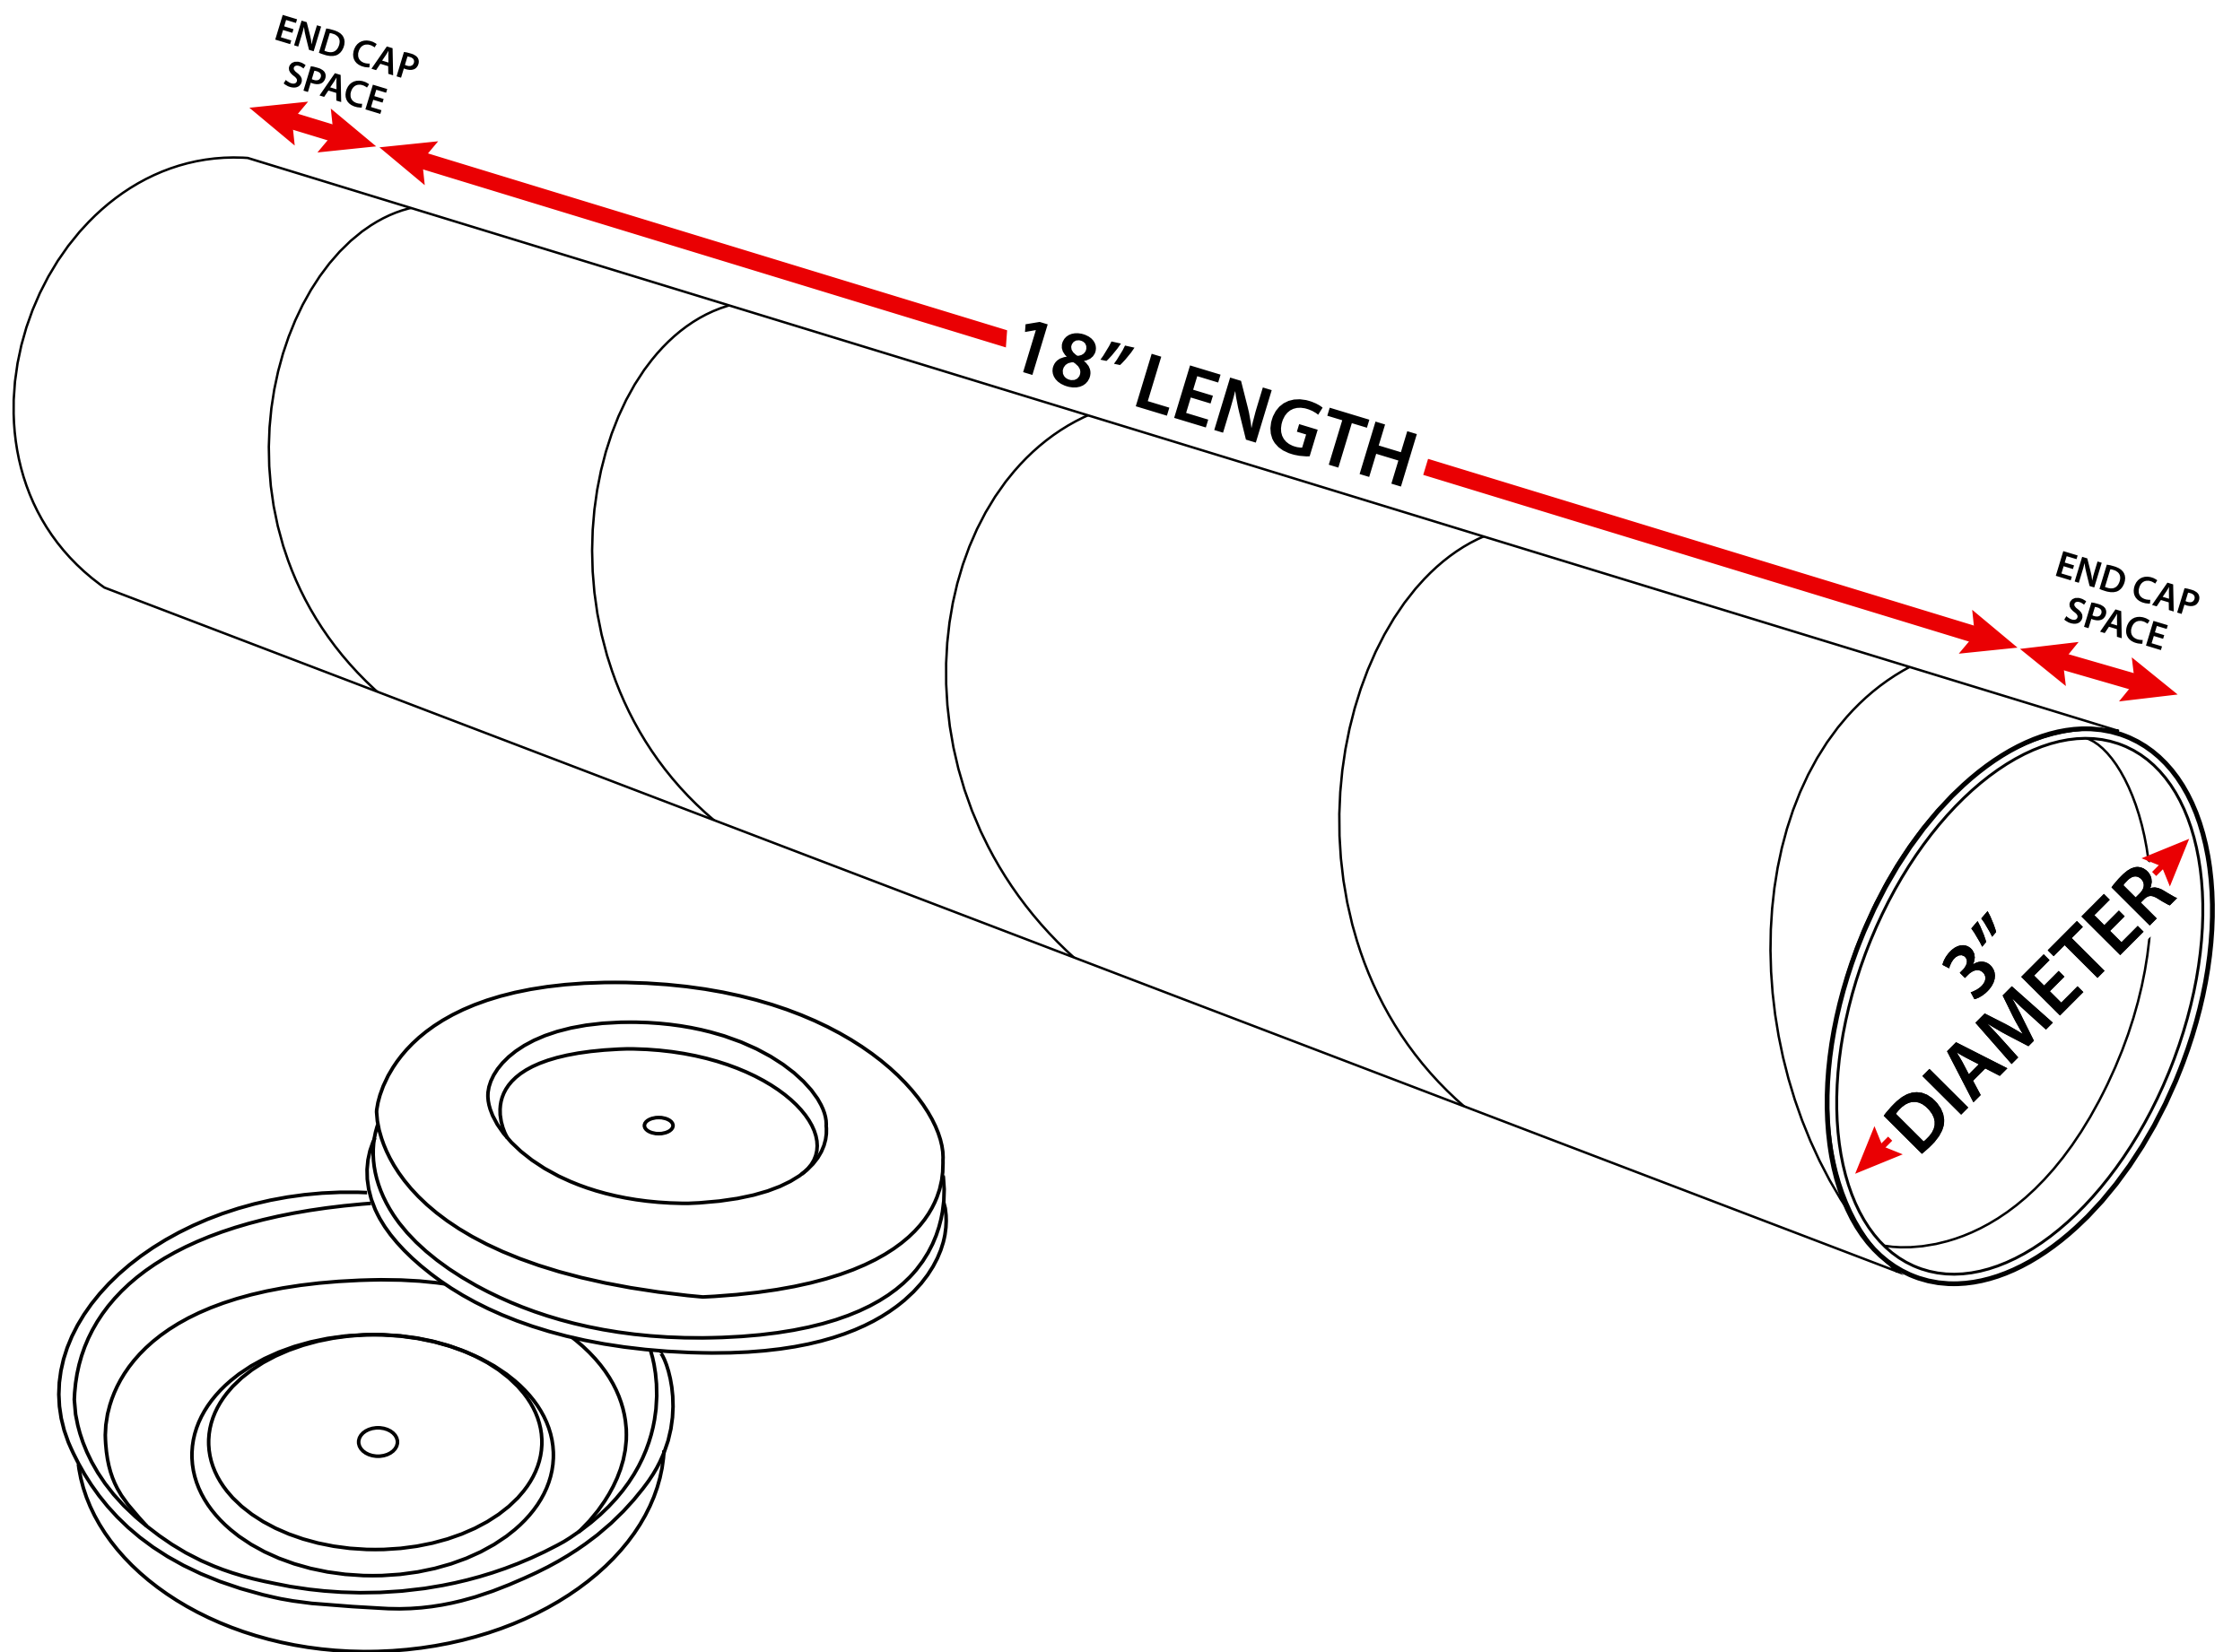

Measuring 4" x 18" White Mailing Tubes

4" Diameter x 18" Length

Sizes listed are usable space. Actual tube lengths are longer to accommodate plastic end caps.