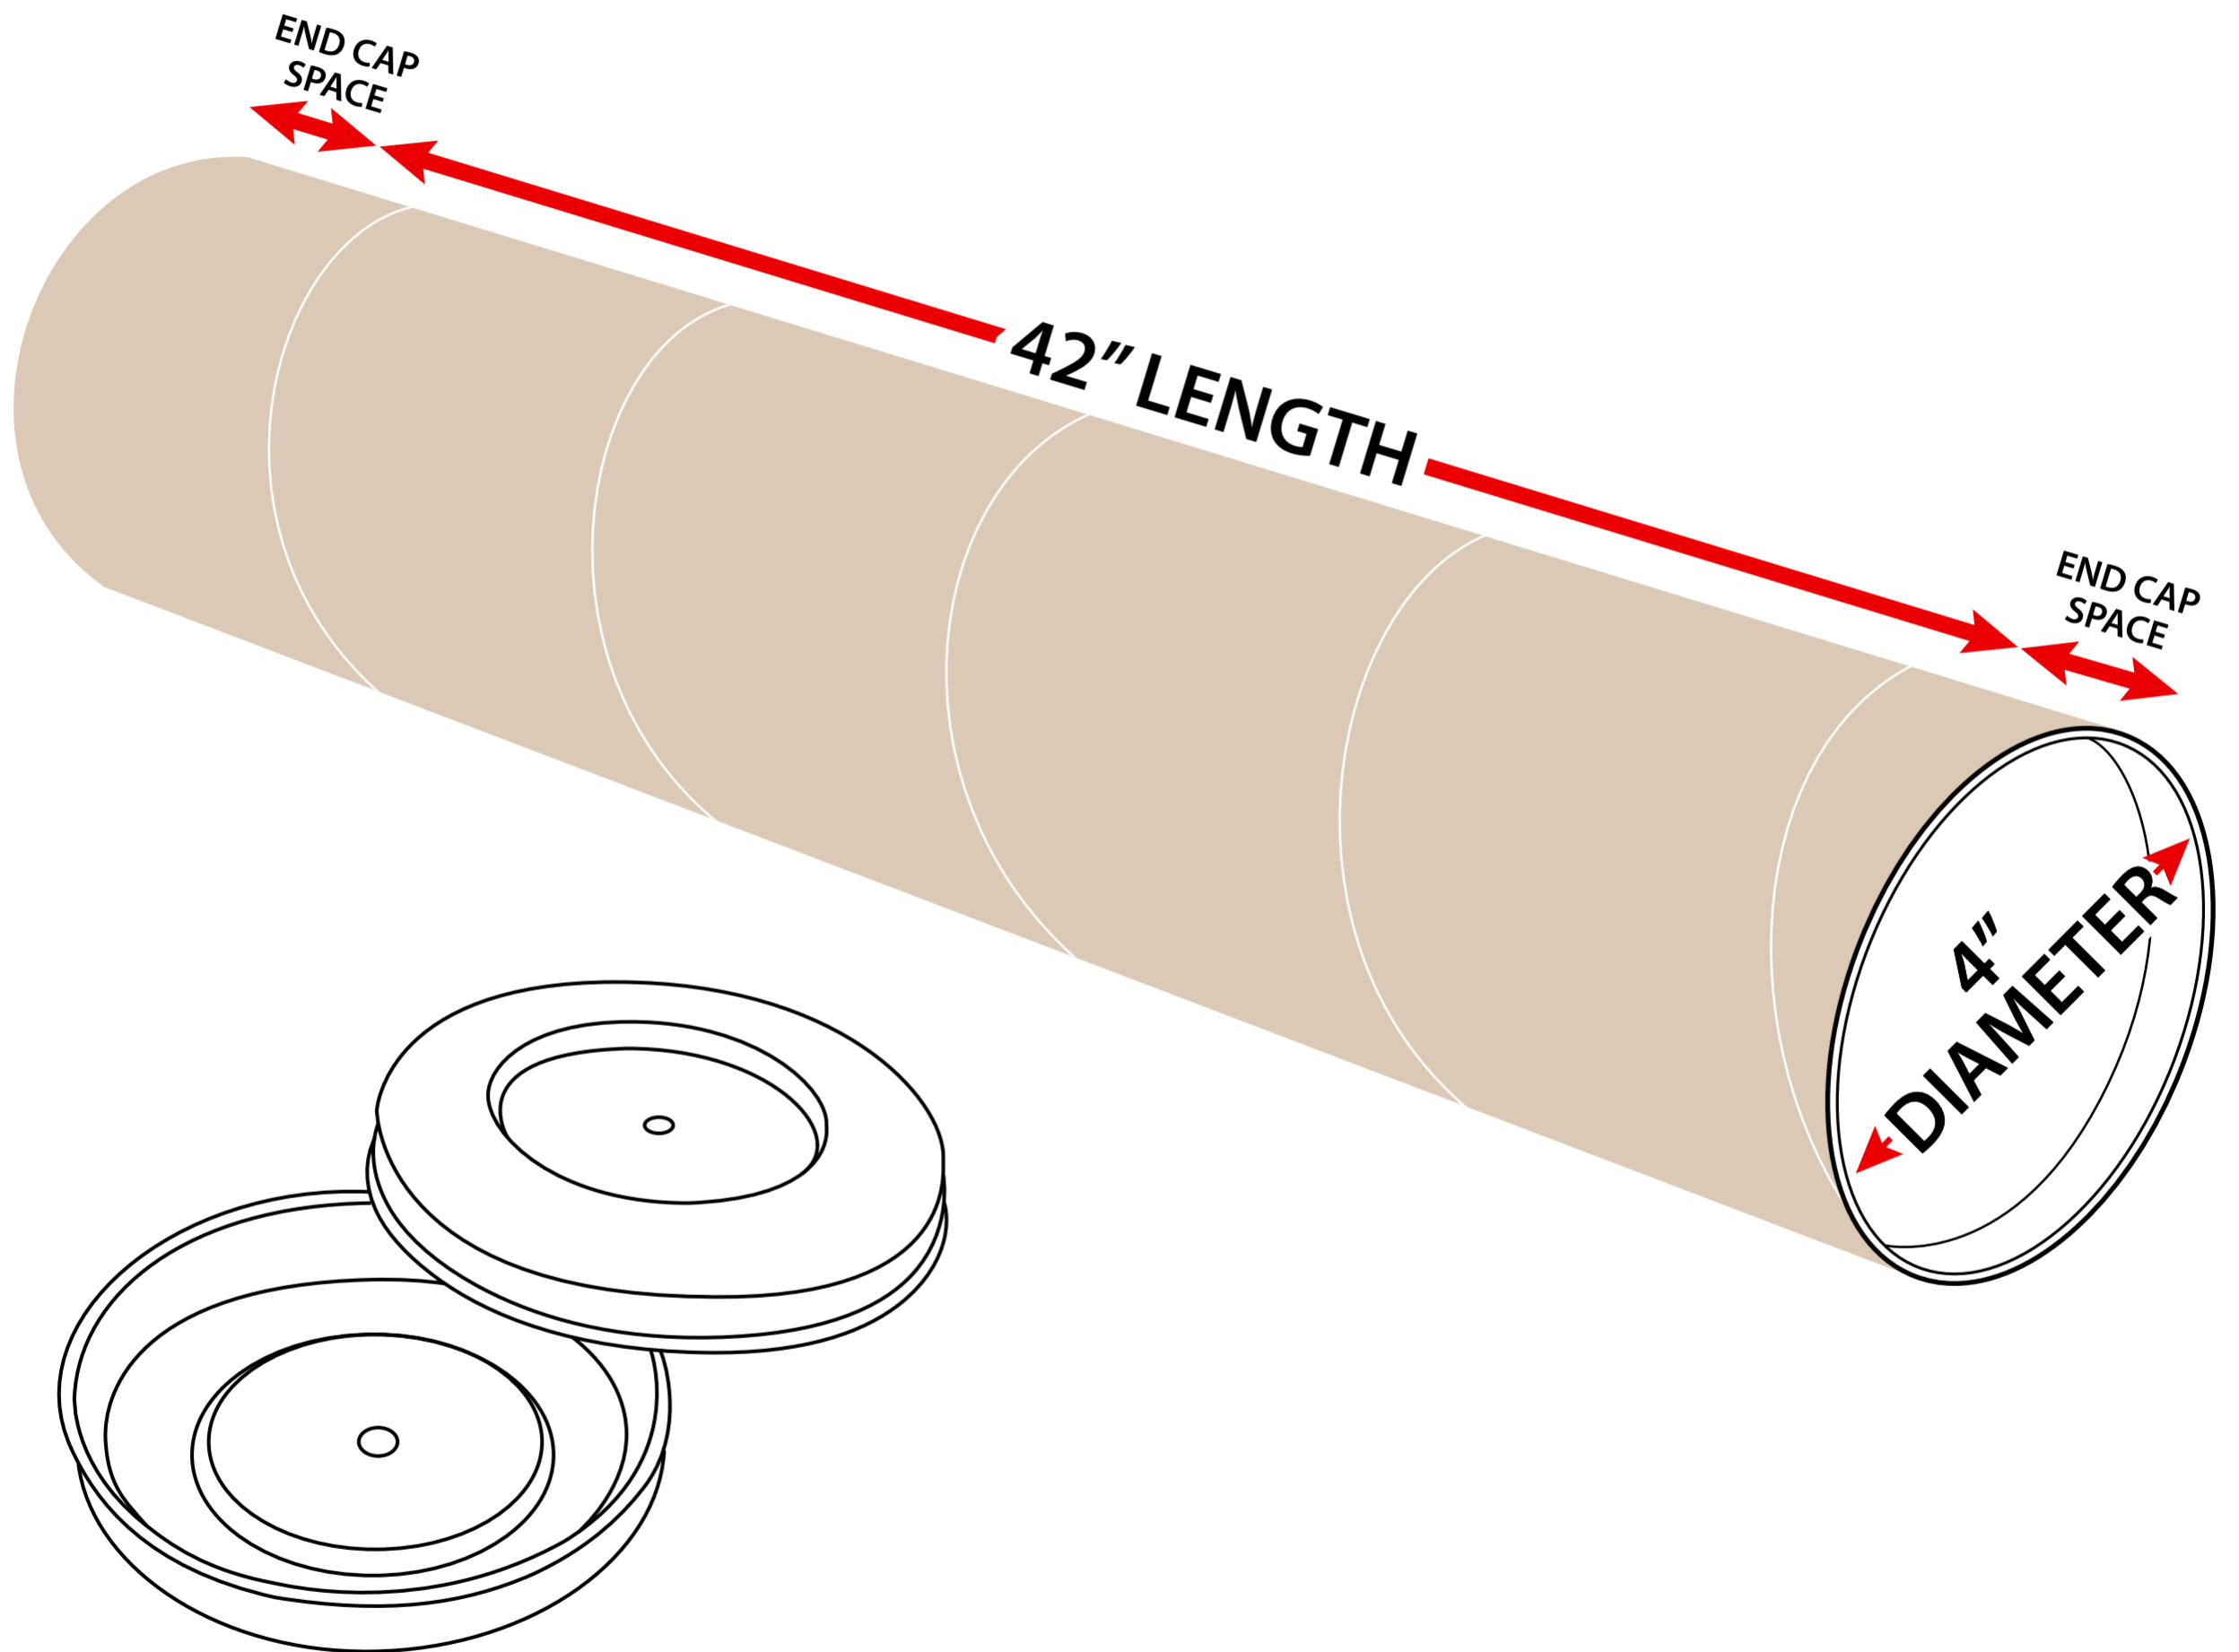

Measuring 4" x 42" Heavy Duty Kraft Mailing Tubes

4" Diameter x 42" Length

Sizes listed are usable space. Actual tube lengths are longer to accommodate plastic end caps.