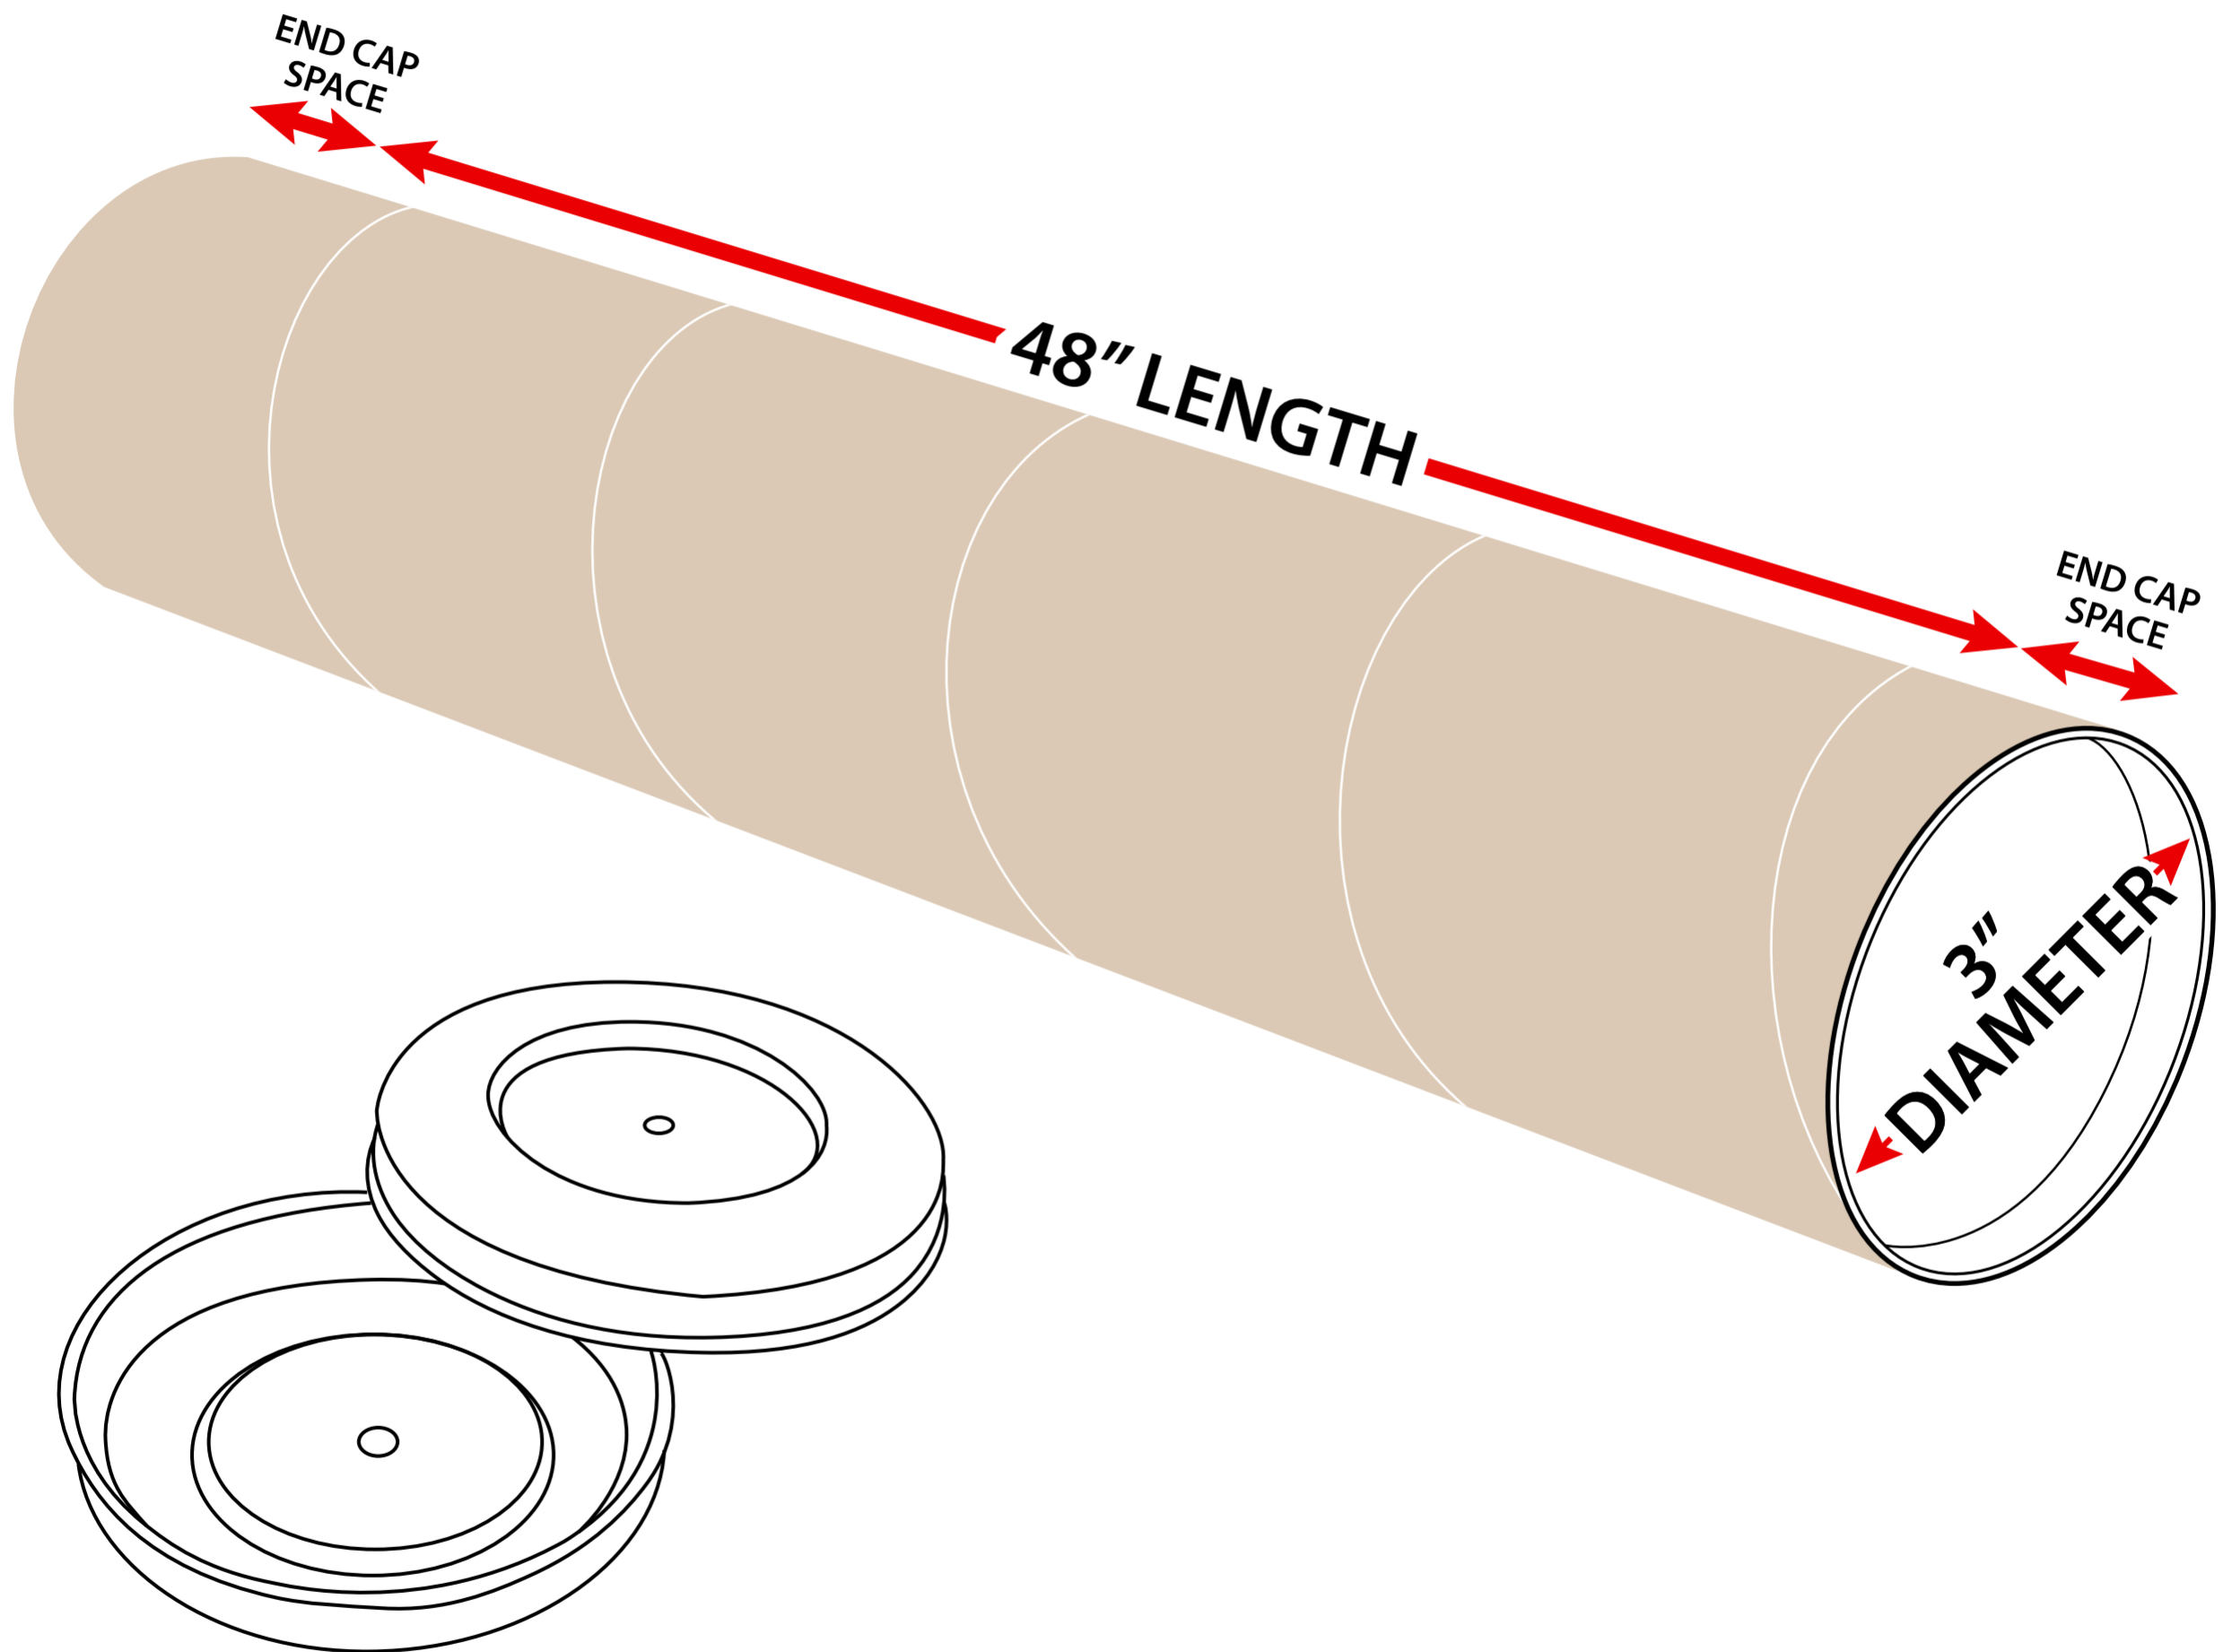

# Measuring 3" x 48" Kraft Mailing Tubes

3" Diameter x 48" Length

Sizes listed are usable space. Actual tube lengths are longer to accommodate plastic end caps.