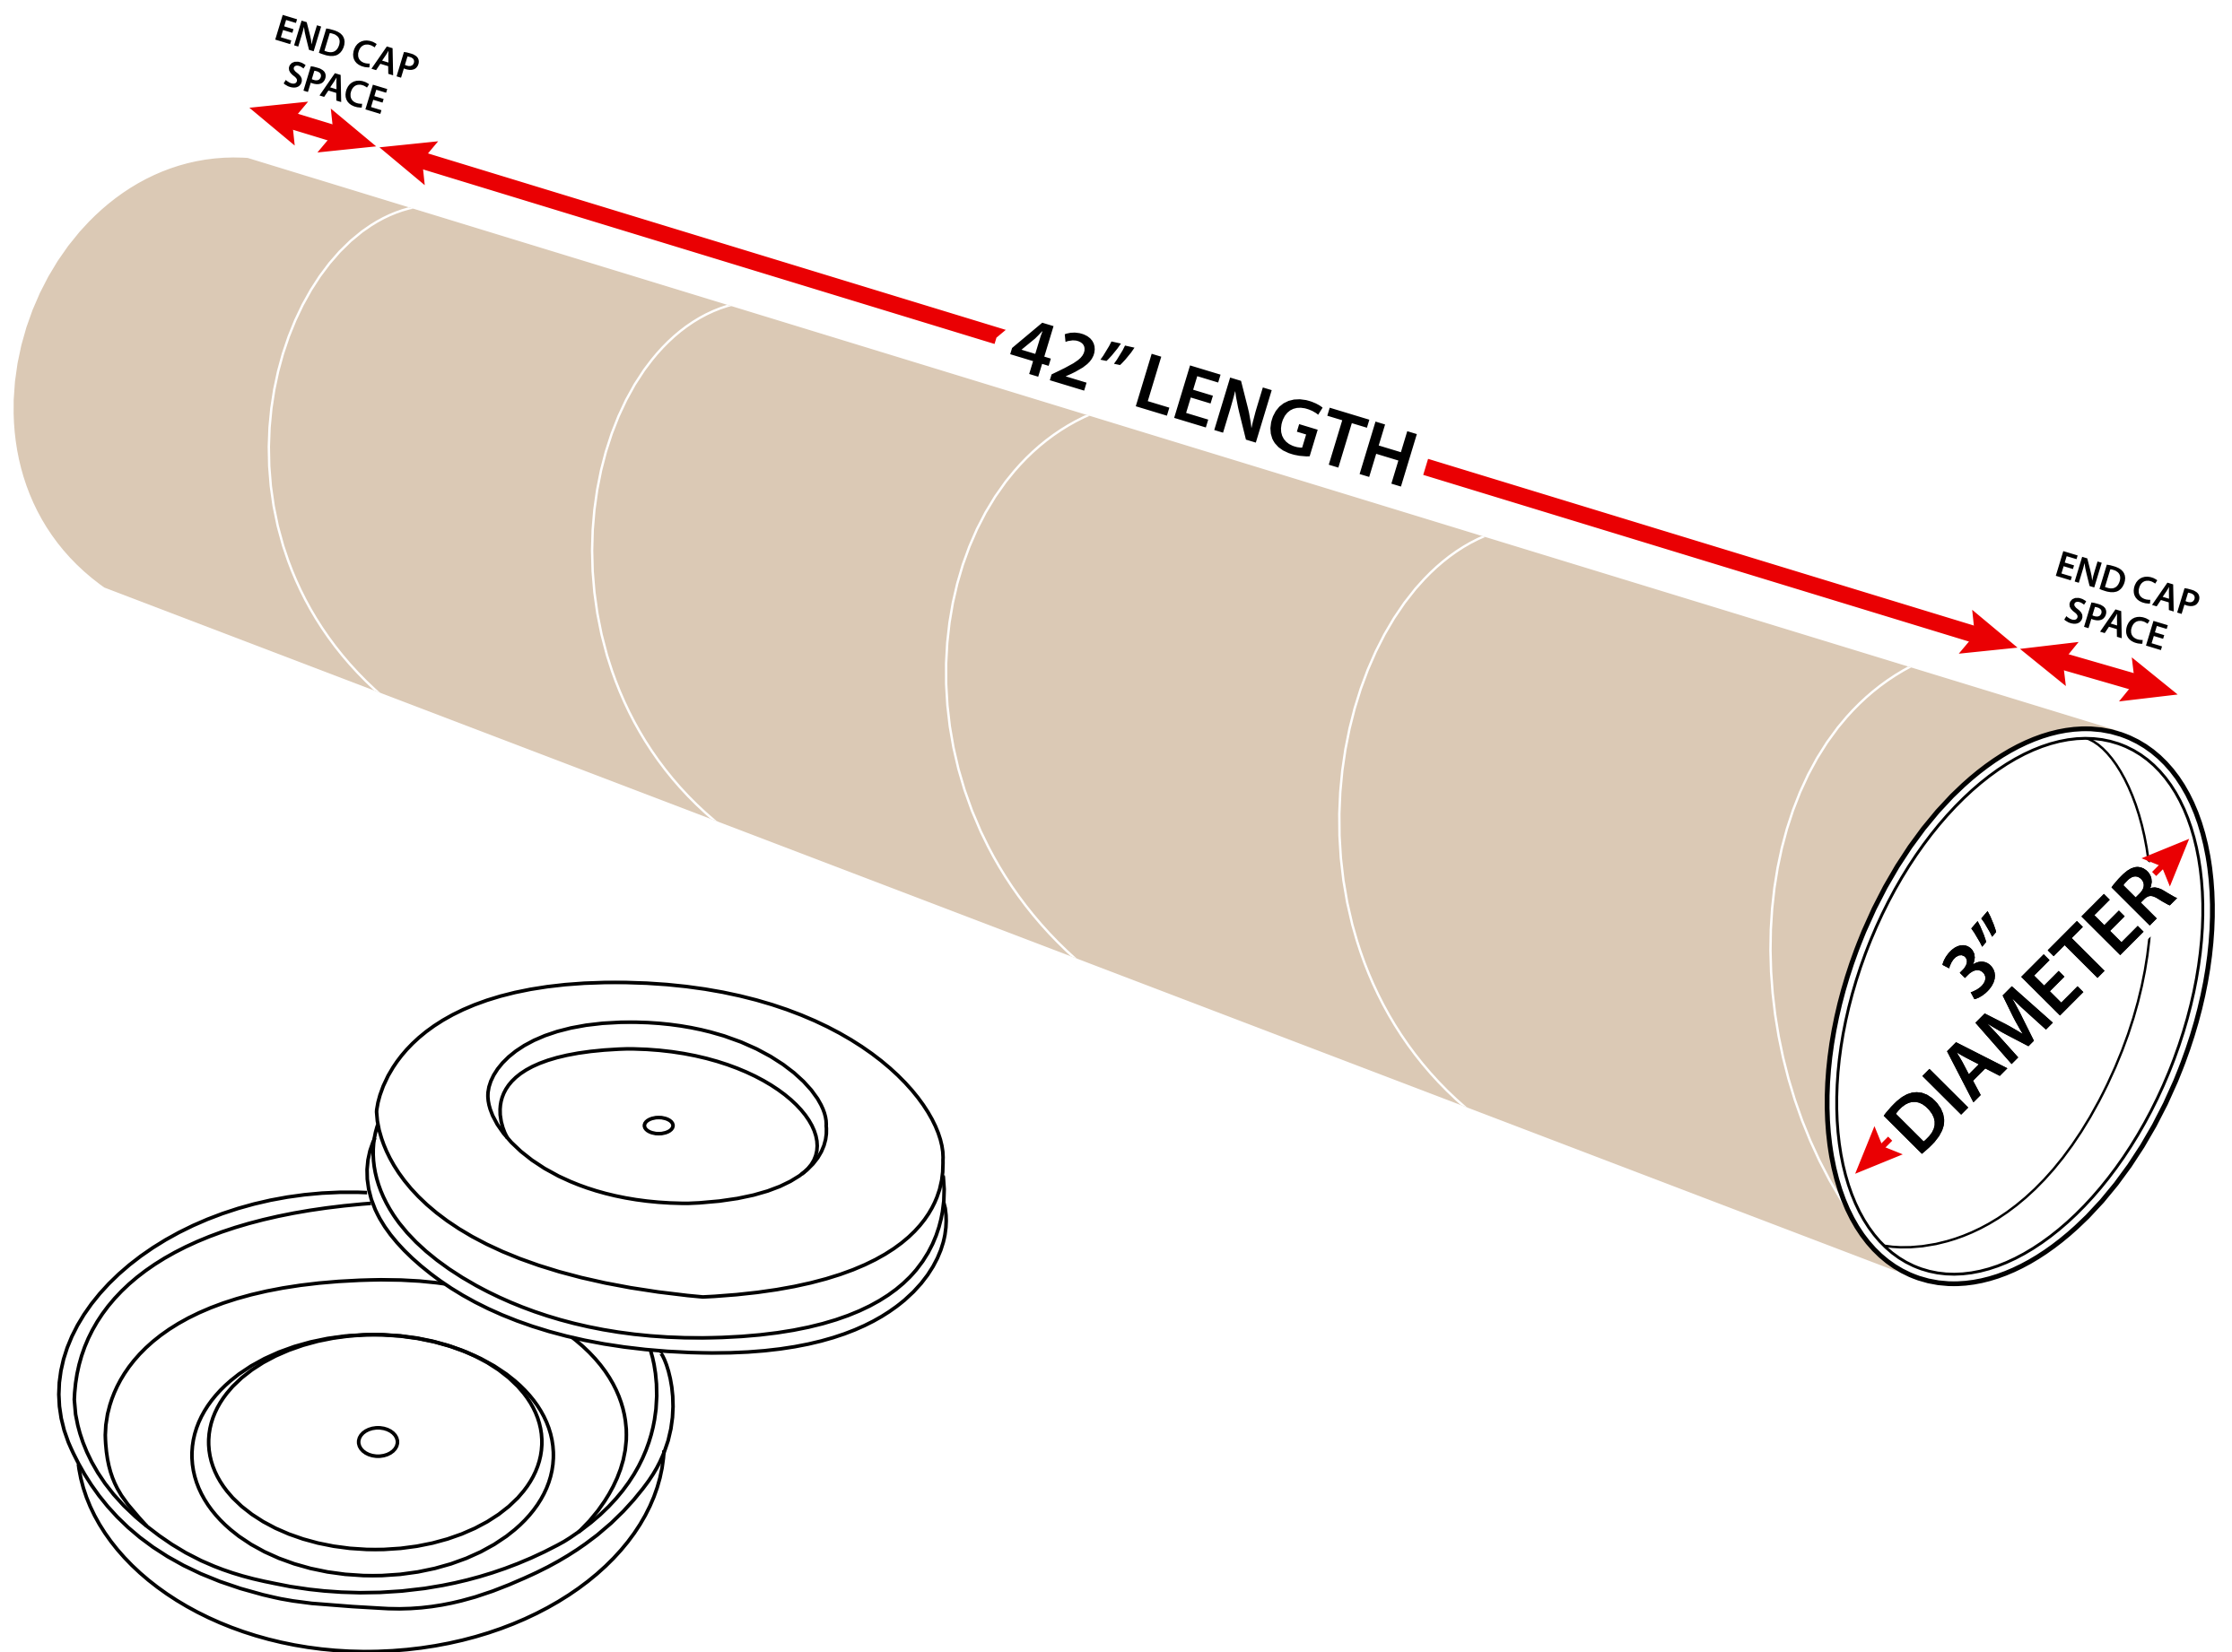

Measuring 3" x 42" Kraft Mailing Tubes

3" Diameter x 42" Length

Sizes listed are usable space. Actual tube lengths are longer to accommodate plastic end caps.