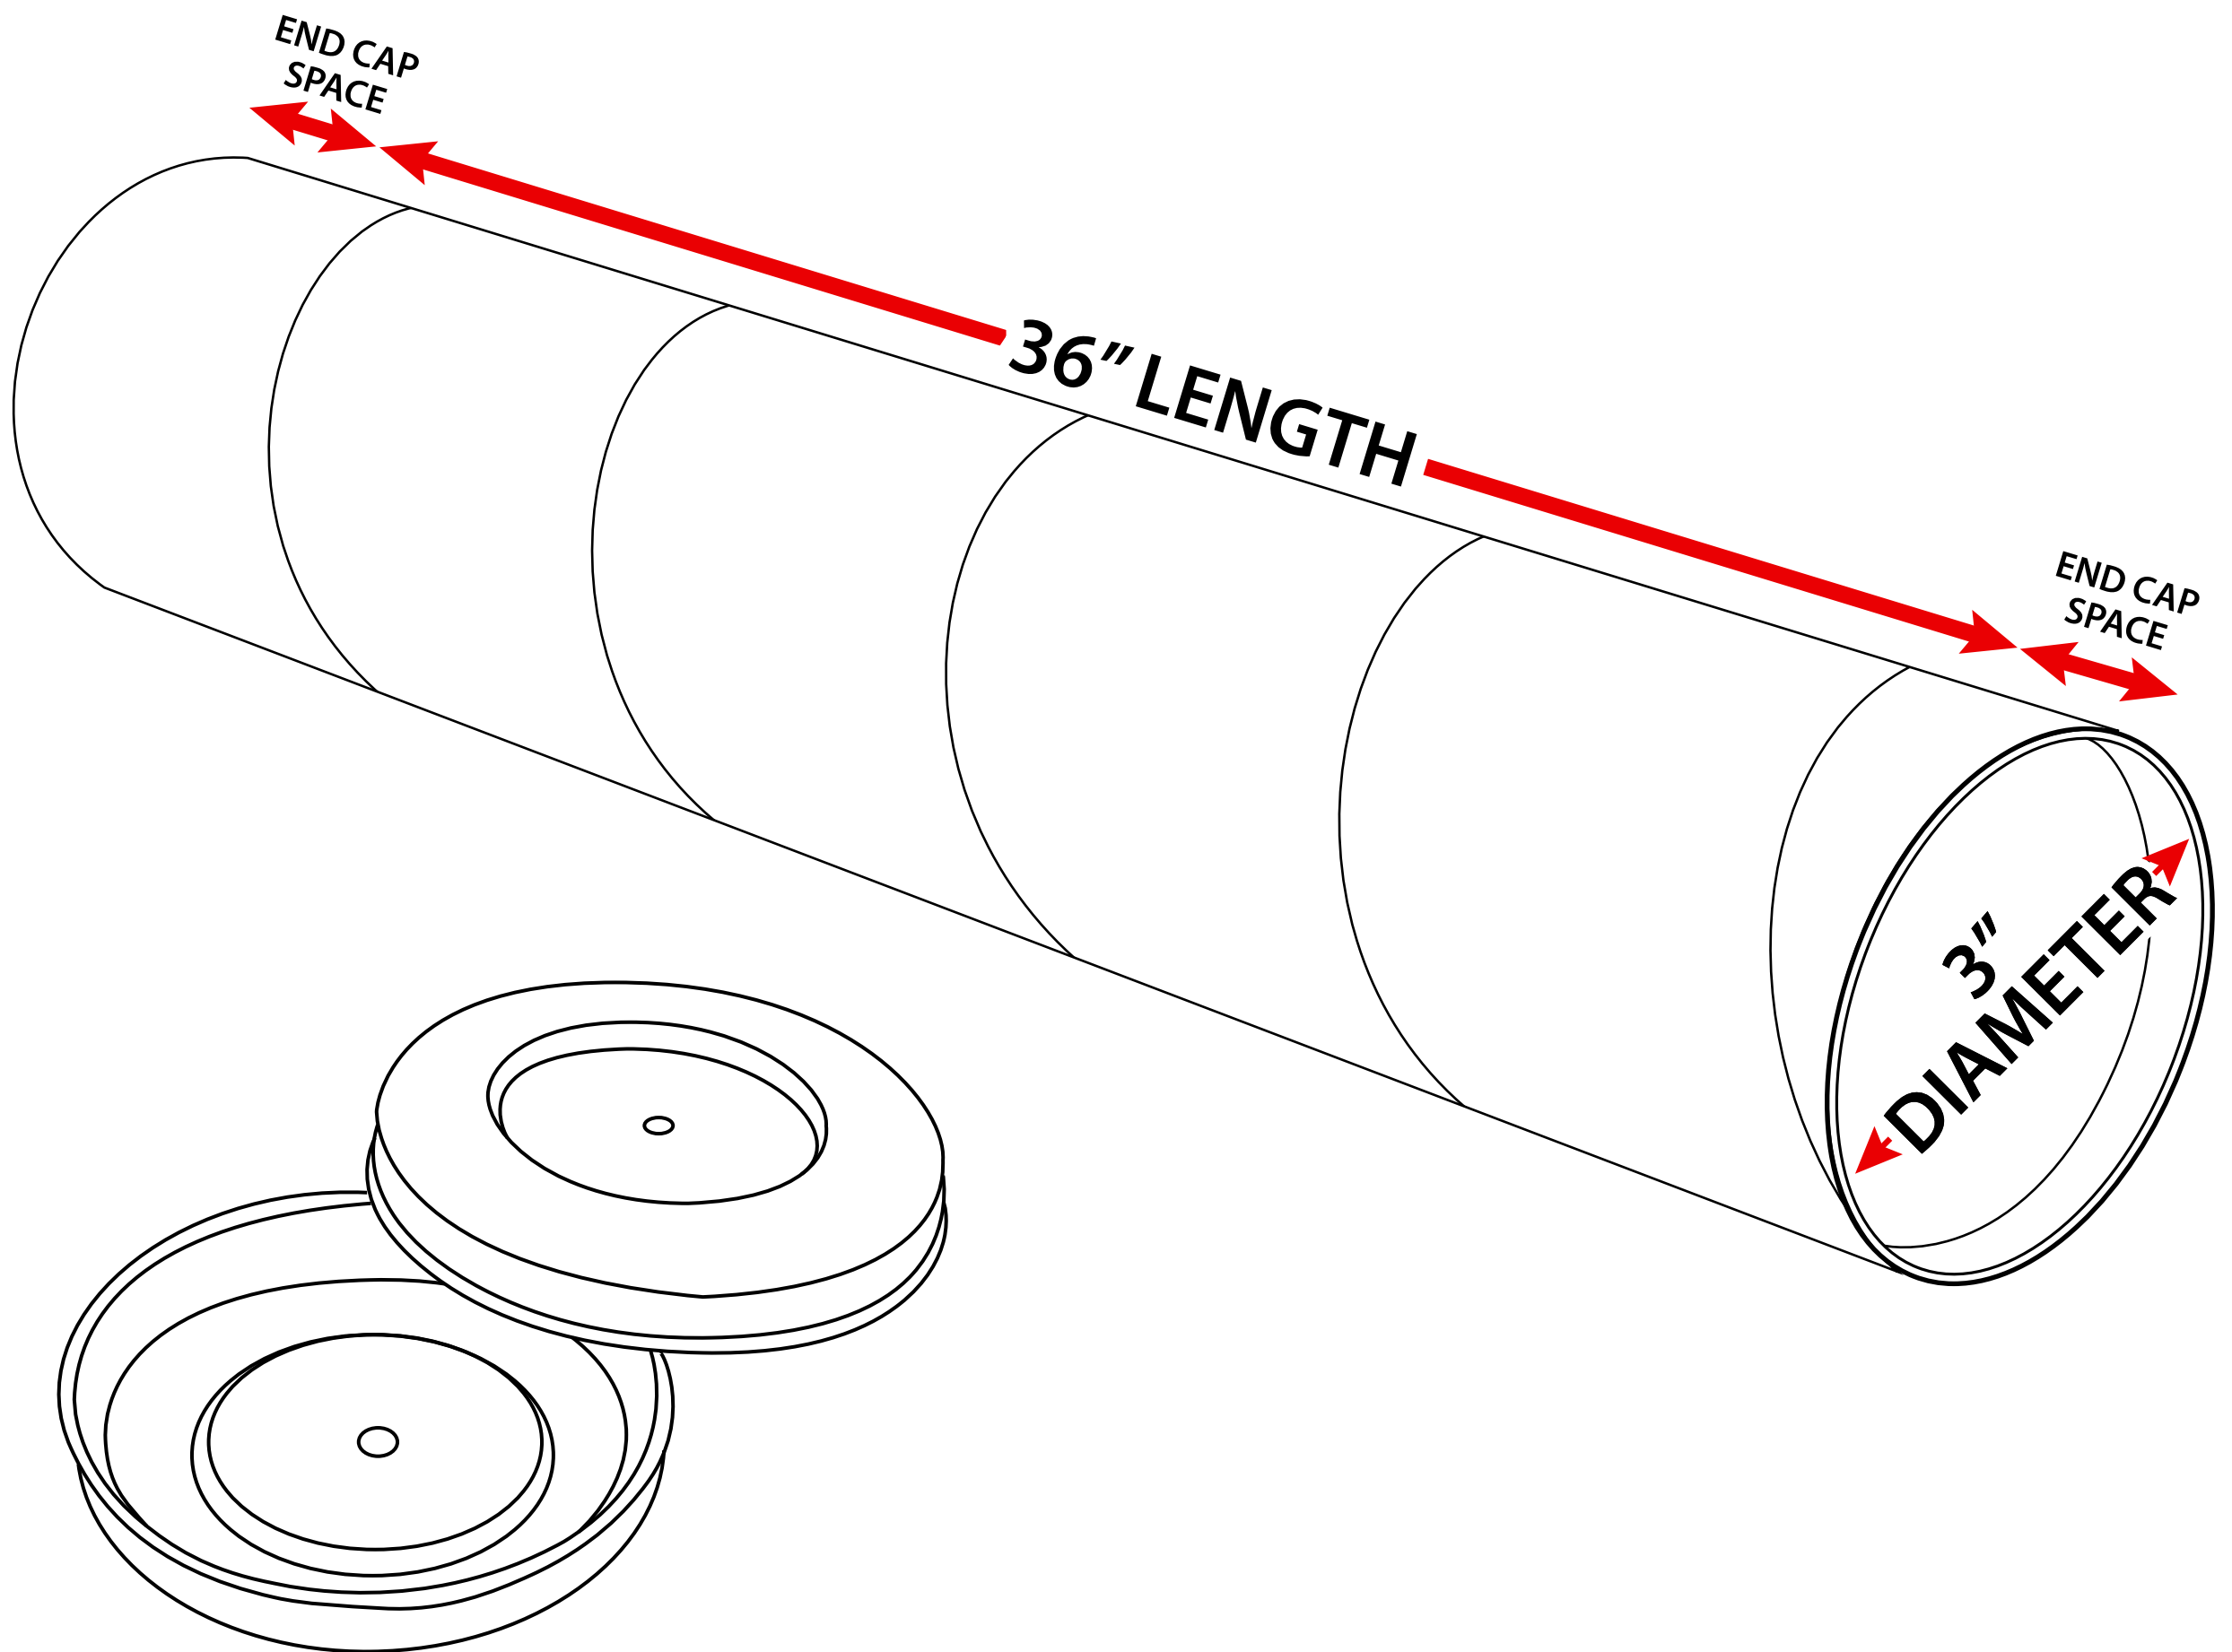

Measuring 3" x 36" White Mailing Tubes

3" Diameter x 36" Length

Sizes listed are usable space. Actual tube lengths are longer to accommodate plastic end caps.