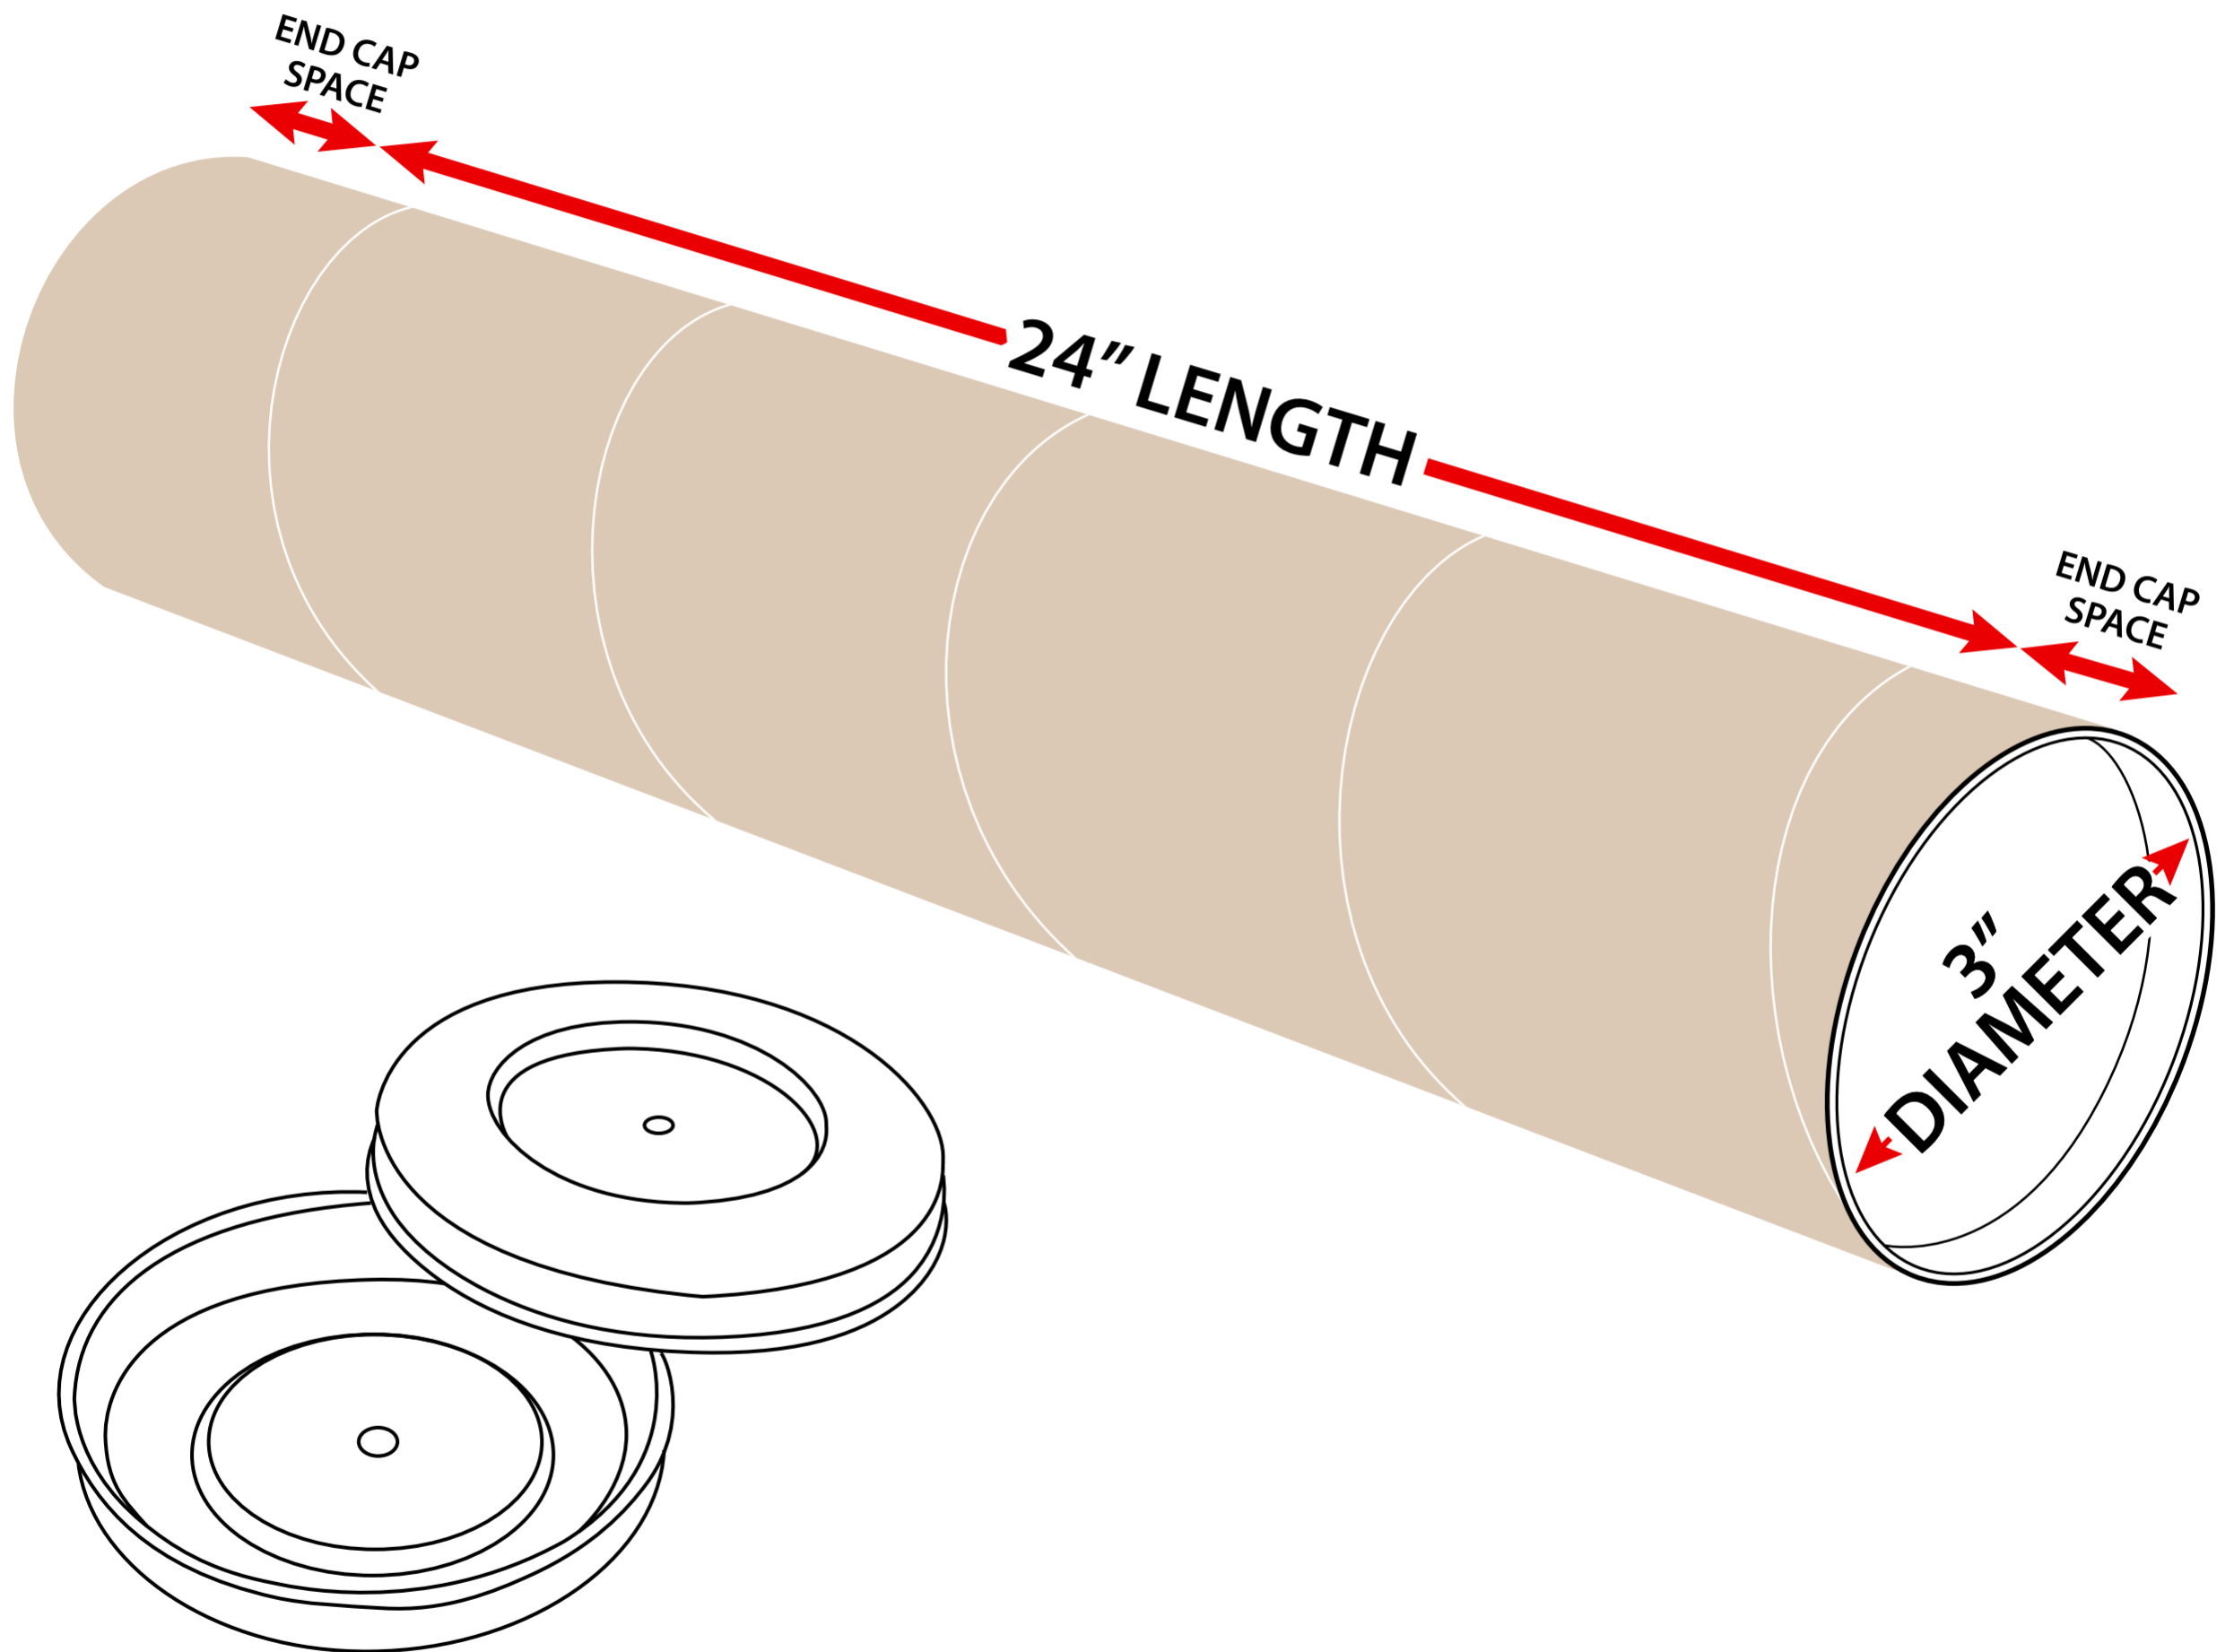

Measuring 3" x 24" Kraft Mailing Tubes

3" Diameter x 24" Length

Sizes listed are usable space. Actual tube lengths are longer to accommodate plastic end caps.