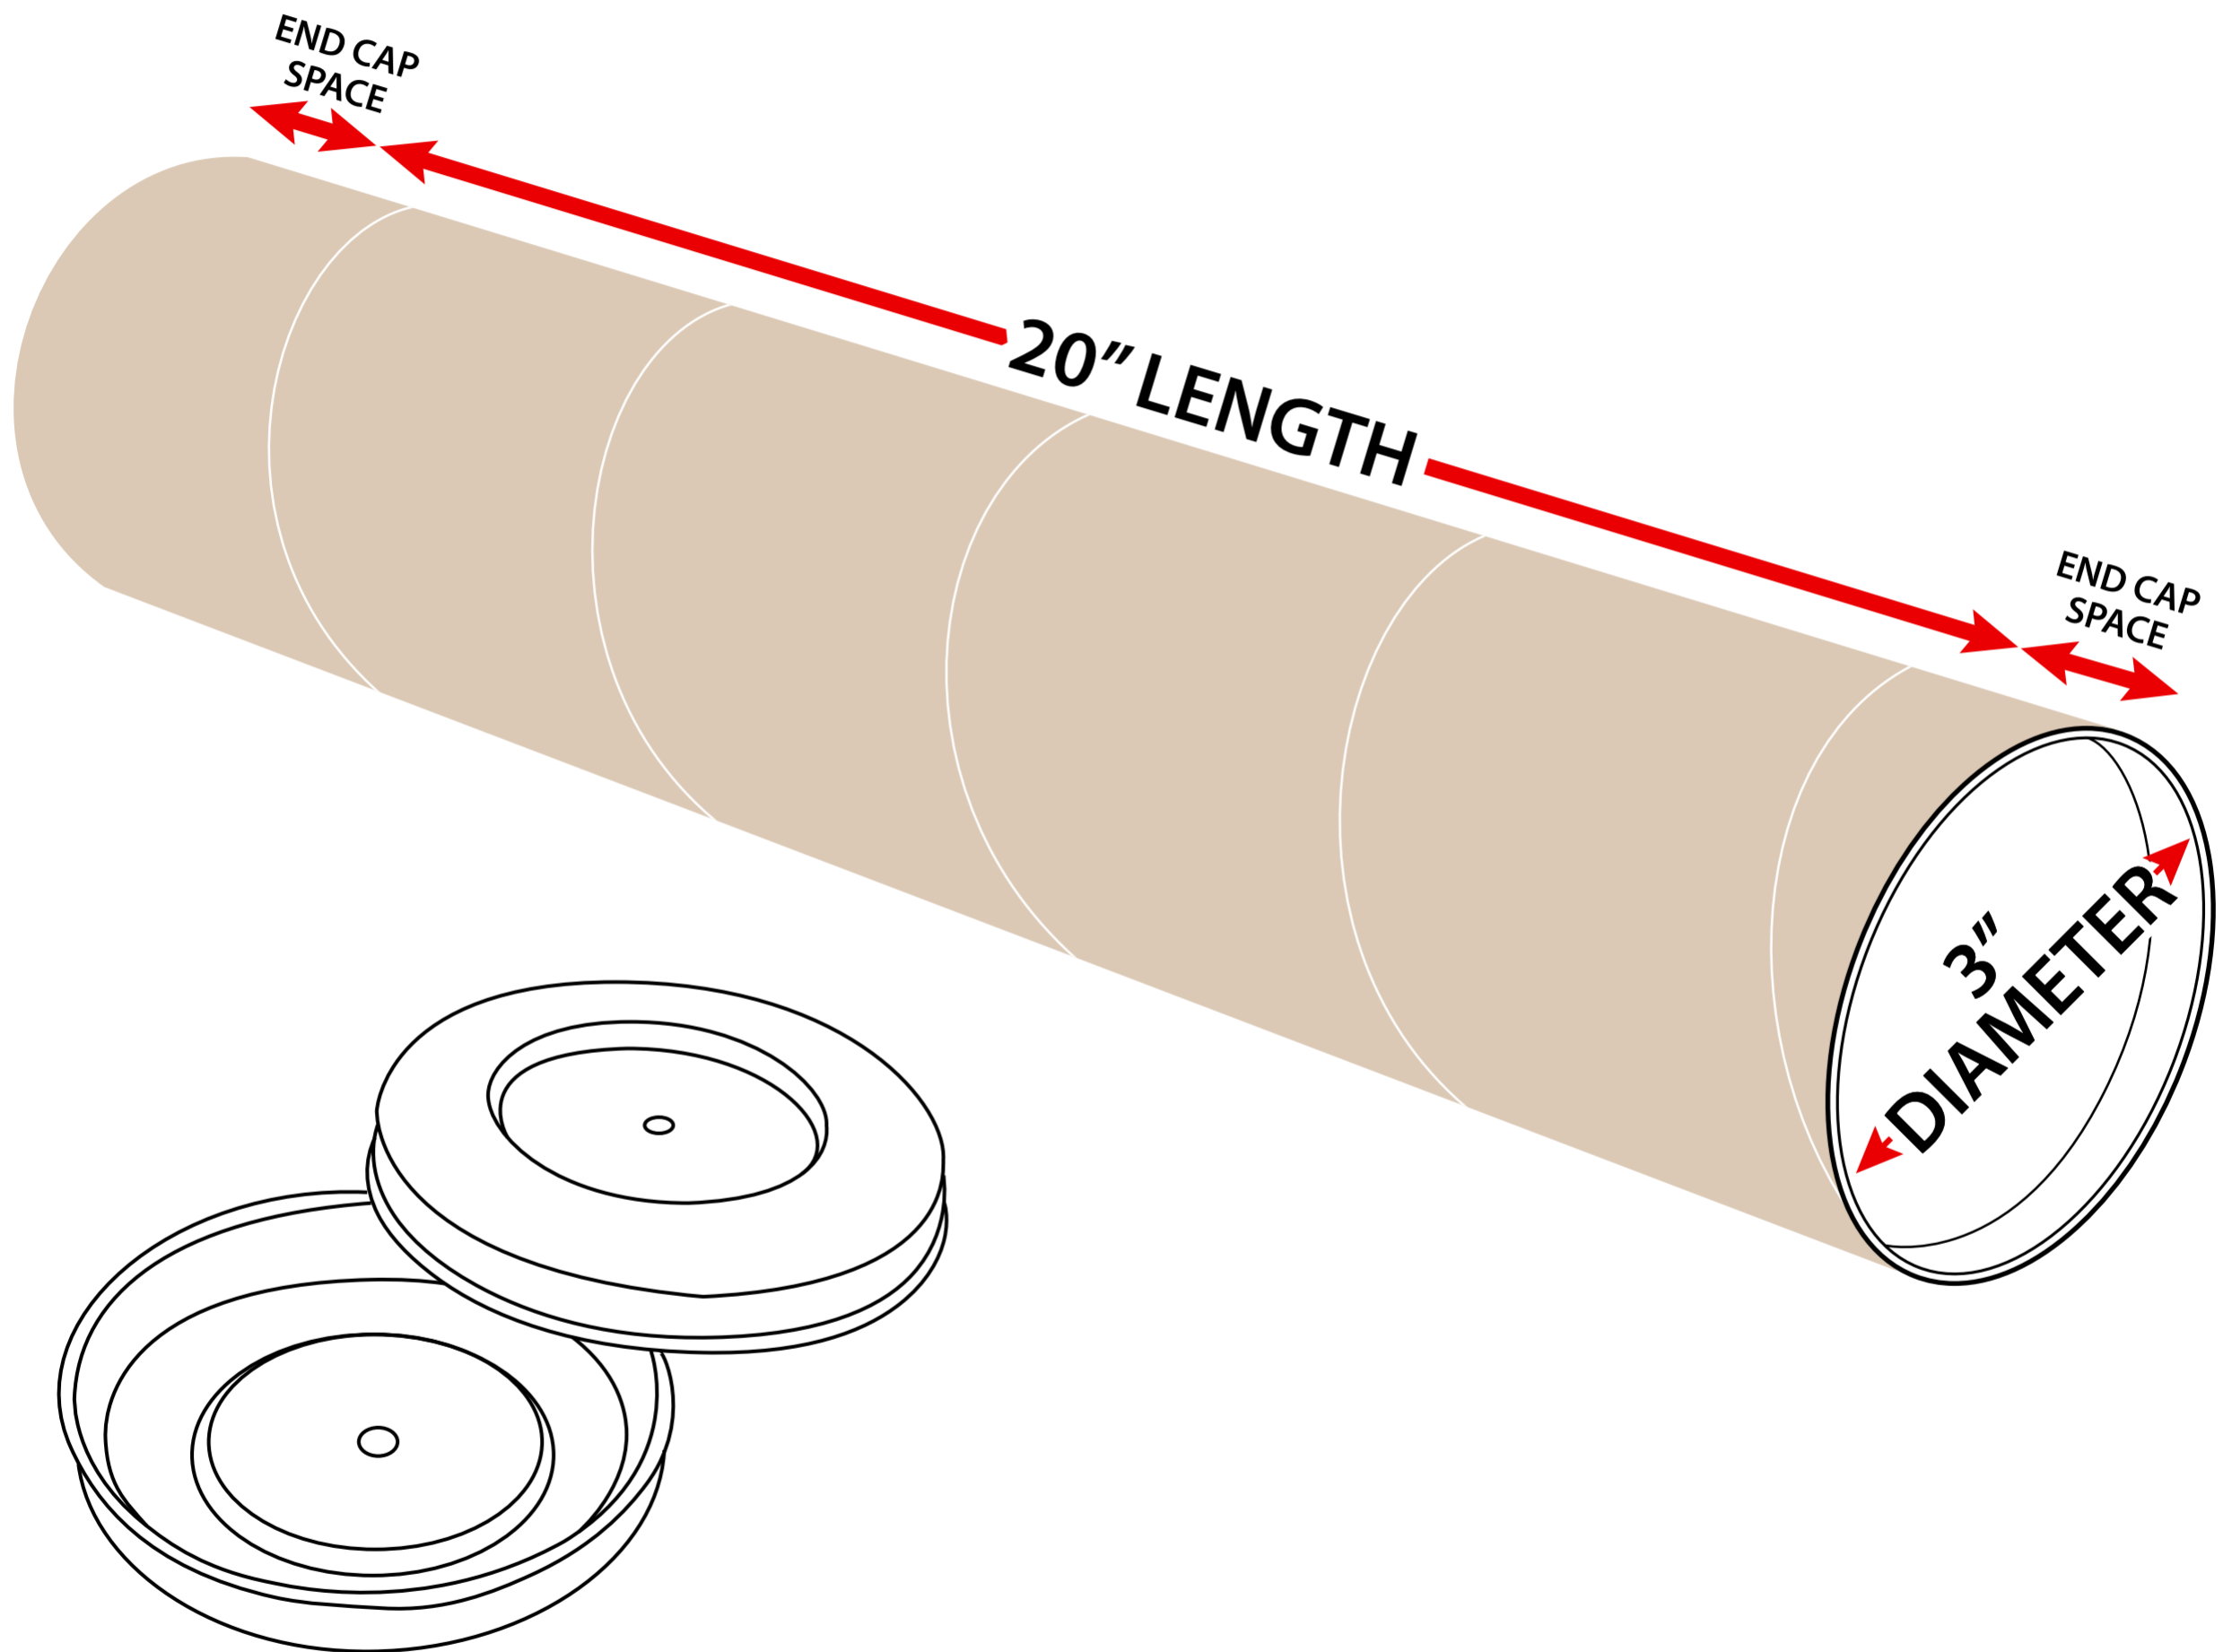

Measuring 3" x 20" Kraft Mailing Tubes

3" Diameter x 20" Length

Sizes listed are usable space. Actual tube lengths are longer to accommodate plastic end caps.