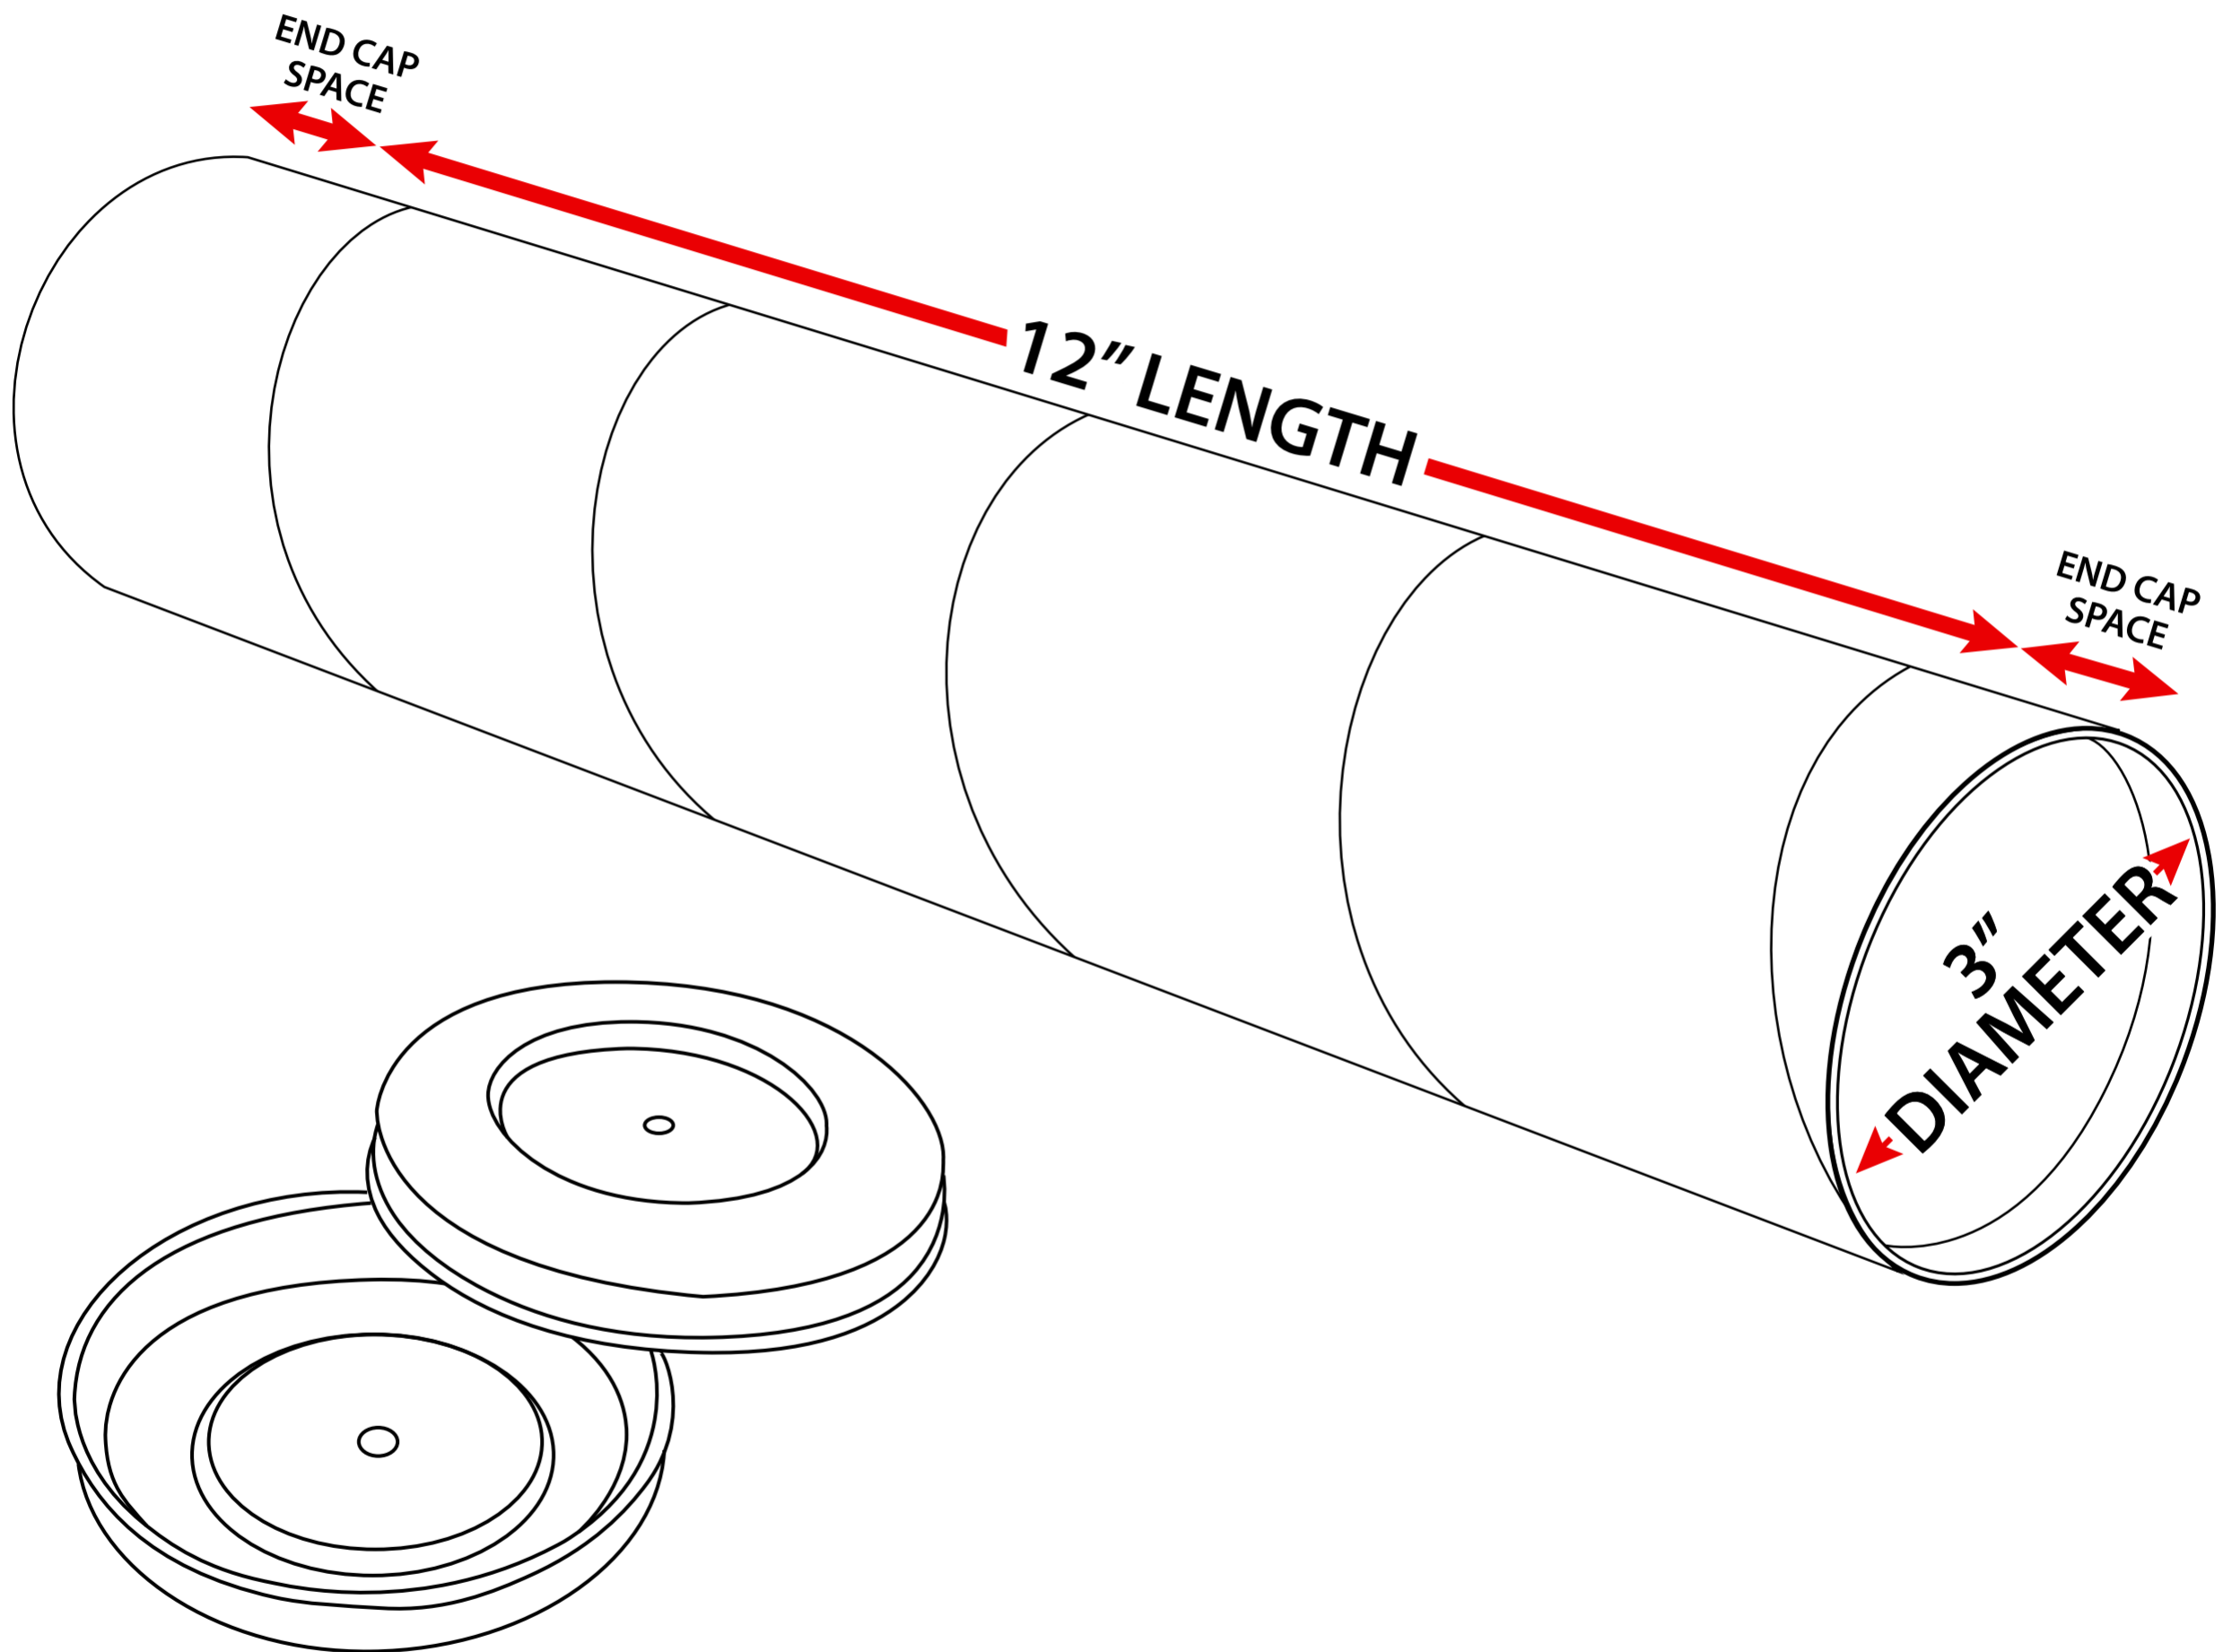

# Measuring 3" x 12" White Mailing Tubes

3" Diameter x 12" Length

Sizes listed are usable space. Actual tube lengths are longer to accommodate plastic end caps.