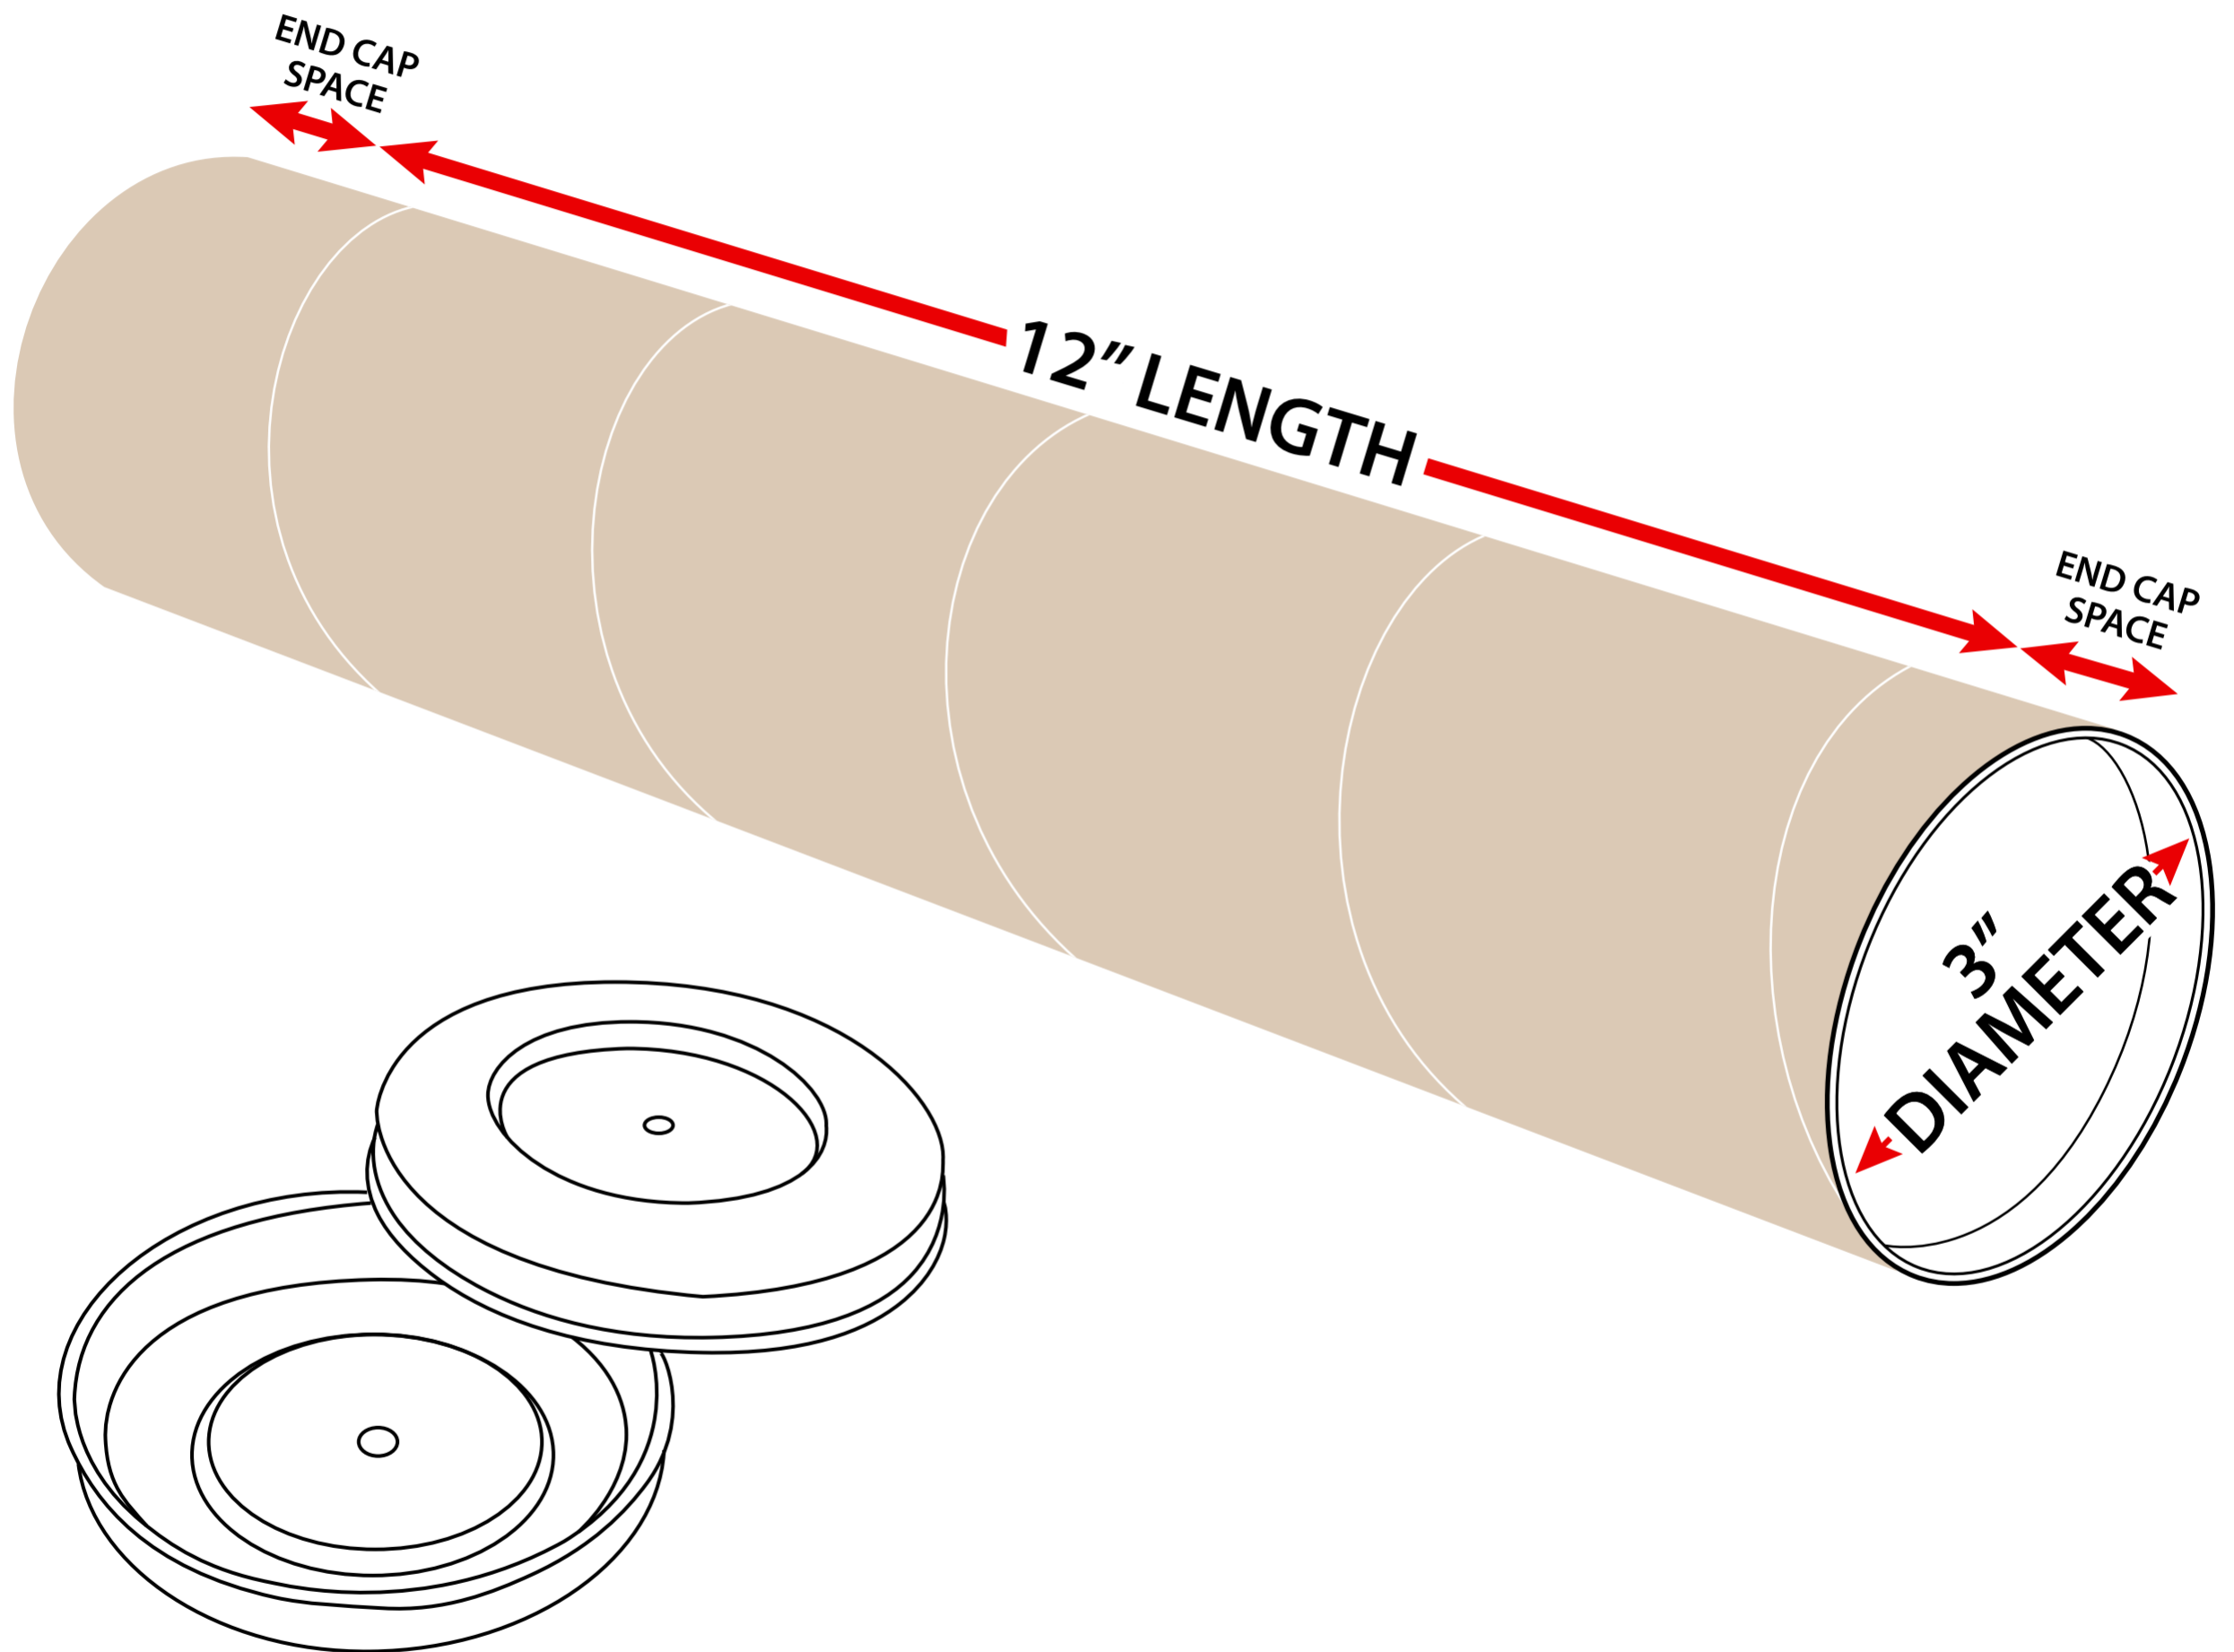

# Measuring 3" x 12" Kraft Mailing Tubes

3" Diameter x 12" Length

Sizes listed are usable space. Actual tube lengths are longer to accommodate plastic end caps.