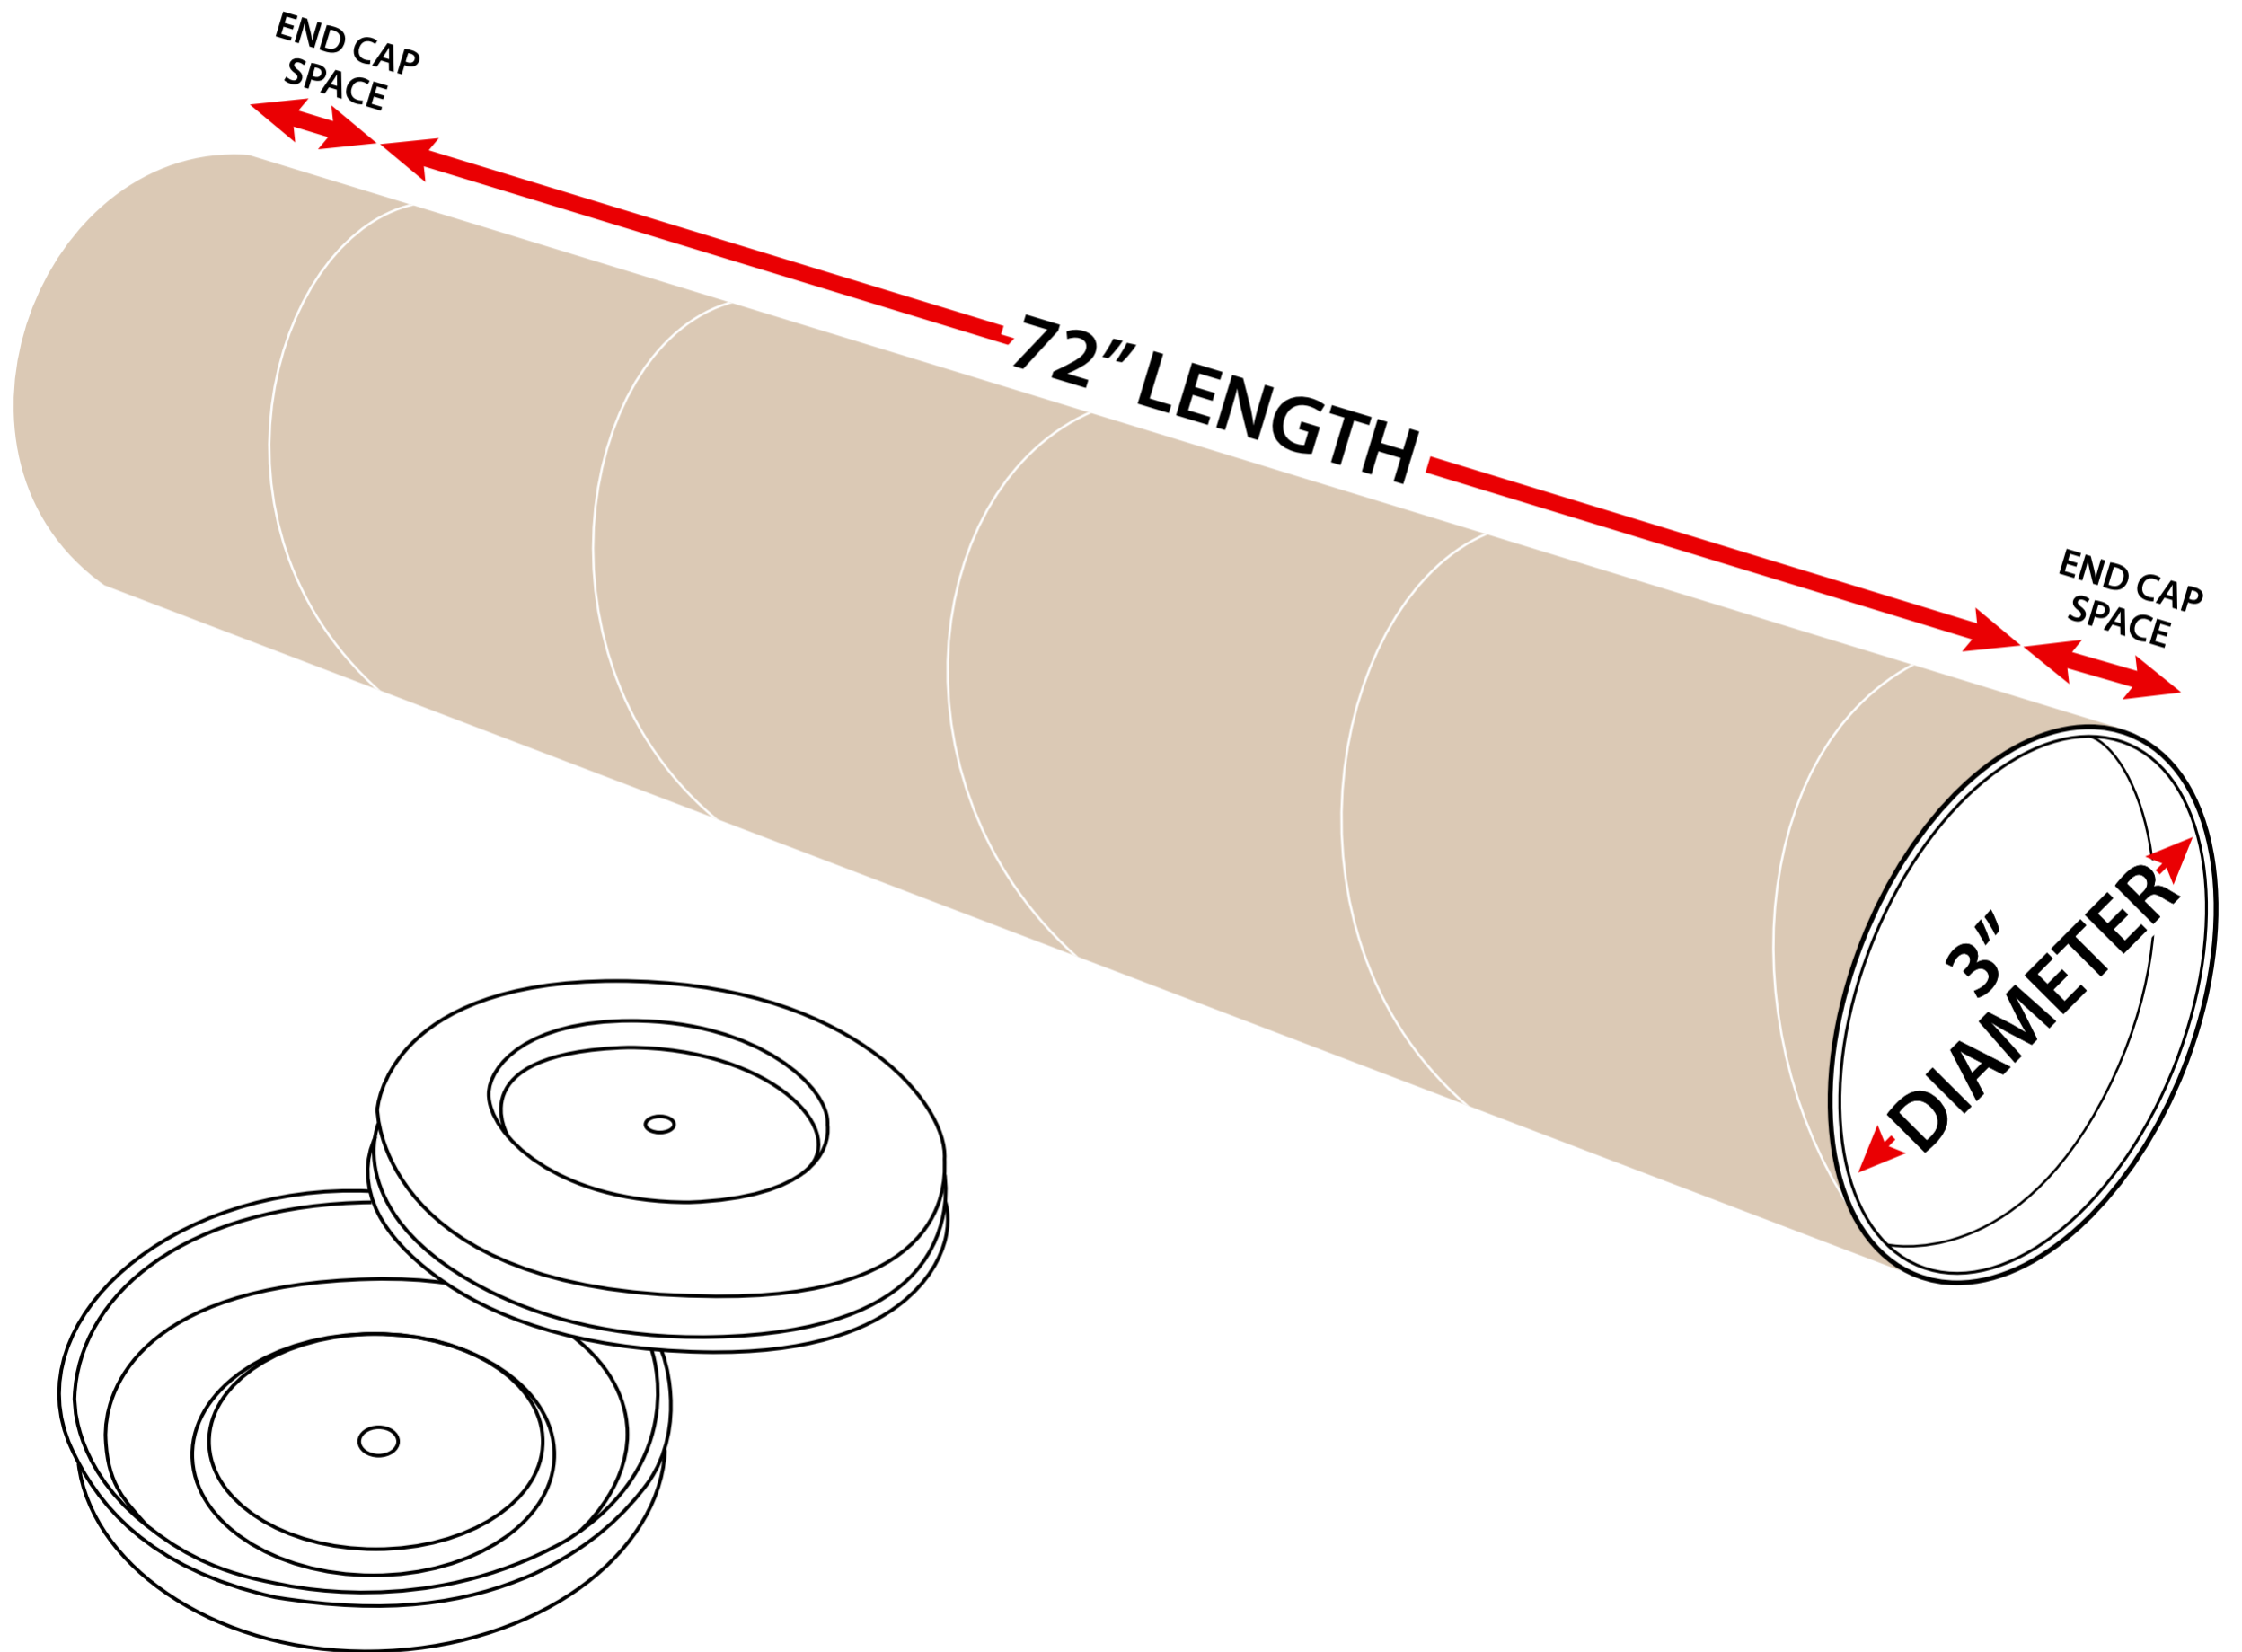

# Measuring 3" x 72" Heavy Duty Kraft Mailing Tubes

3" Diameter x 72" Length

Sizes listed are usable space. Actual tube lengths are longer to accommodate plastic end caps.