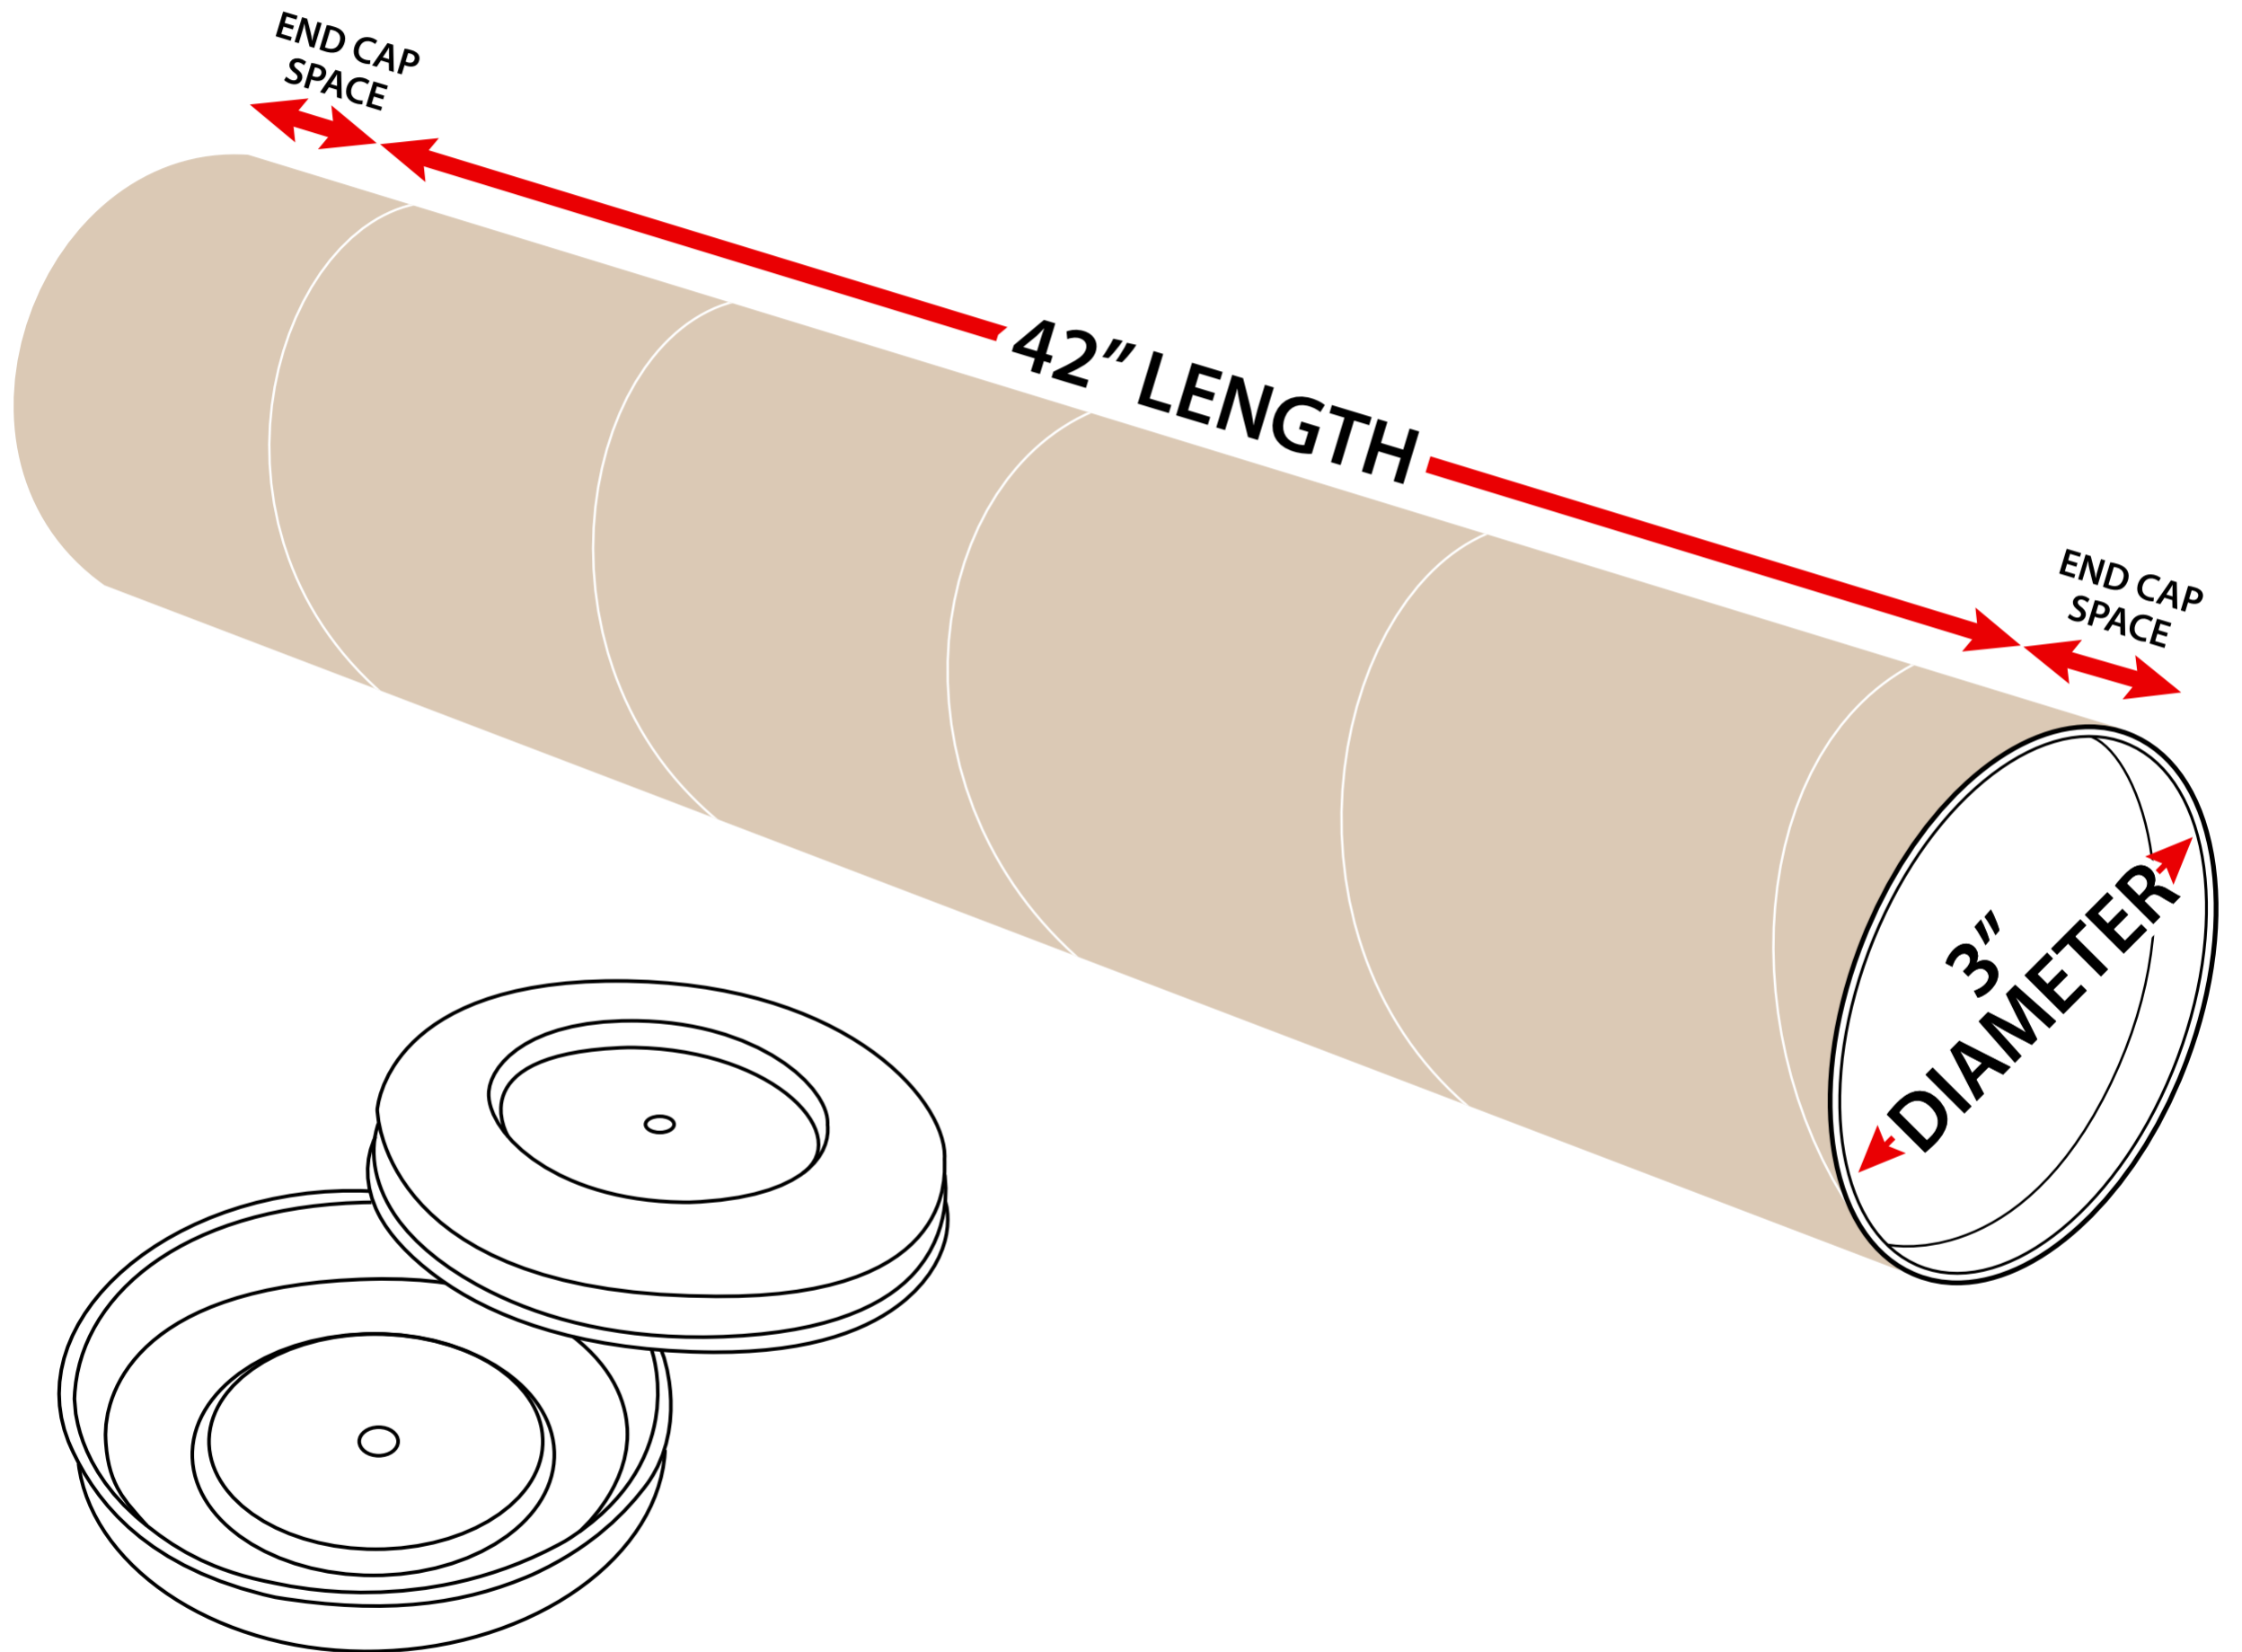

Measuring 3" x 42" Heavy Duty Kraft Mailing Tubes

3" Diameter x 42" Length

Sizes listed are usable space. Actual tube lengths are longer to accommodate plastic end caps.