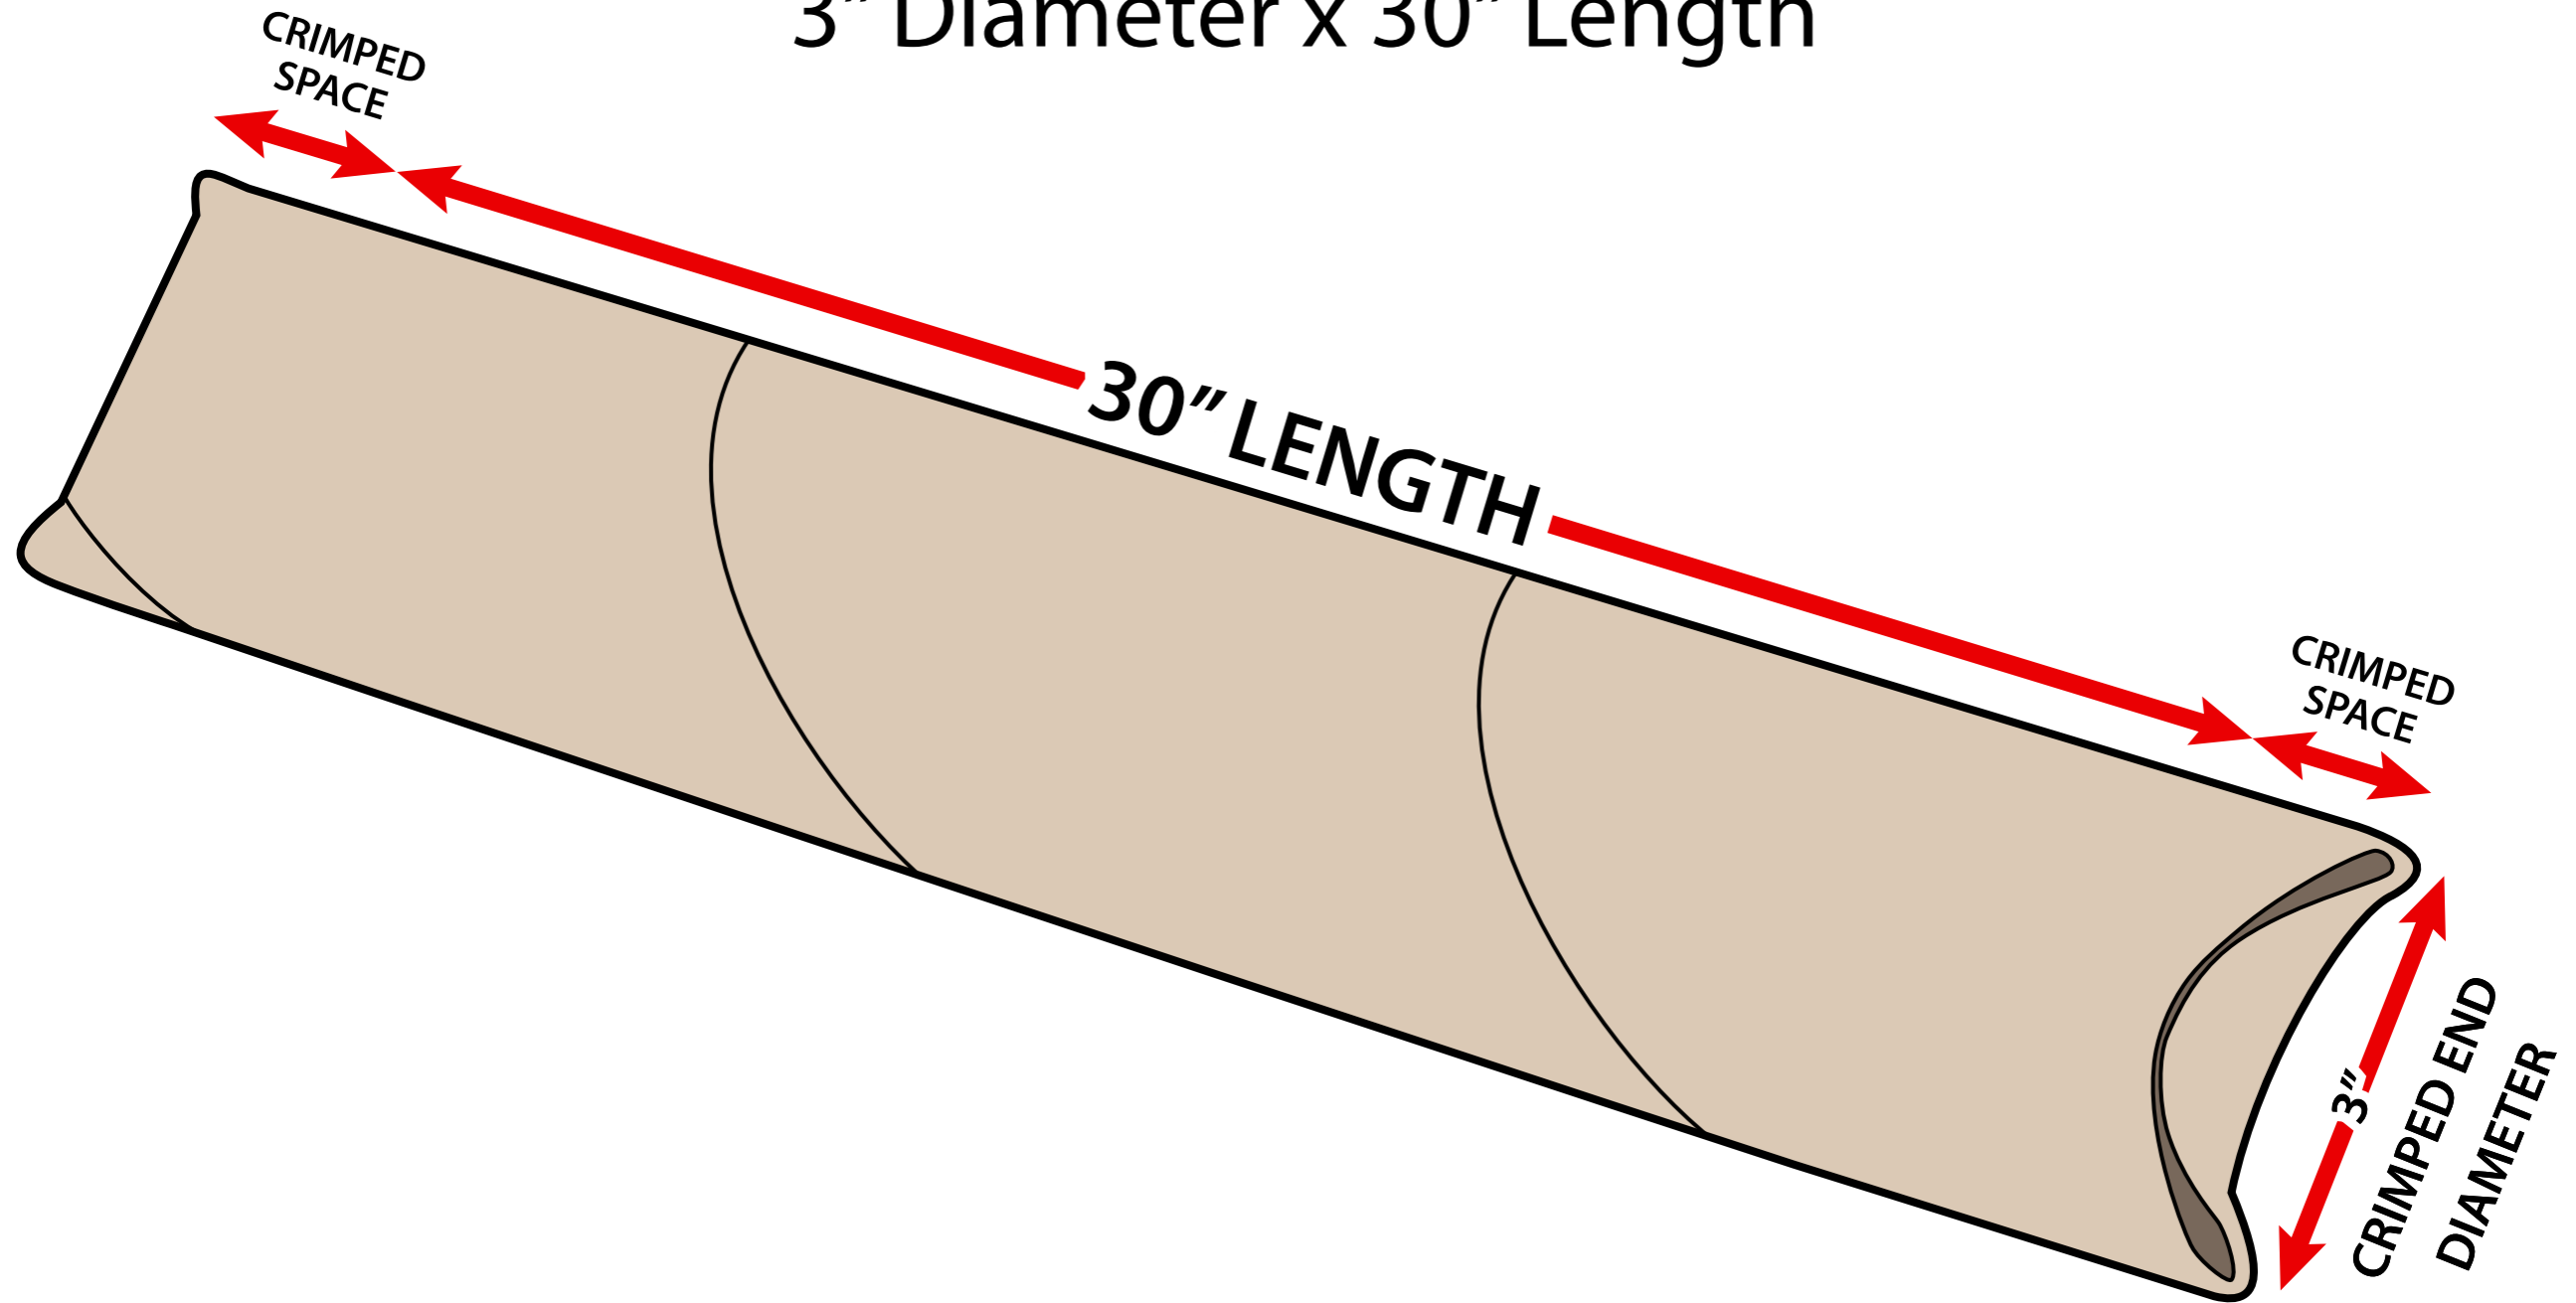

Measuring 3" x 30" Snap Seal Mailing Tubes

3" Diameter x 30" Length

Sizes listed are usable space. Actual tube lengths are longer to accommodate plastic crimped ends.