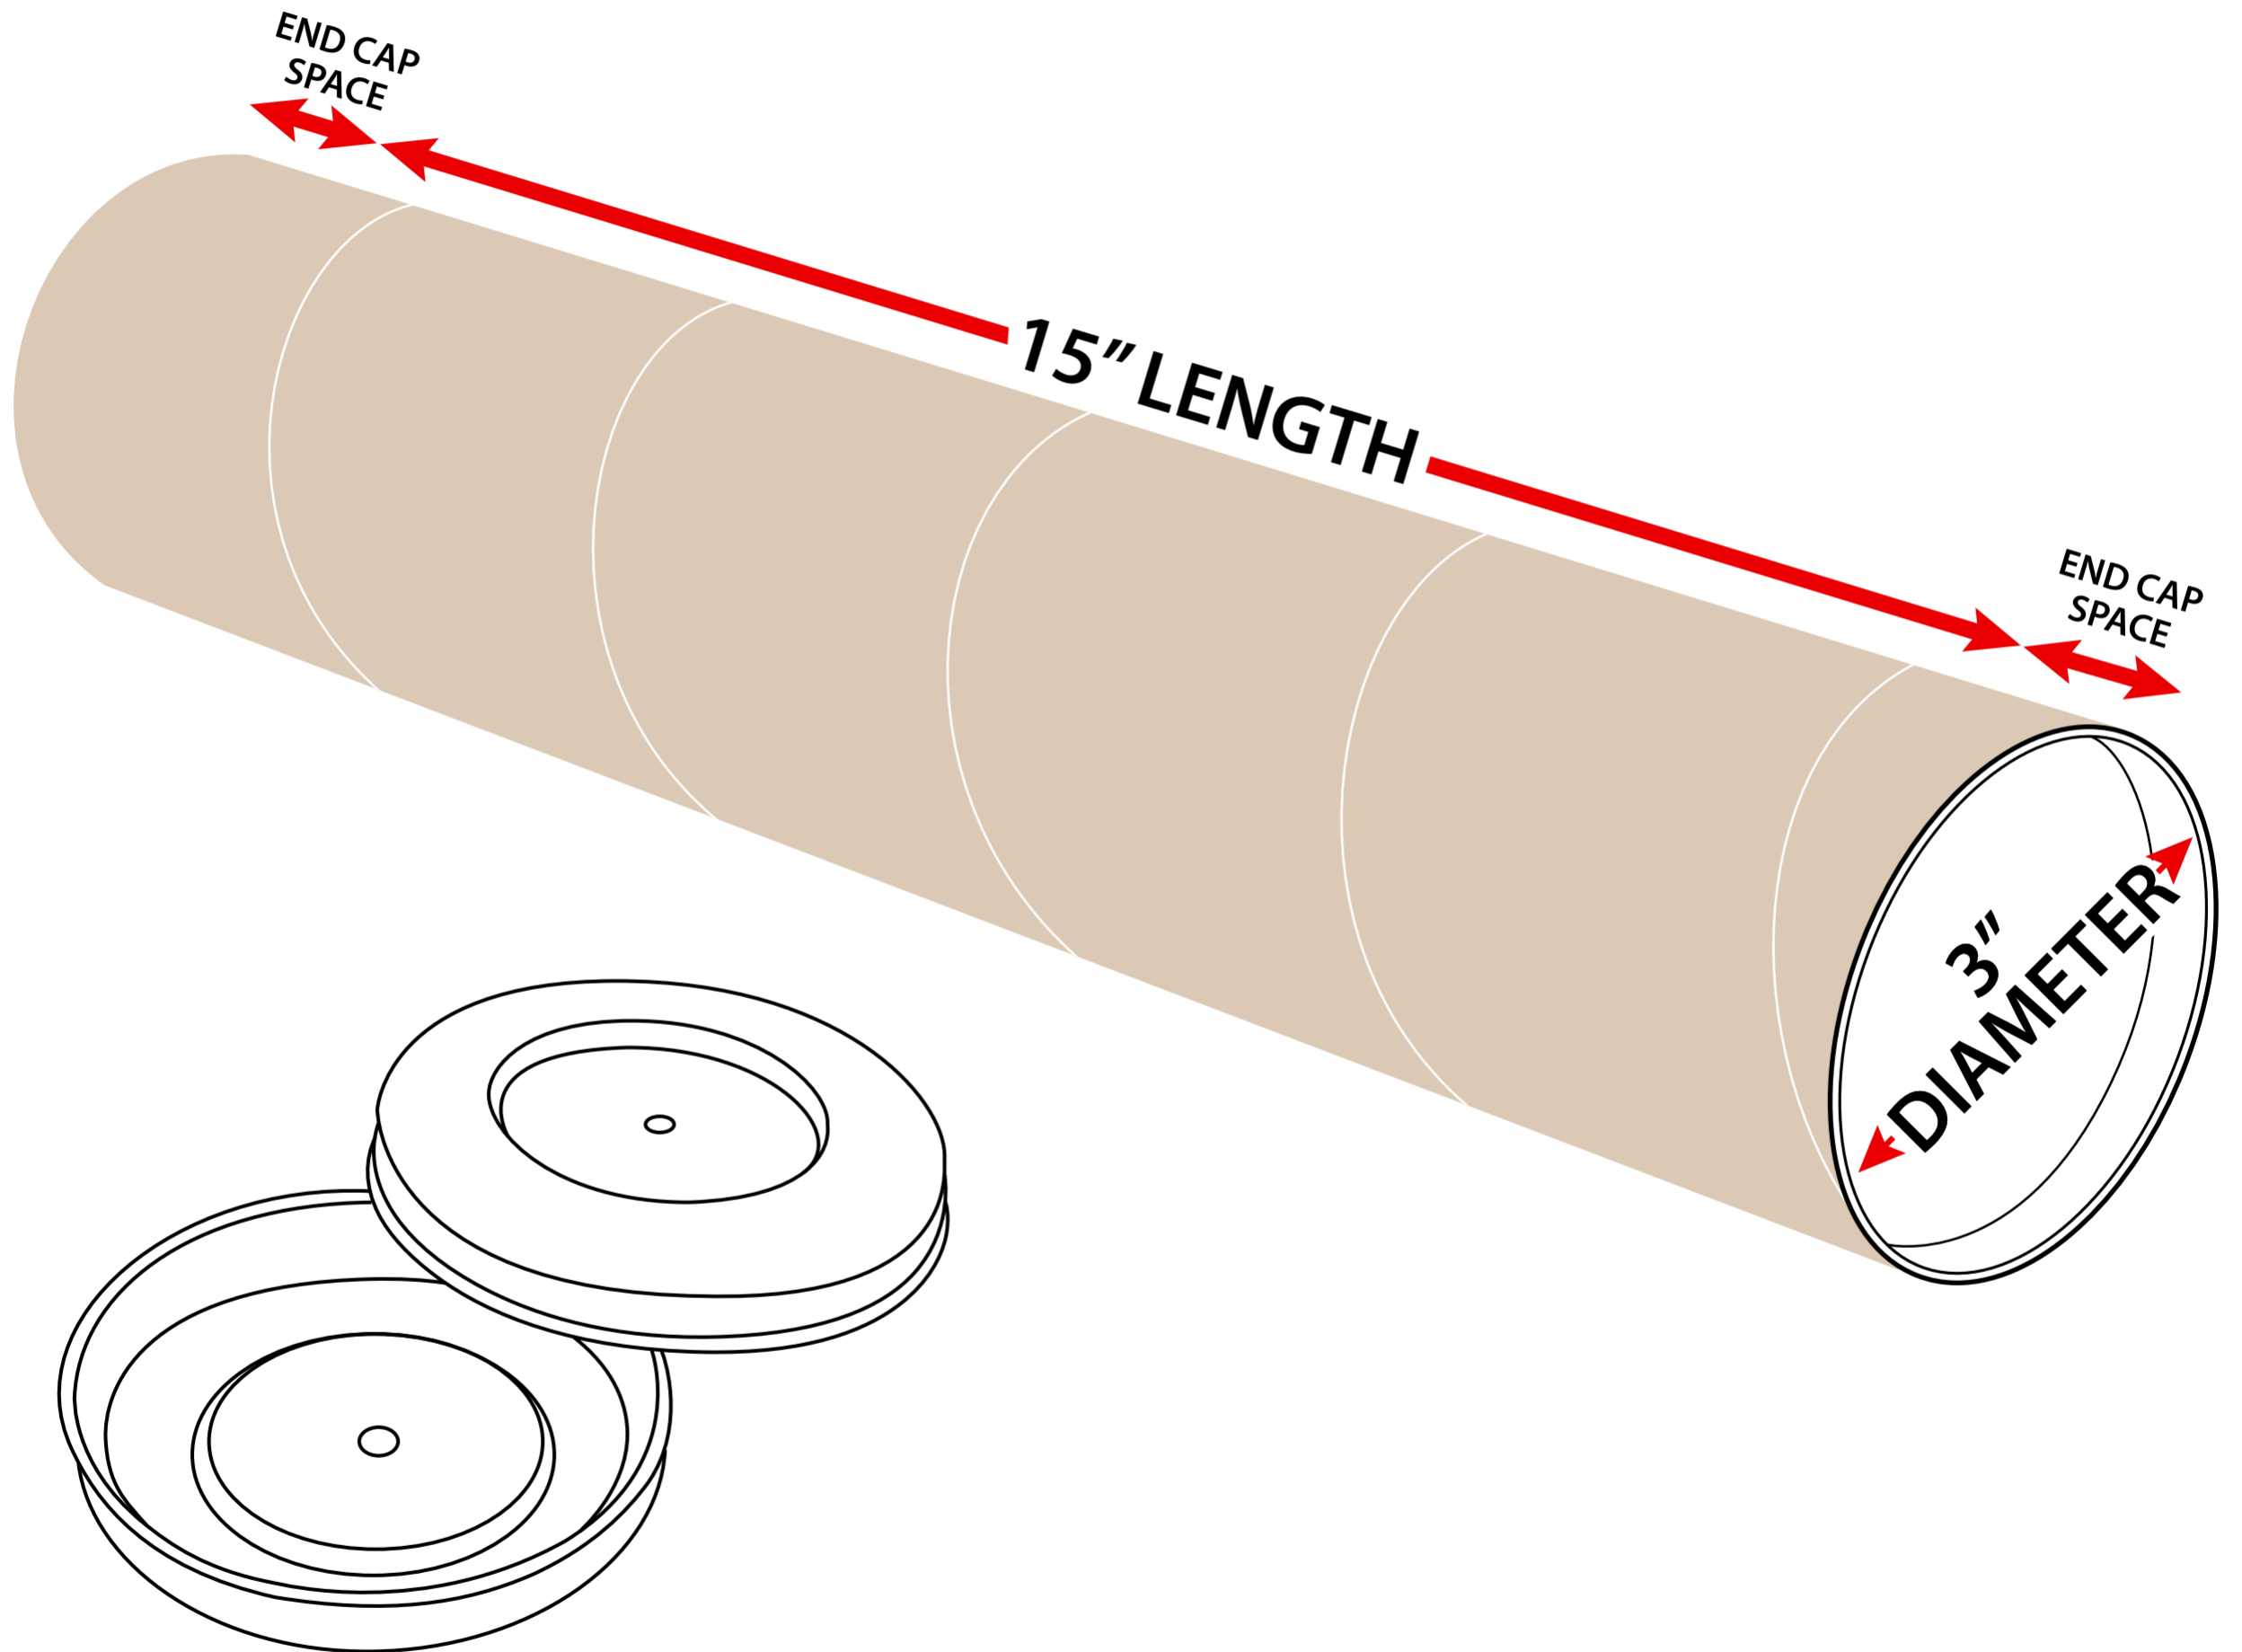

Measuring 3" x 15" Heavy Duty Kraft Mailing Tubes

3" Diameter x 15" Length

Sizes listed are usable space. Actual tube lengths are longer to accommodate plastic end caps.