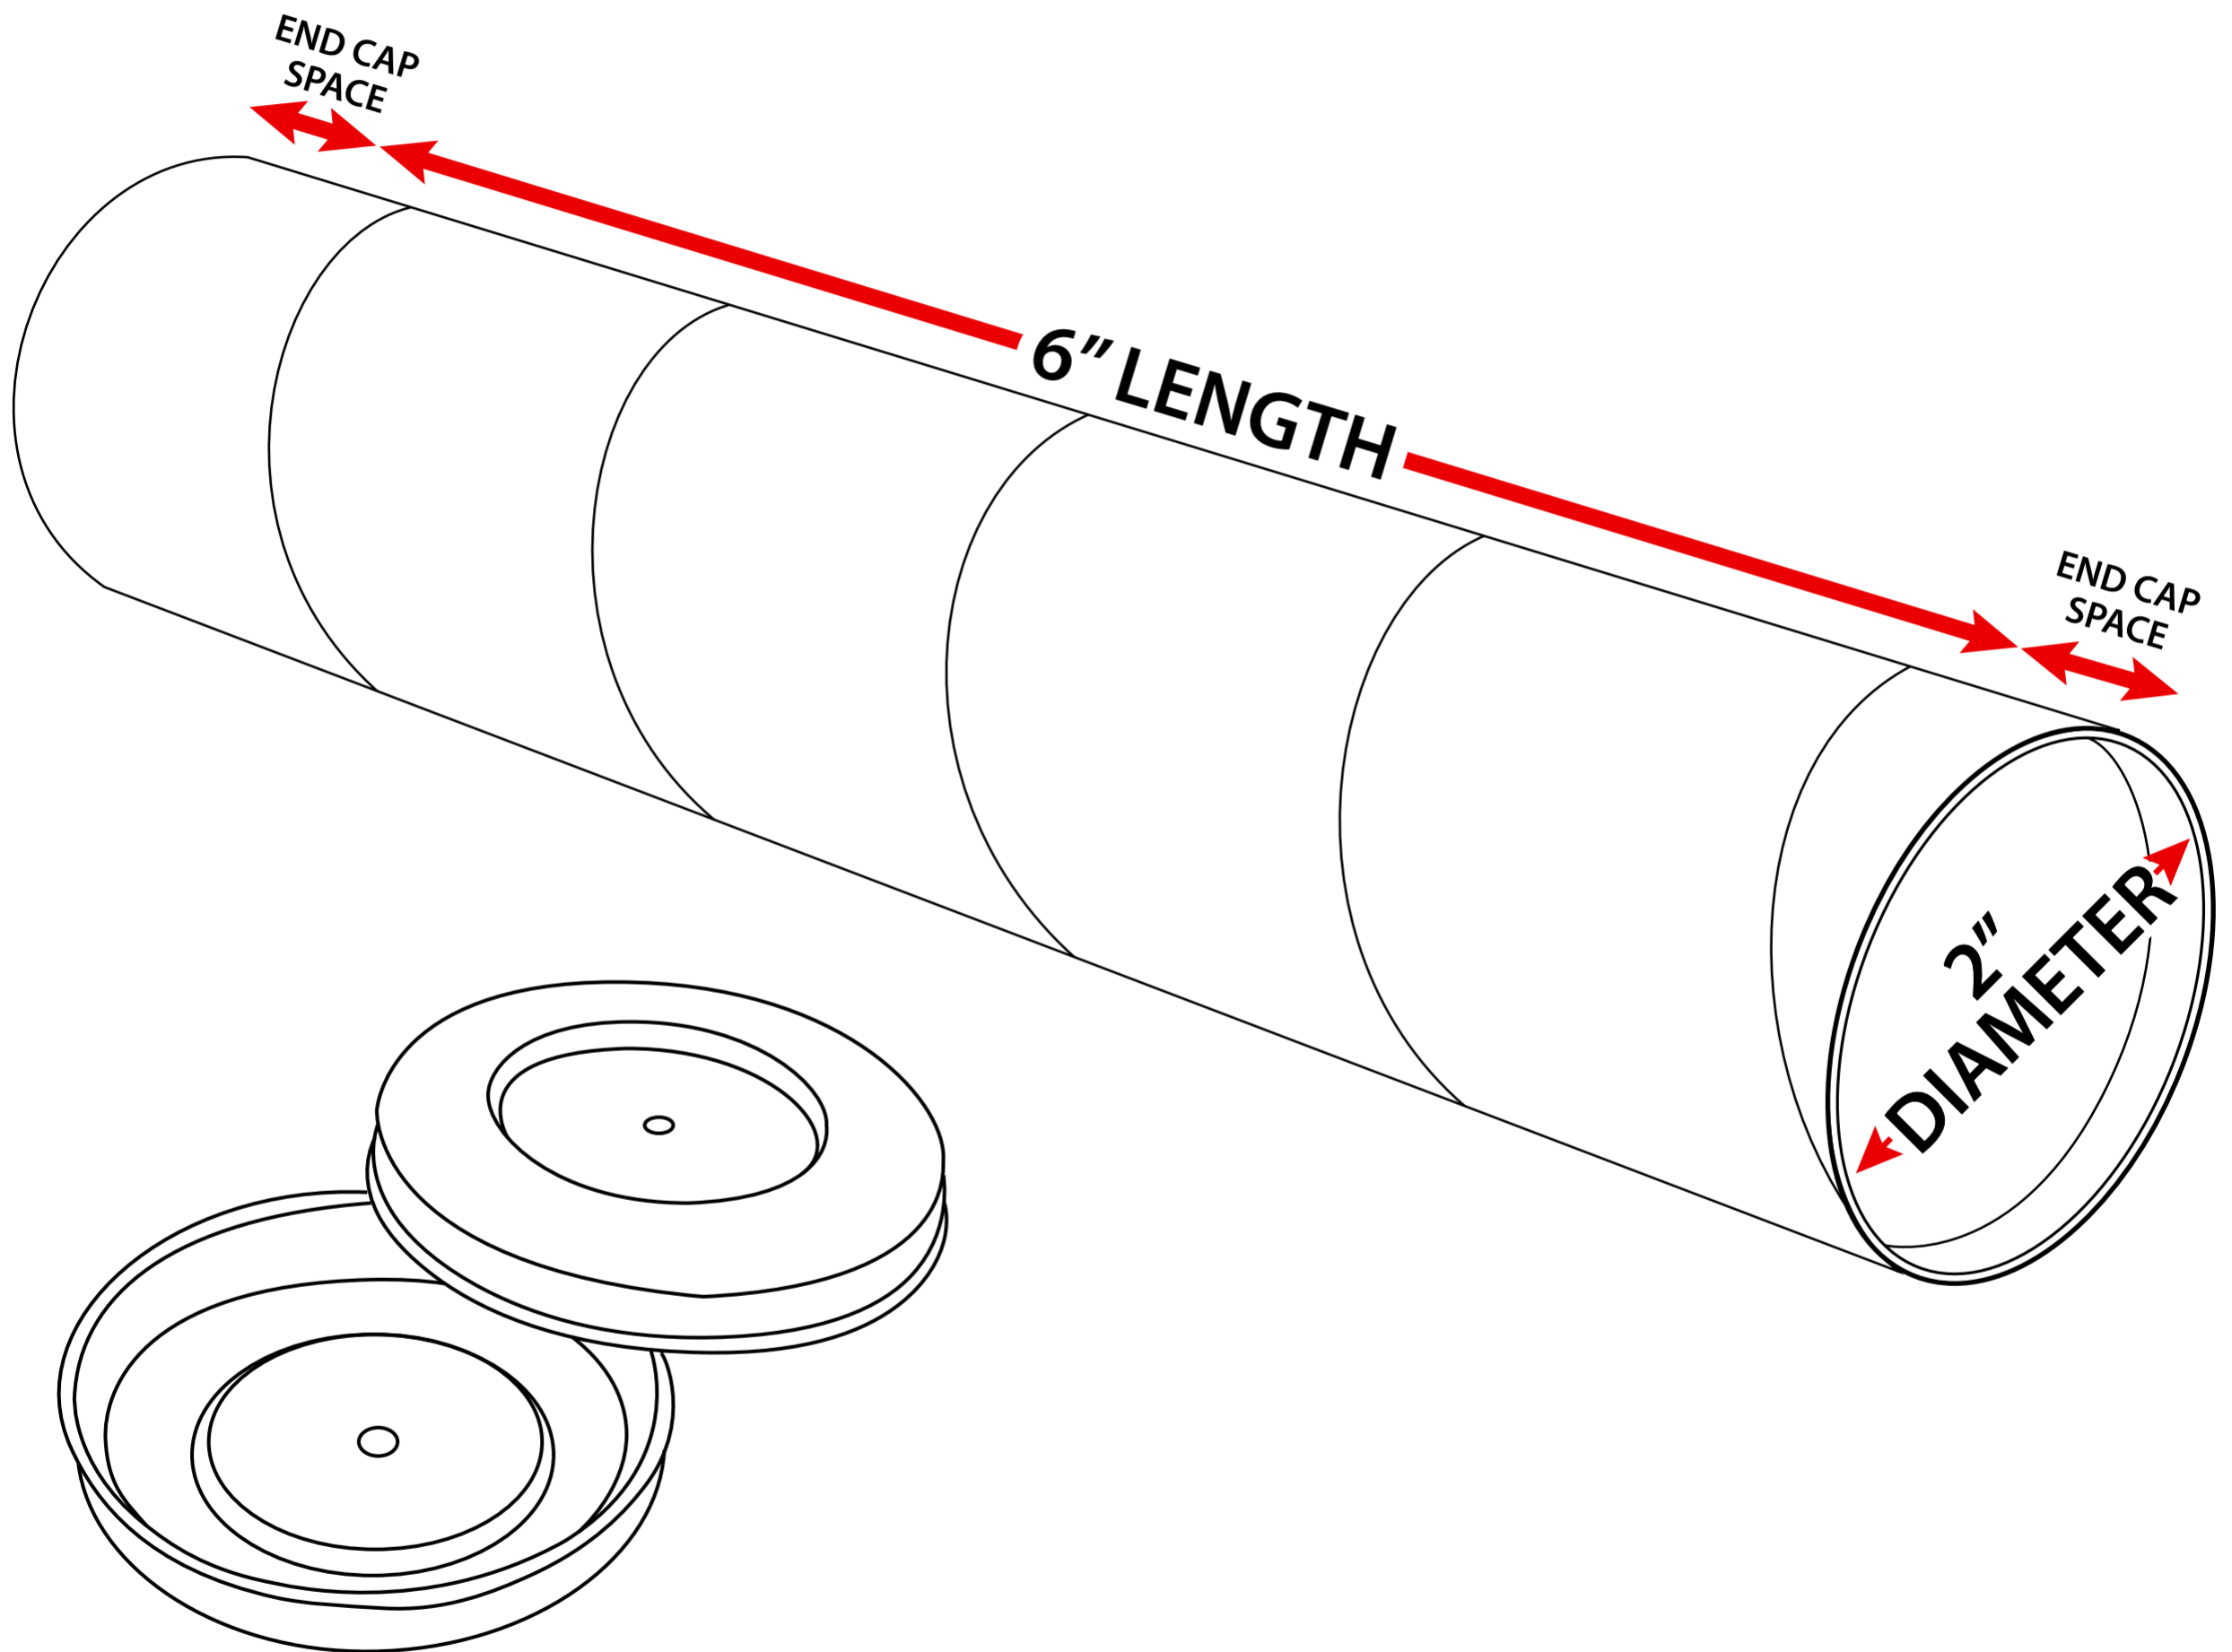

Measuring 2" x 6" White Mailing Tubes

2" Diameter x 6" Length

Sizes listed are usable space. Actual tube lengths are longer to accommodate plastic end caps.