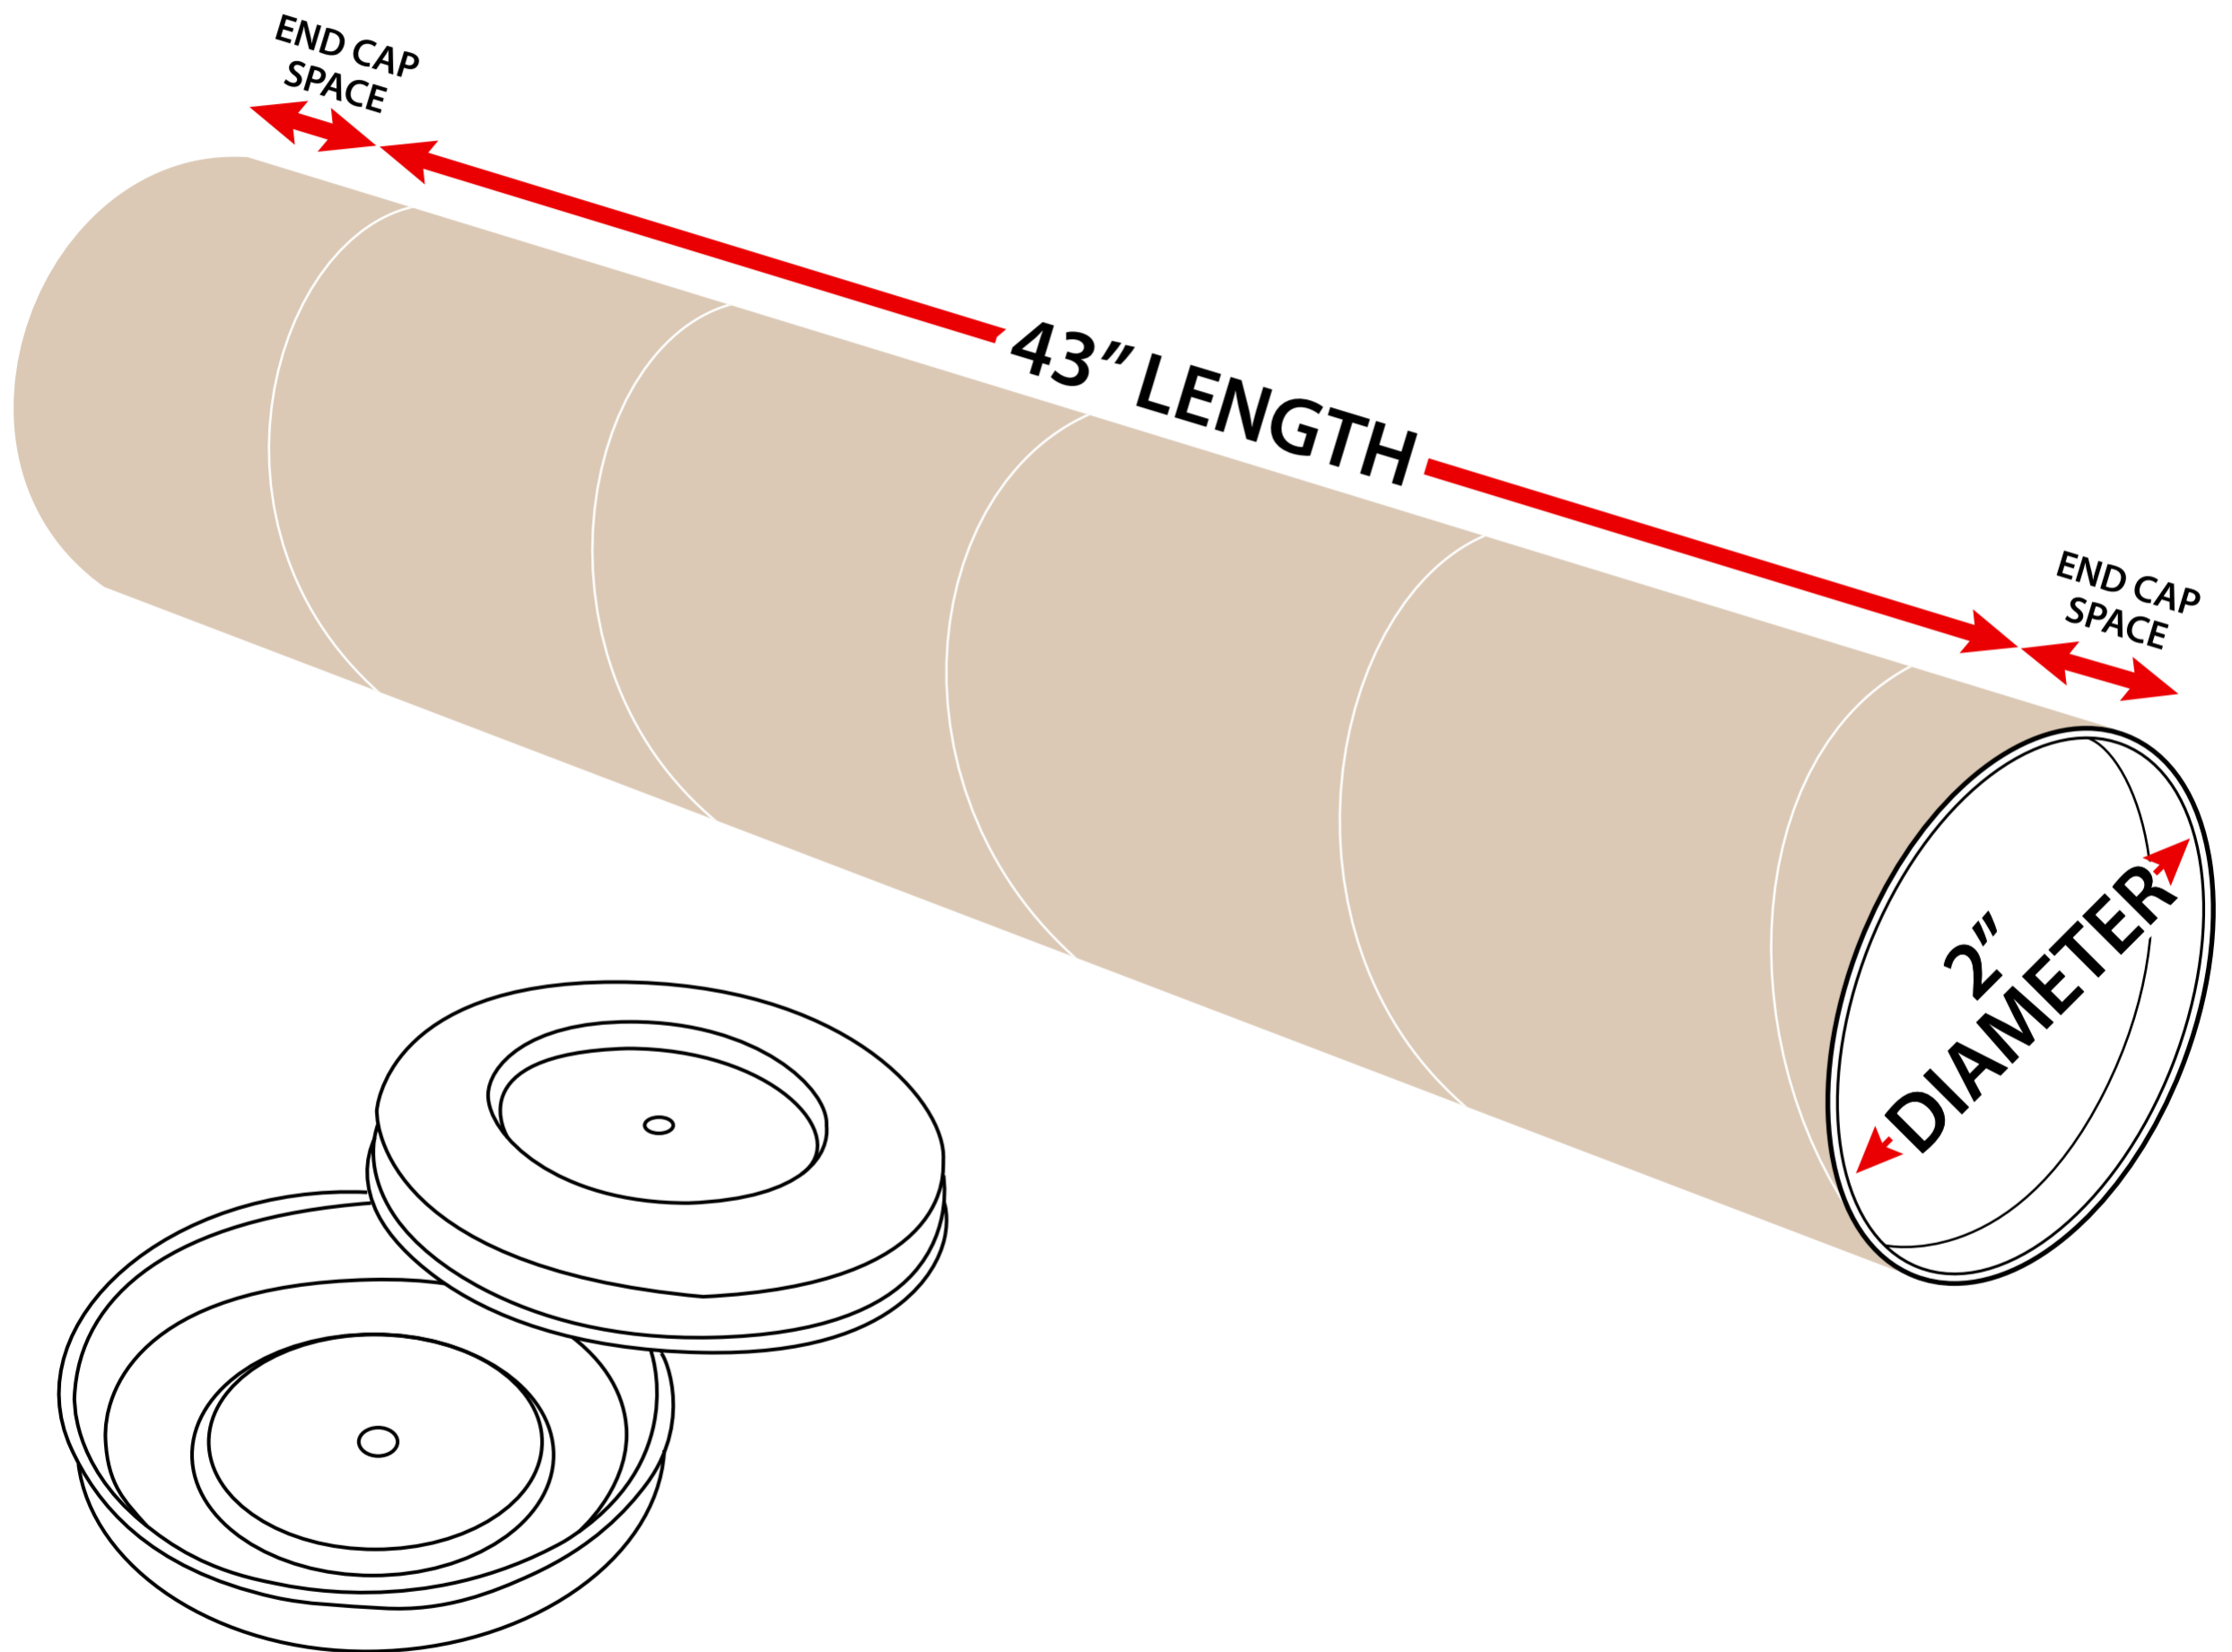

# Measuring 2" x 43" Kraft Mailing Tubes

2" Diameter x 43" Length

Sizes listed are usable space. Actual tube lengths are longer to accommodate plastic end caps.