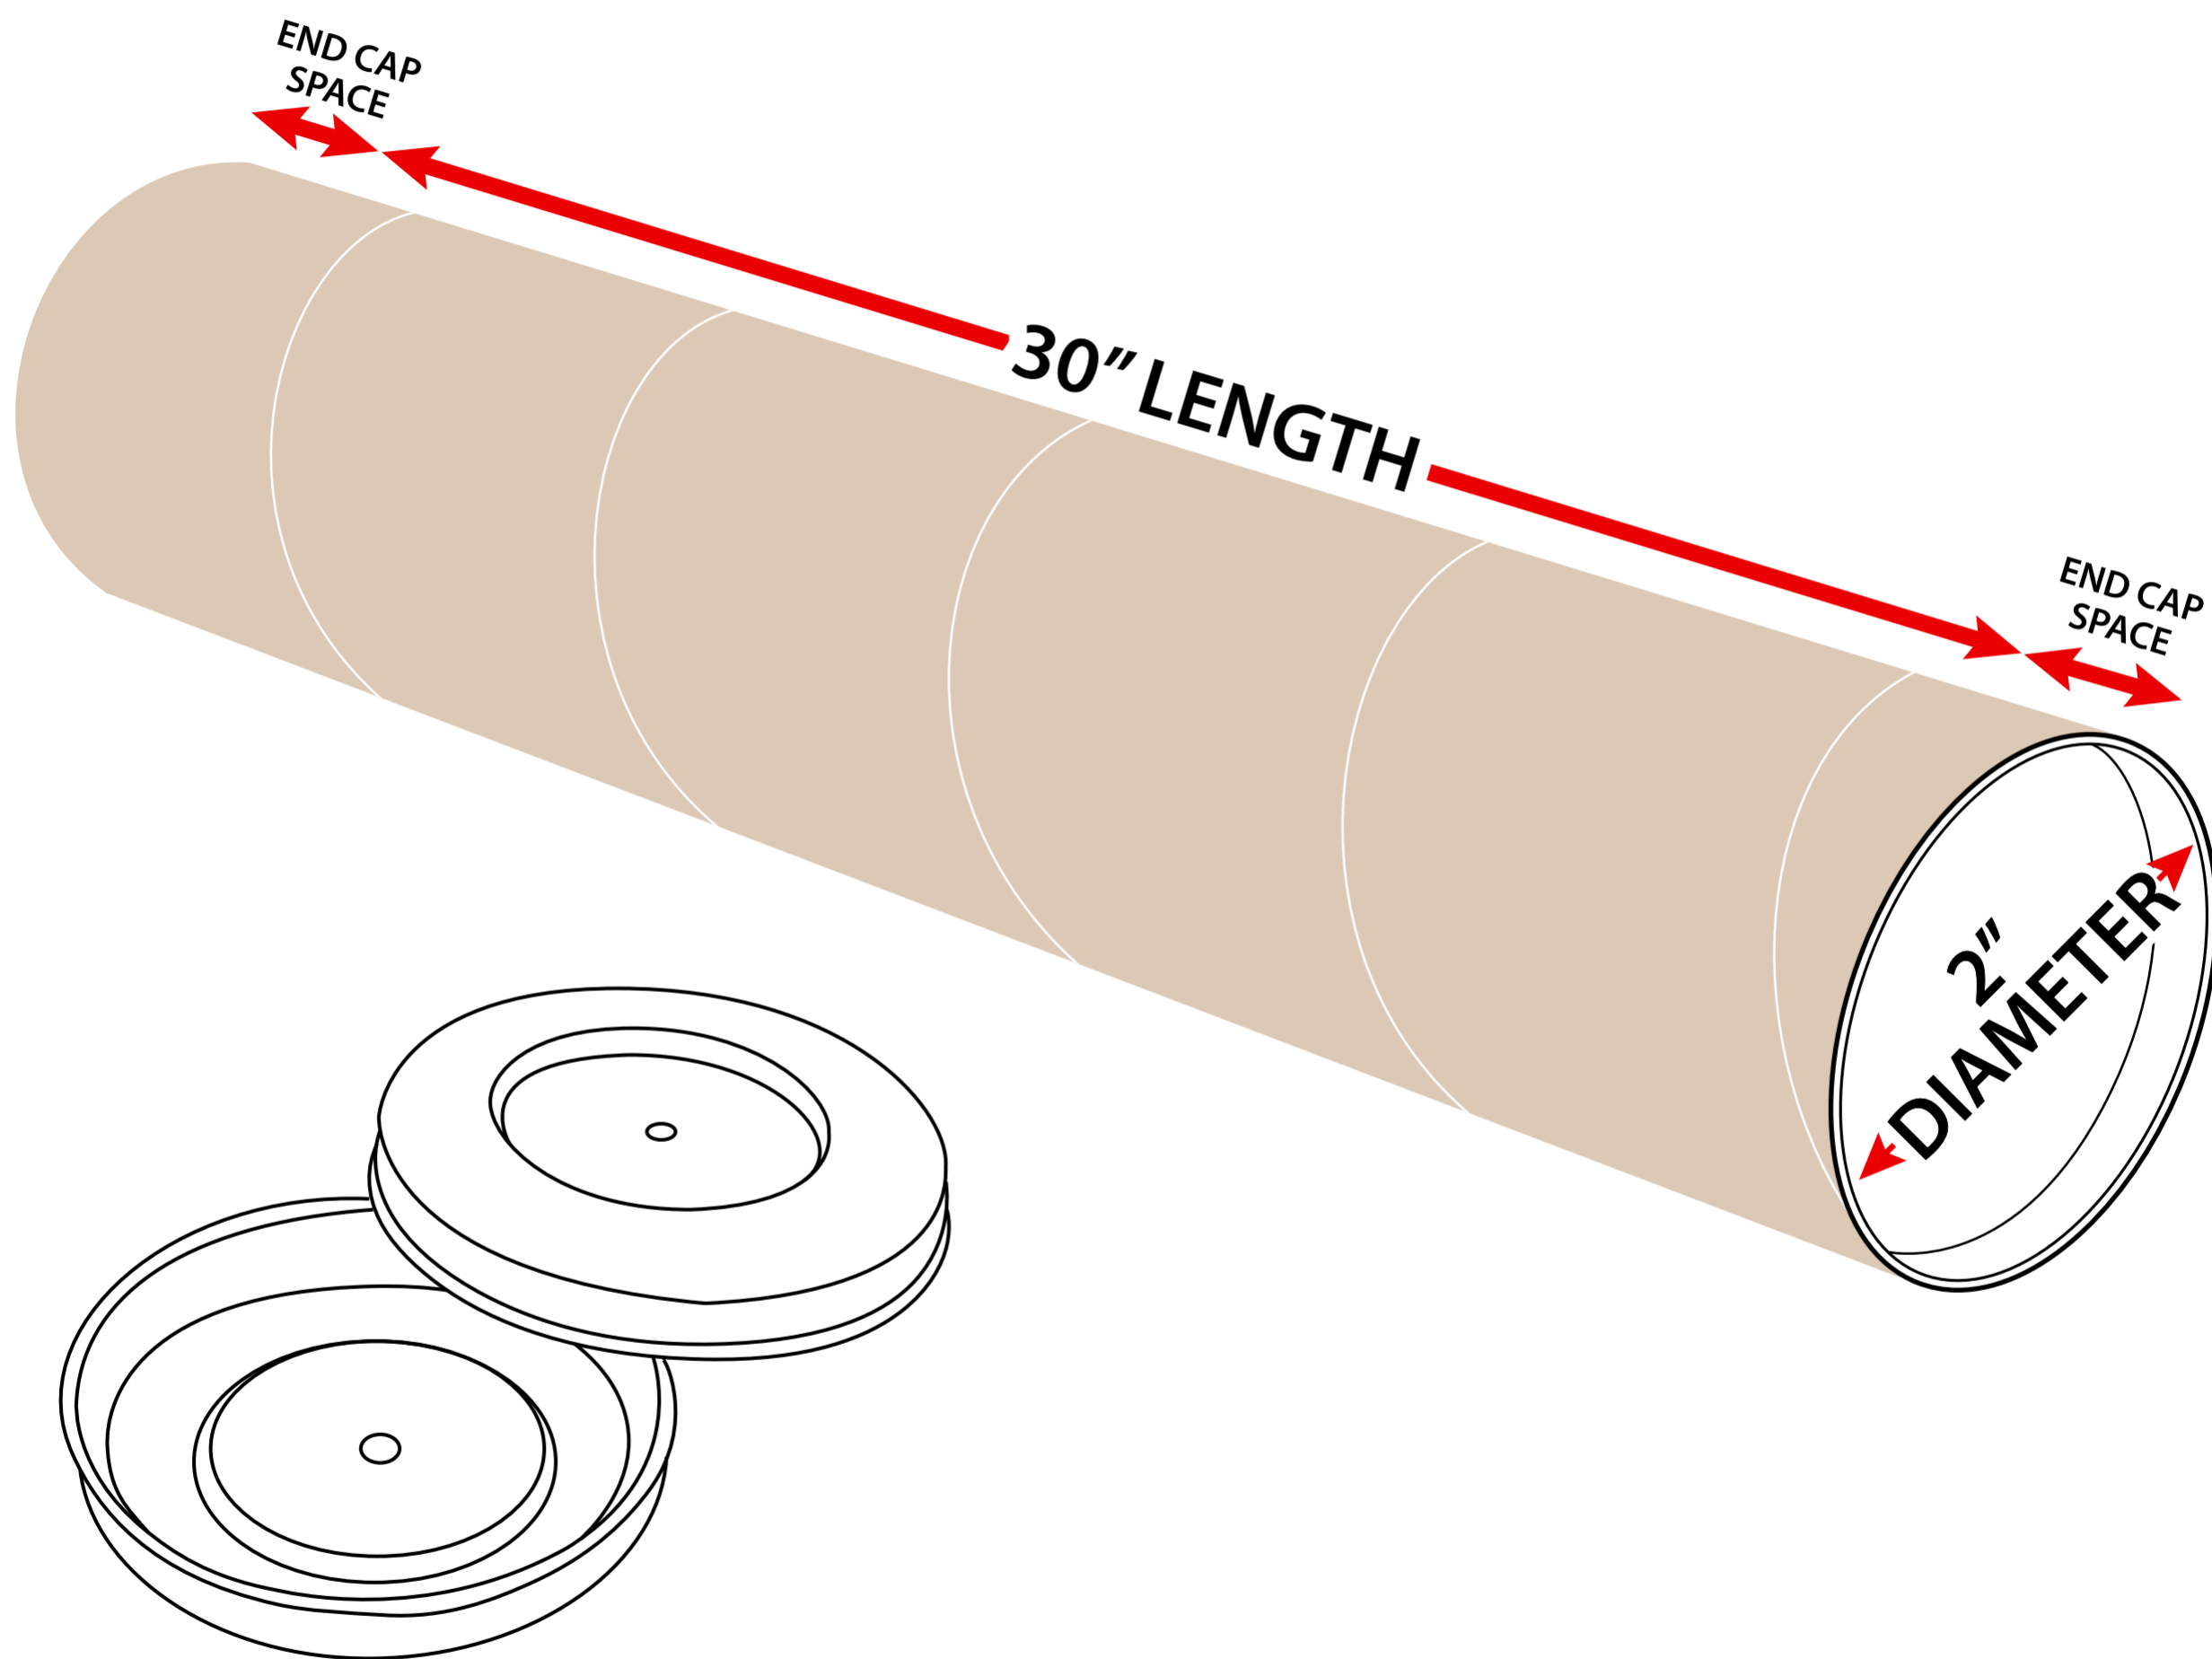

Measuring 2" x 30" Kraft Mailing Tubes

2" Diameter x 30" Length

Sizes listed are usable space. Actual tube lengths are longer to accommodate plastic end caps.