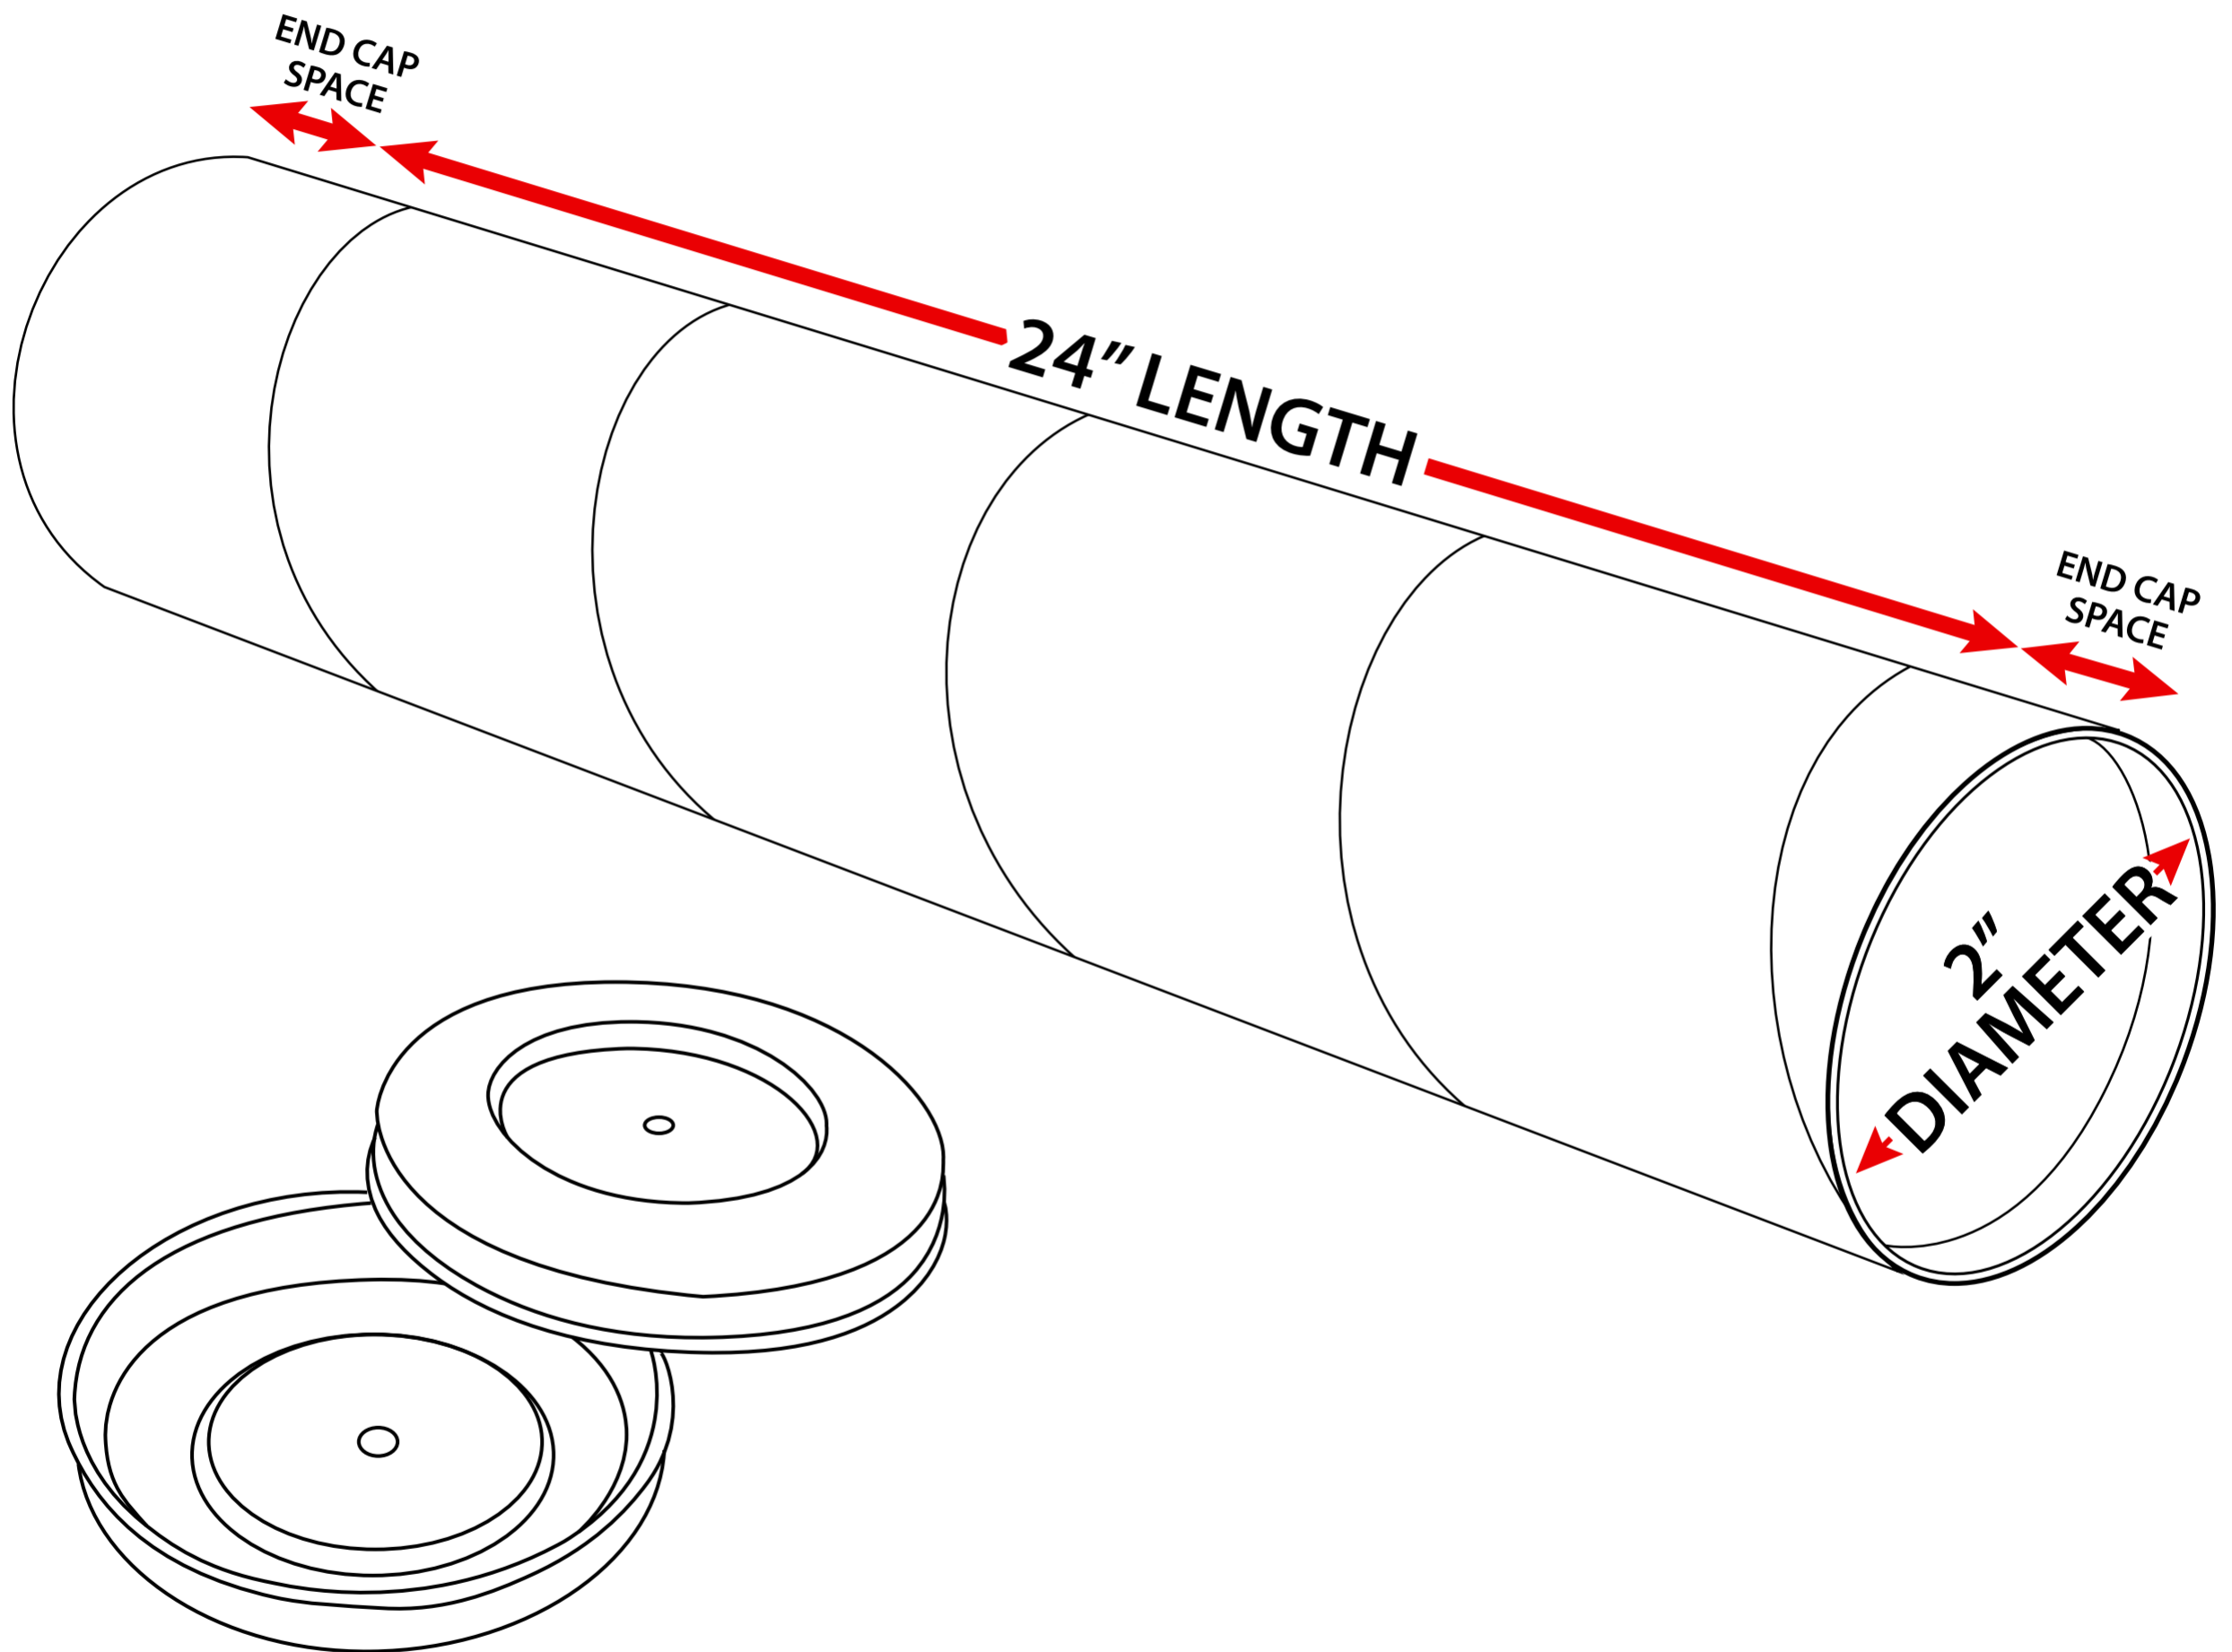

# Measuring 2" x 24" White Mailing Tubes

2" Diameter x 24" Length

Sizes listed are usable space. Actual tube lengths are longer to accommodate plastic end caps.