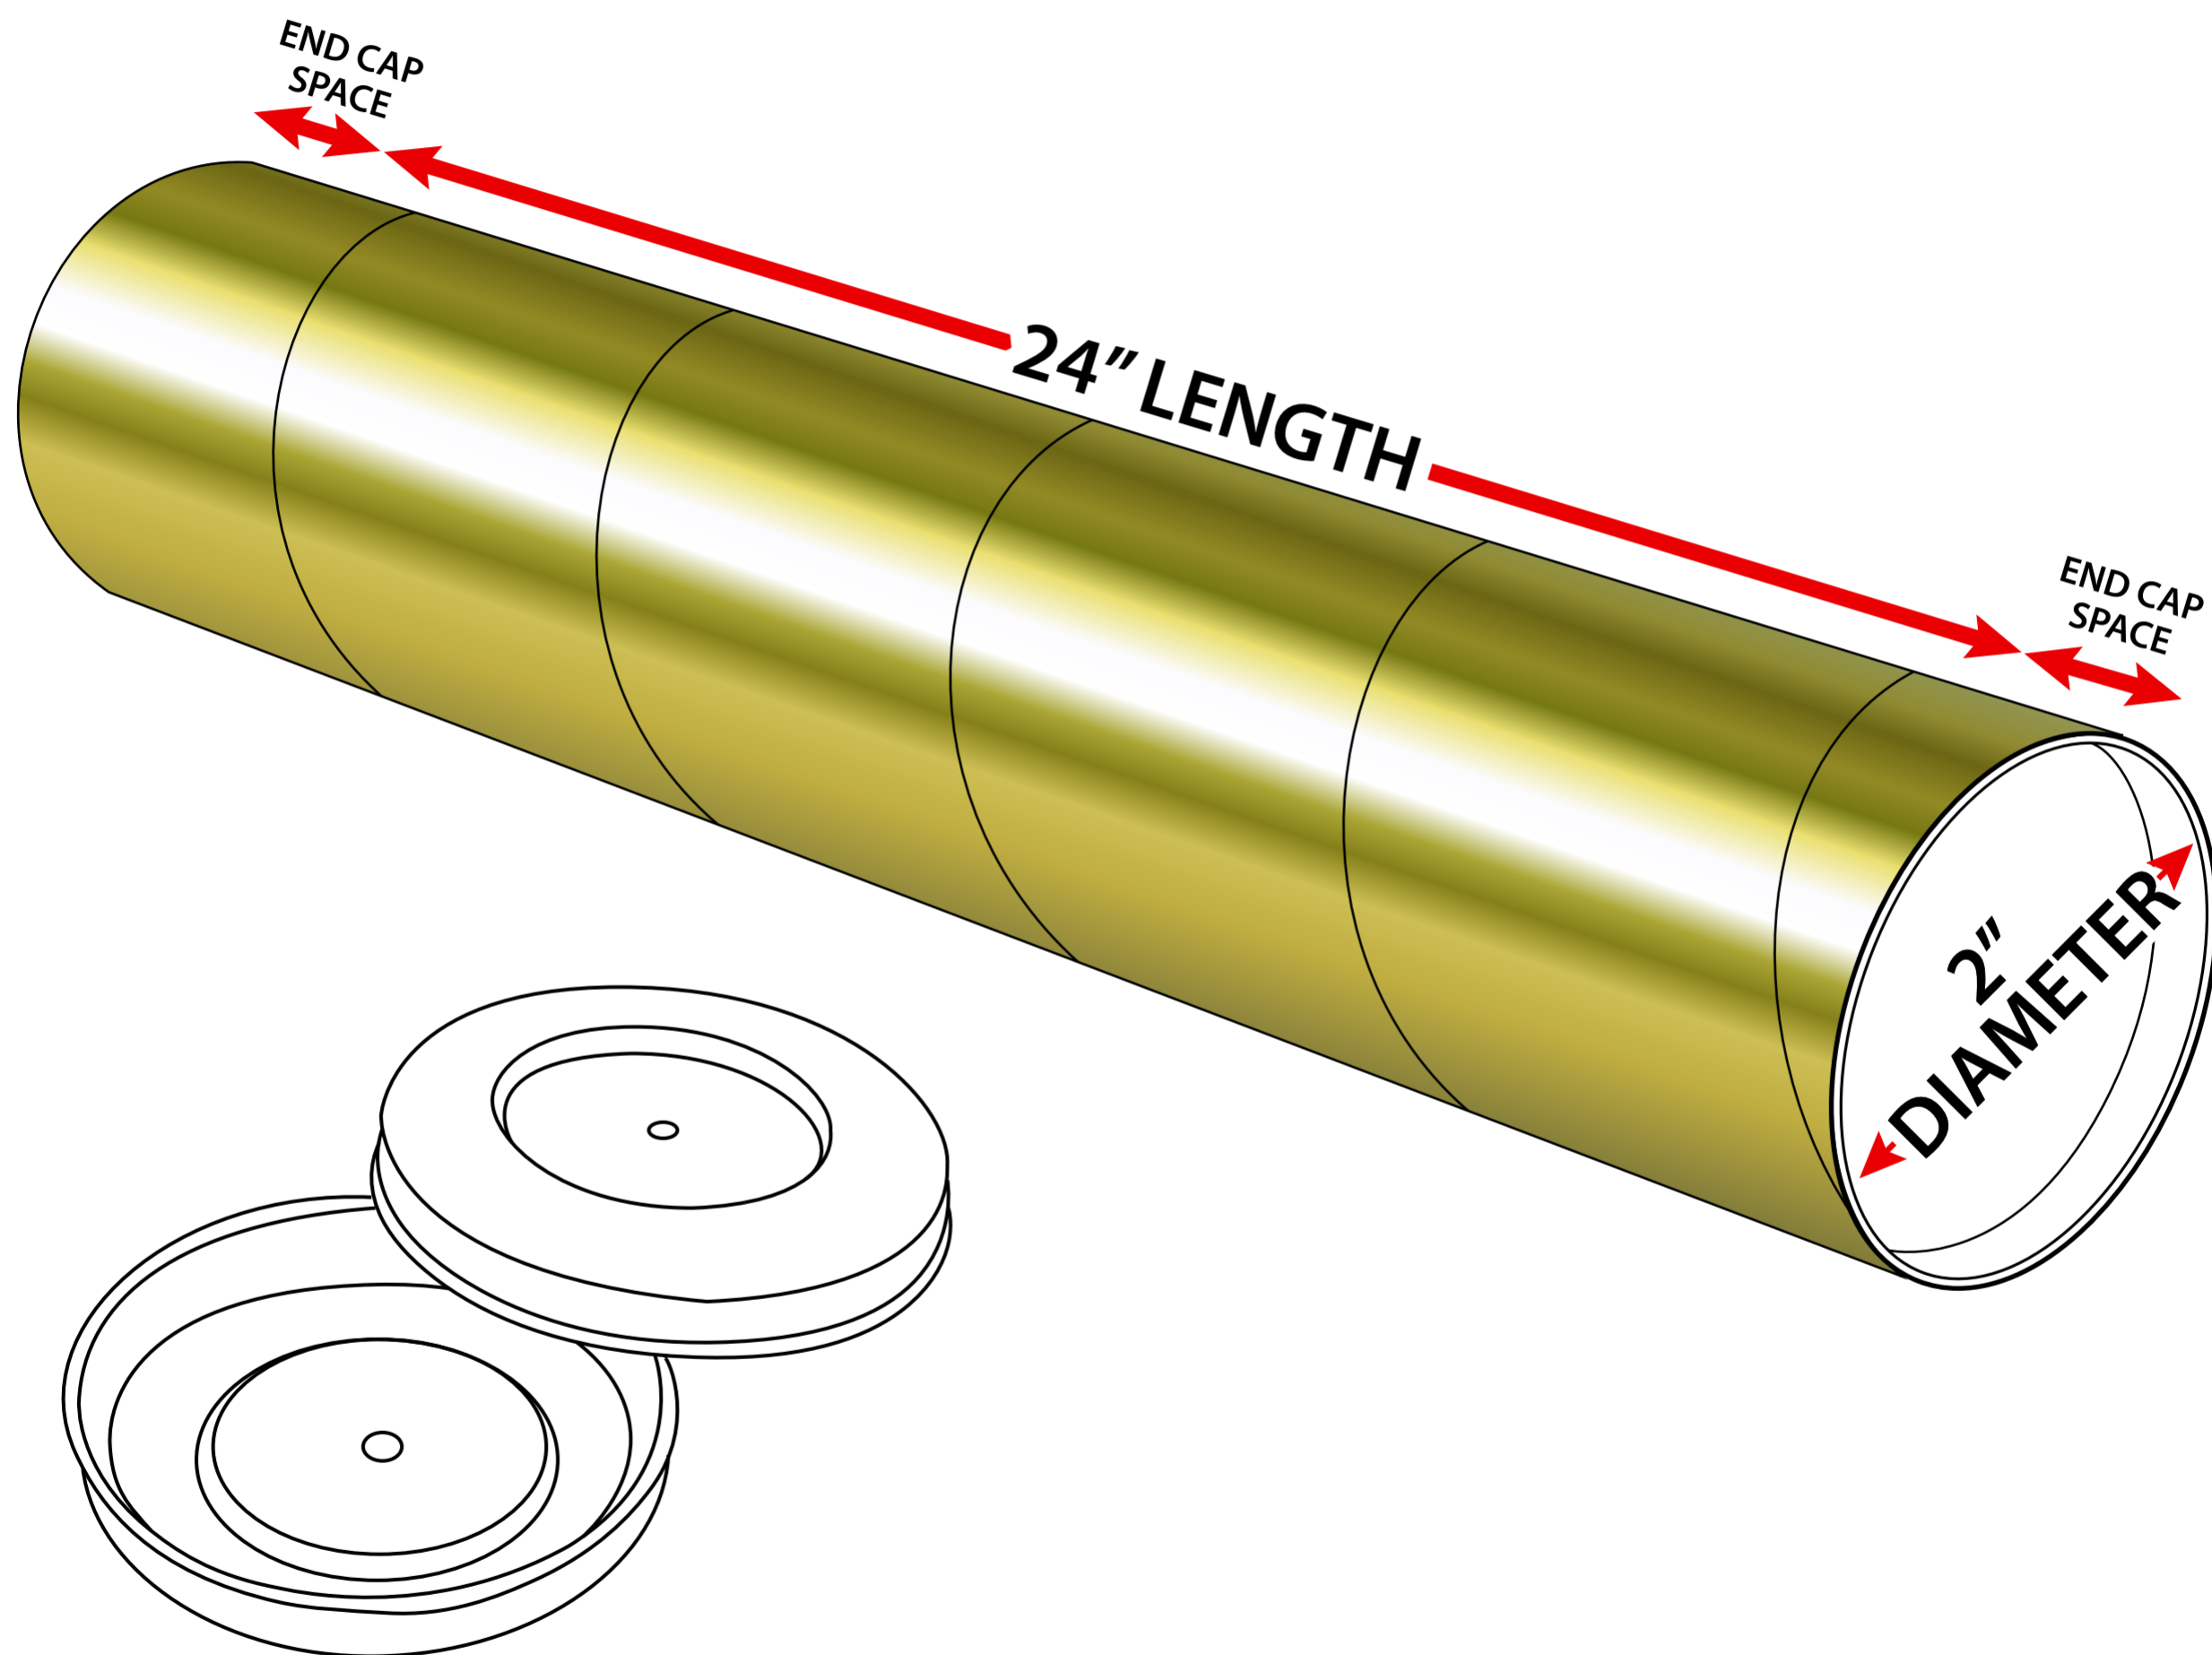

Measuring 2" x 24" White Mailing Tubes

2" Diameter x 24" Length

Sizes listed are usable space. Actual tube lengths are longer to accommodate plastic end caps.