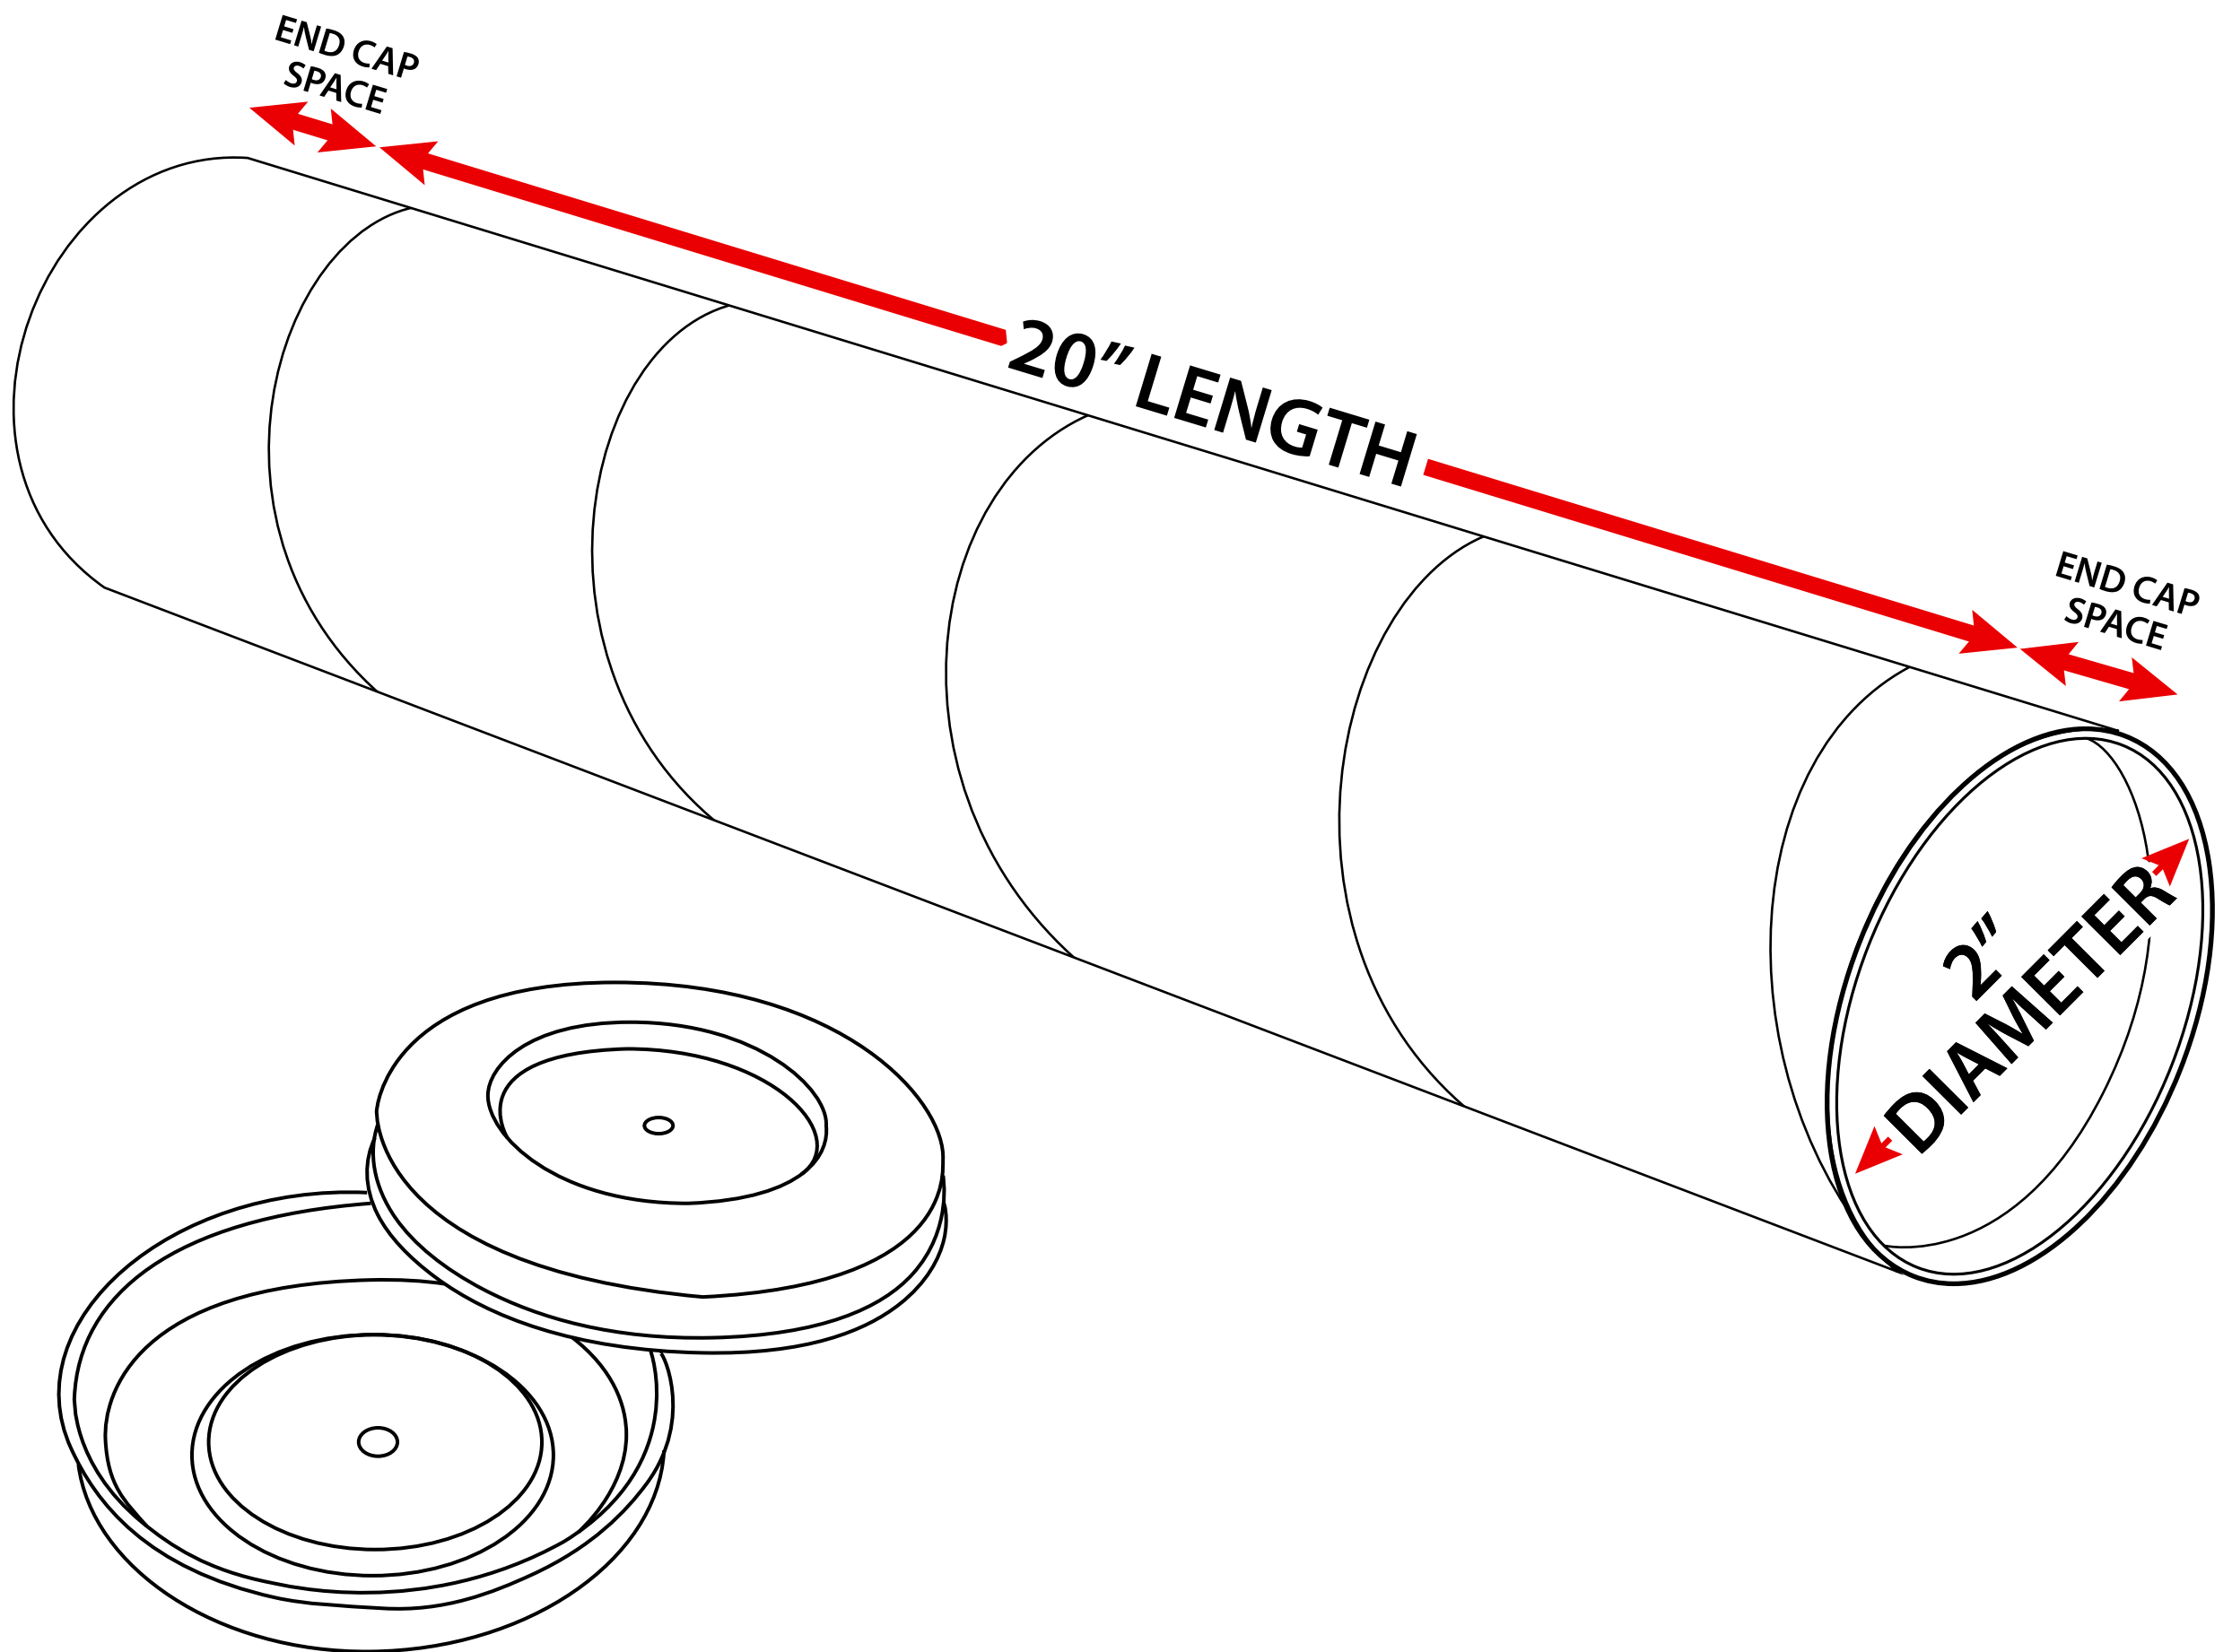

Measuring 2" x 20" White Mailing Tubes

2" Diameter x 20" Length

Sizes listed are usable space. Actual tube lengths are longer to accommodate plastic end caps.