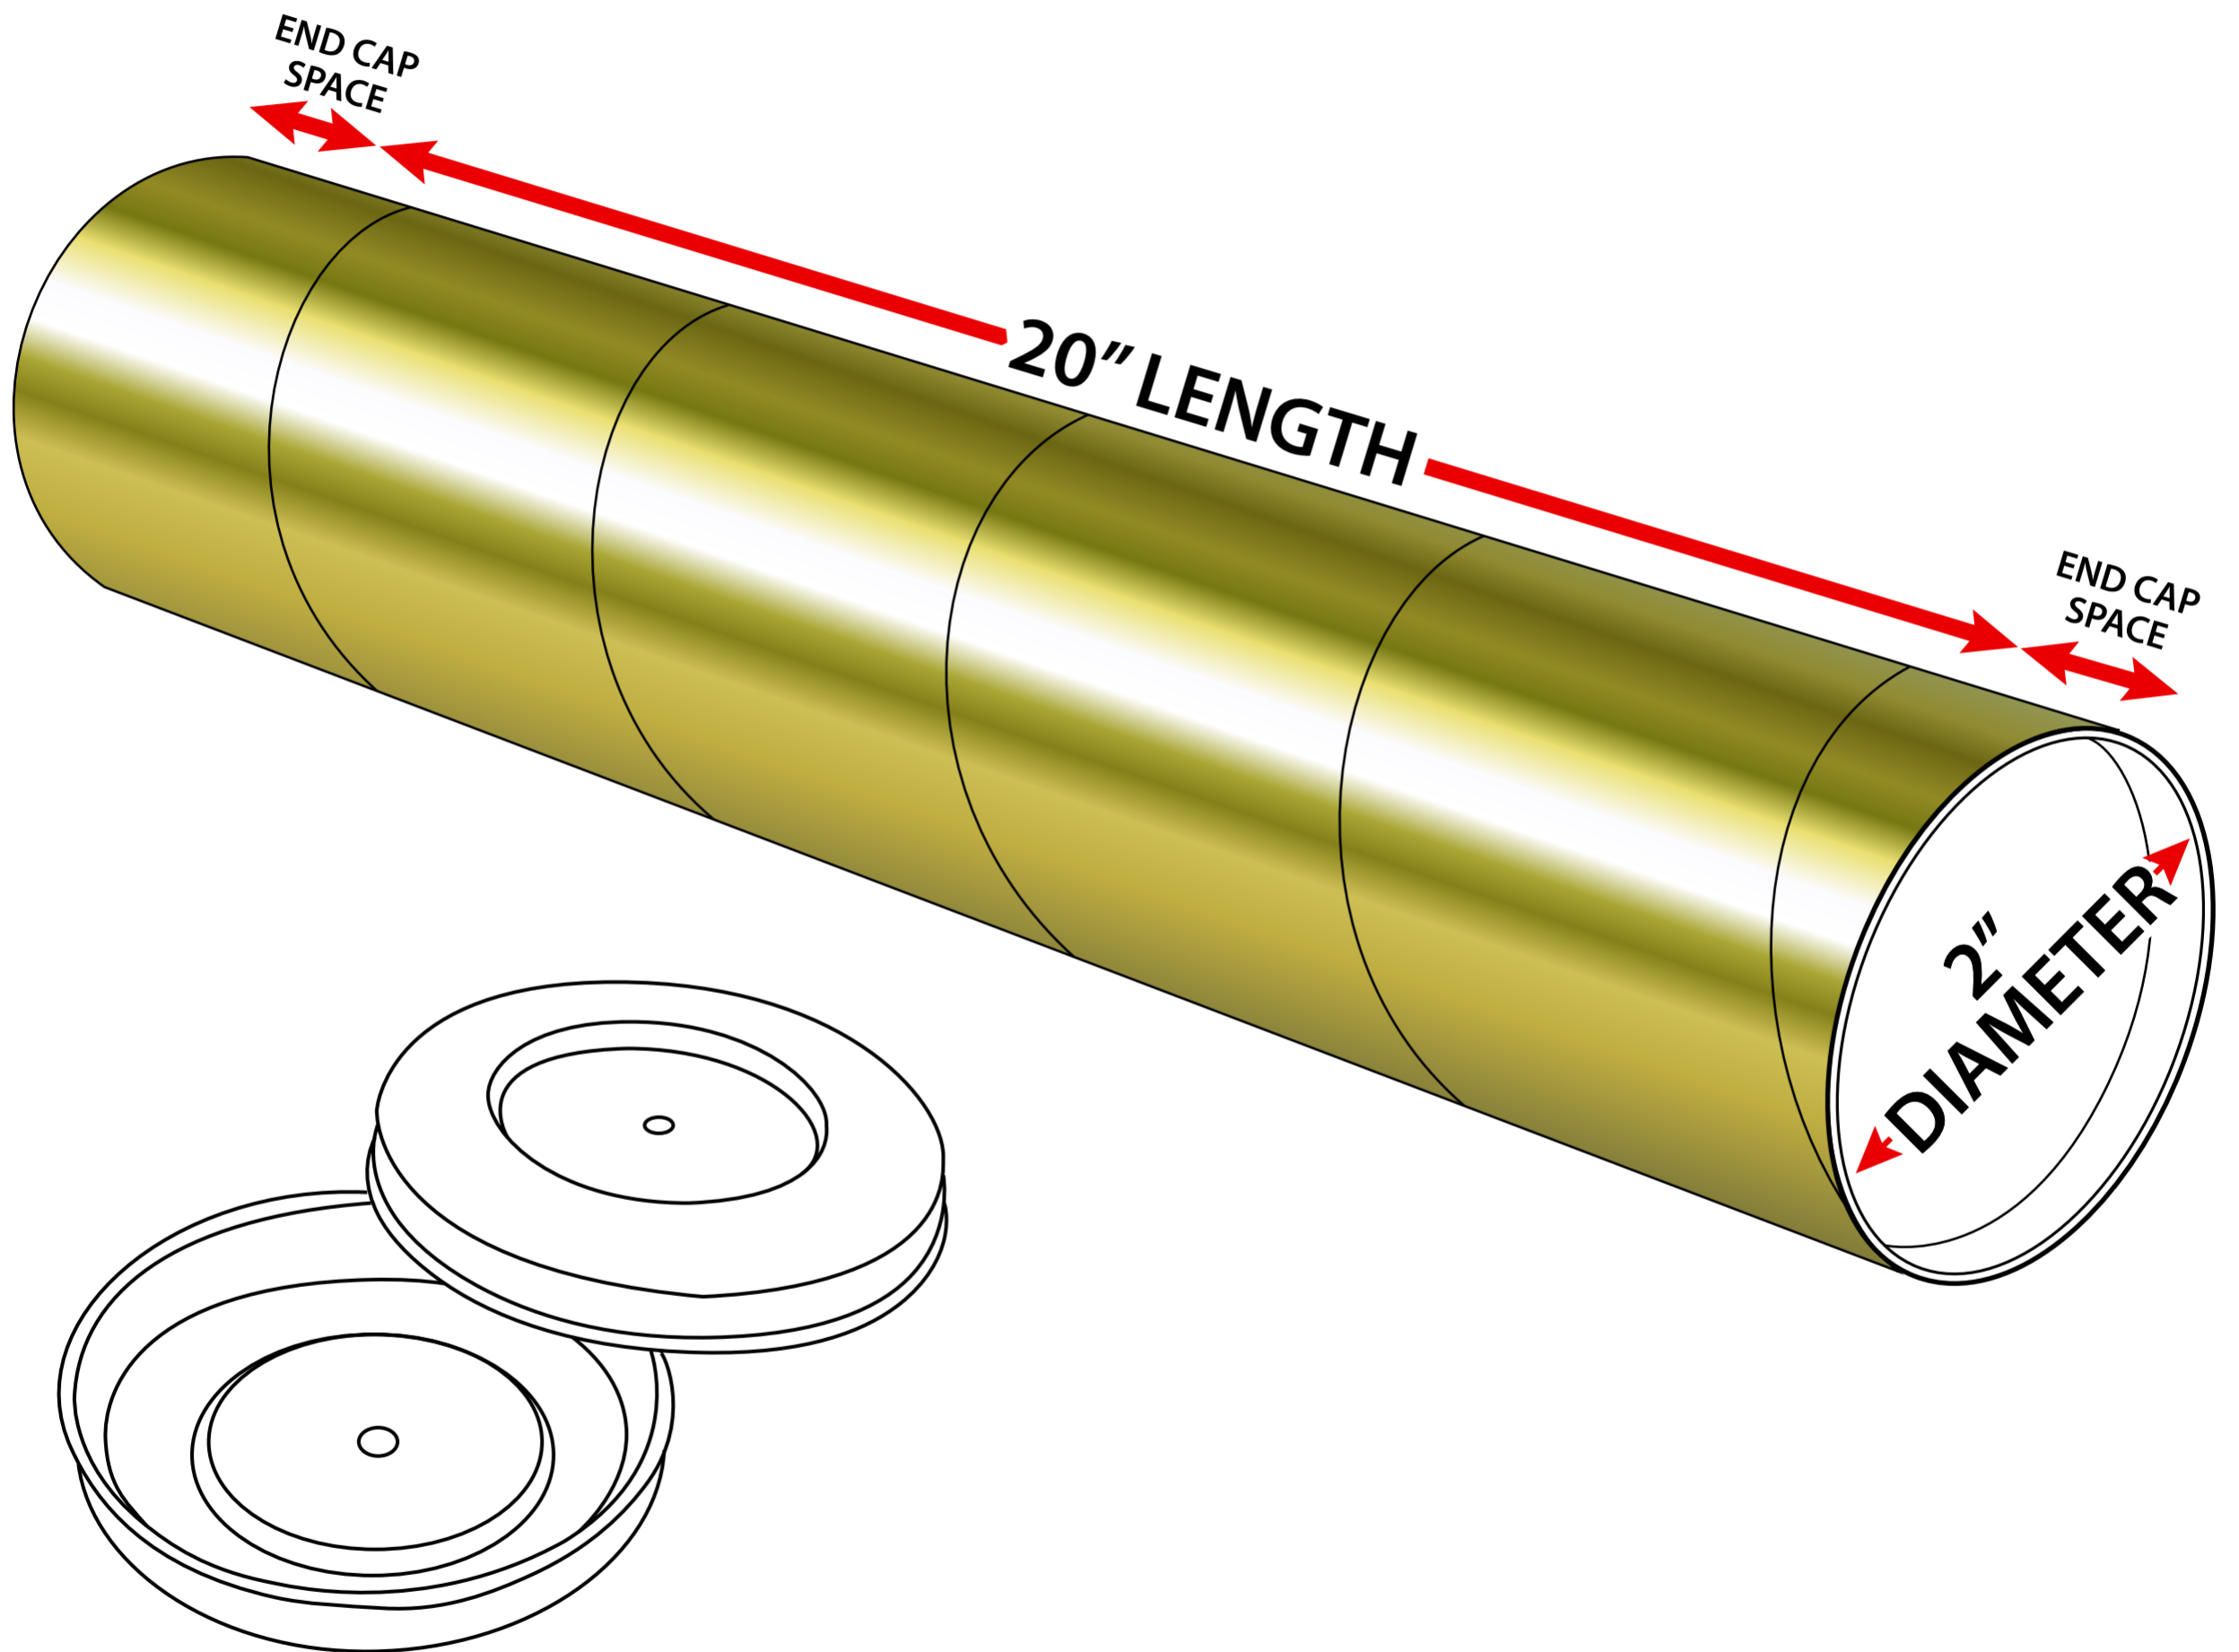

# Measuring 2" x 20" White Mailing Tubes

2" Diameter x 20" Length

Sizes listed are usable space. Actual tube lengths are longer to accommodate plastic end caps.