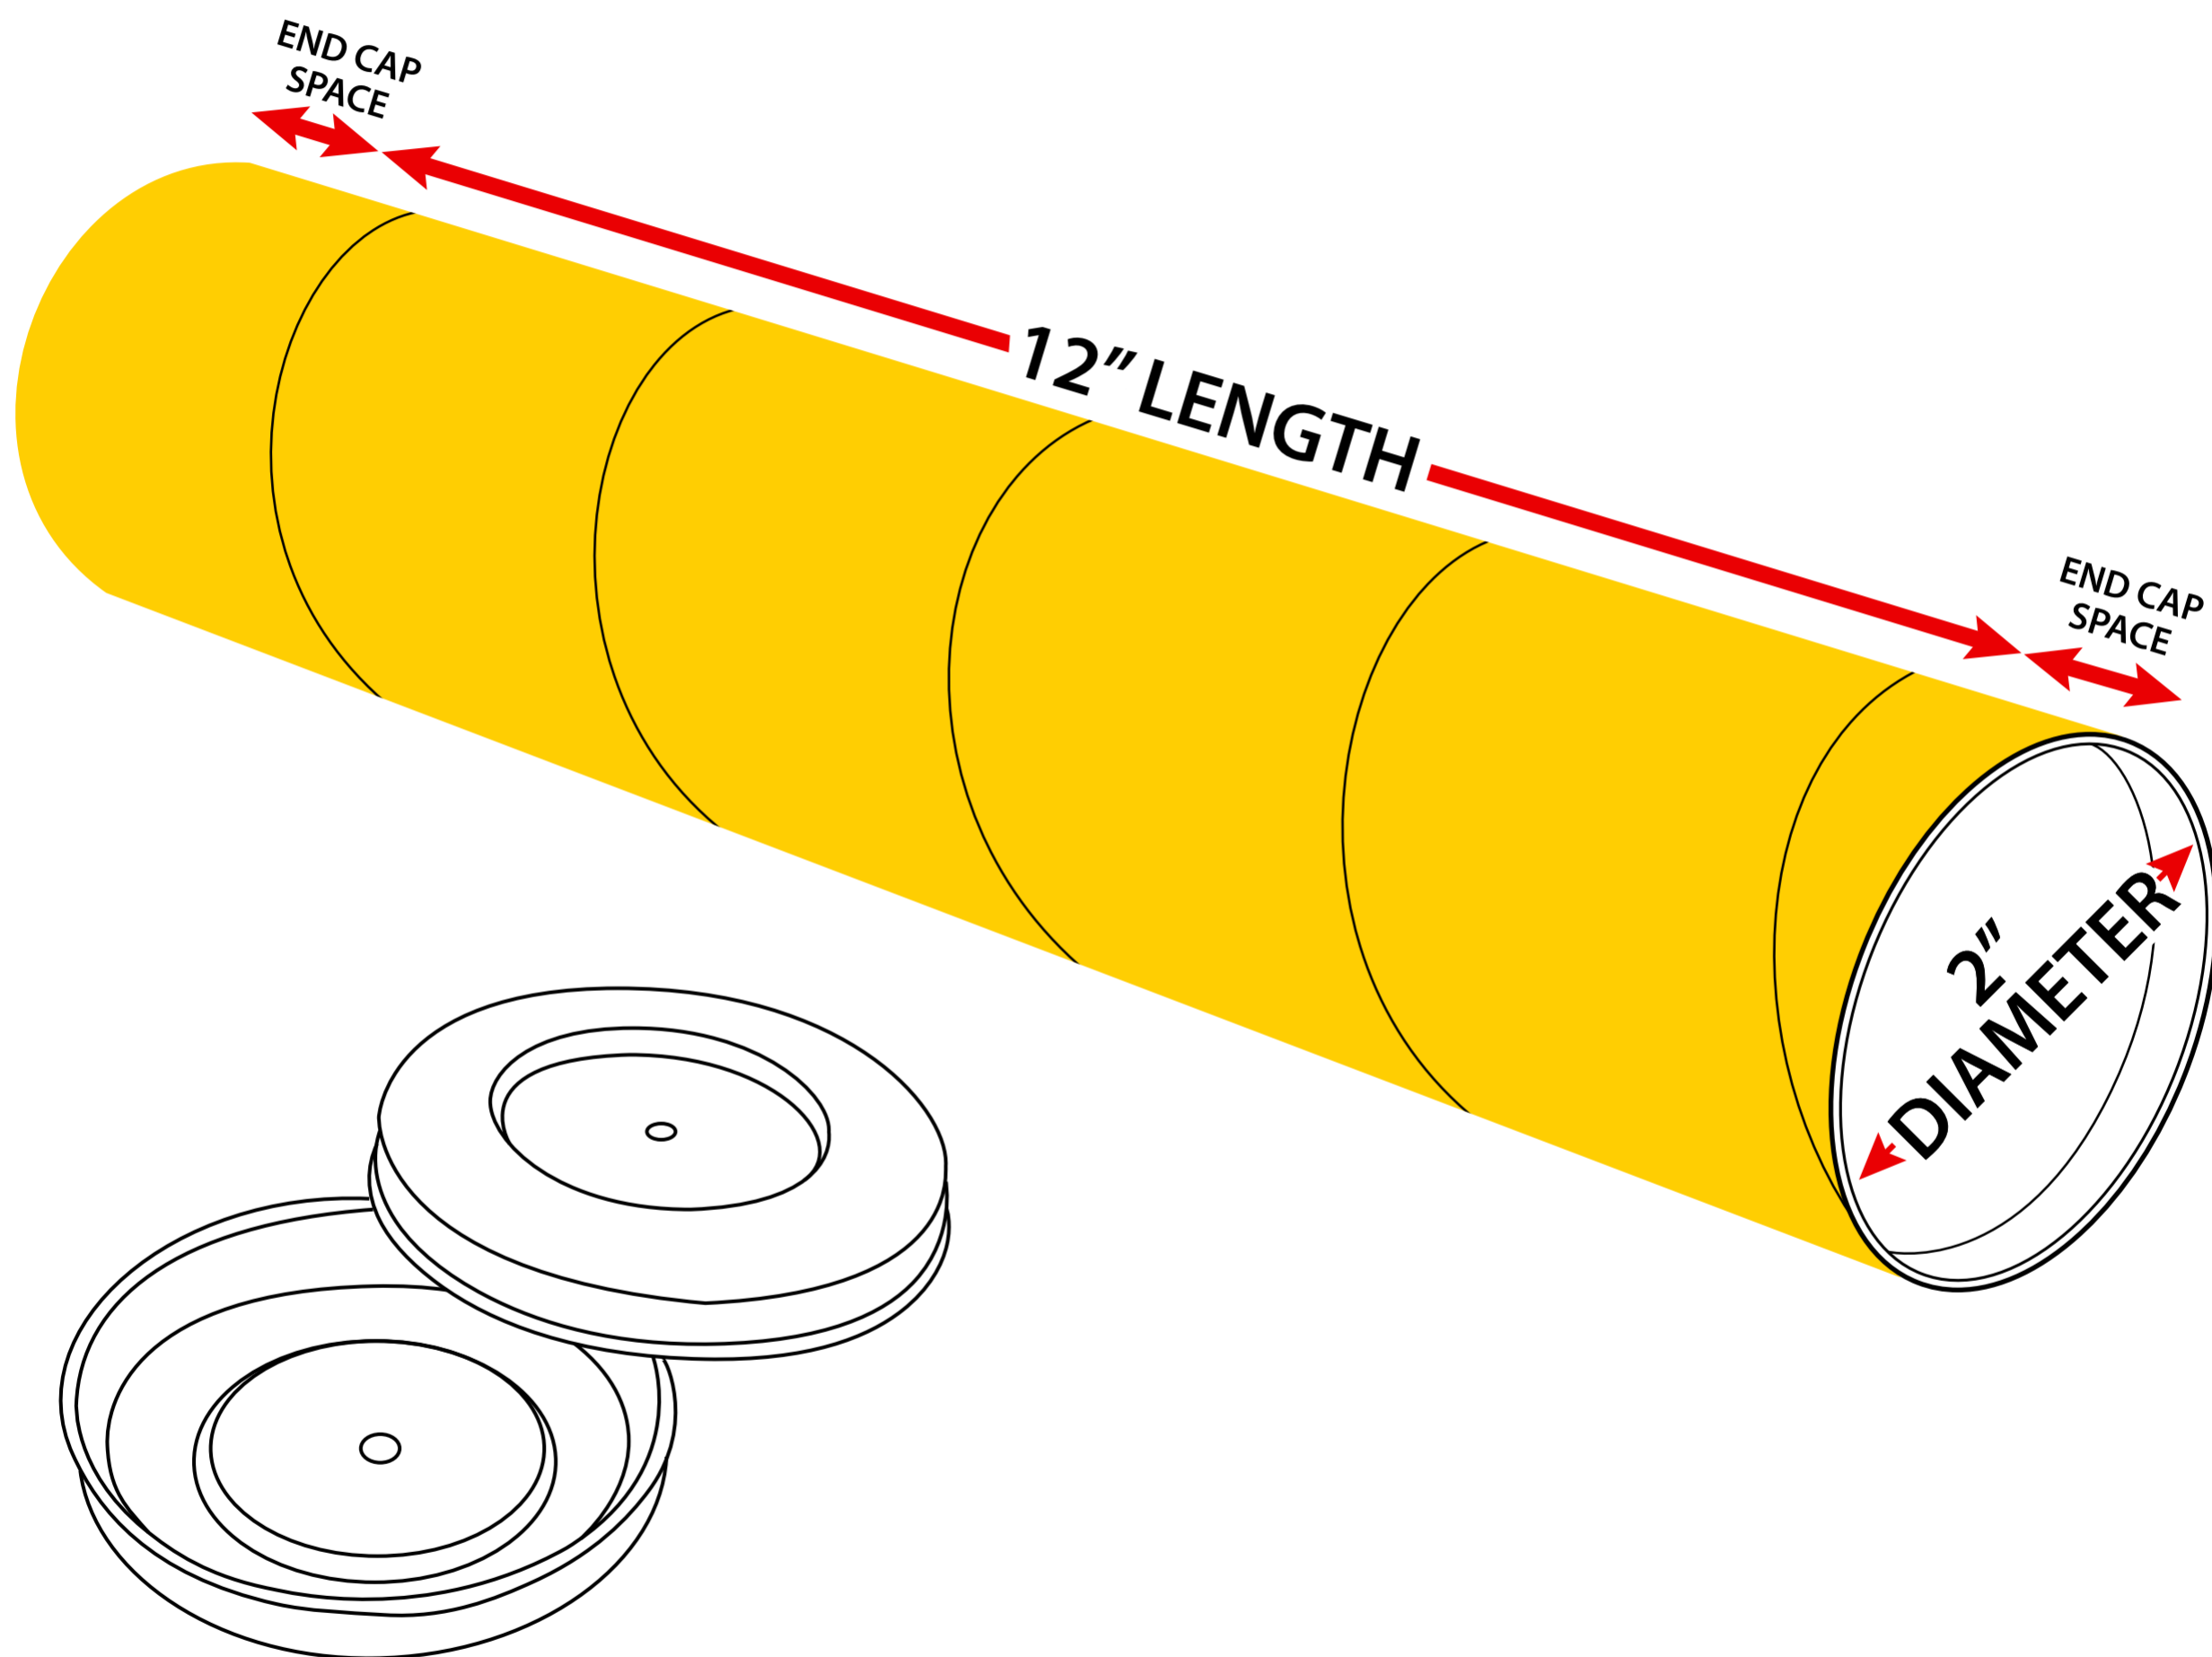

# Measuring 2" x 12" White Mailing Tubes

2" Diameter x 12" Length

Sizes listed are usable space. Actual tube lengths are longer to accommodate plastic end caps.