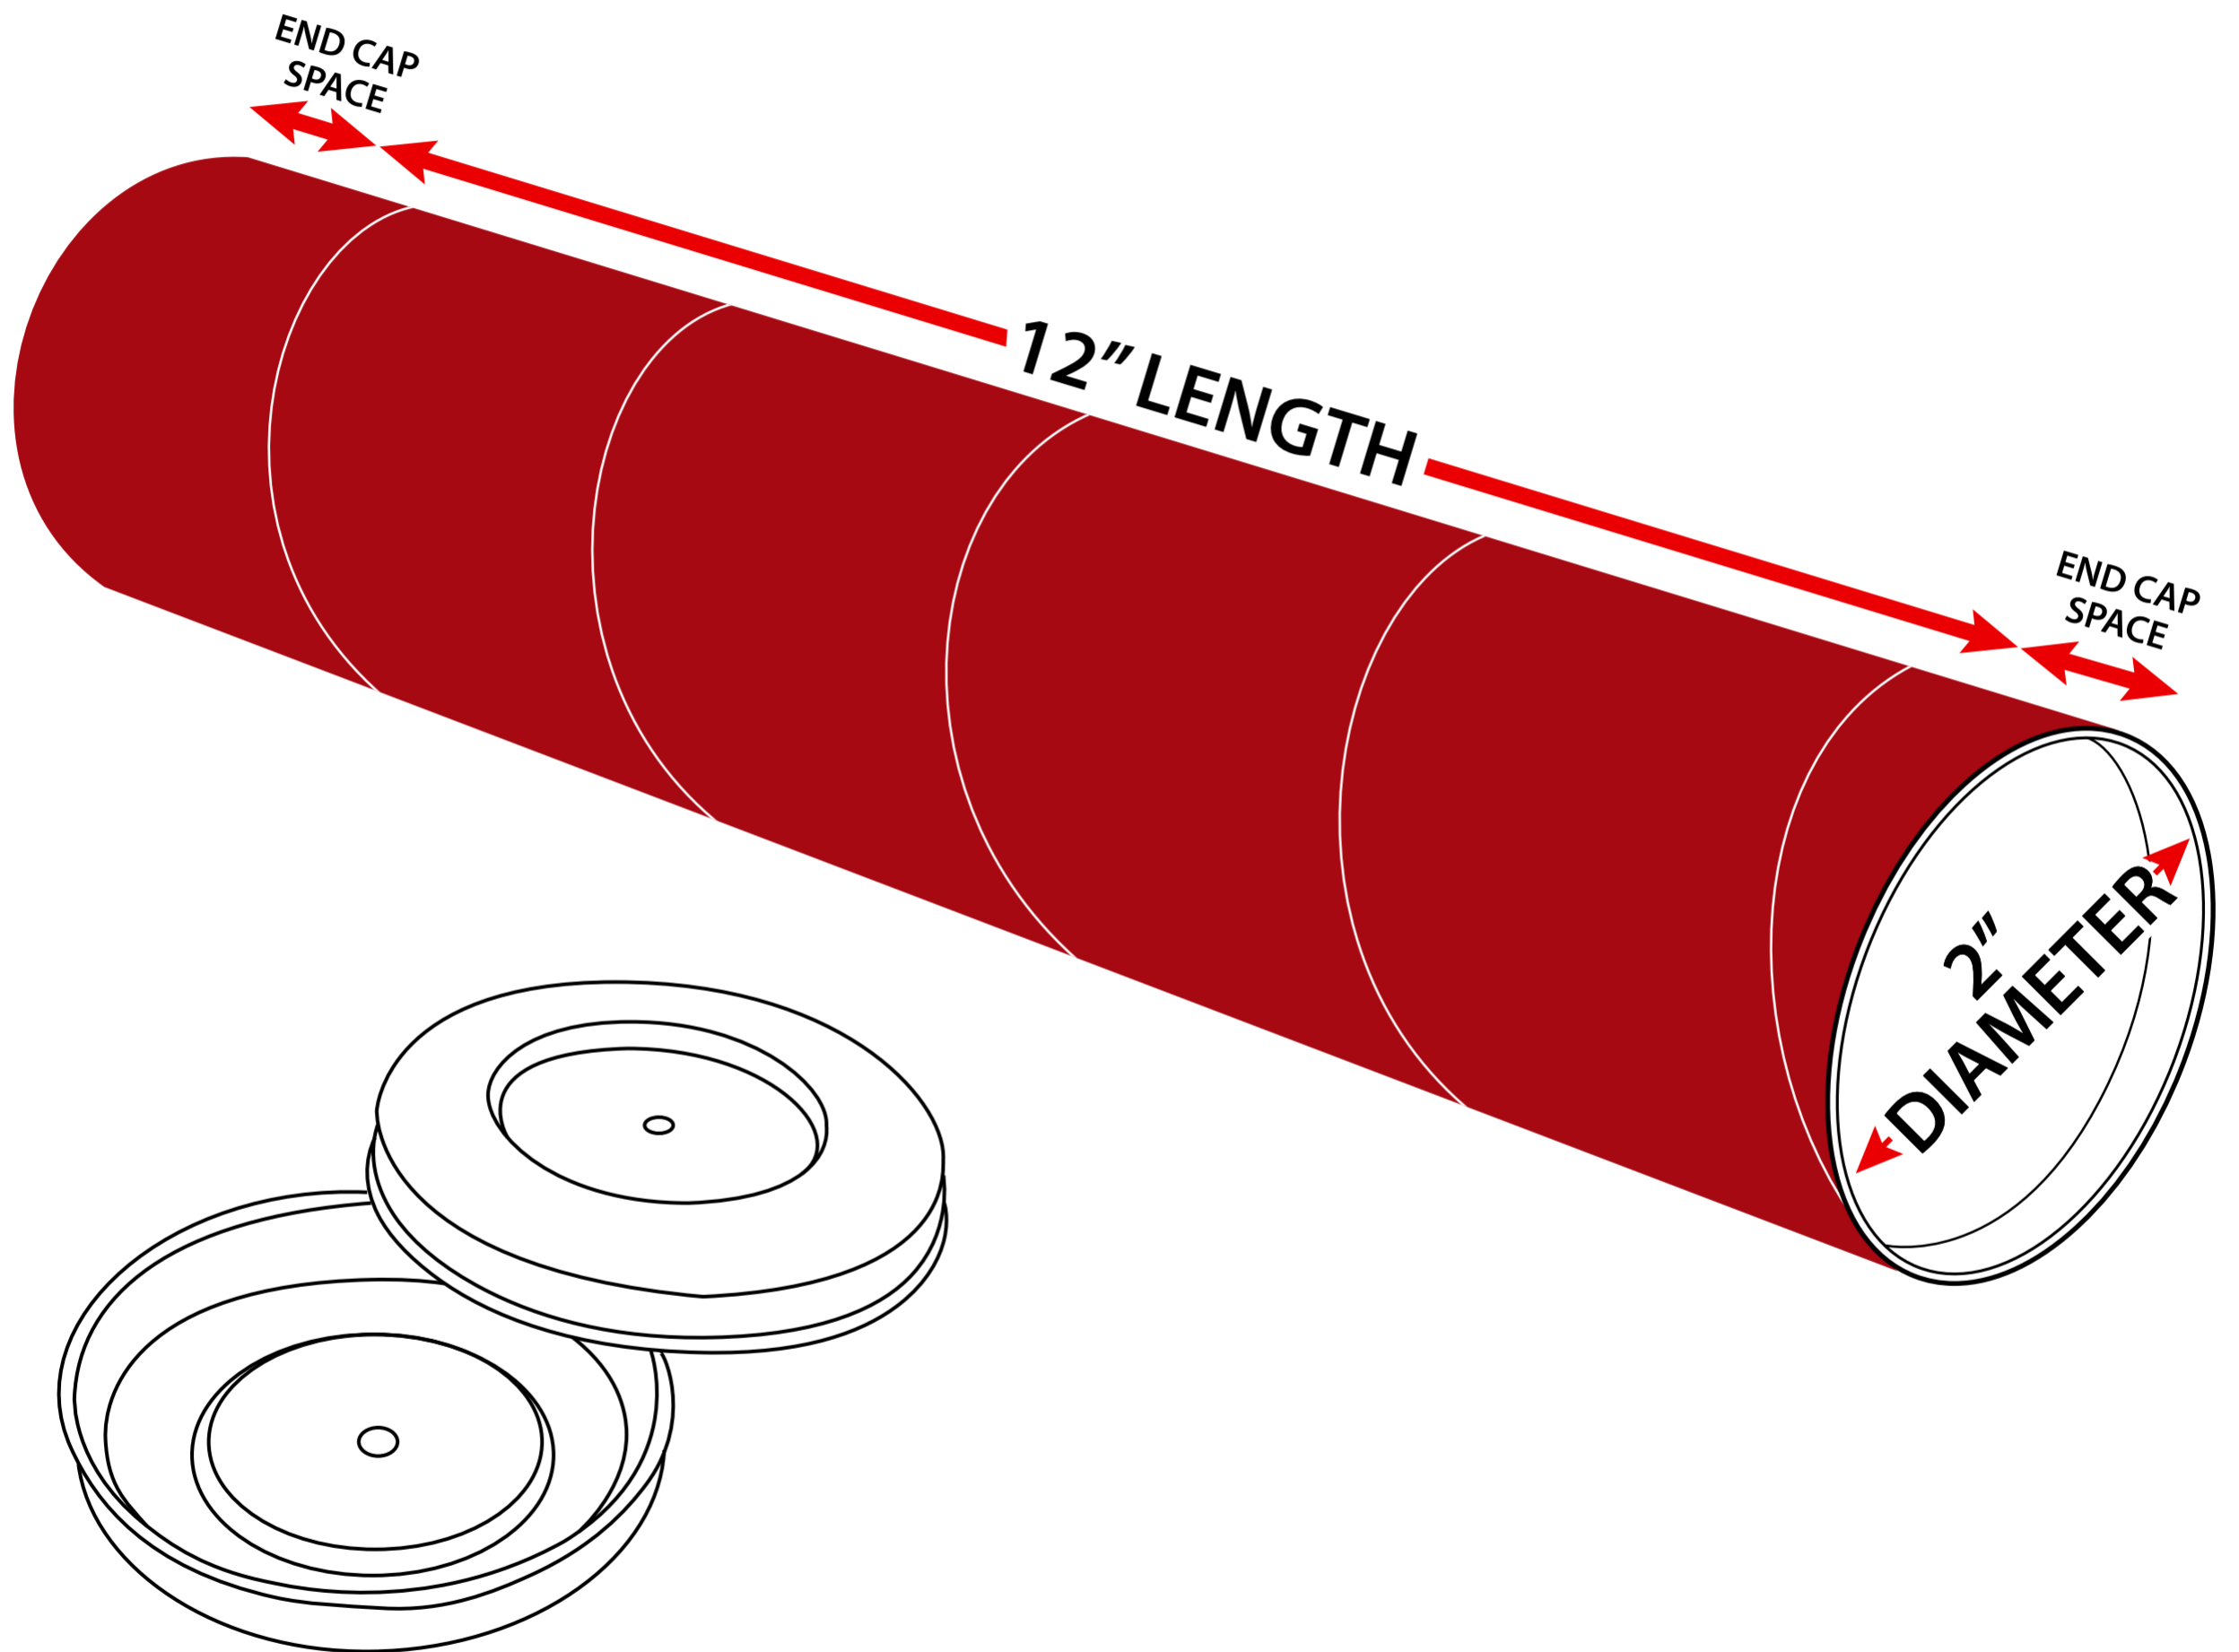

Measuring 2" x 12" Red Mailing Tubes

2" Diameter x 12" Length

Sizes listed are usable space. Actual tube lengths are longer to accommodate plastic end caps.