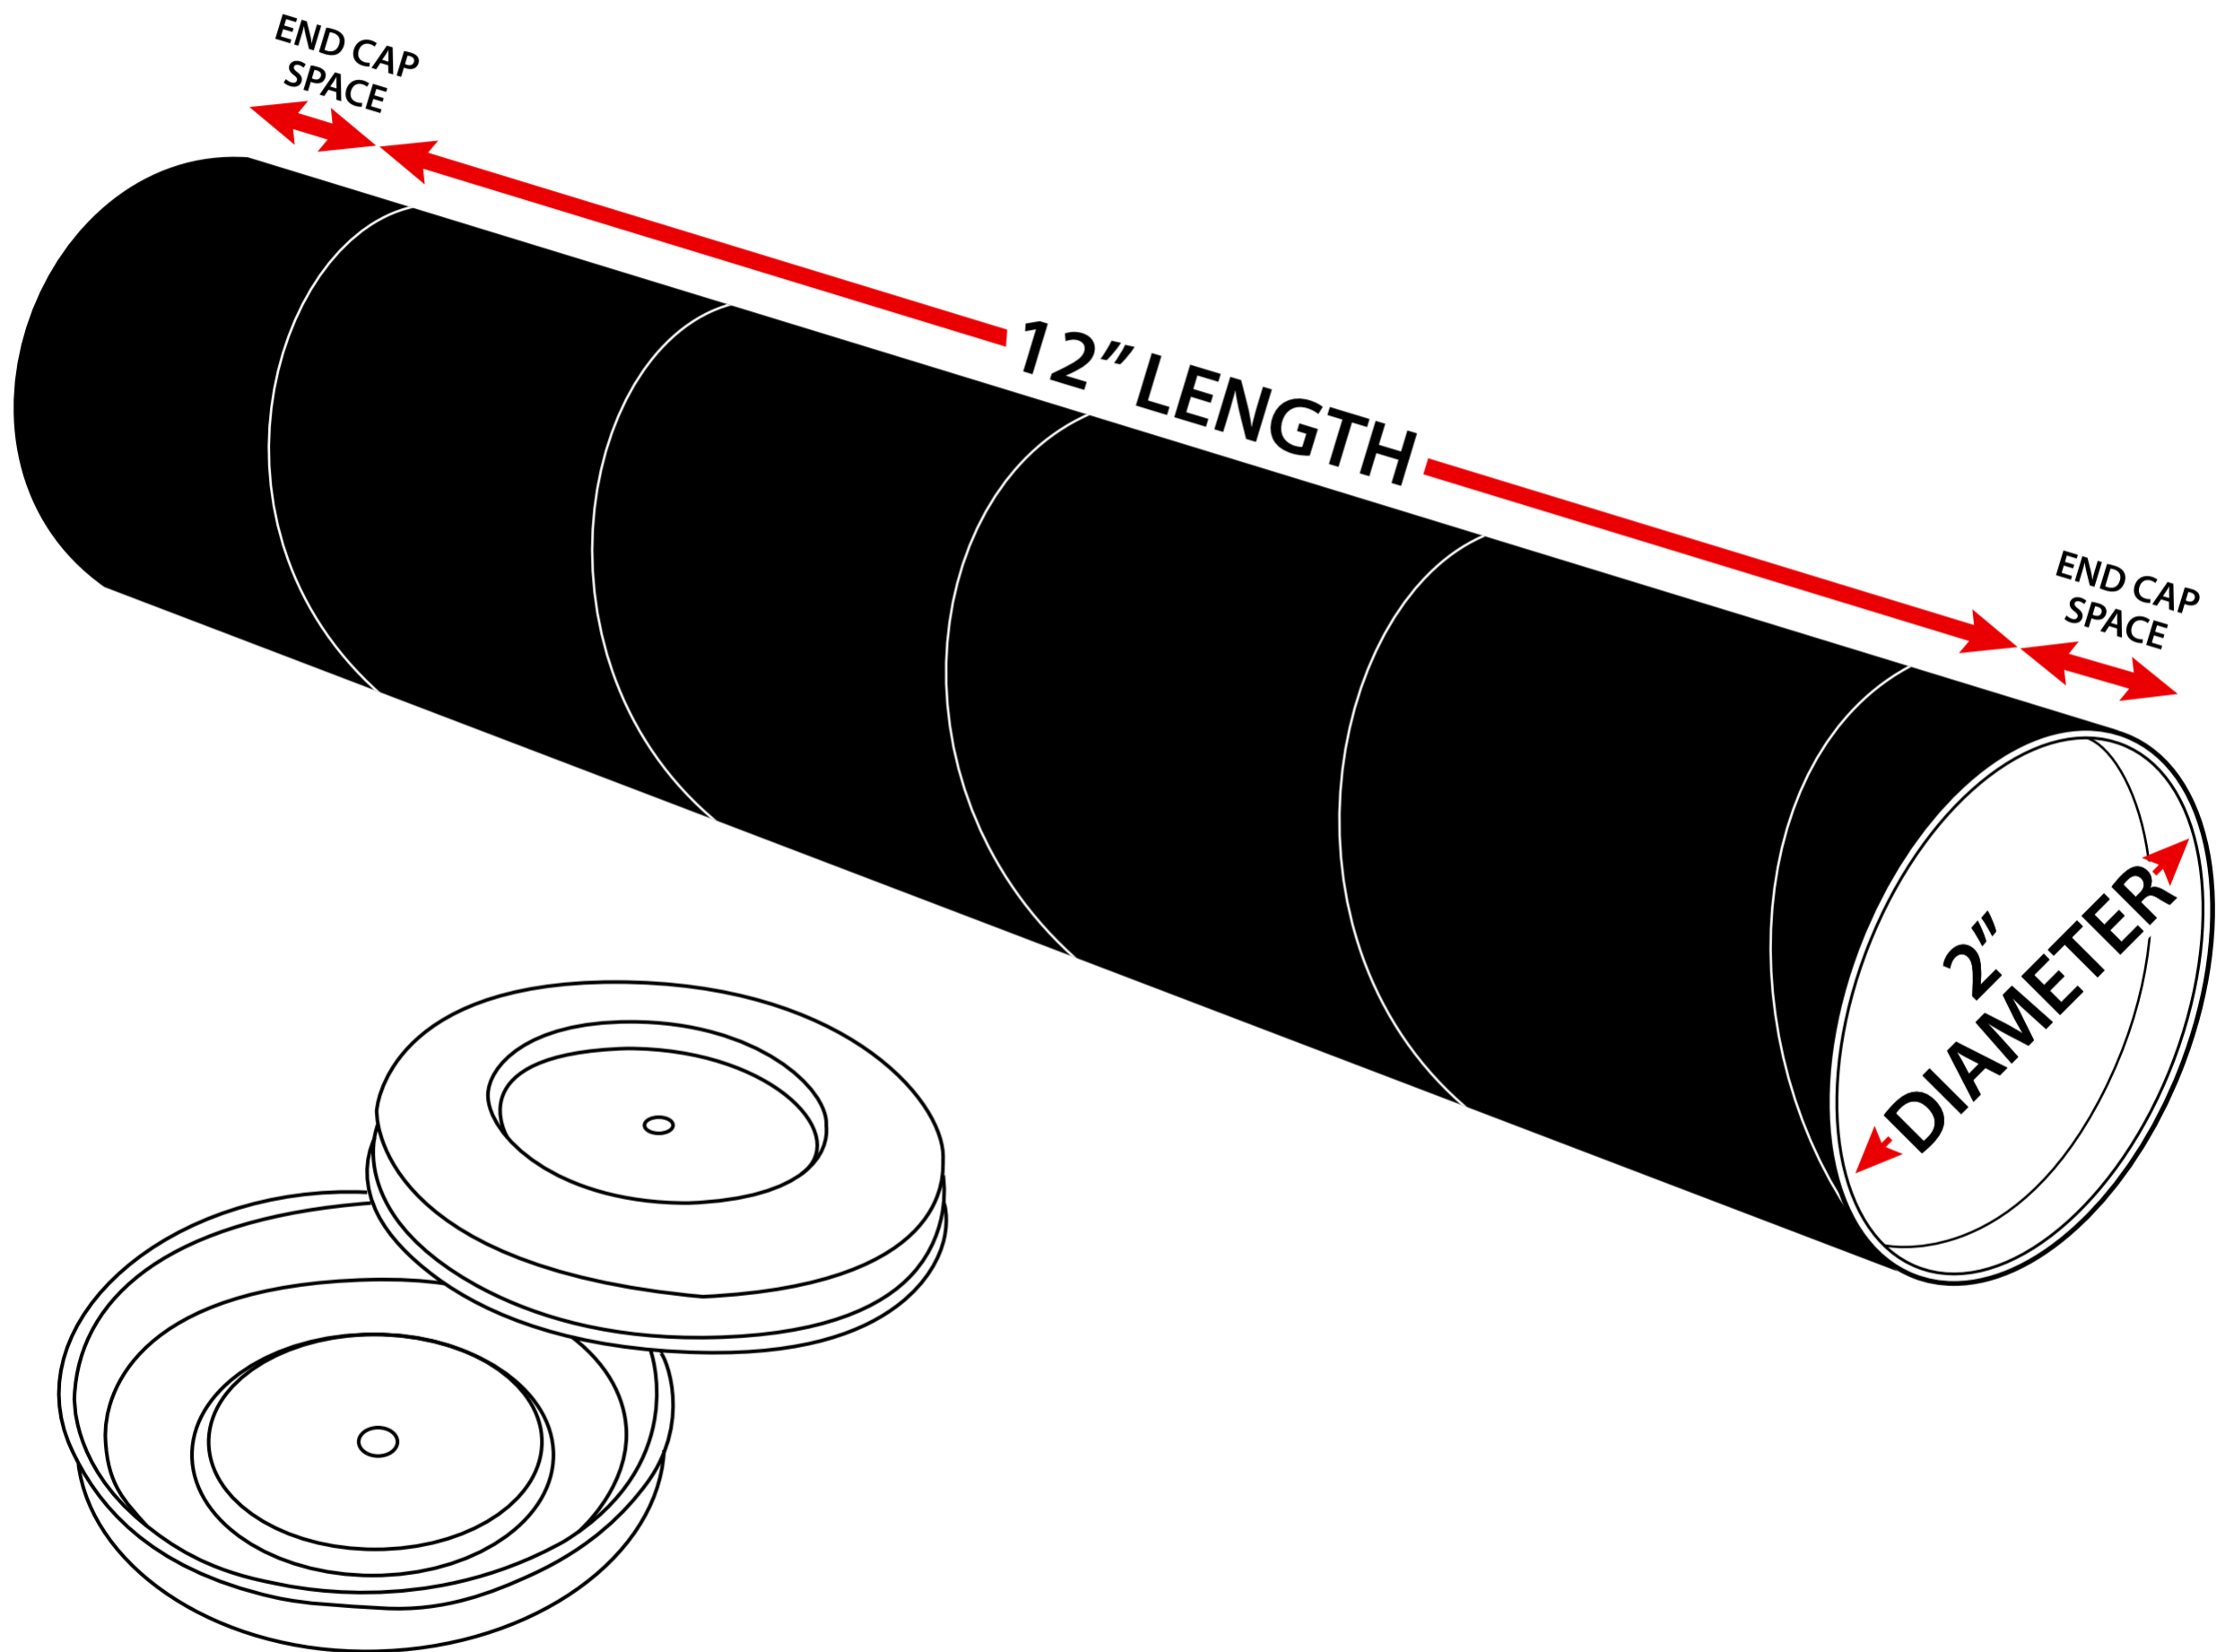

Measuring 2" x 12" Black Mailing Tubes

2" Diameter x 12" Length

Sizes listed are usable space. Actual tube lengths are longer to accommodate plastic end caps.