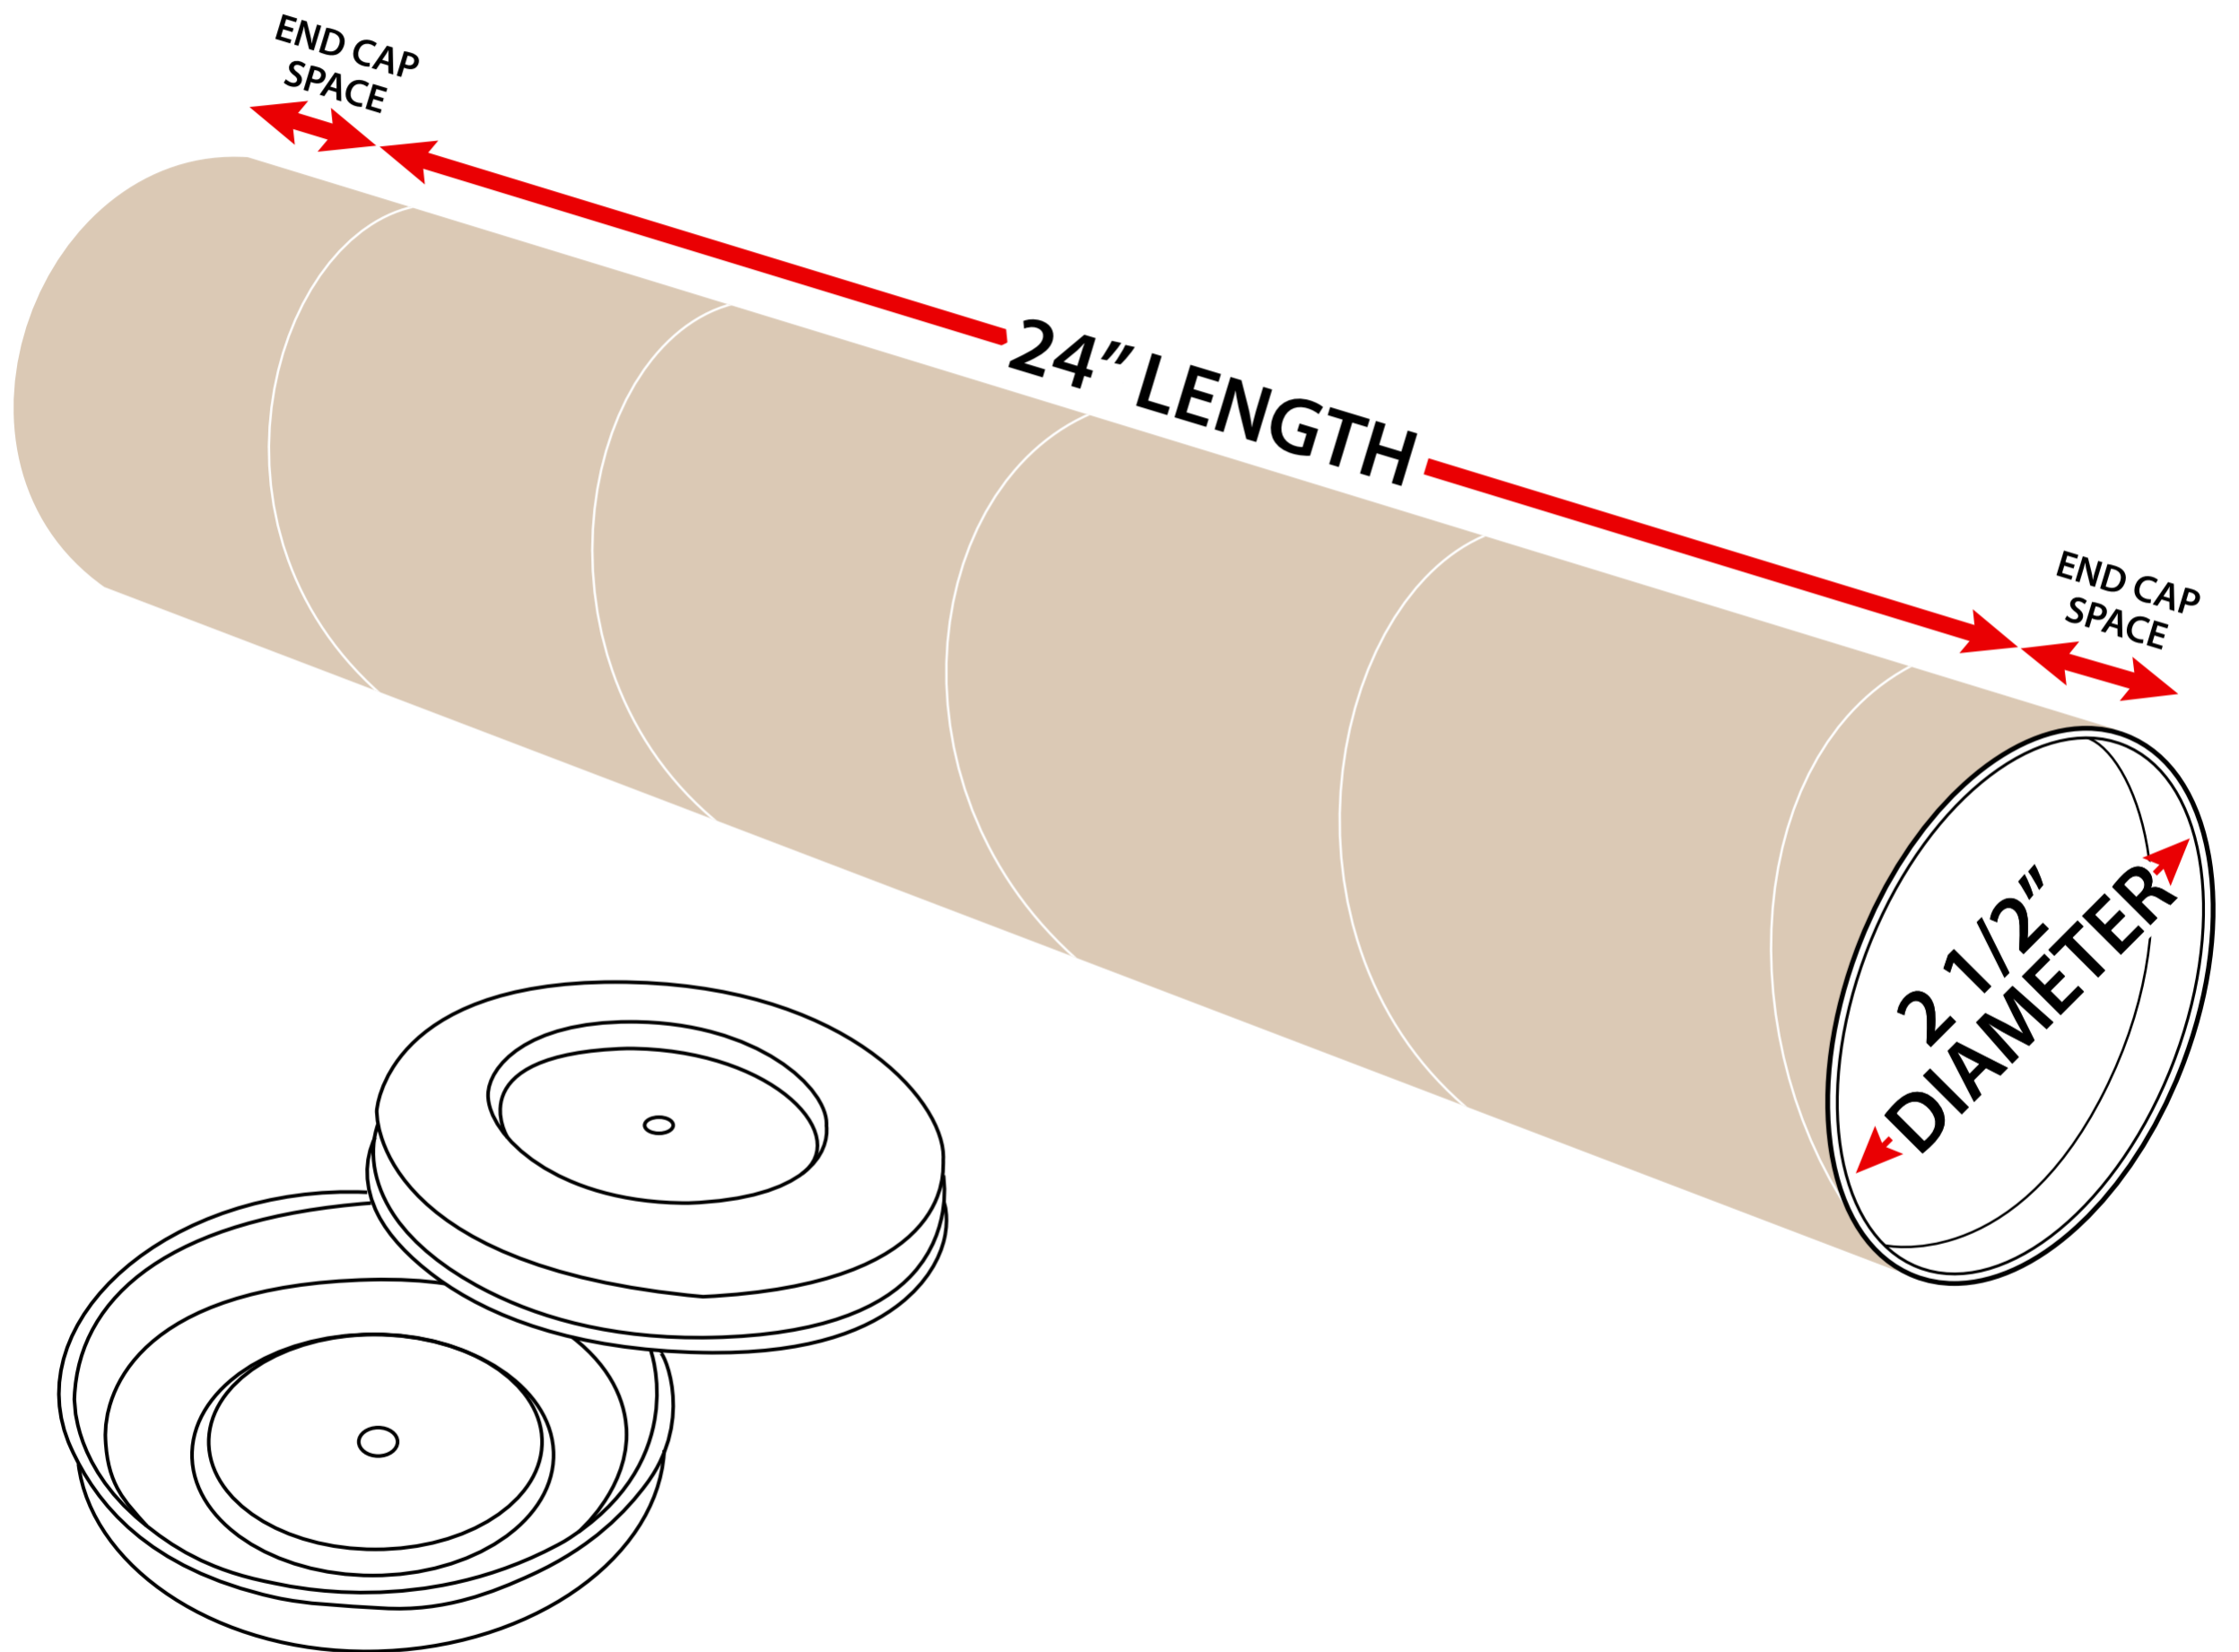

Measuring 2 1/2" x 24" Kraft Mailing Tubes

2 1/2" Diameter x 24" Length

Sizes listed are usable space. Actual tube lengths are longer to accommodate plastic end caps.