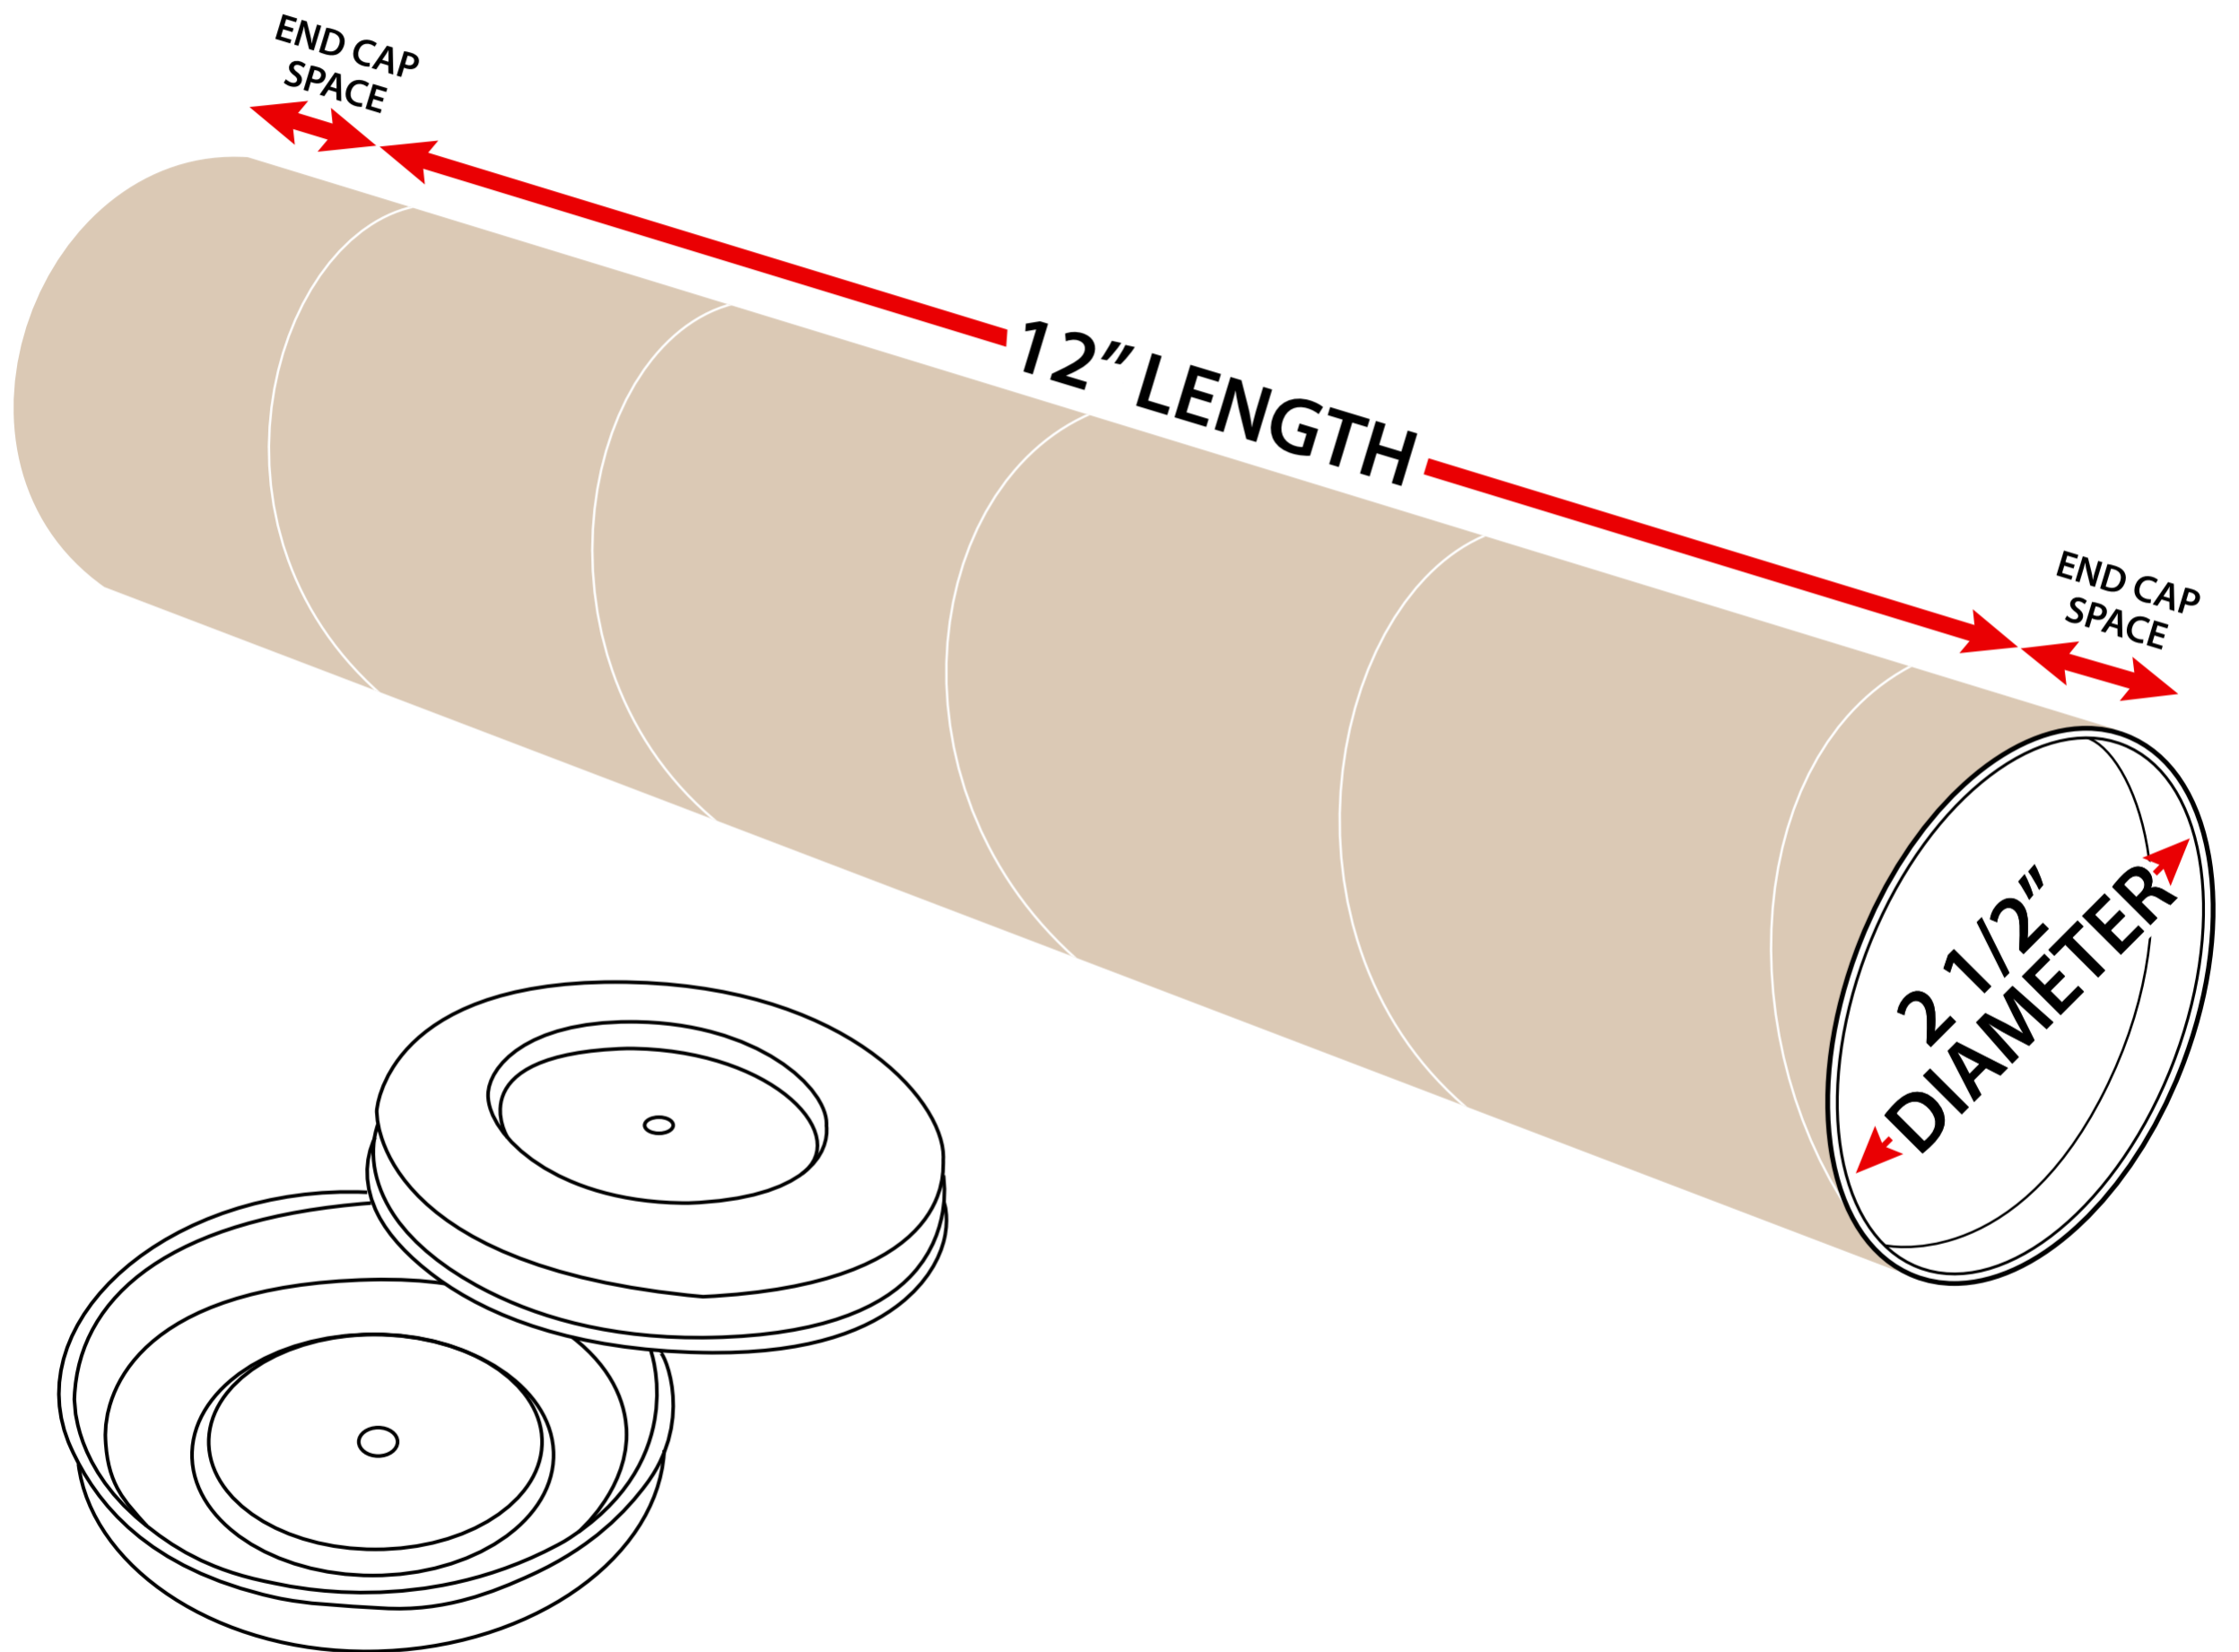

# Measuring 2 1/2" x 12" Kraft Mailing Tubes

2 1/2" Diameter x 12" Length

Sizes listed are usable space. Actual tube lengths are longer to accommodate plastic end caps.