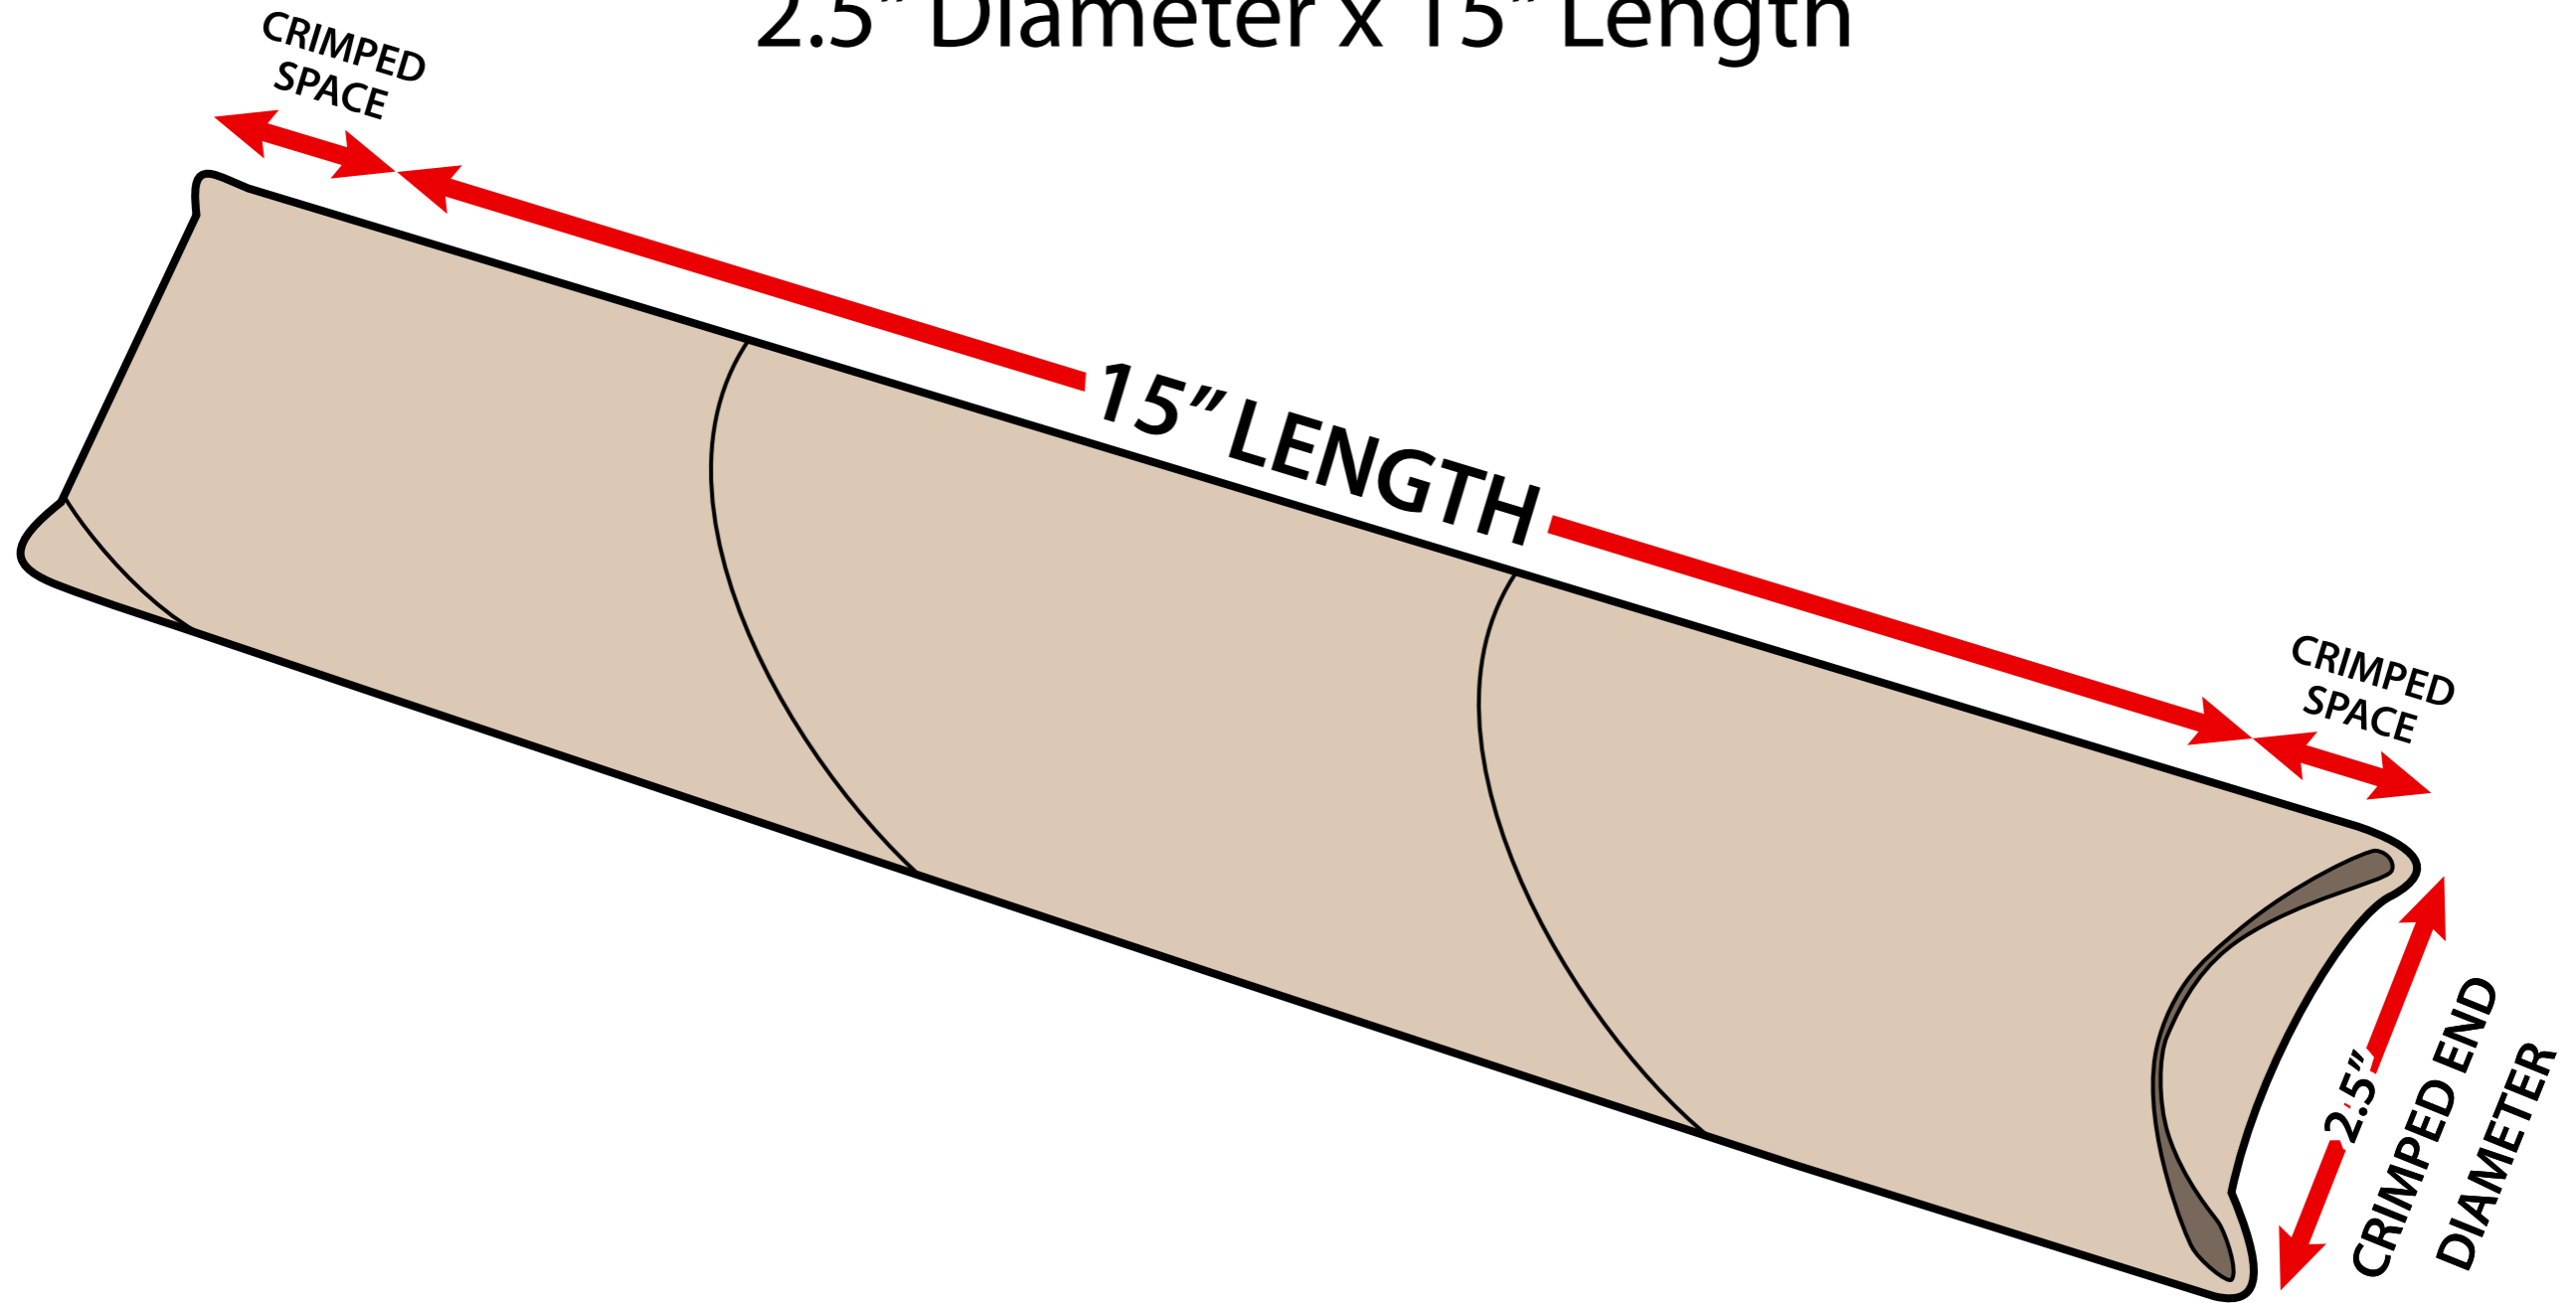

Measuring 2.5" x 15" Snap Seal Mailing Tubes

2.5" Diameter x 15" Length

Sizes listed are usable space. Actual tube lengths are longer to accommodate plastic crimped ends.