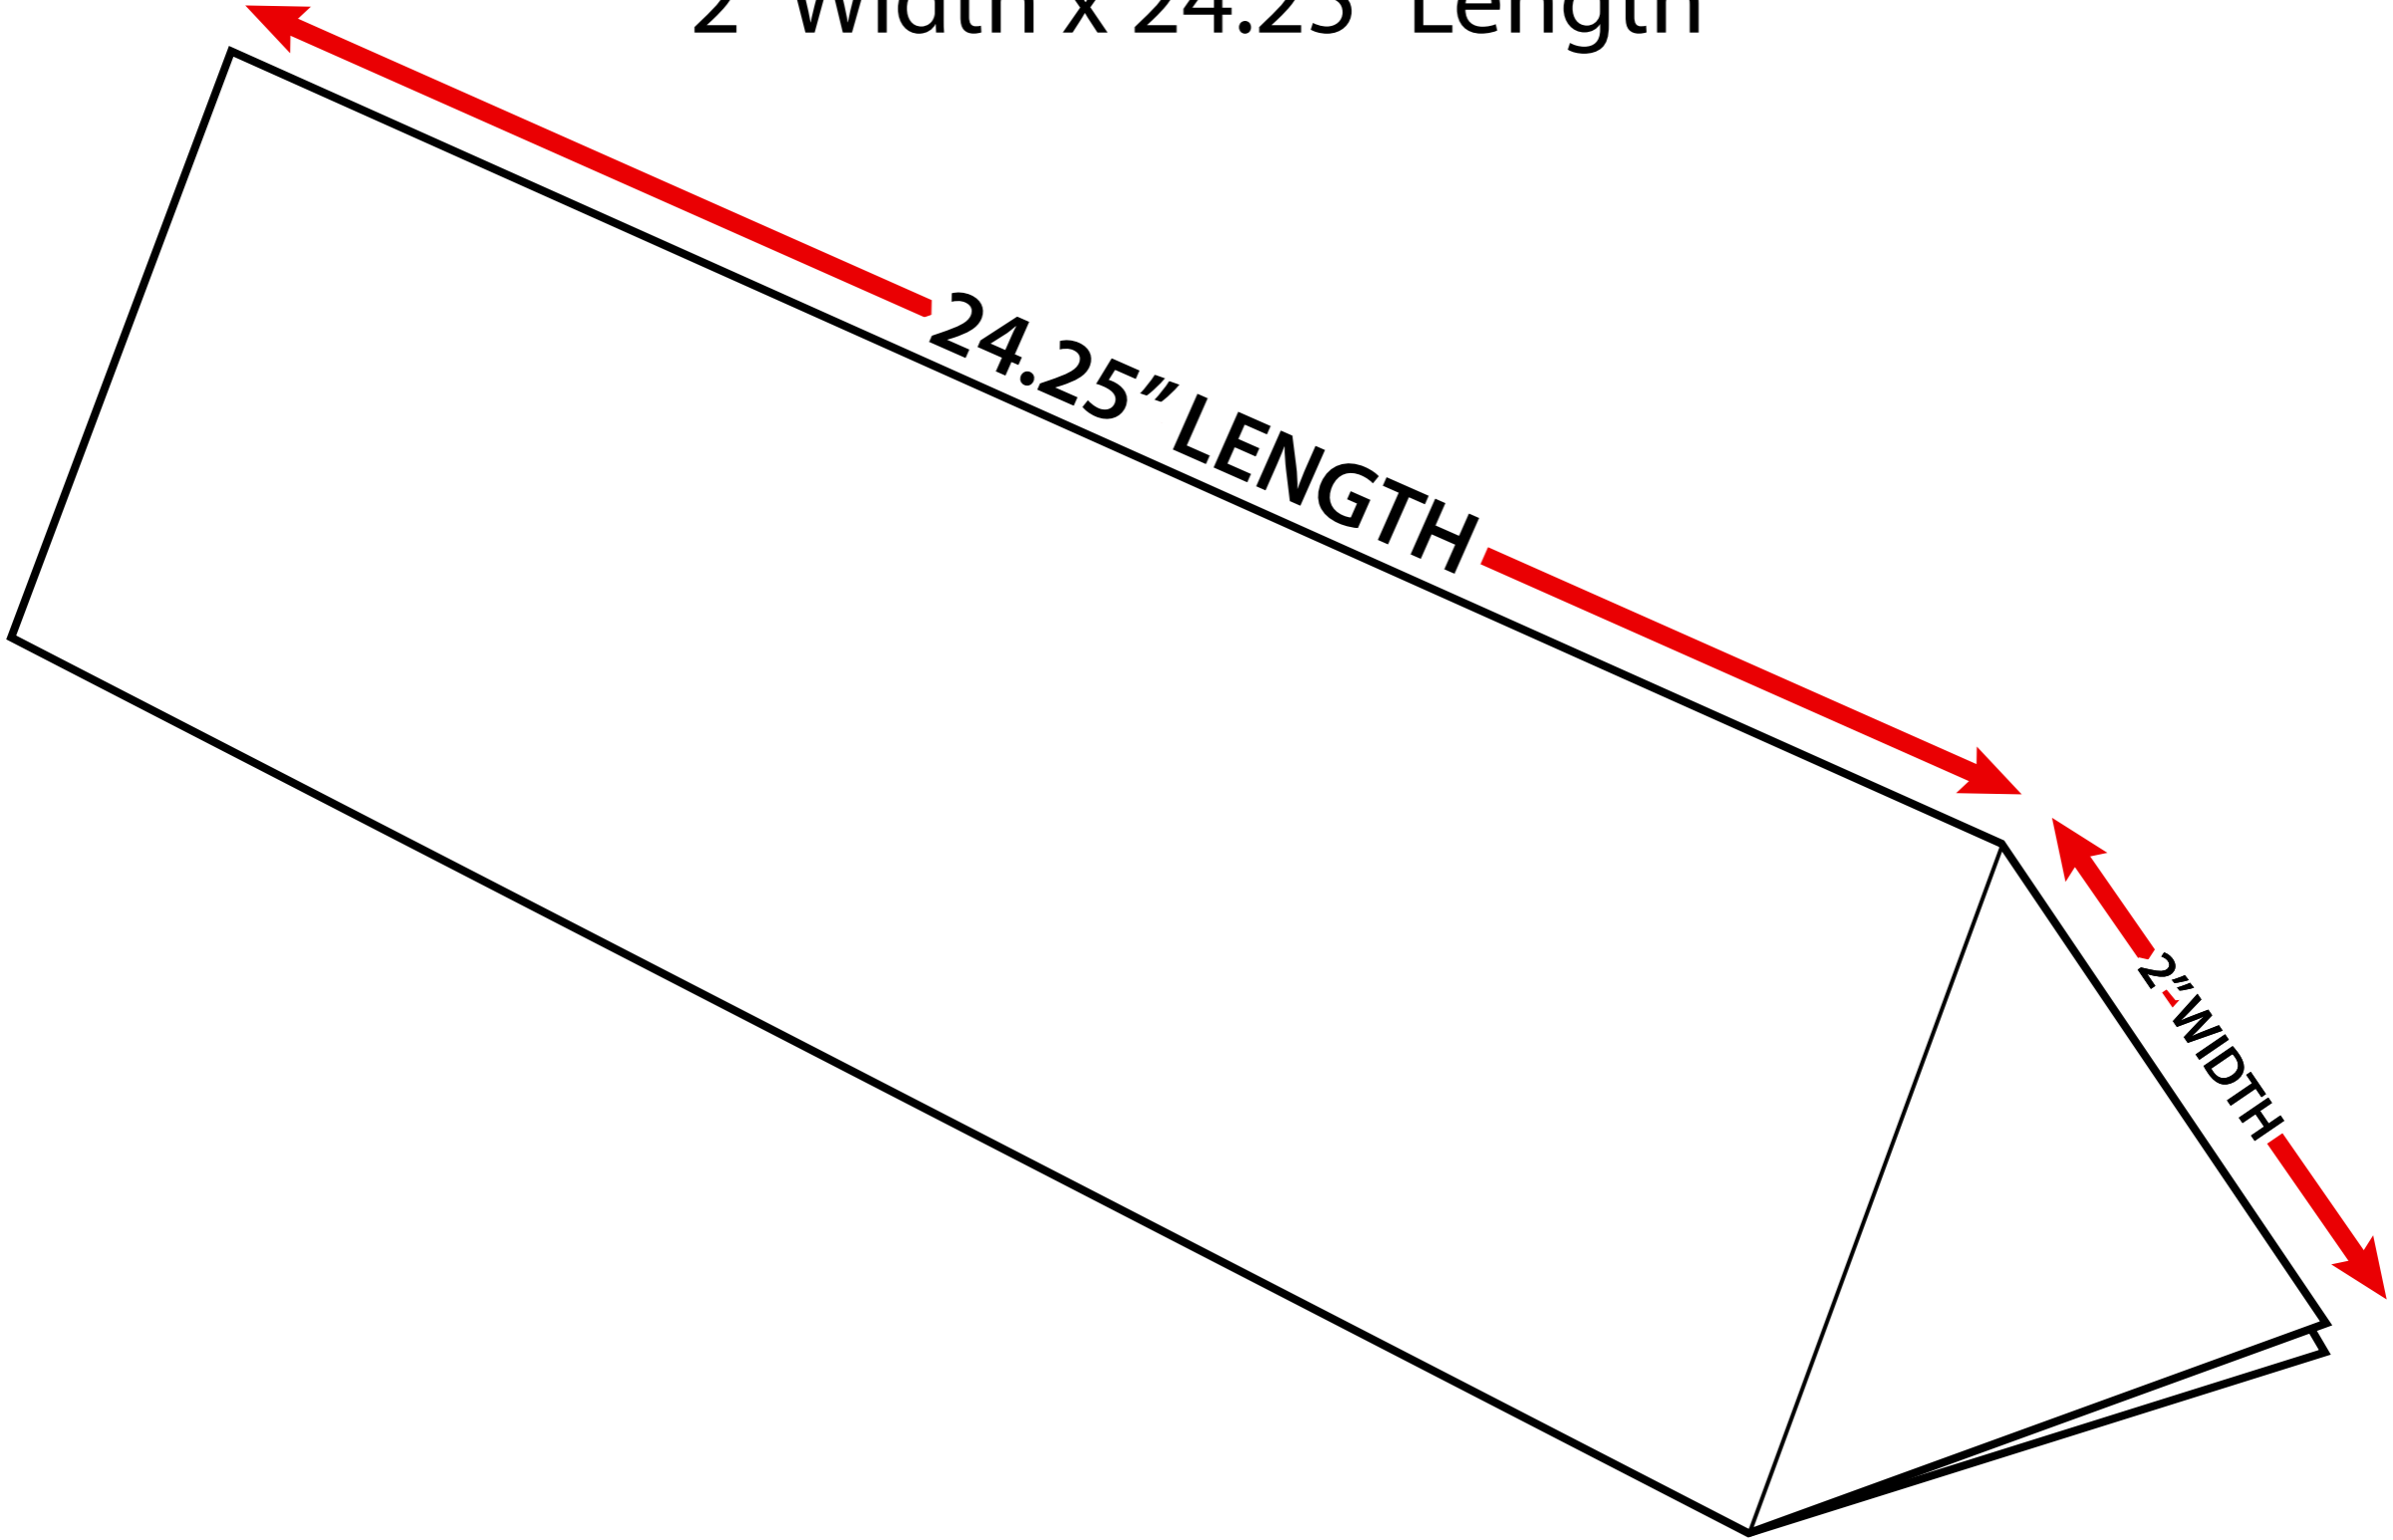

Measuring 2" x 24.25" Triangle Mailing Tubes

2" Width x 24.25" Length

Sizes listed are inside dimensions.