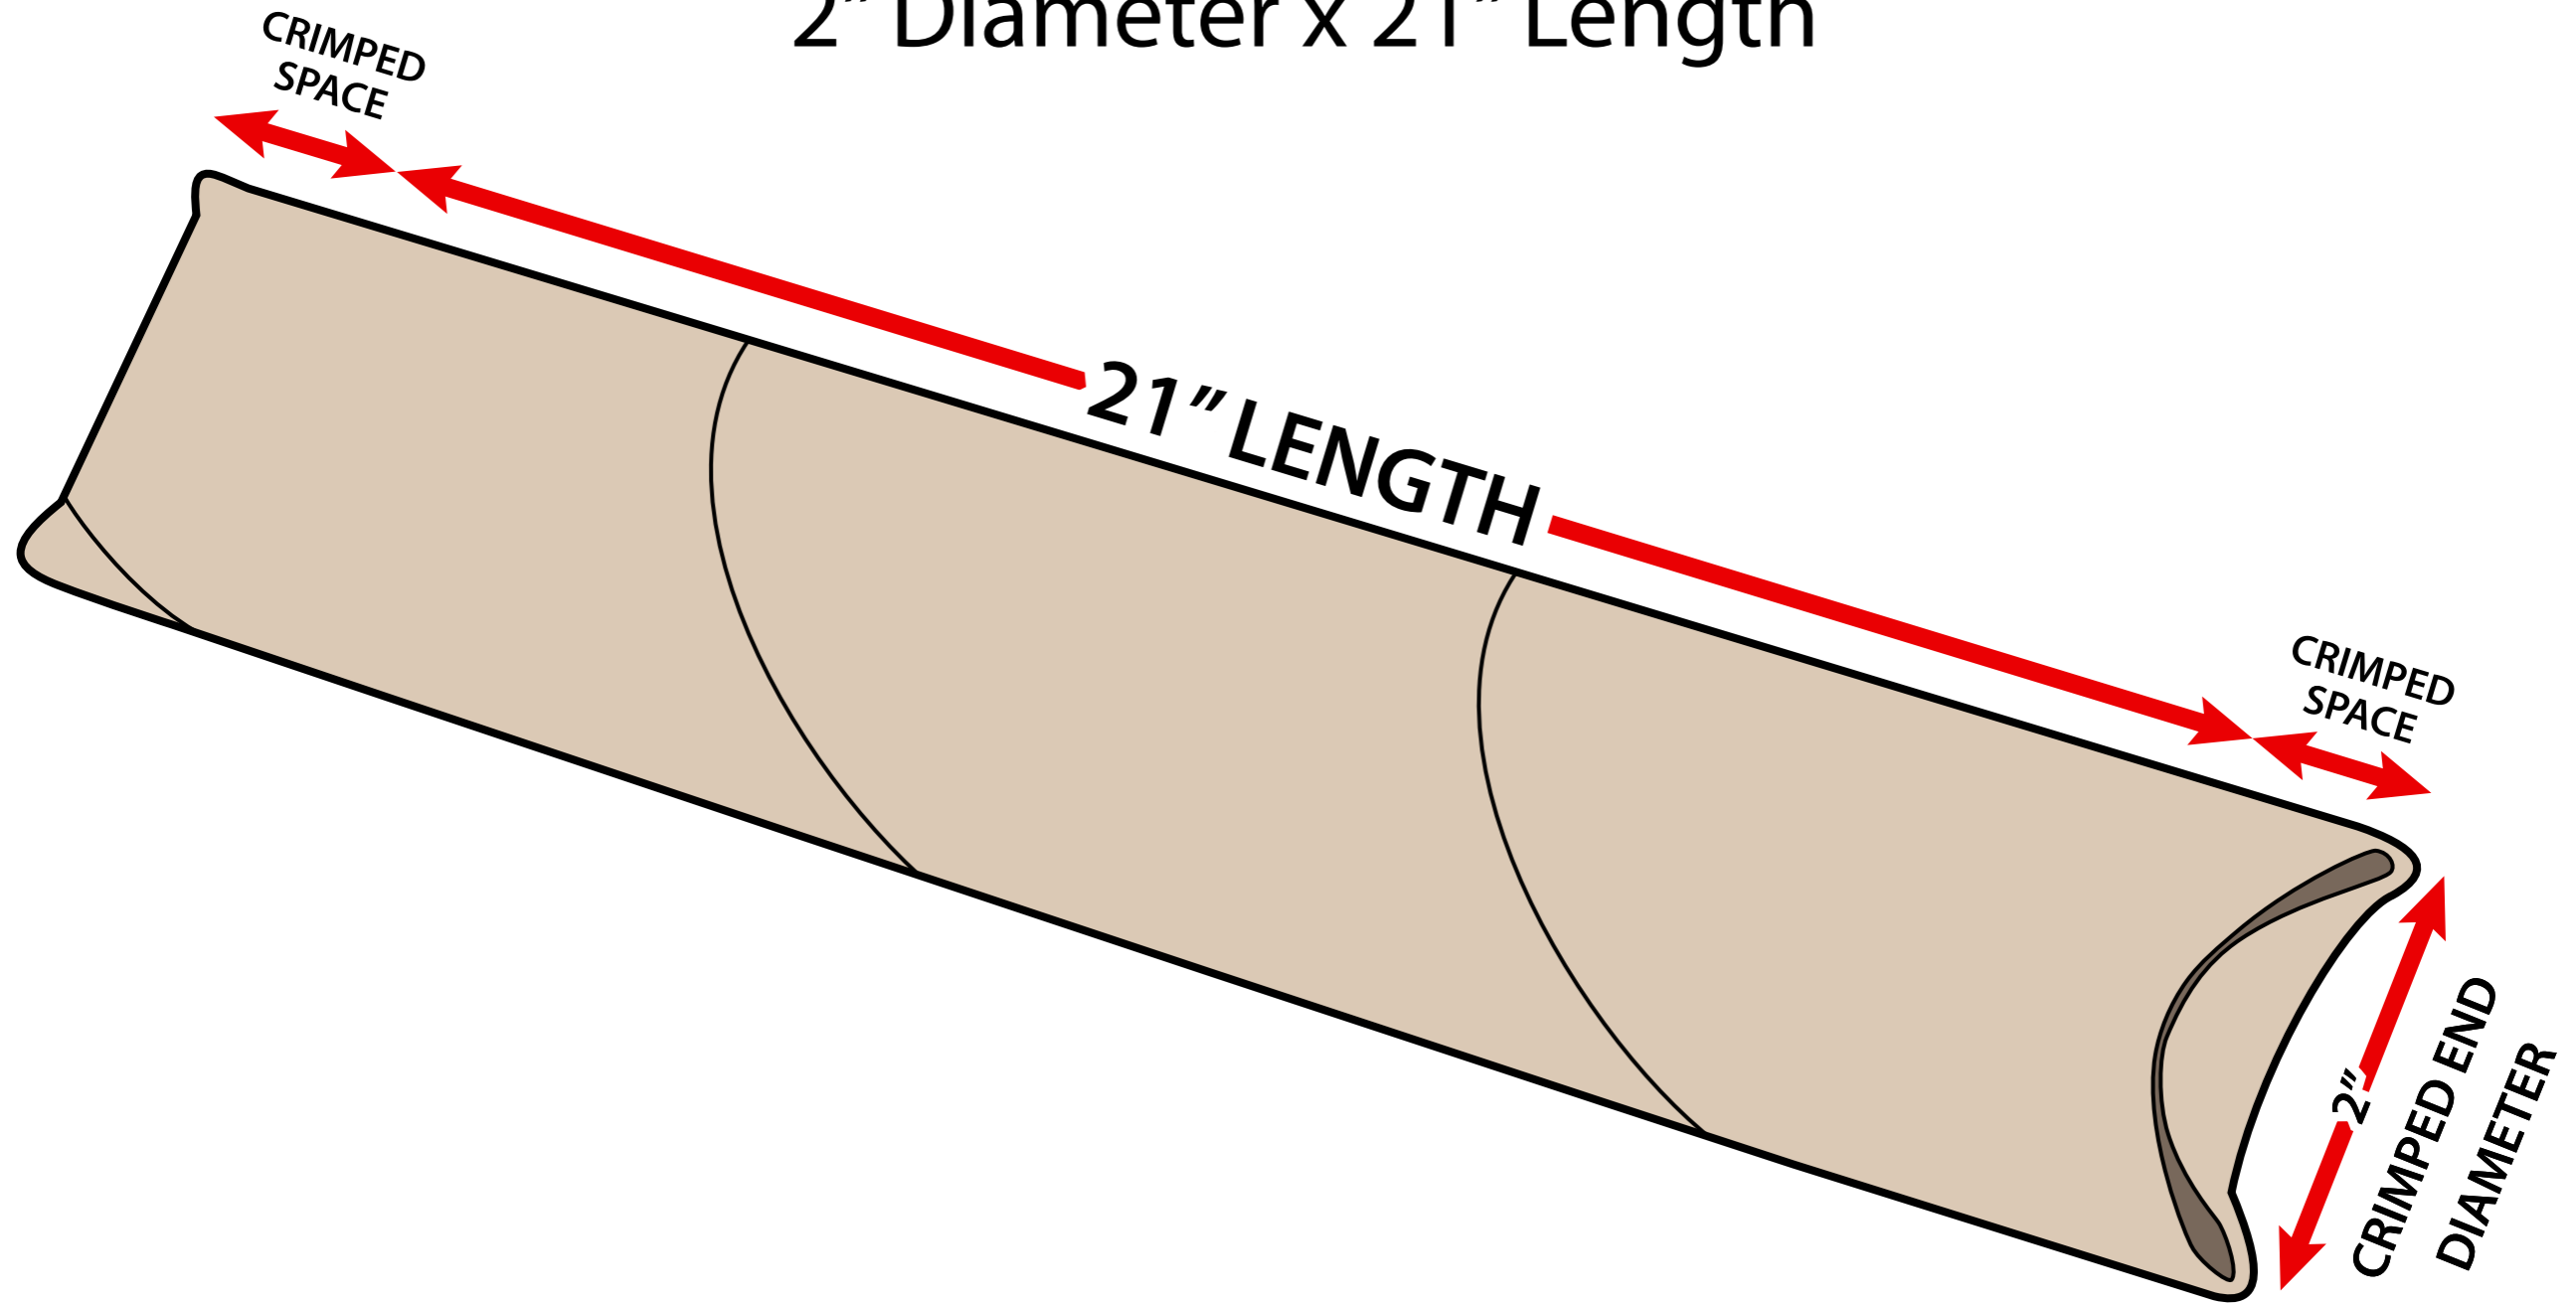

Measuring 2" x 21" Snap Seal Mailing Tubes

2" Diameter x 21" Length

Sizes listed are usable space. Actual tube lengths are longer to accommodate plastic crimped ends.