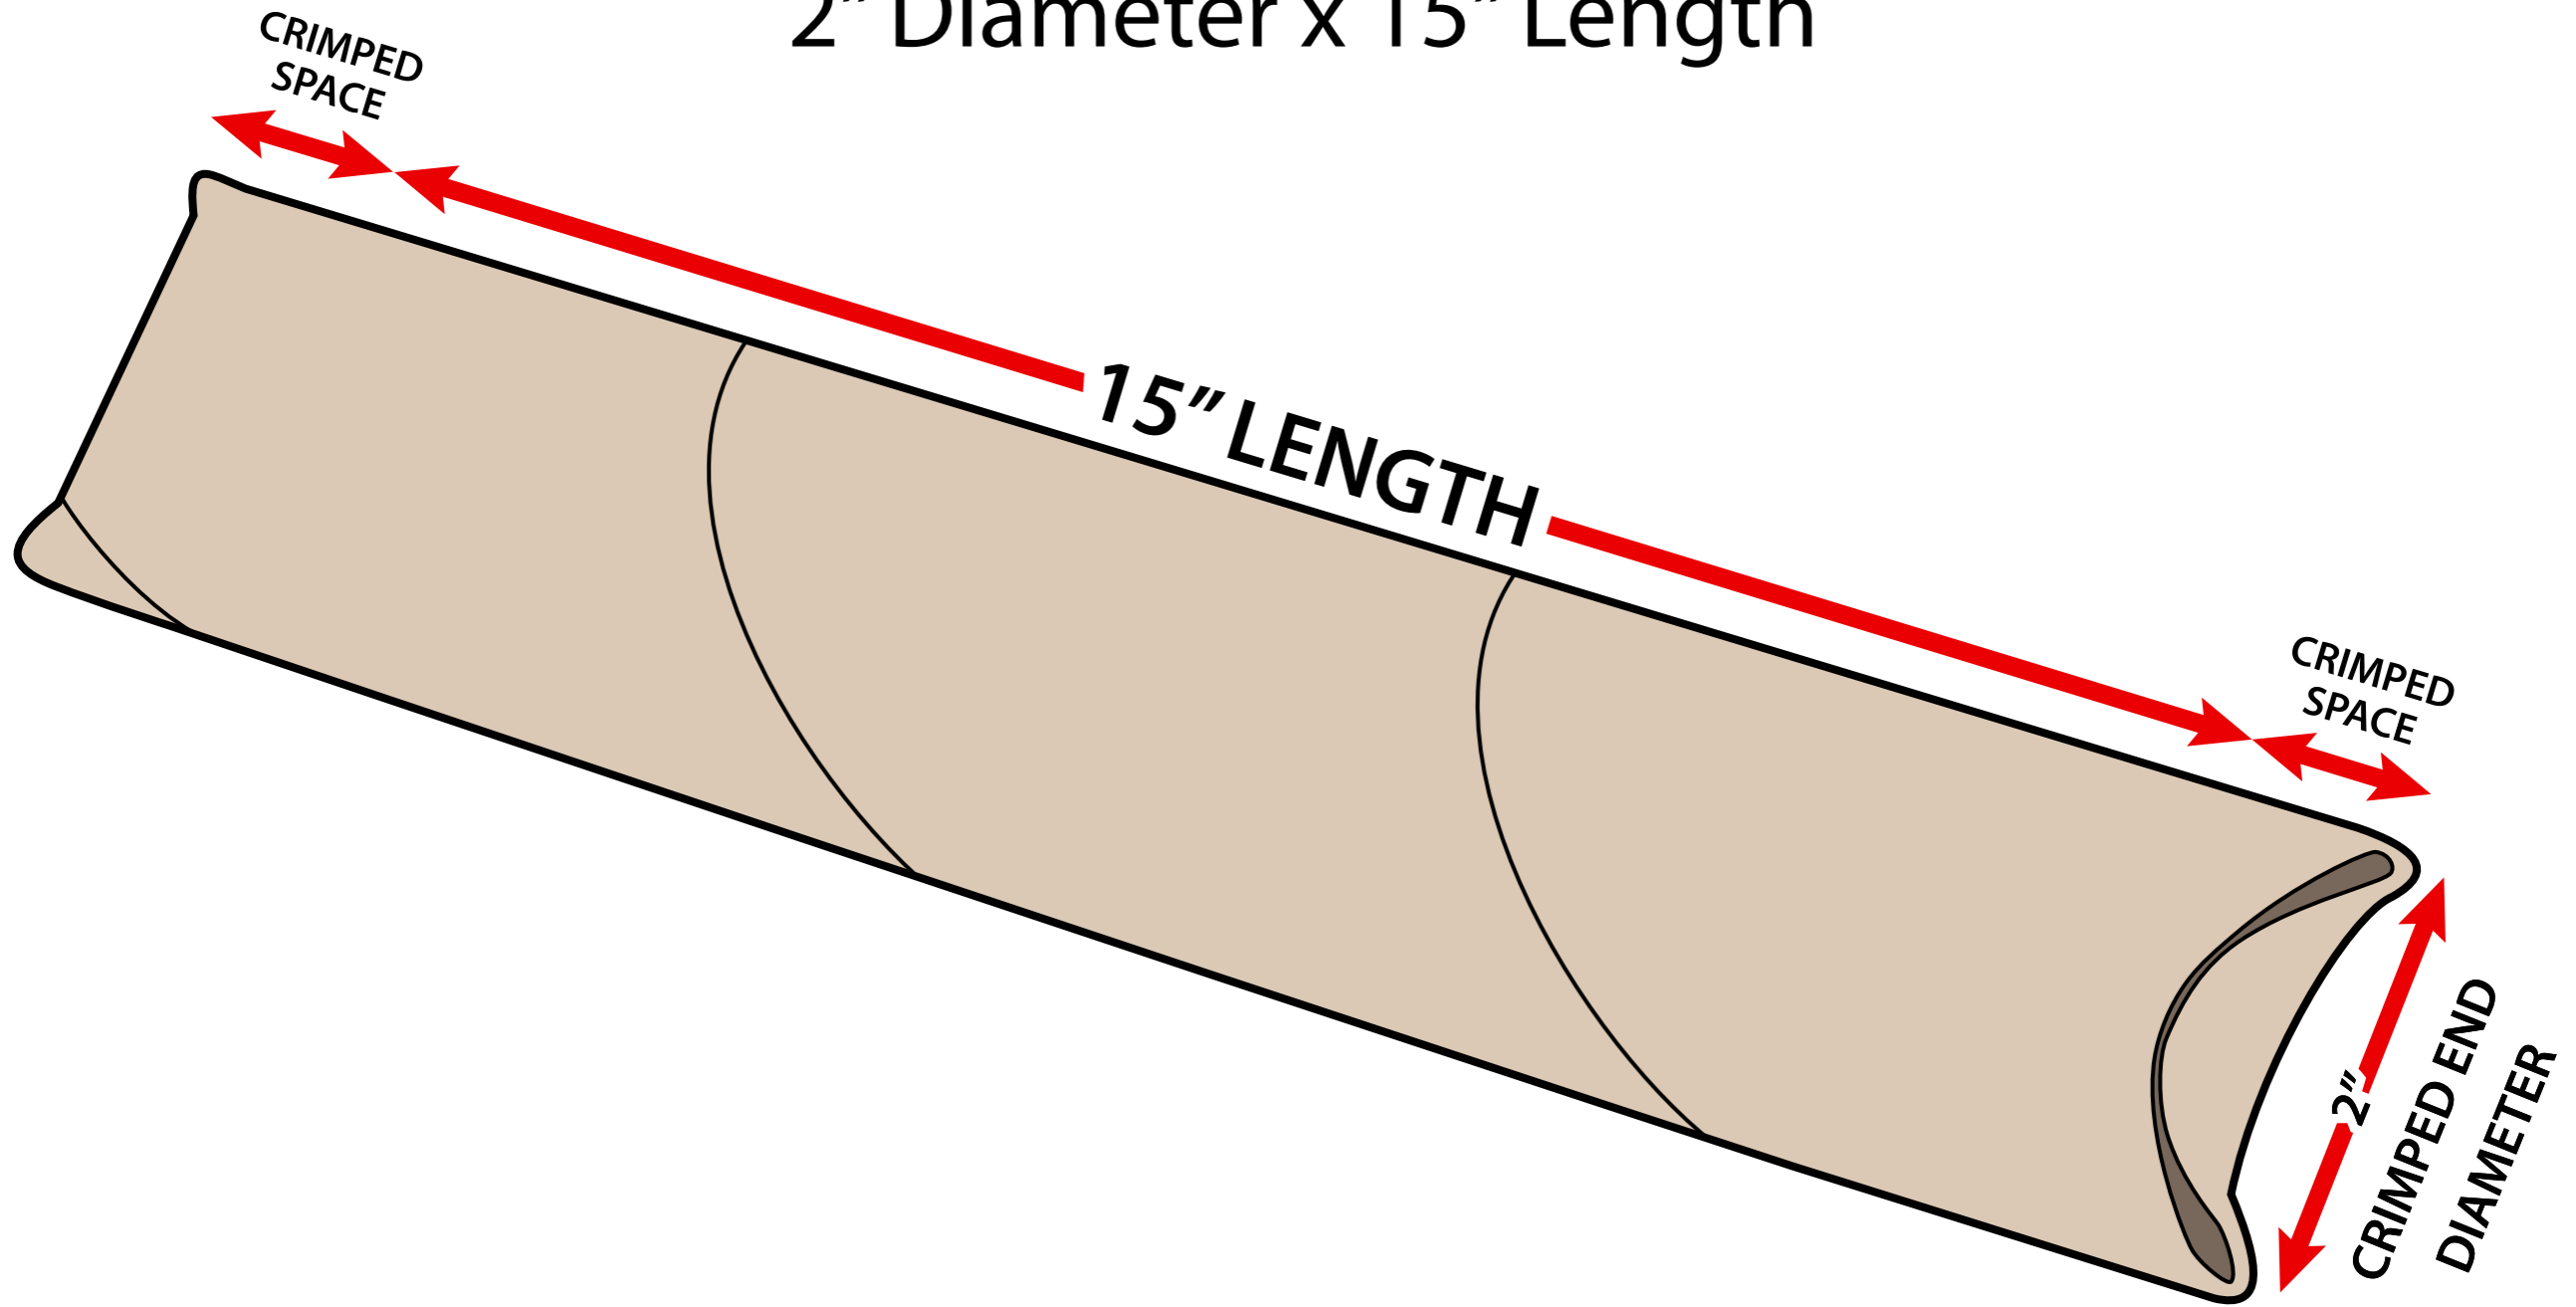

# Measuring 2" x 15" Snap Seal Mailing Tubes

2" Diameter x 15" Length

Sizes listed are usable space. Actual tube lengths are longer to accommodate plastic crimped ends.