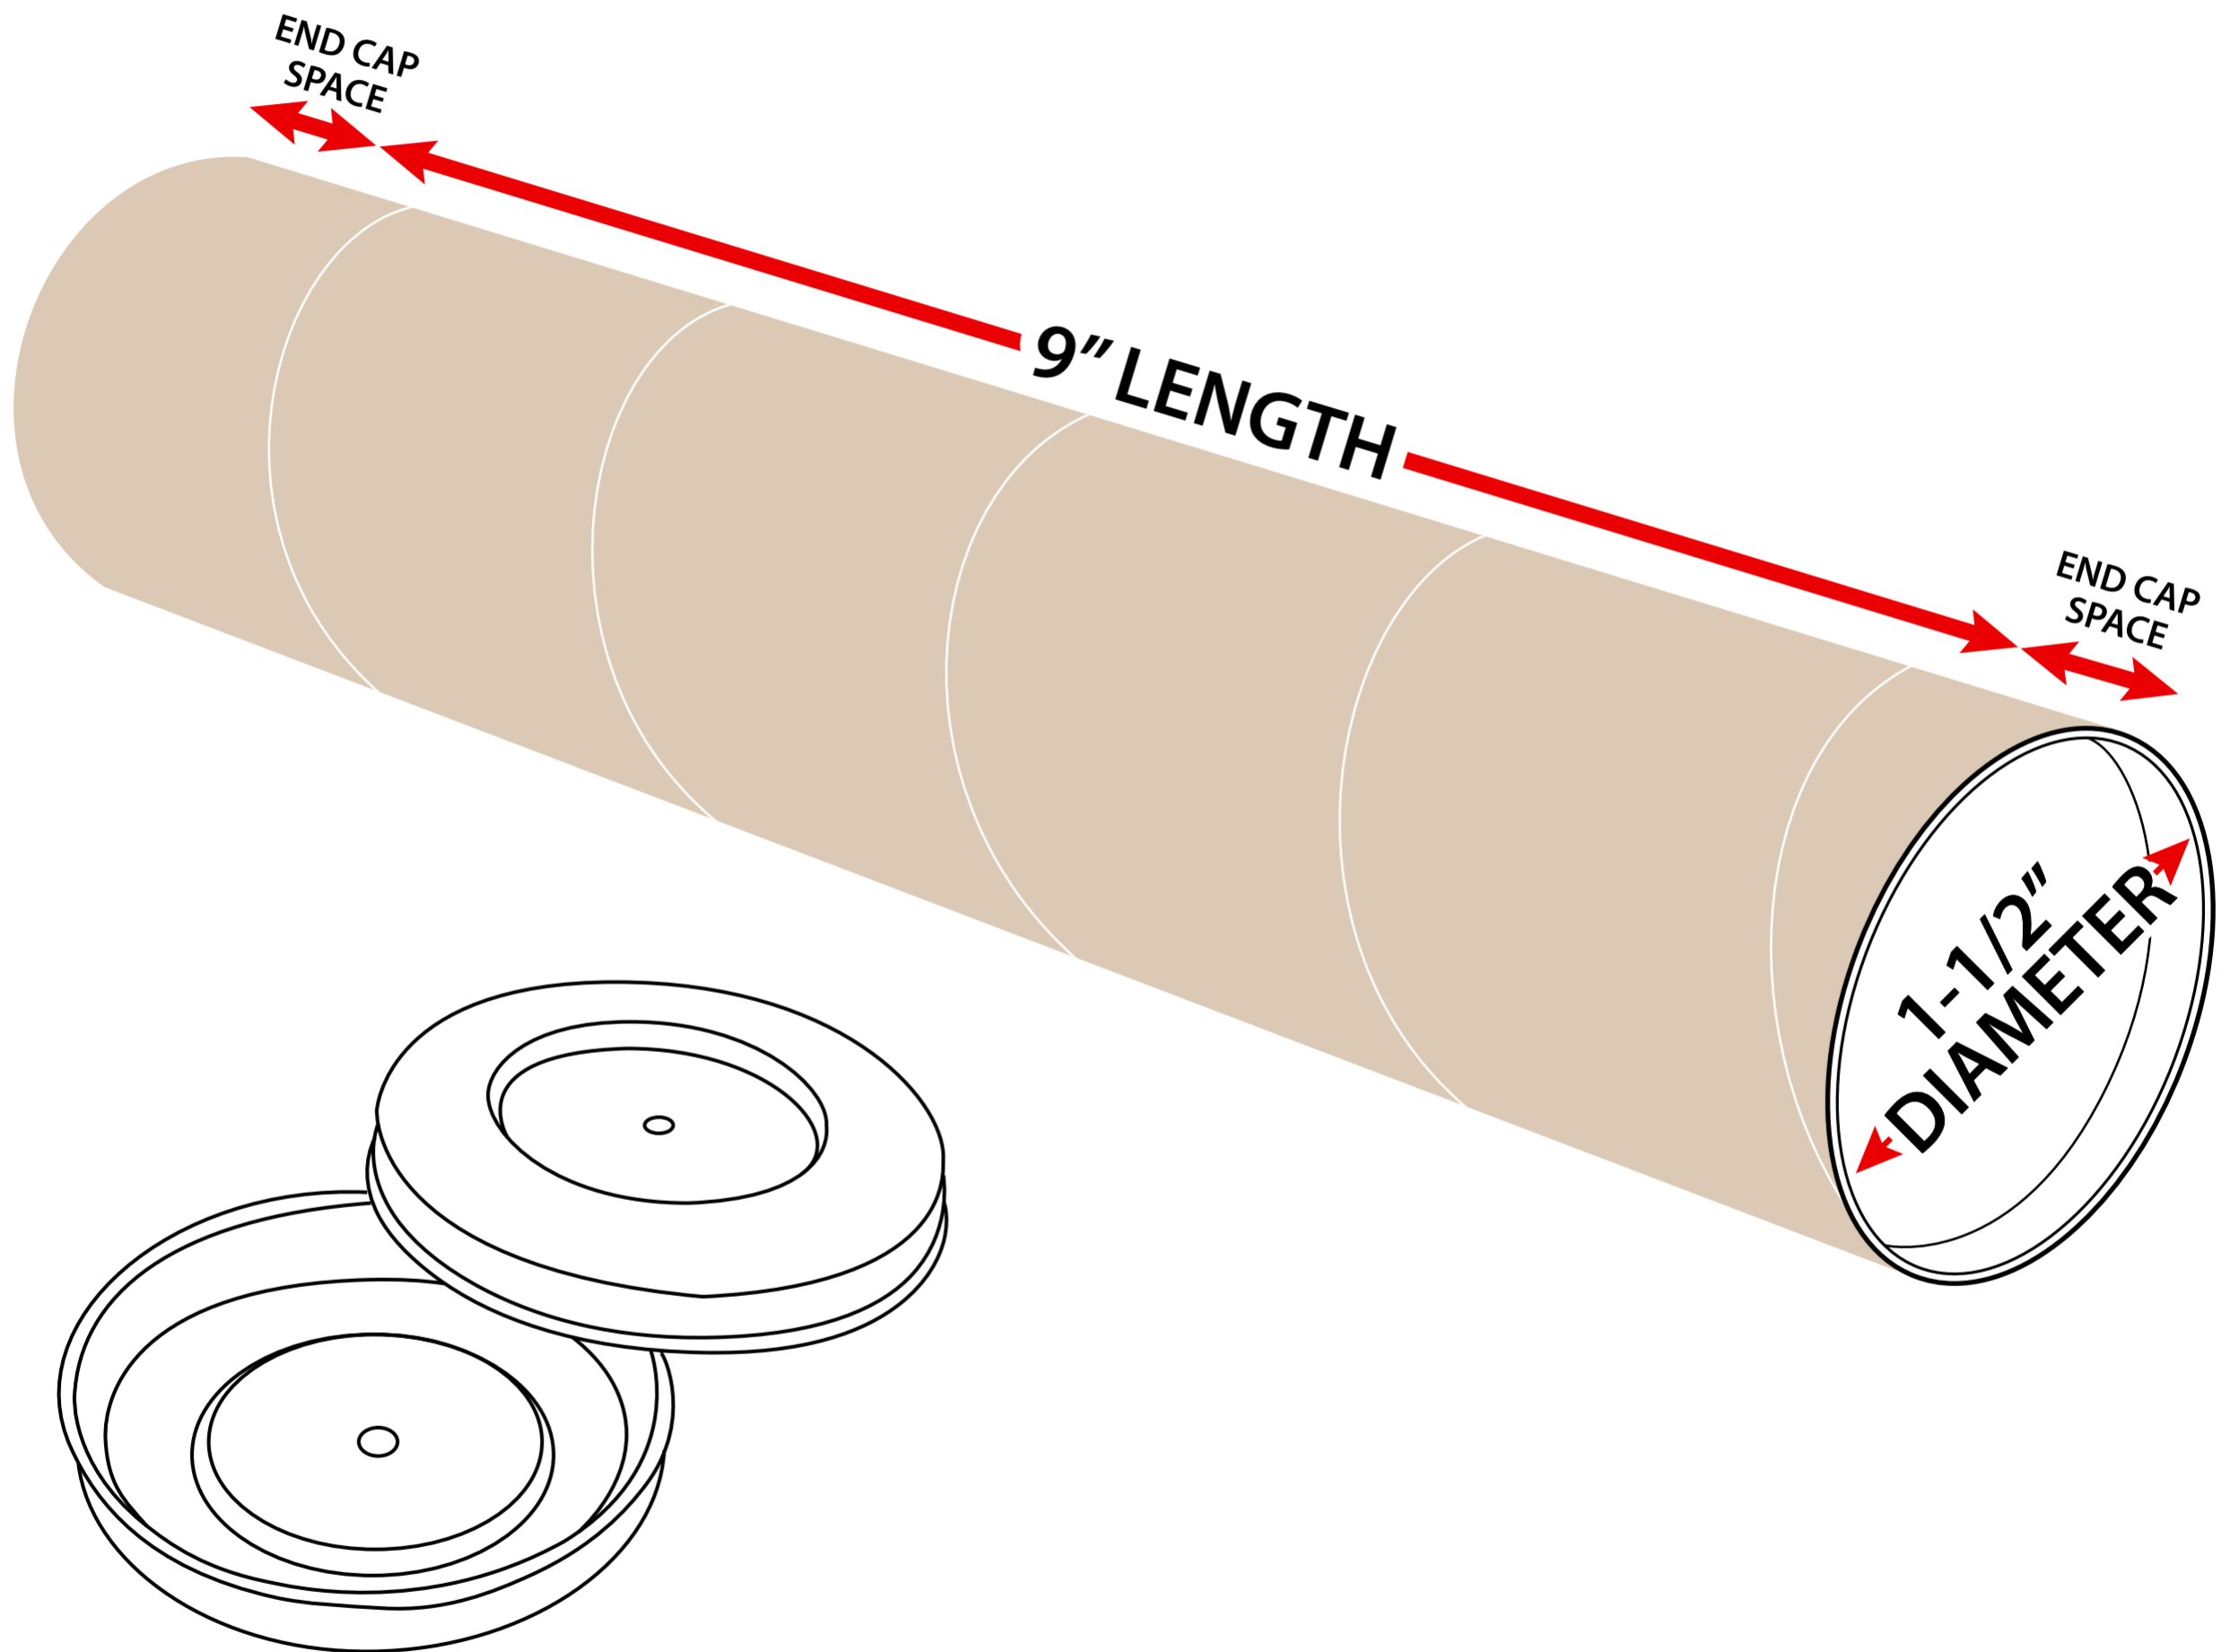

# Measuring 1-1/2" x 9" Kraft Mailing Tubes

1-1/2" Diameter x 9" Length

Sizes listed are usable space. Actual tube lengths are longer to accommodate plastic end caps.