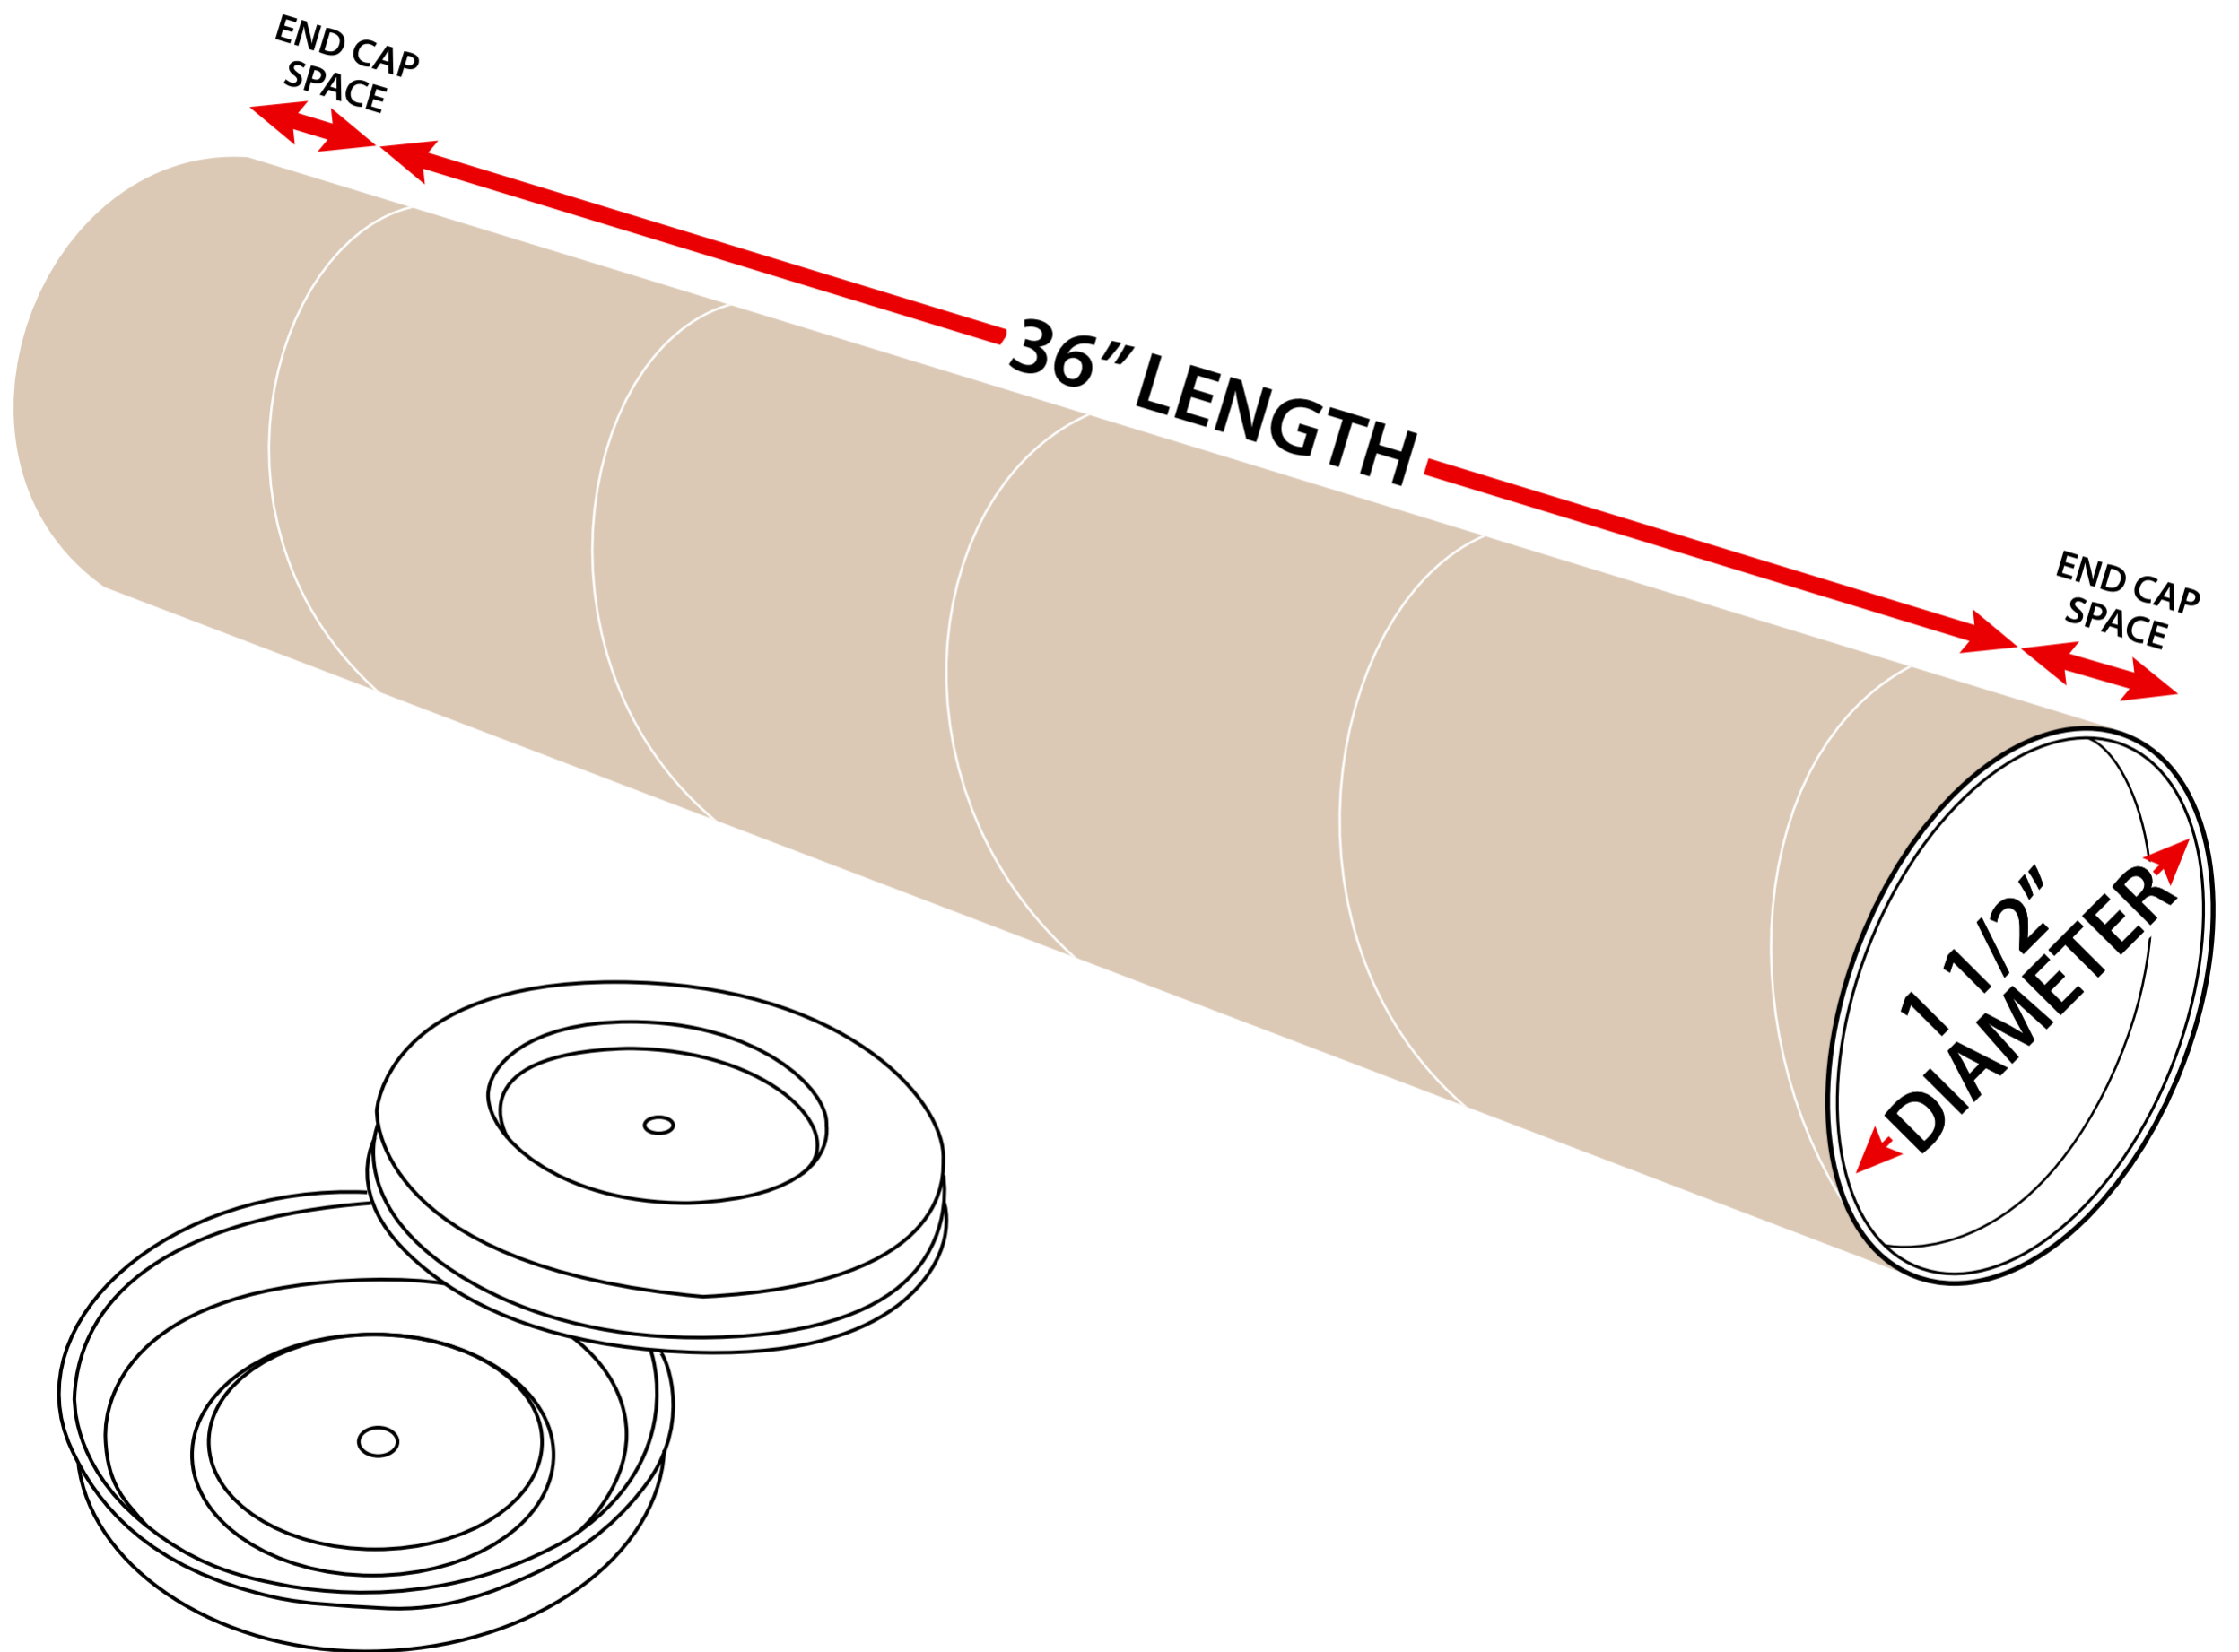

# Measuring 1 1/2" x 36" Kraft Mailing Tubes

1 1/2" Diameter x 36" Length

Sizes listed are usable space. Actual tube lengths are longer to accommodate plastic end caps.