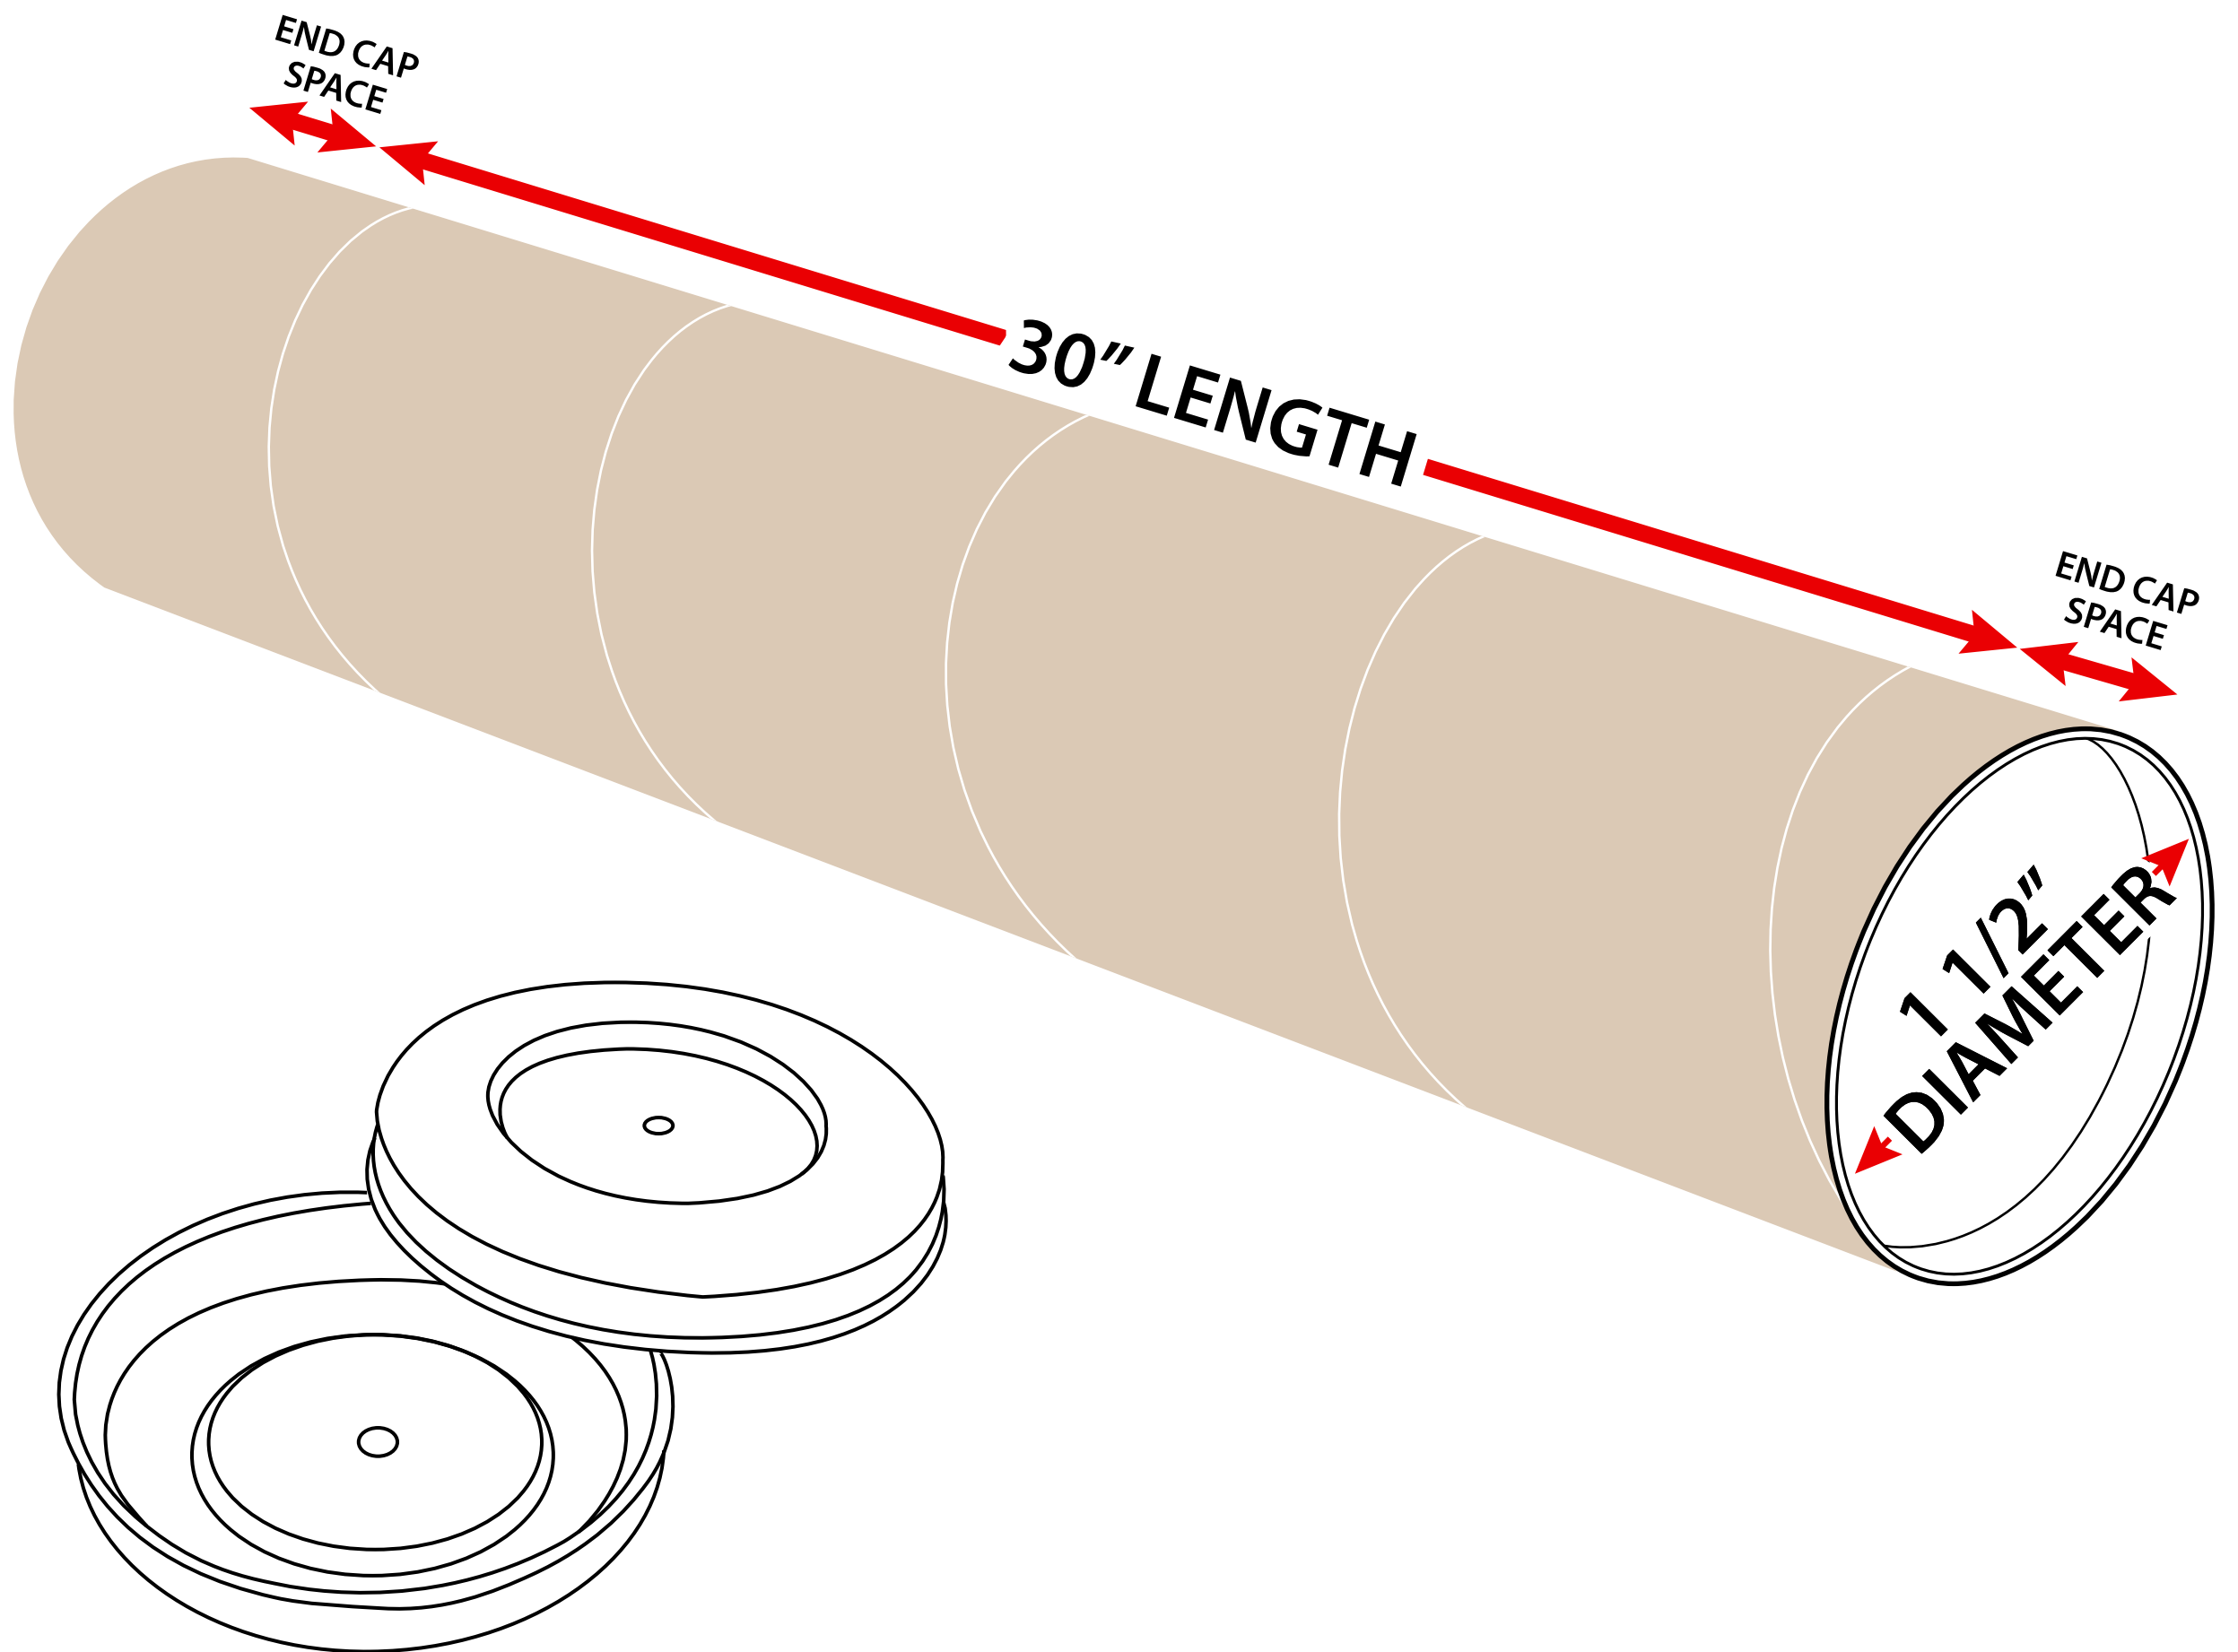

# Measuring 1 1/2" x 30" Kraft Mailing Tubes

1 1/2" Diameter x 30" Length

Sizes listed are usable space. Actual tube lengths are longer to accommodate plastic end caps.