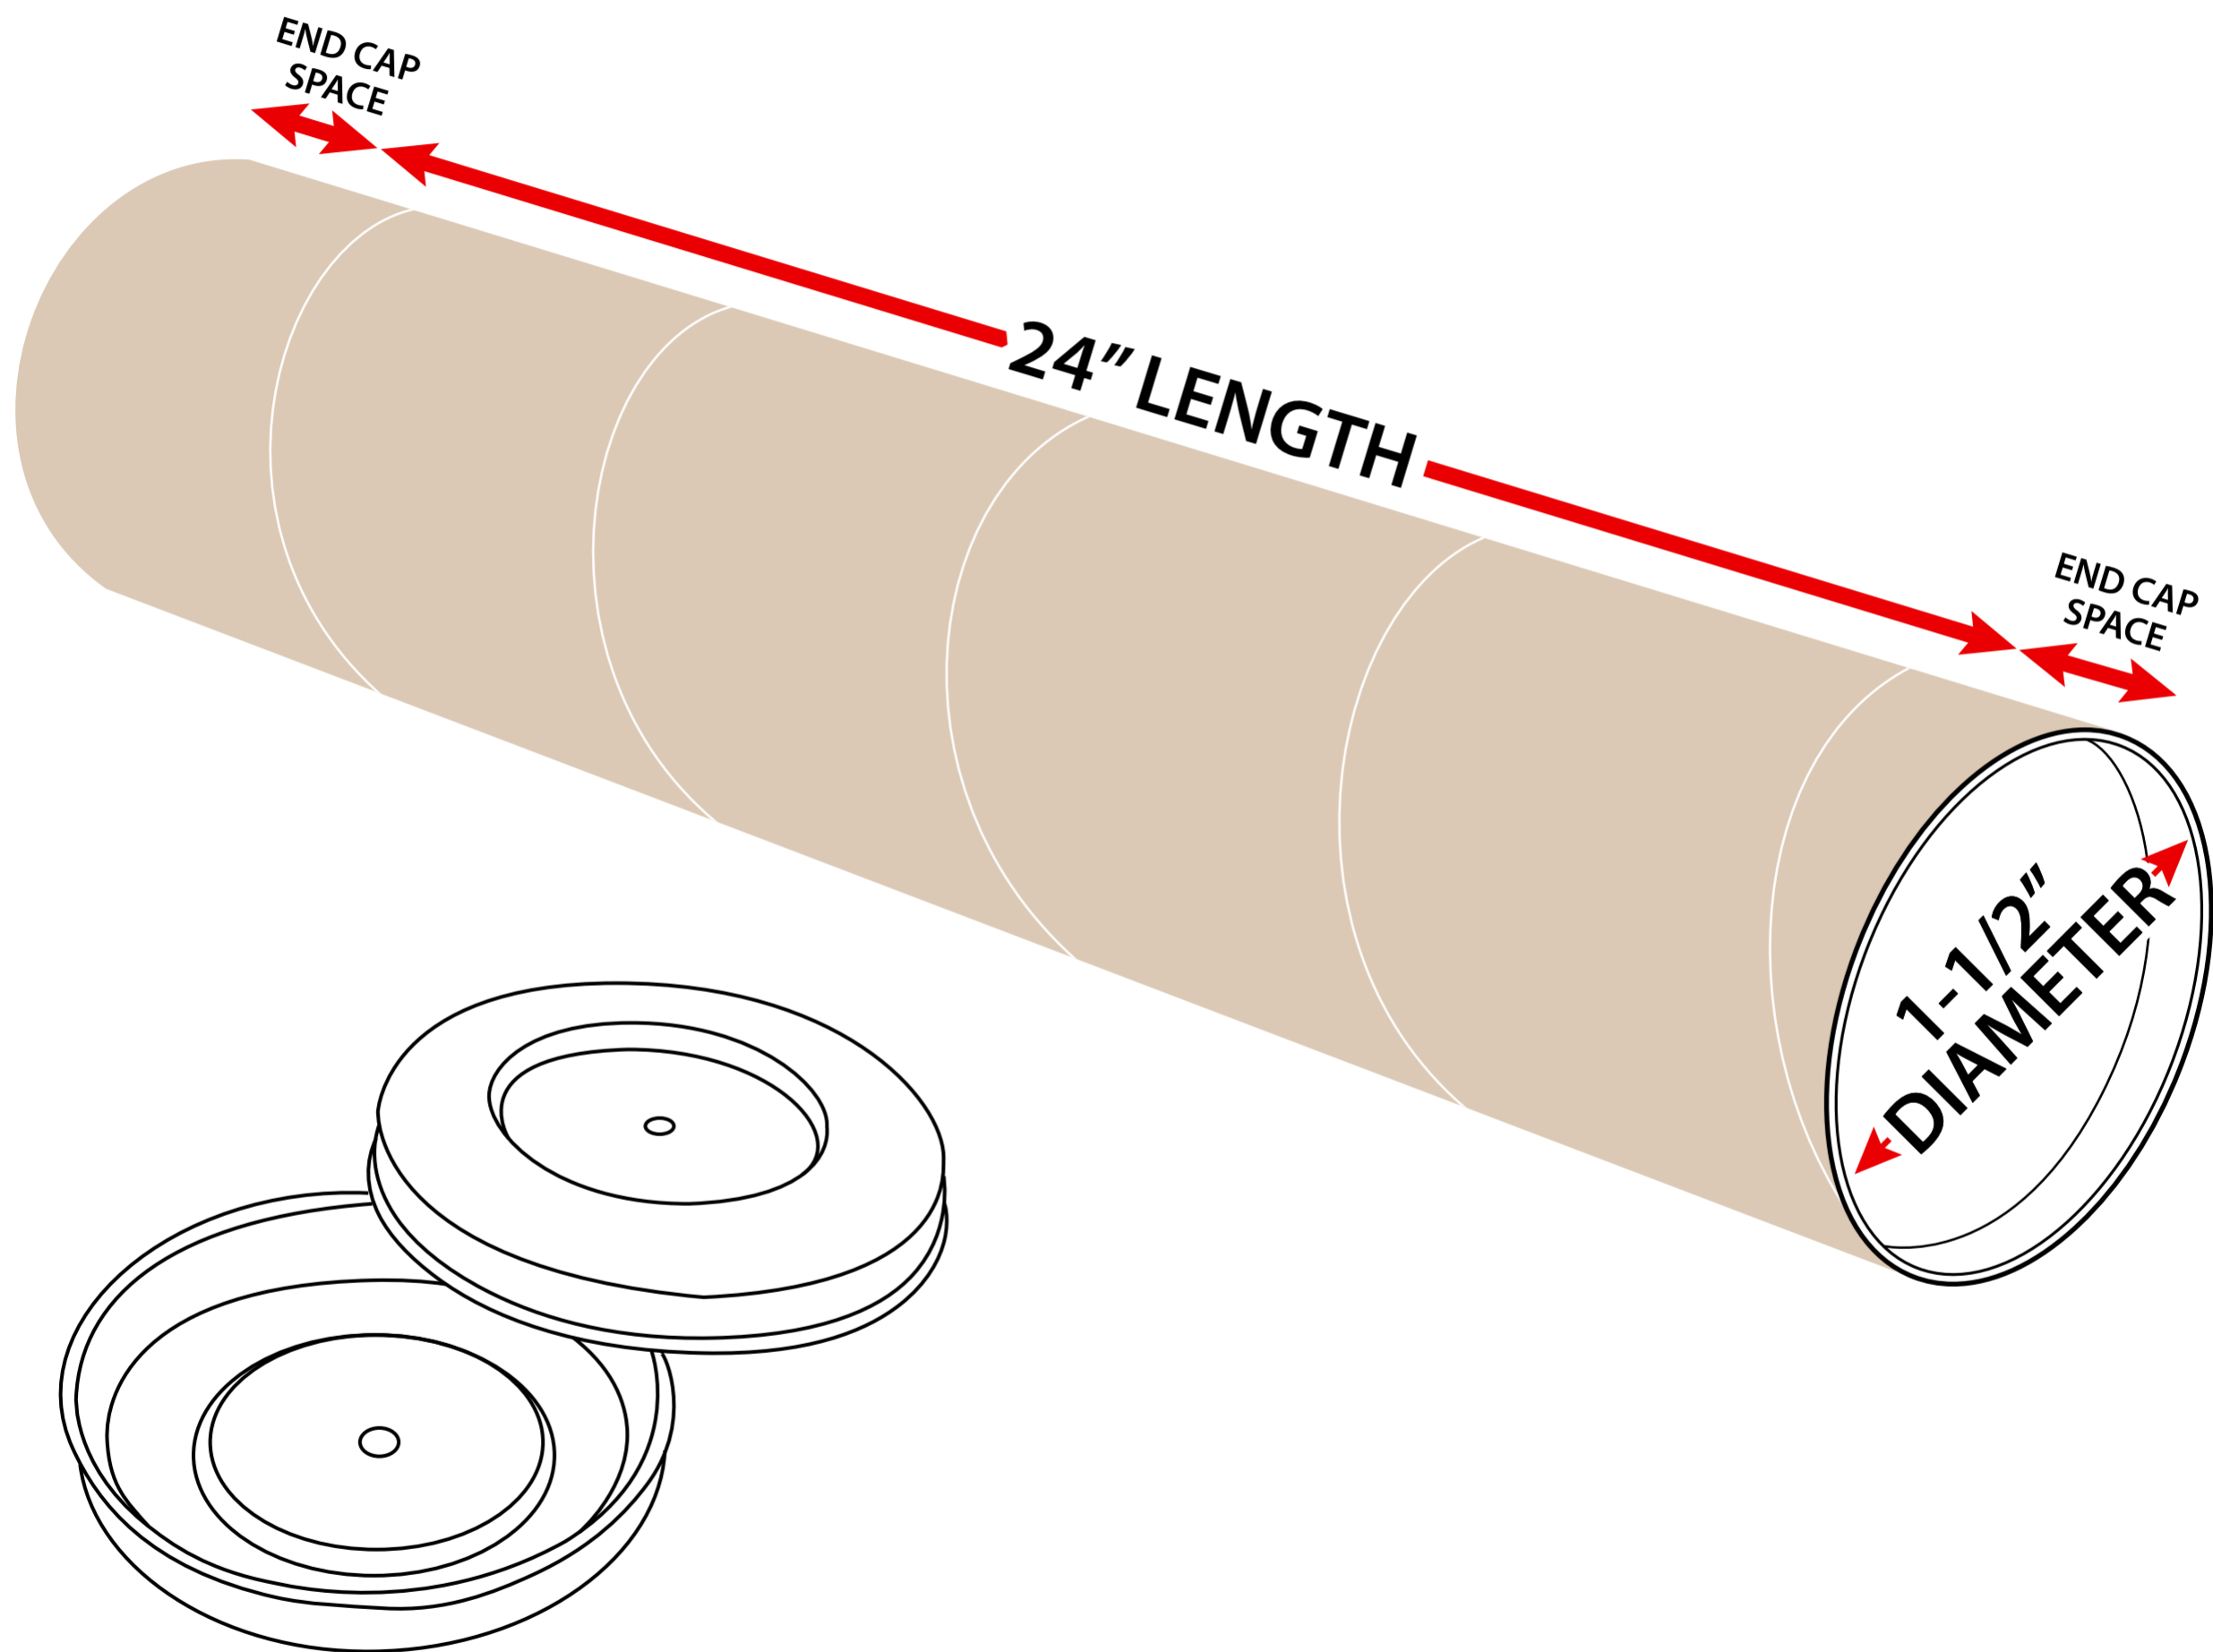

Measuring 1-1/2" x 24" Kraft Mailing Tubes

1-1/2" Diameter x 24" Length

Sizes listed are usable space. Actual tube lengths are longer to accommodate plastic end caps.