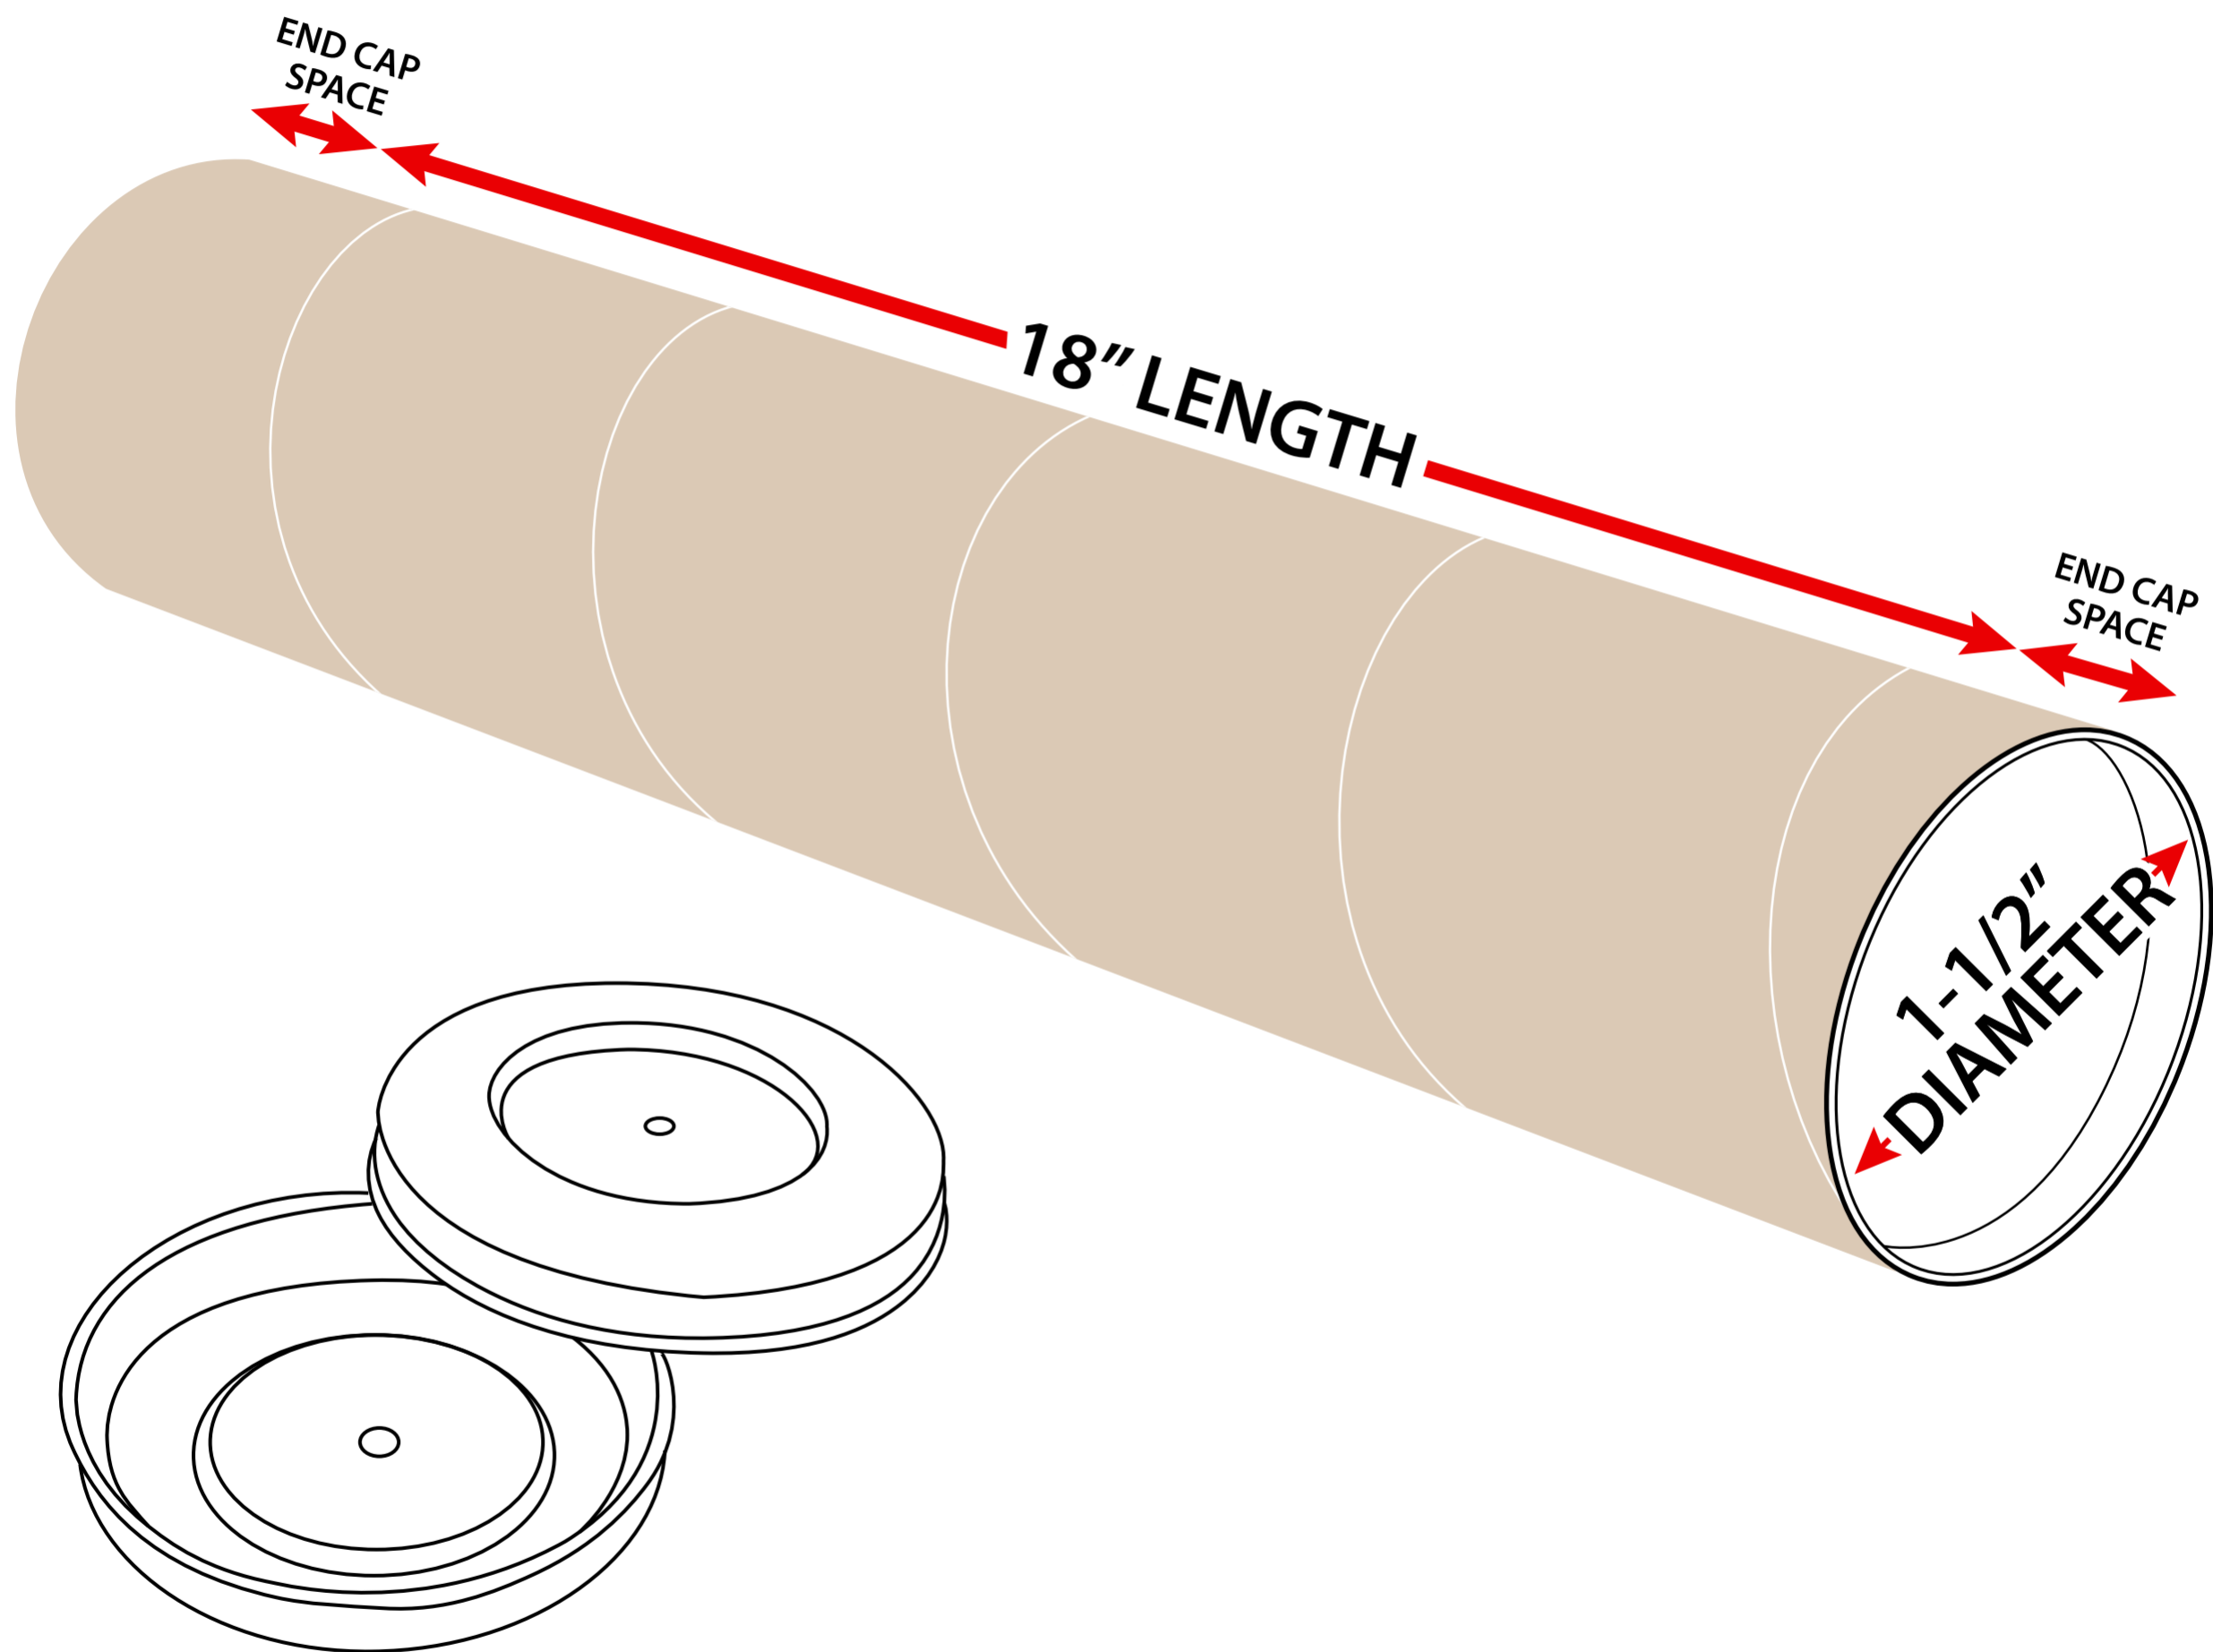

# Measuring 1-1/2" x 18" Kraft Mailing Tubes

1-1/2" Diameter x 18" Length

Sizes listed are usable space. Actual tube lengths are longer to accommodate plastic end caps.