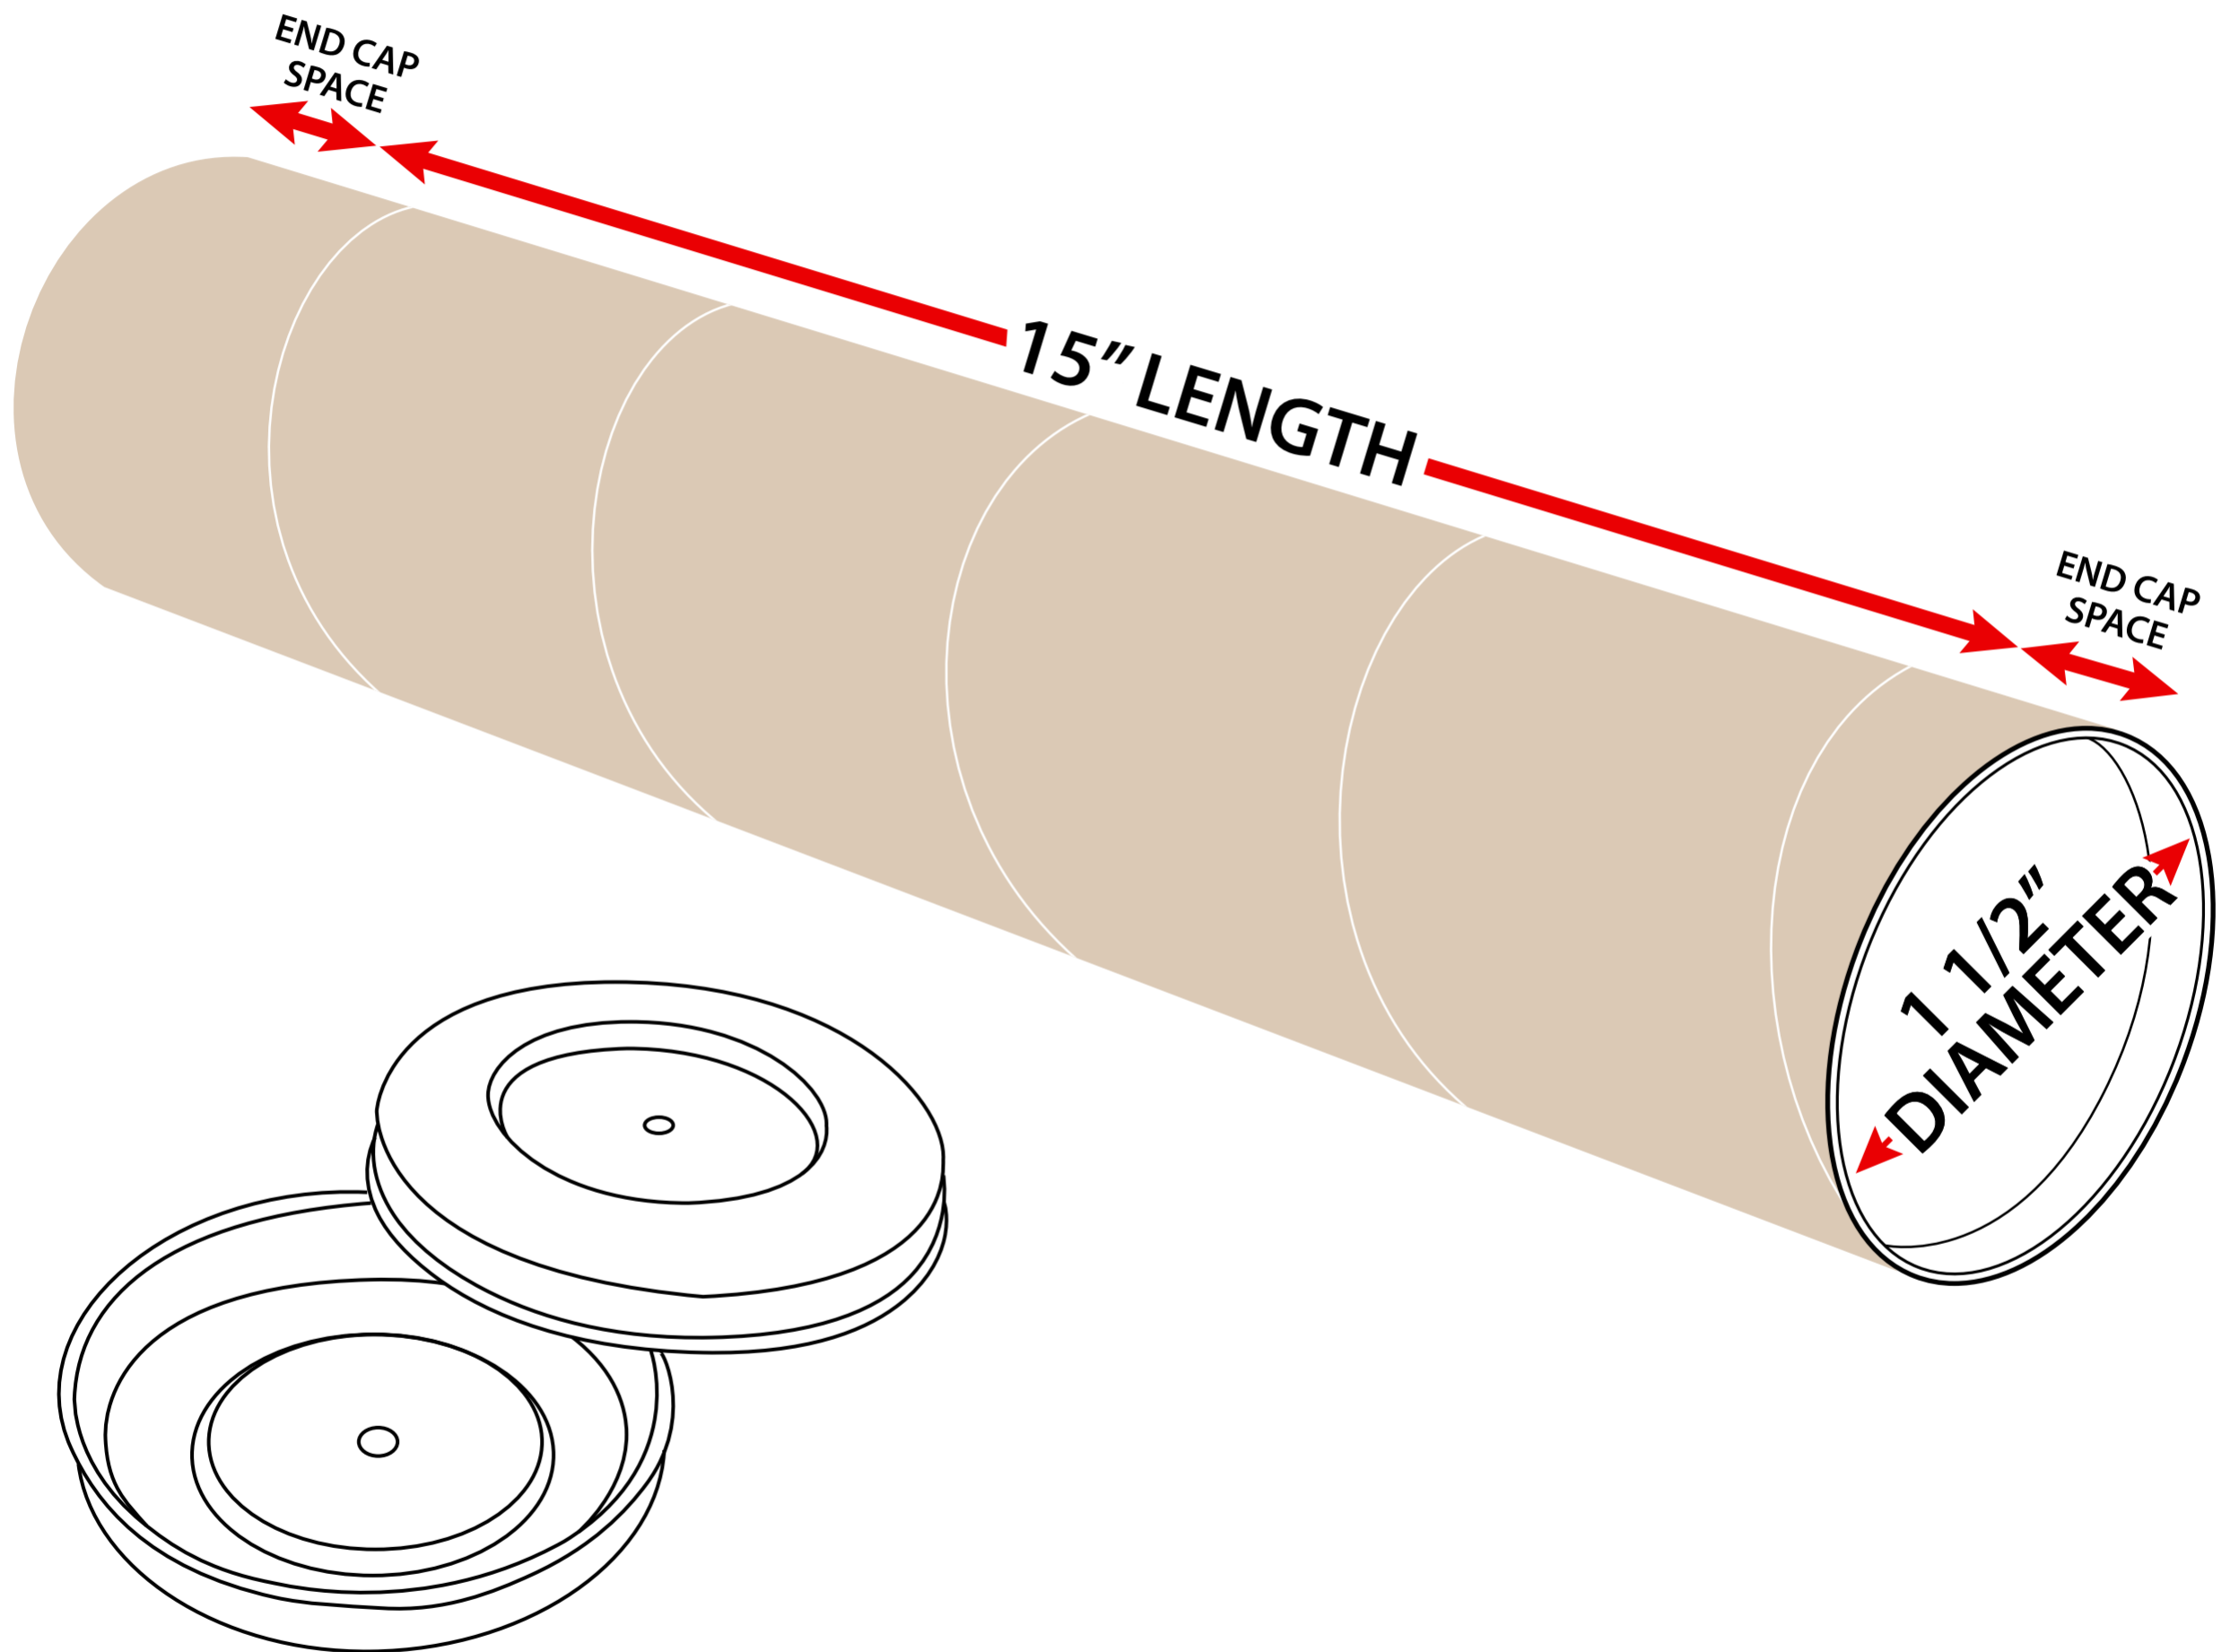

Measuring 1 1/2" x 15" Kraft Mailing Tubes

1 1/2" Diameter x 15" Length

Sizes listed are usable space. Actual tube lengths are longer to accommodate plastic end caps.