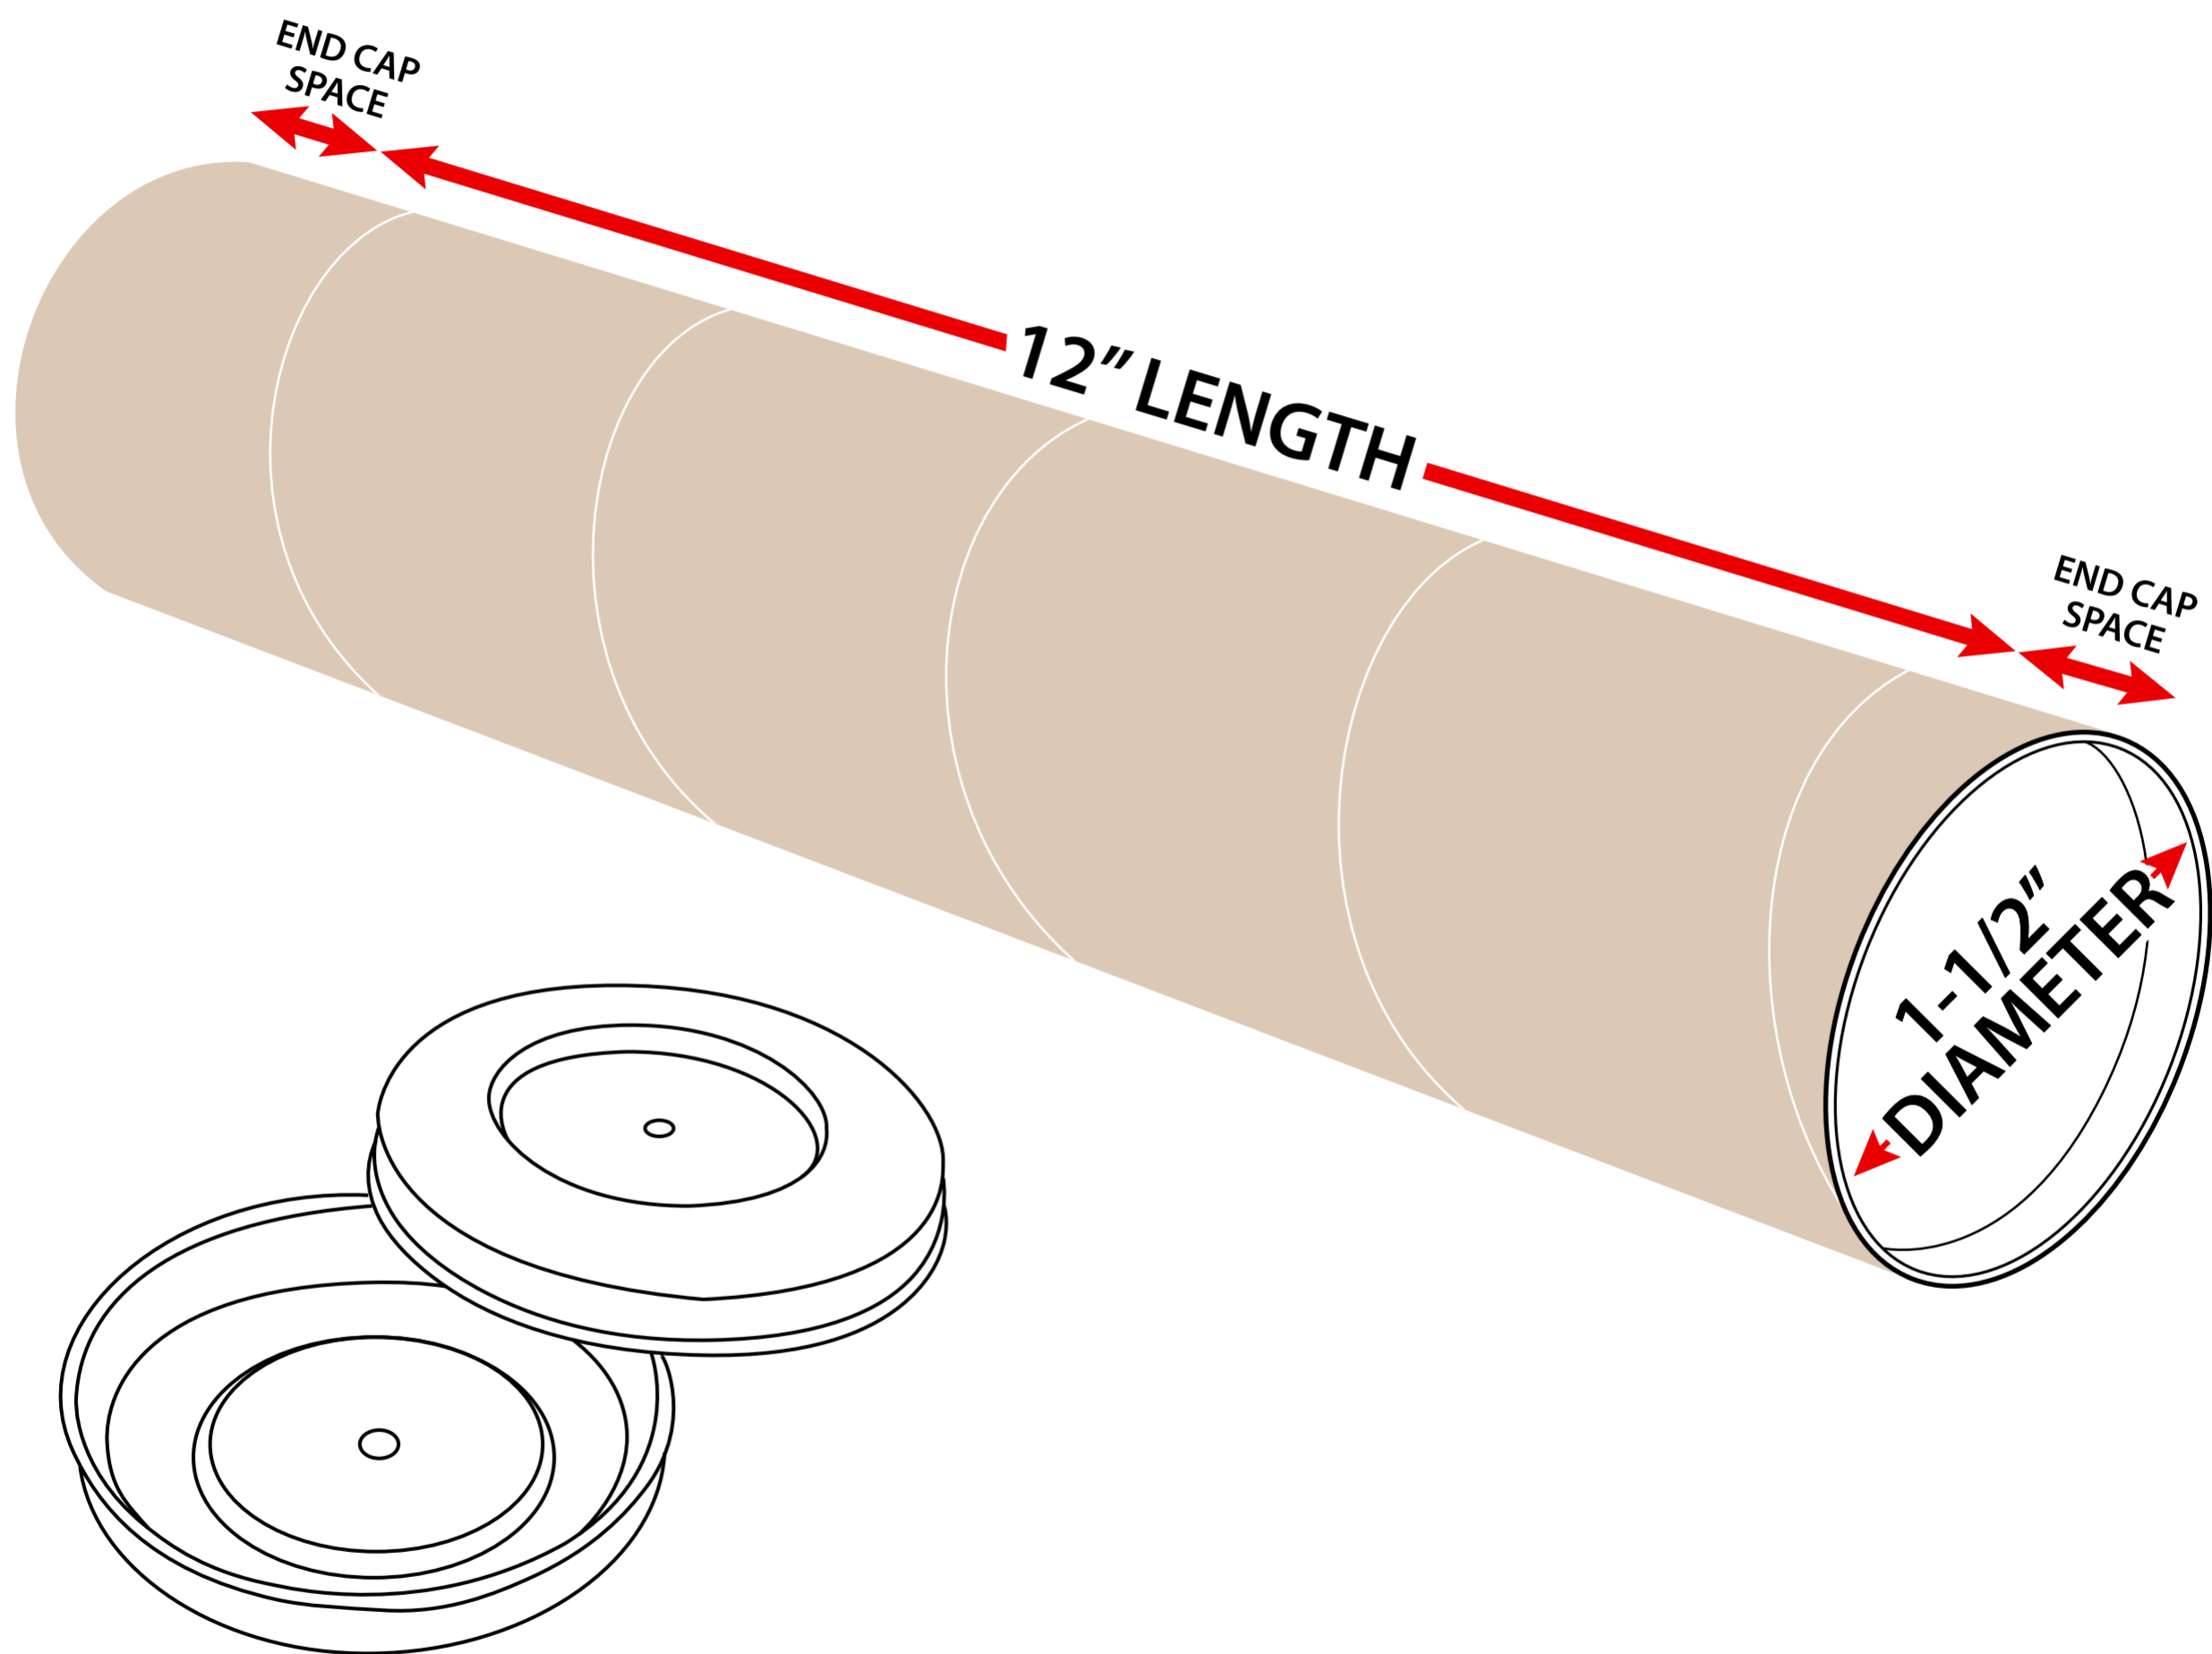

# Measuring 1-1/2" x 12" Kraft Mailing Tubes

1-1/2" Diameter x 12" Length

Sizes listed are usable space. Actual tube lengths are longer to accommodate plastic end caps.