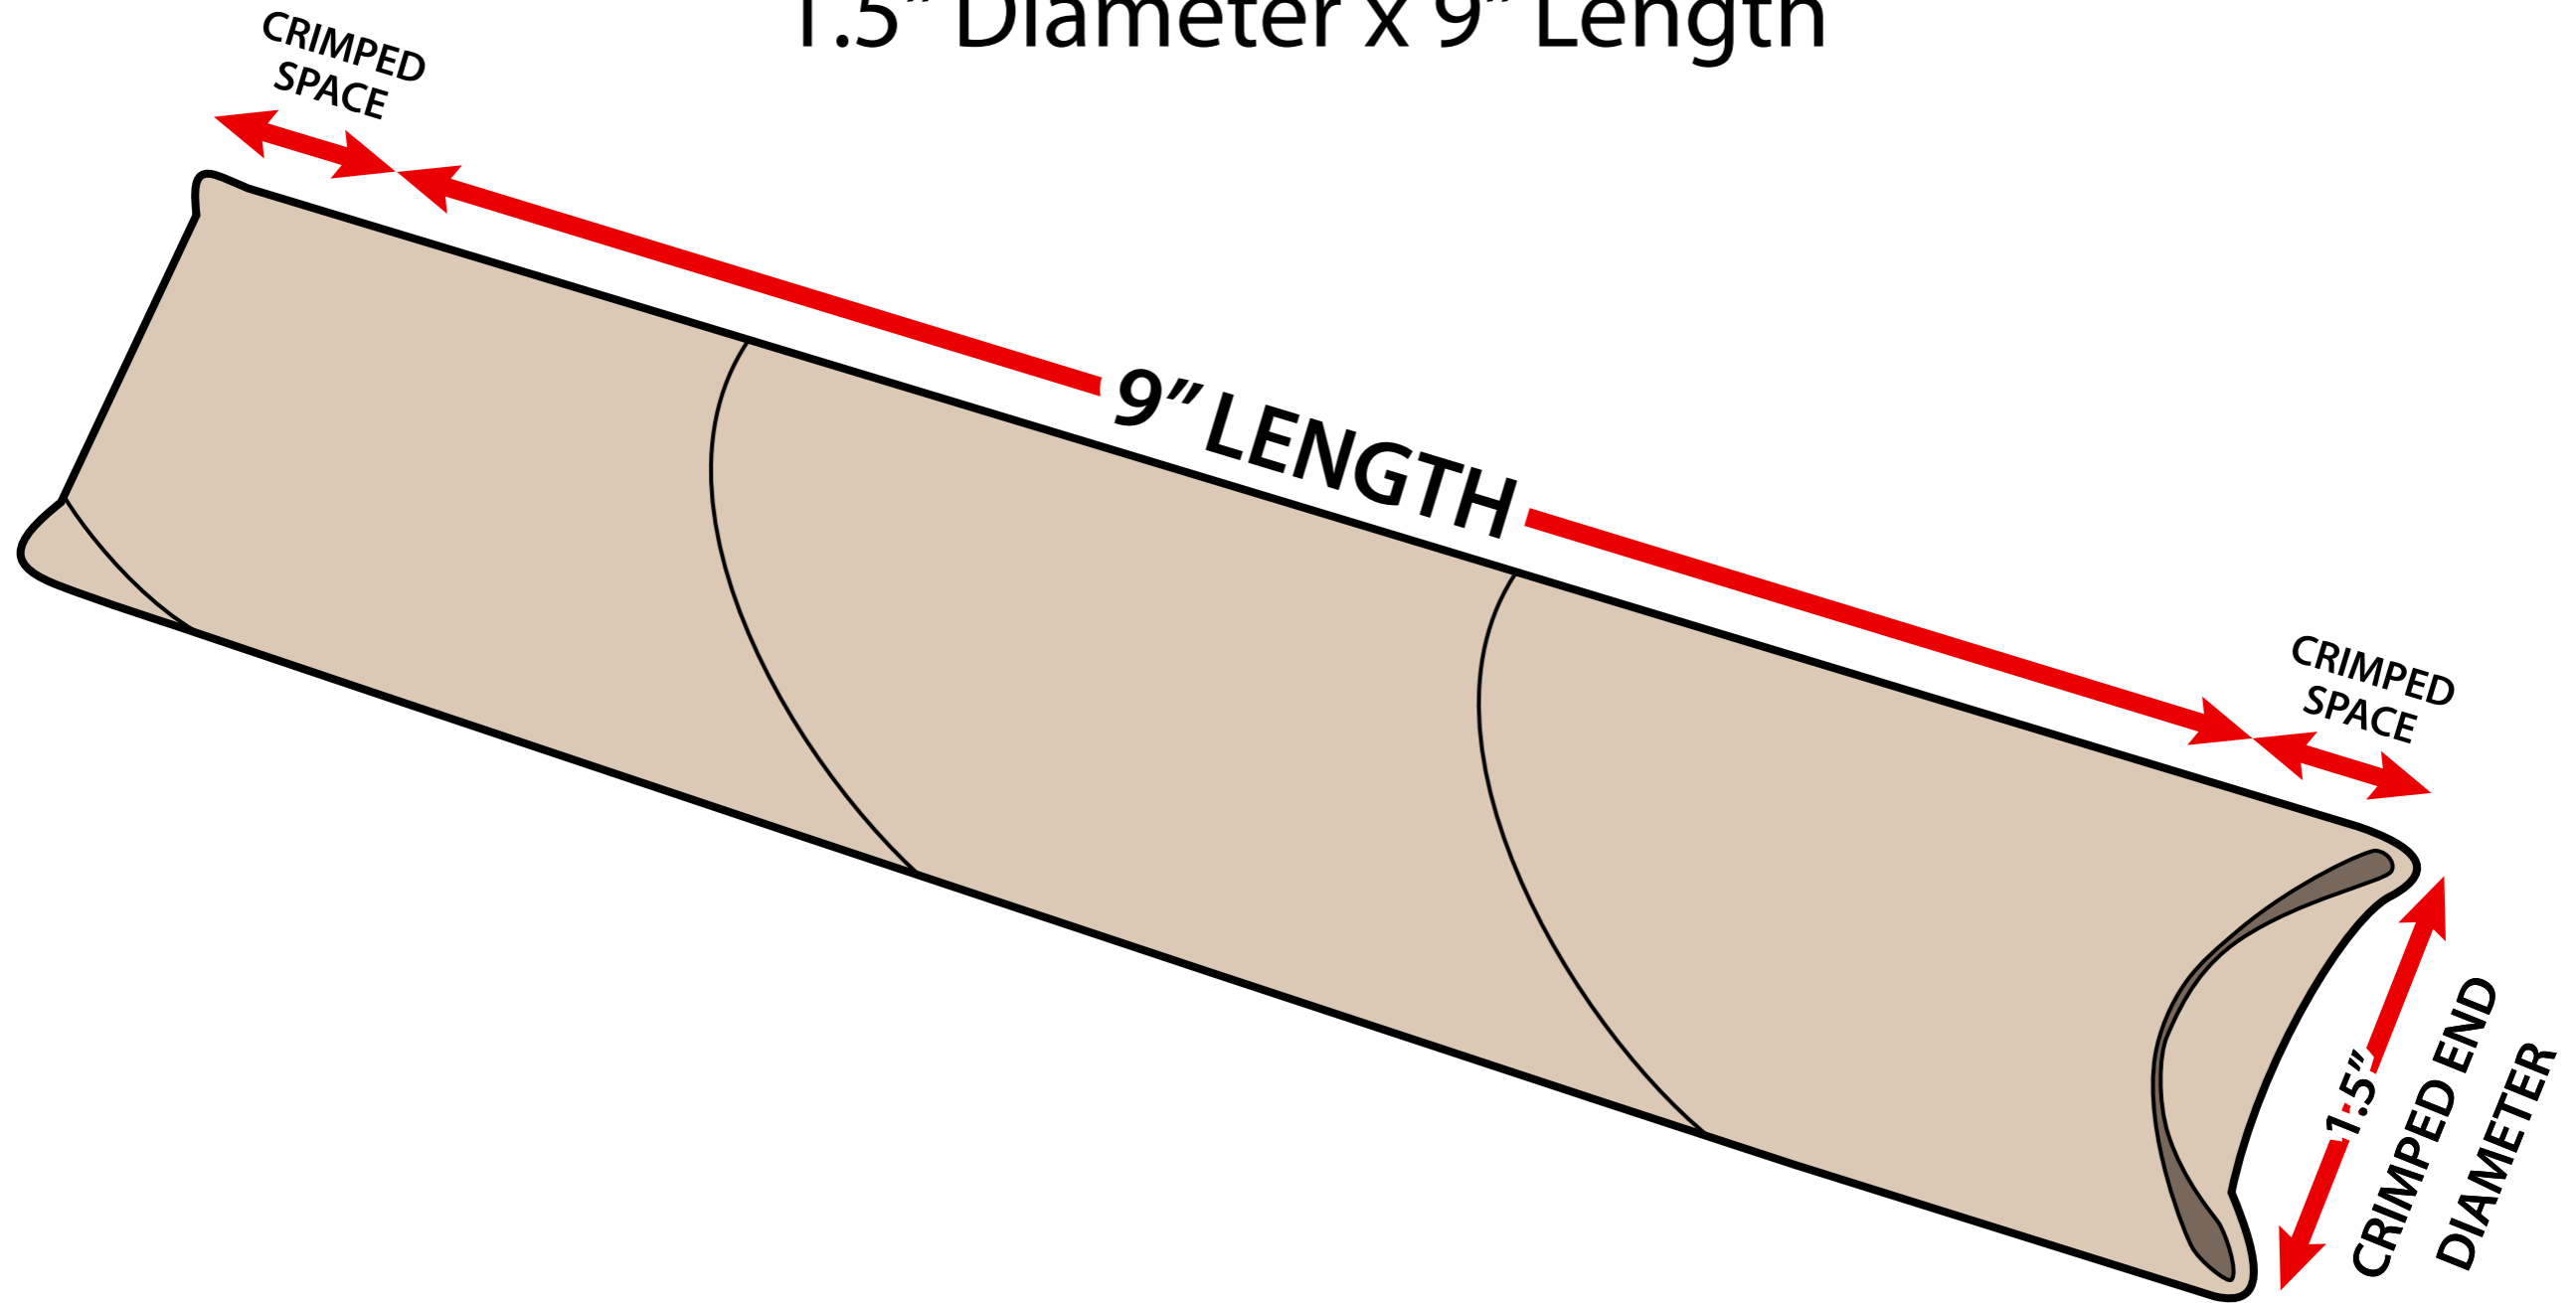

Measuring 1.5" x 9" Snap Seal Mailing Tubes

1.5" Diameter x 9" Length

Sizes listed are usable space. Actual tube lengths are longer to accommodate plastic crimped ends.