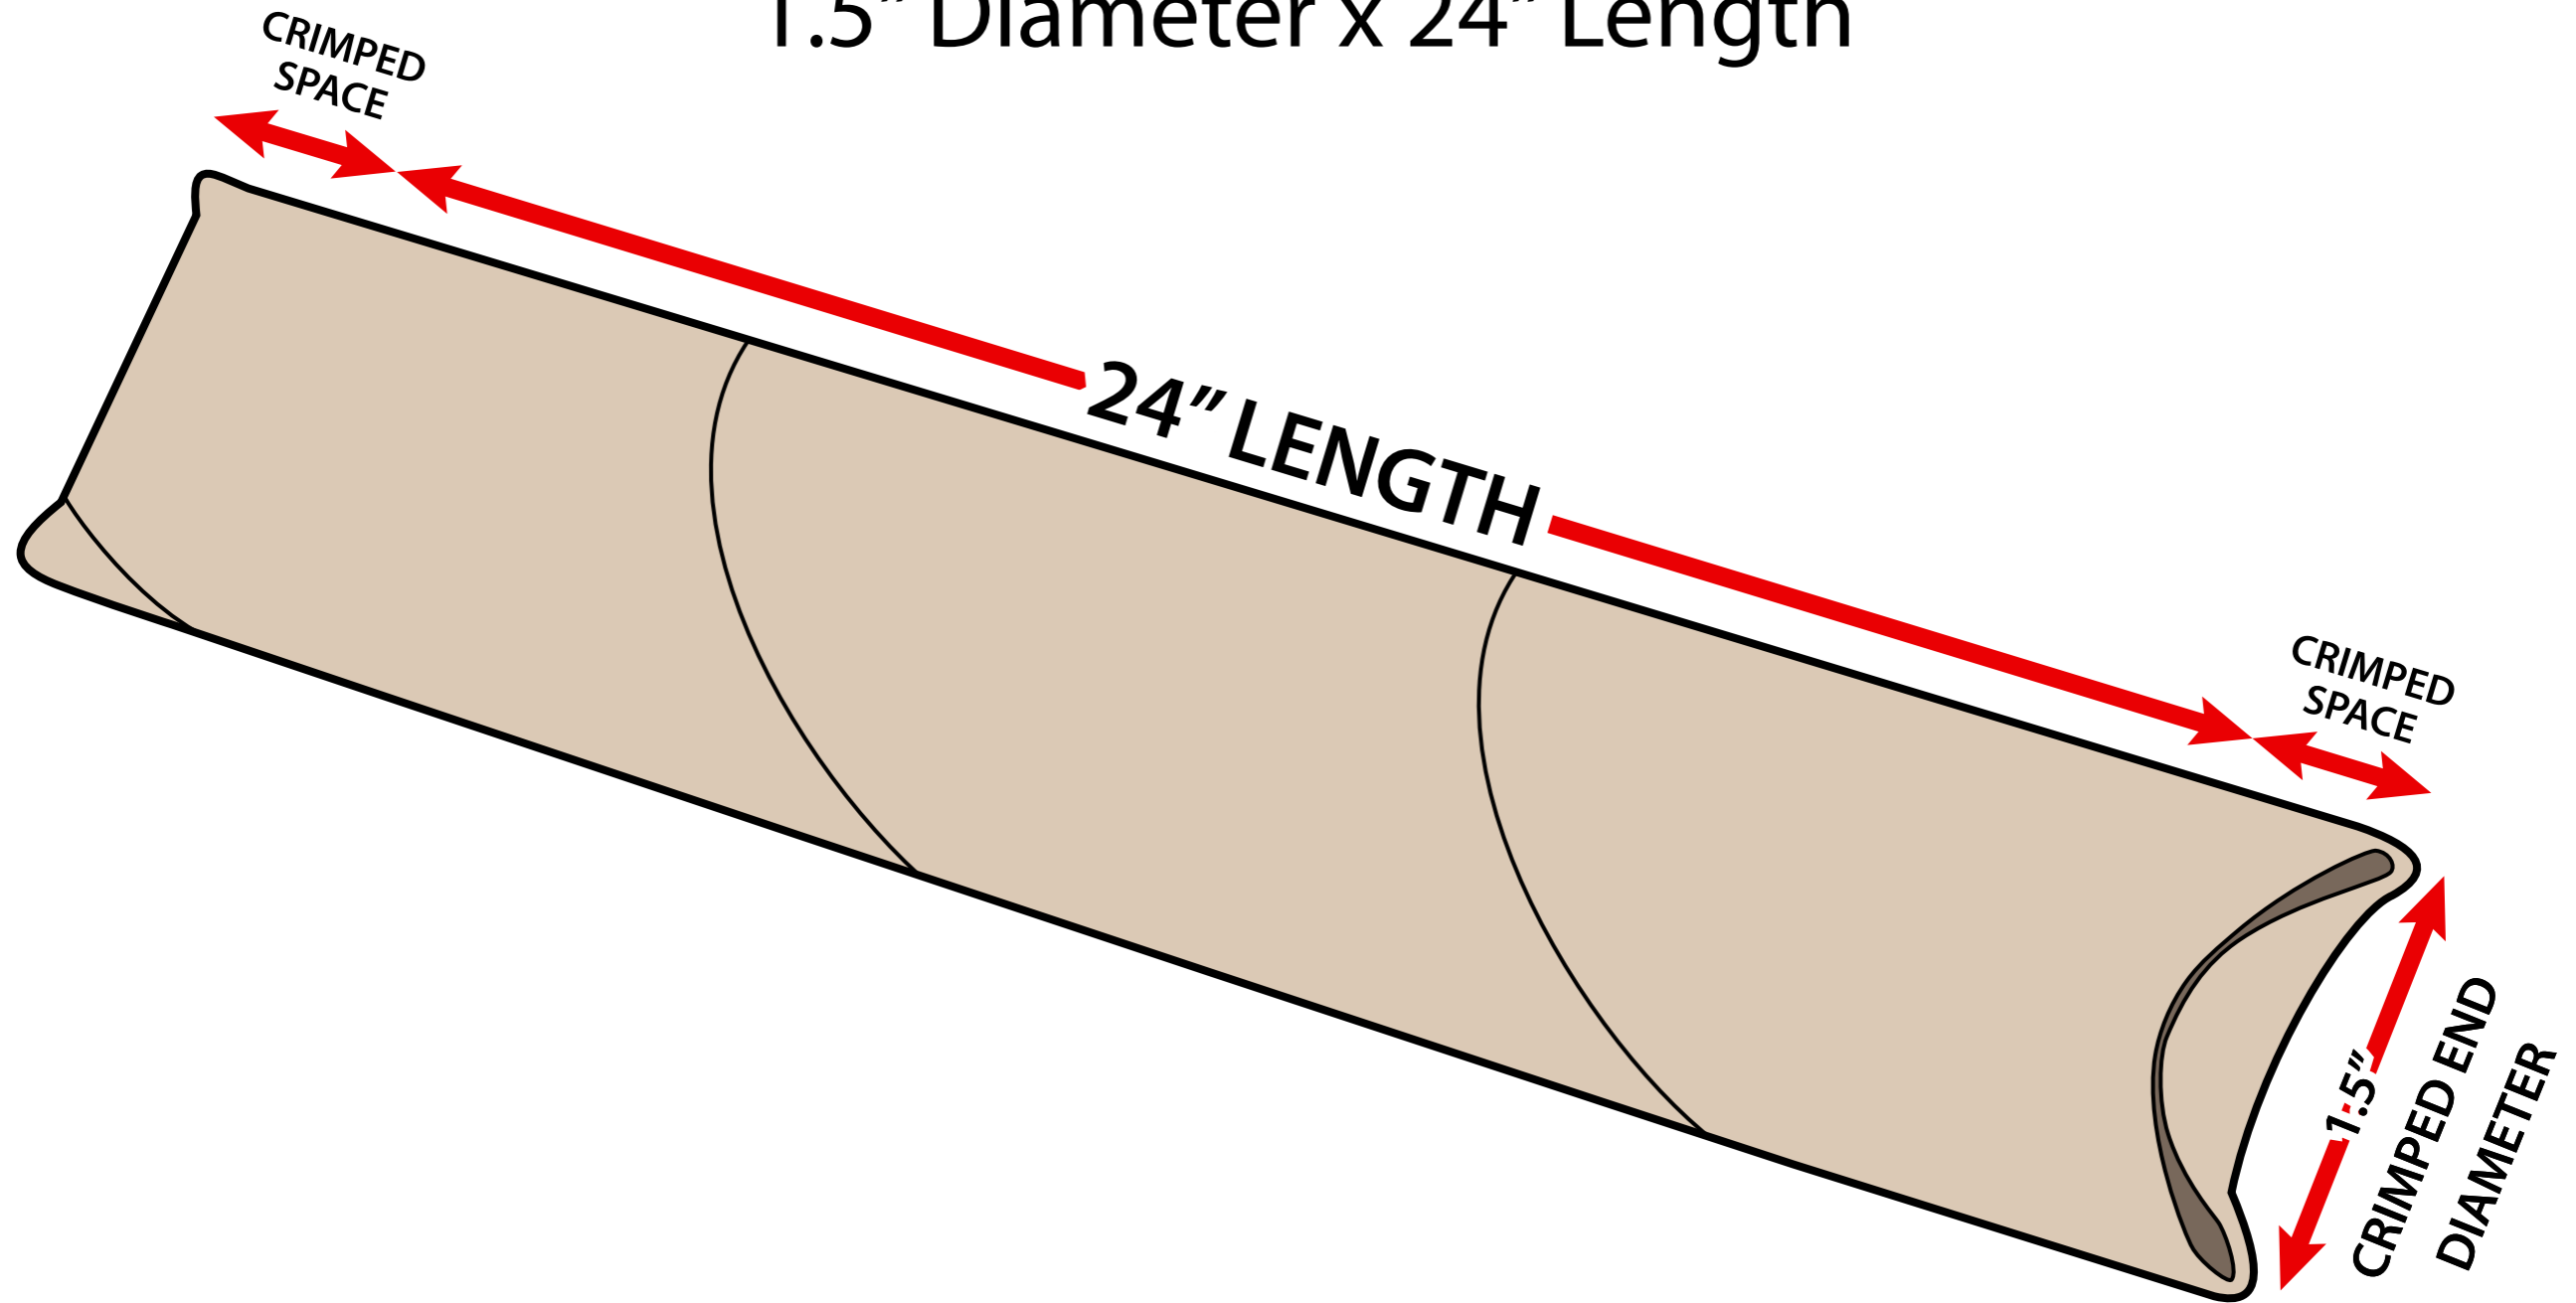

Measuring 1.5" x 24" Snap Seal Mailing Tubes

1.5" Diameter x 24" Length

Sizes listed are usable space. Actual tube lengths are longer to accommodate plastic crimped ends.