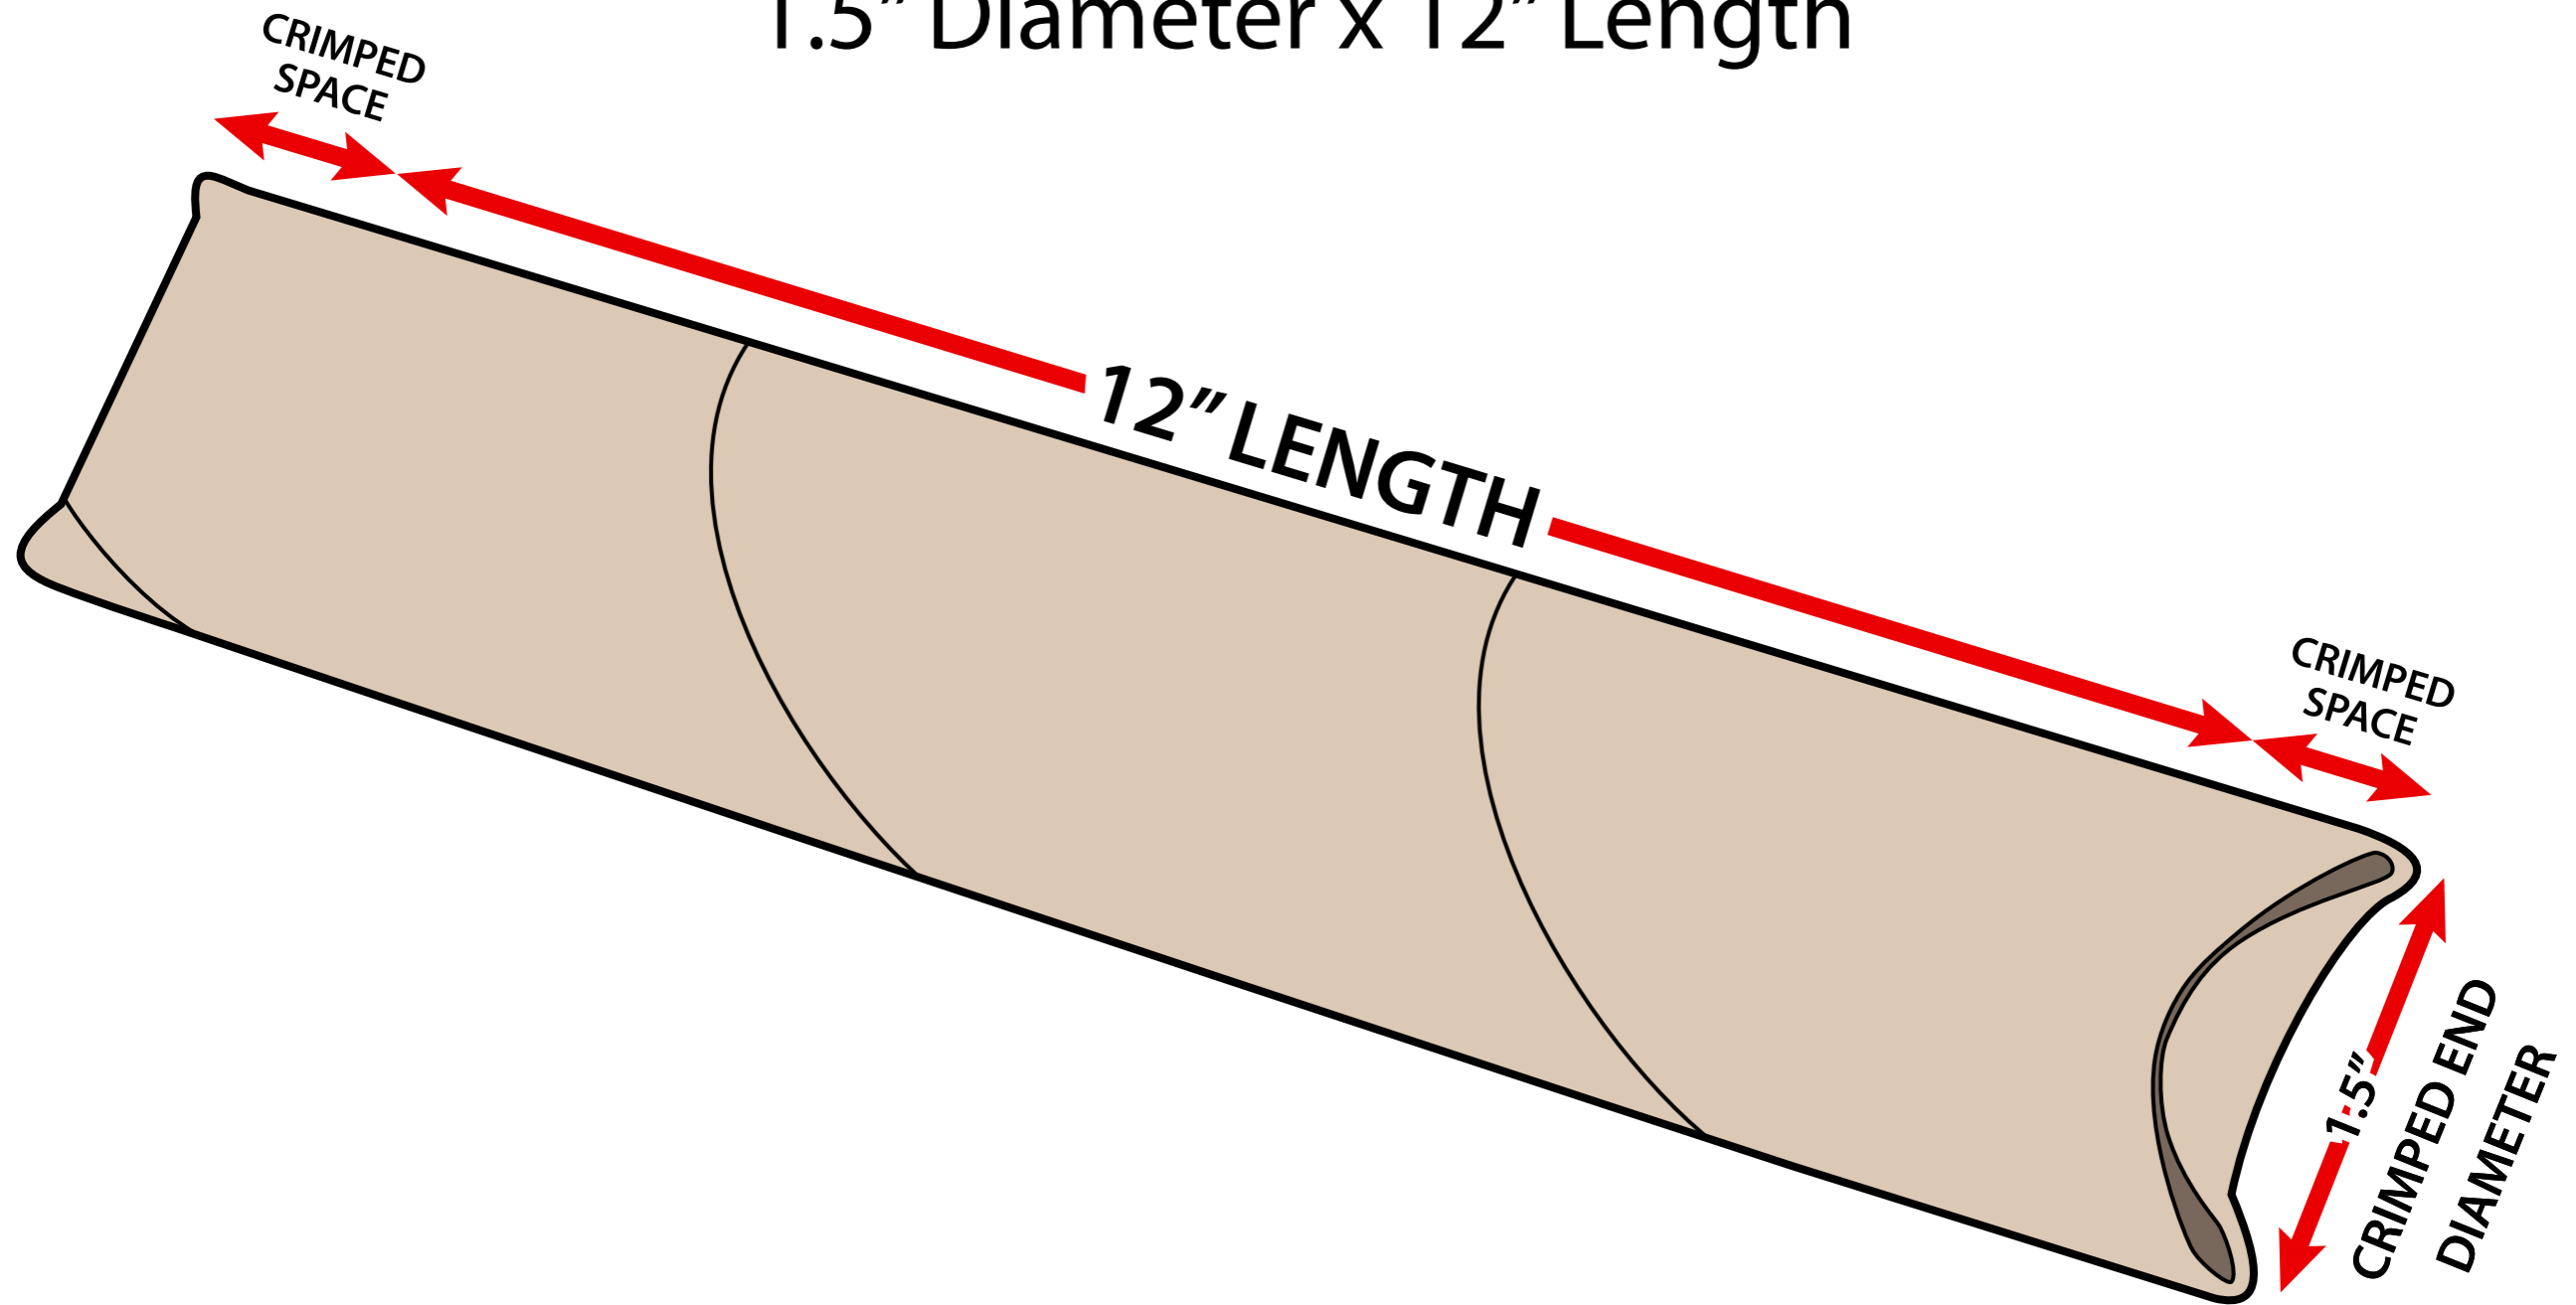

# Measuring 1.5" x 12" Snap Seal Mailing Tubes

1.5" Diameter x 12" Length

Sizes listed are usable space. Actual tube lengths are longer to accommodate plastic crimped ends.