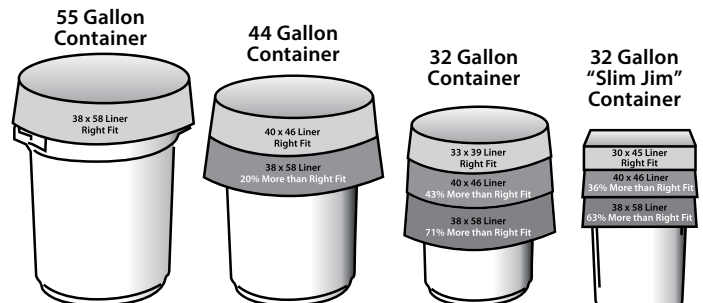

Get the "Right Fit" for Your Can Liner

Based on average weight per bag for Super Tuf products